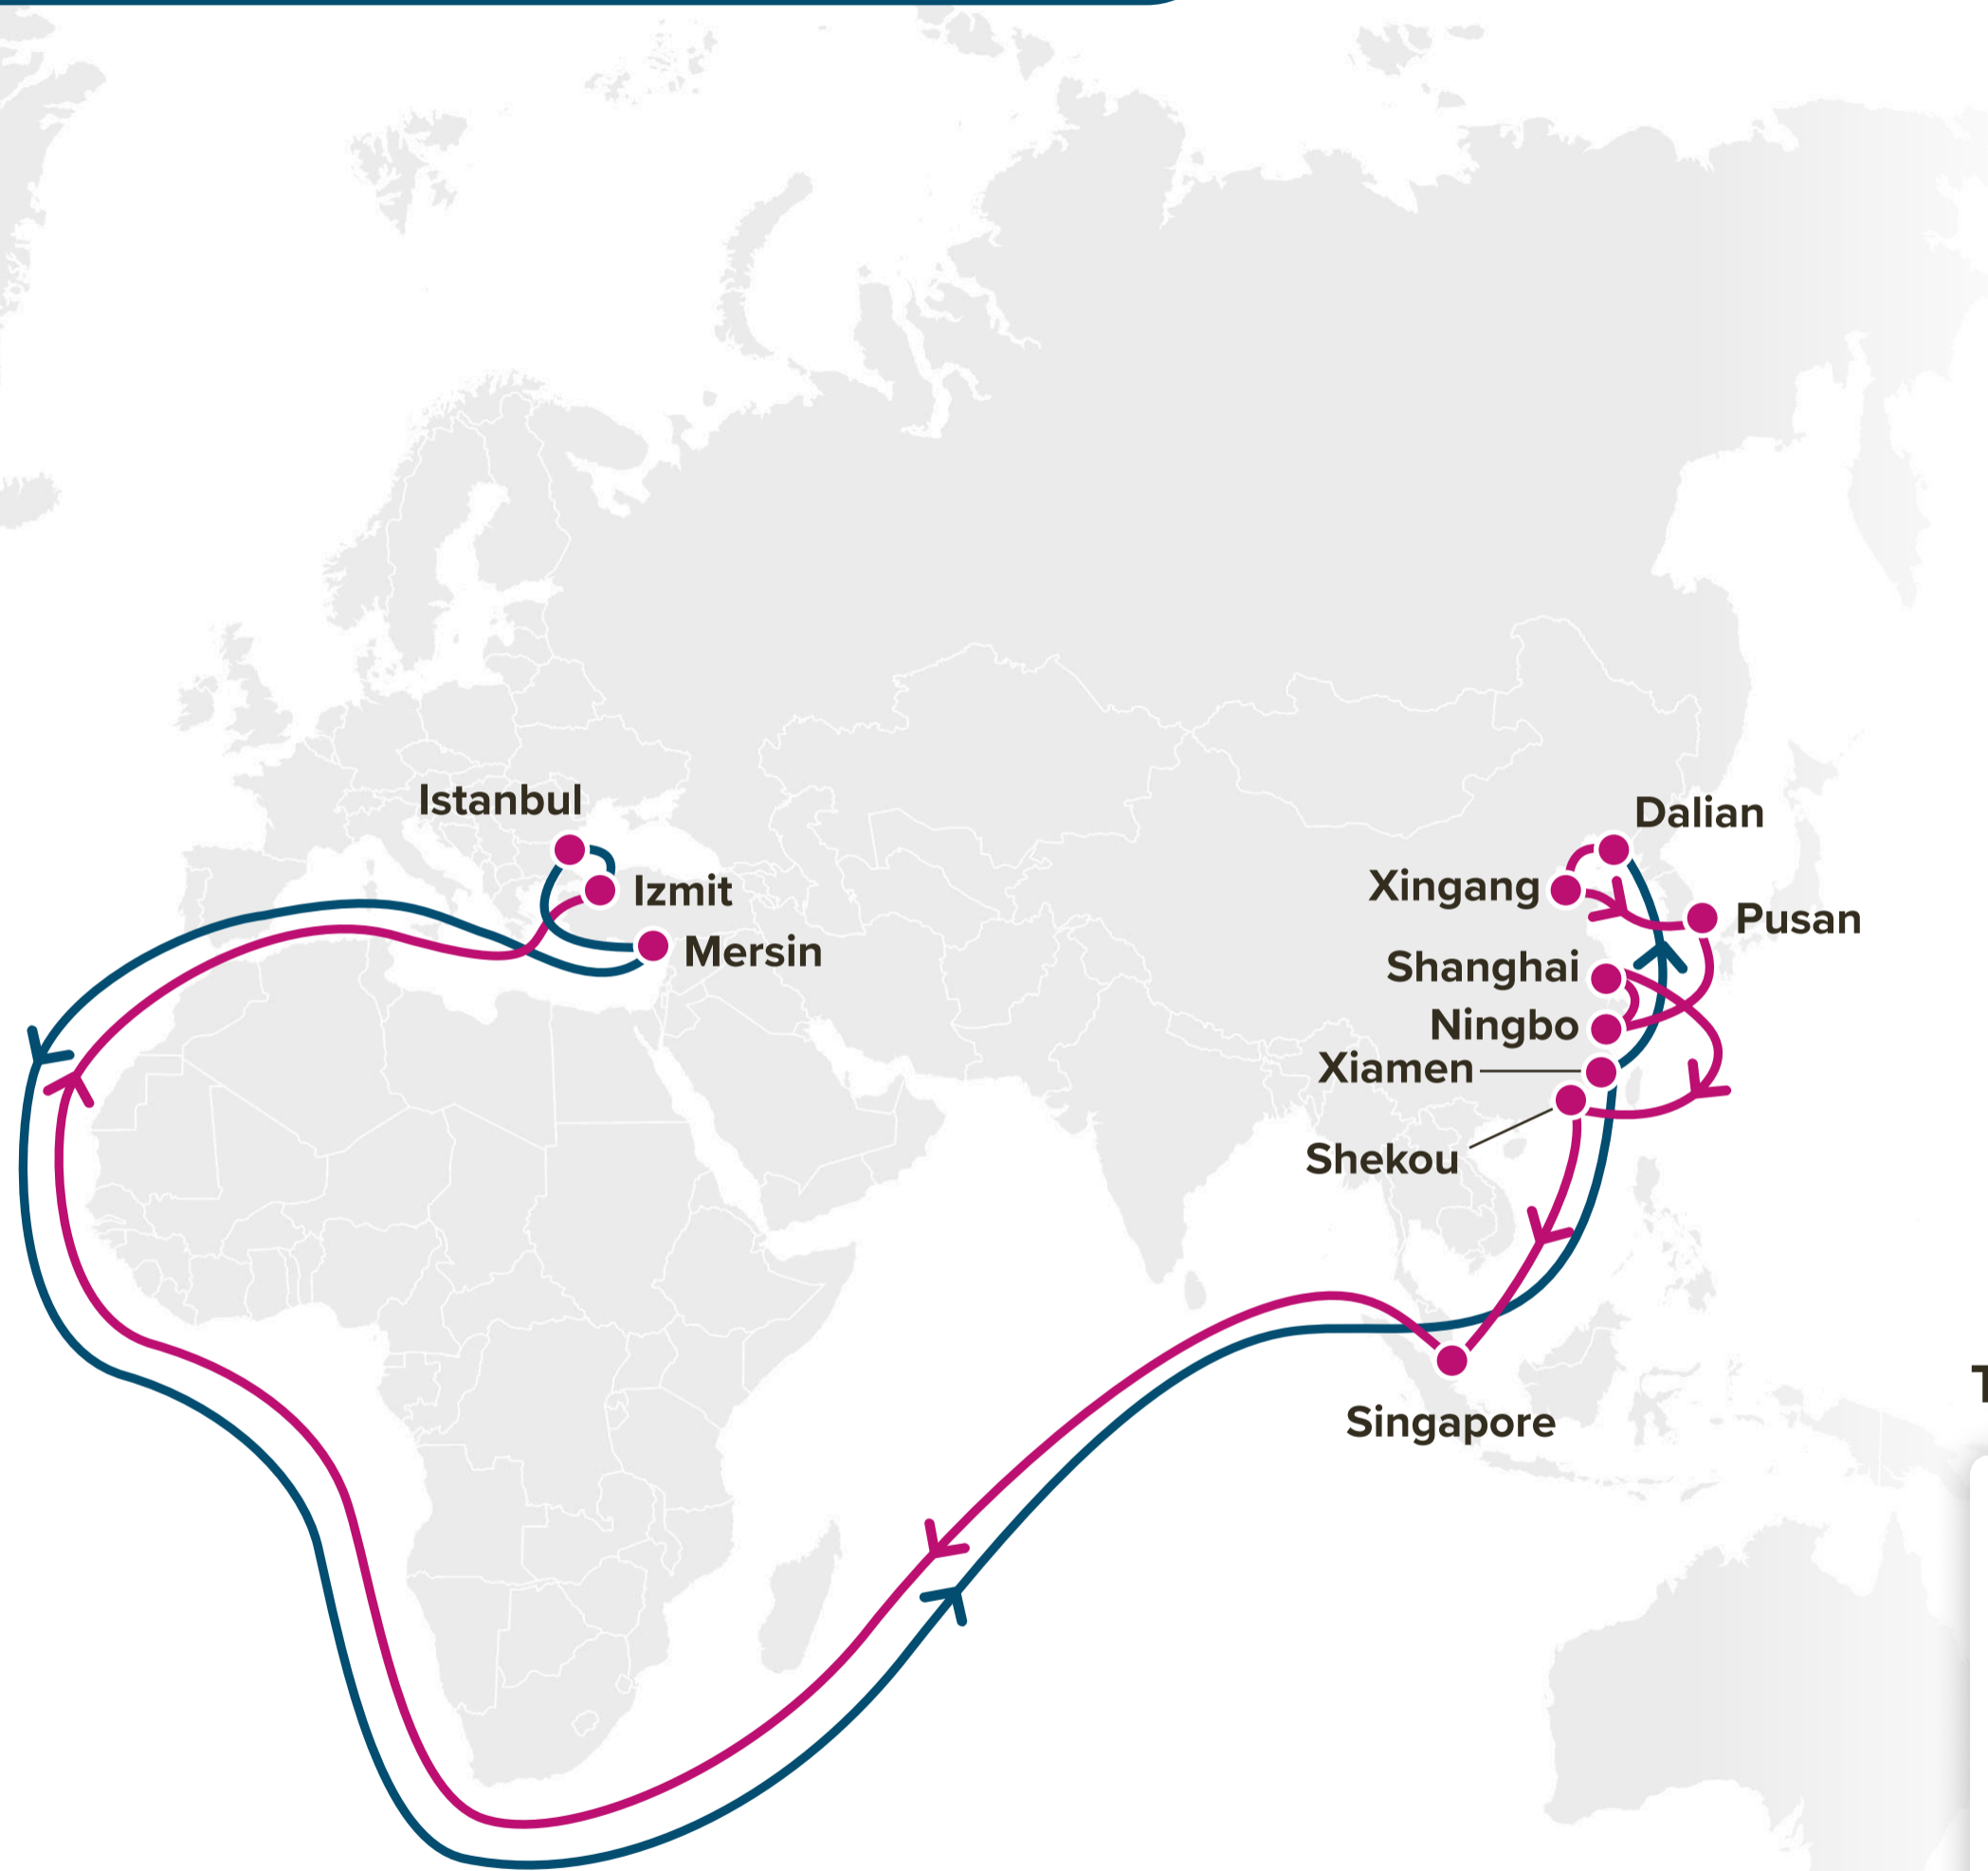

Asia – Mediterranean Service (via CoGH)

MS2: Mediterranean Pacific South 2

Eastbound

IMS: Intra Morocco Service

JID: Japan Indonesia

JSM: Japan Straits Malaysia

Service Features

- Extensive coverage of East Asia ports with fast transit to Turkiye.
- Direct access from Eastern Mediterranean and Egypt to East Asia.