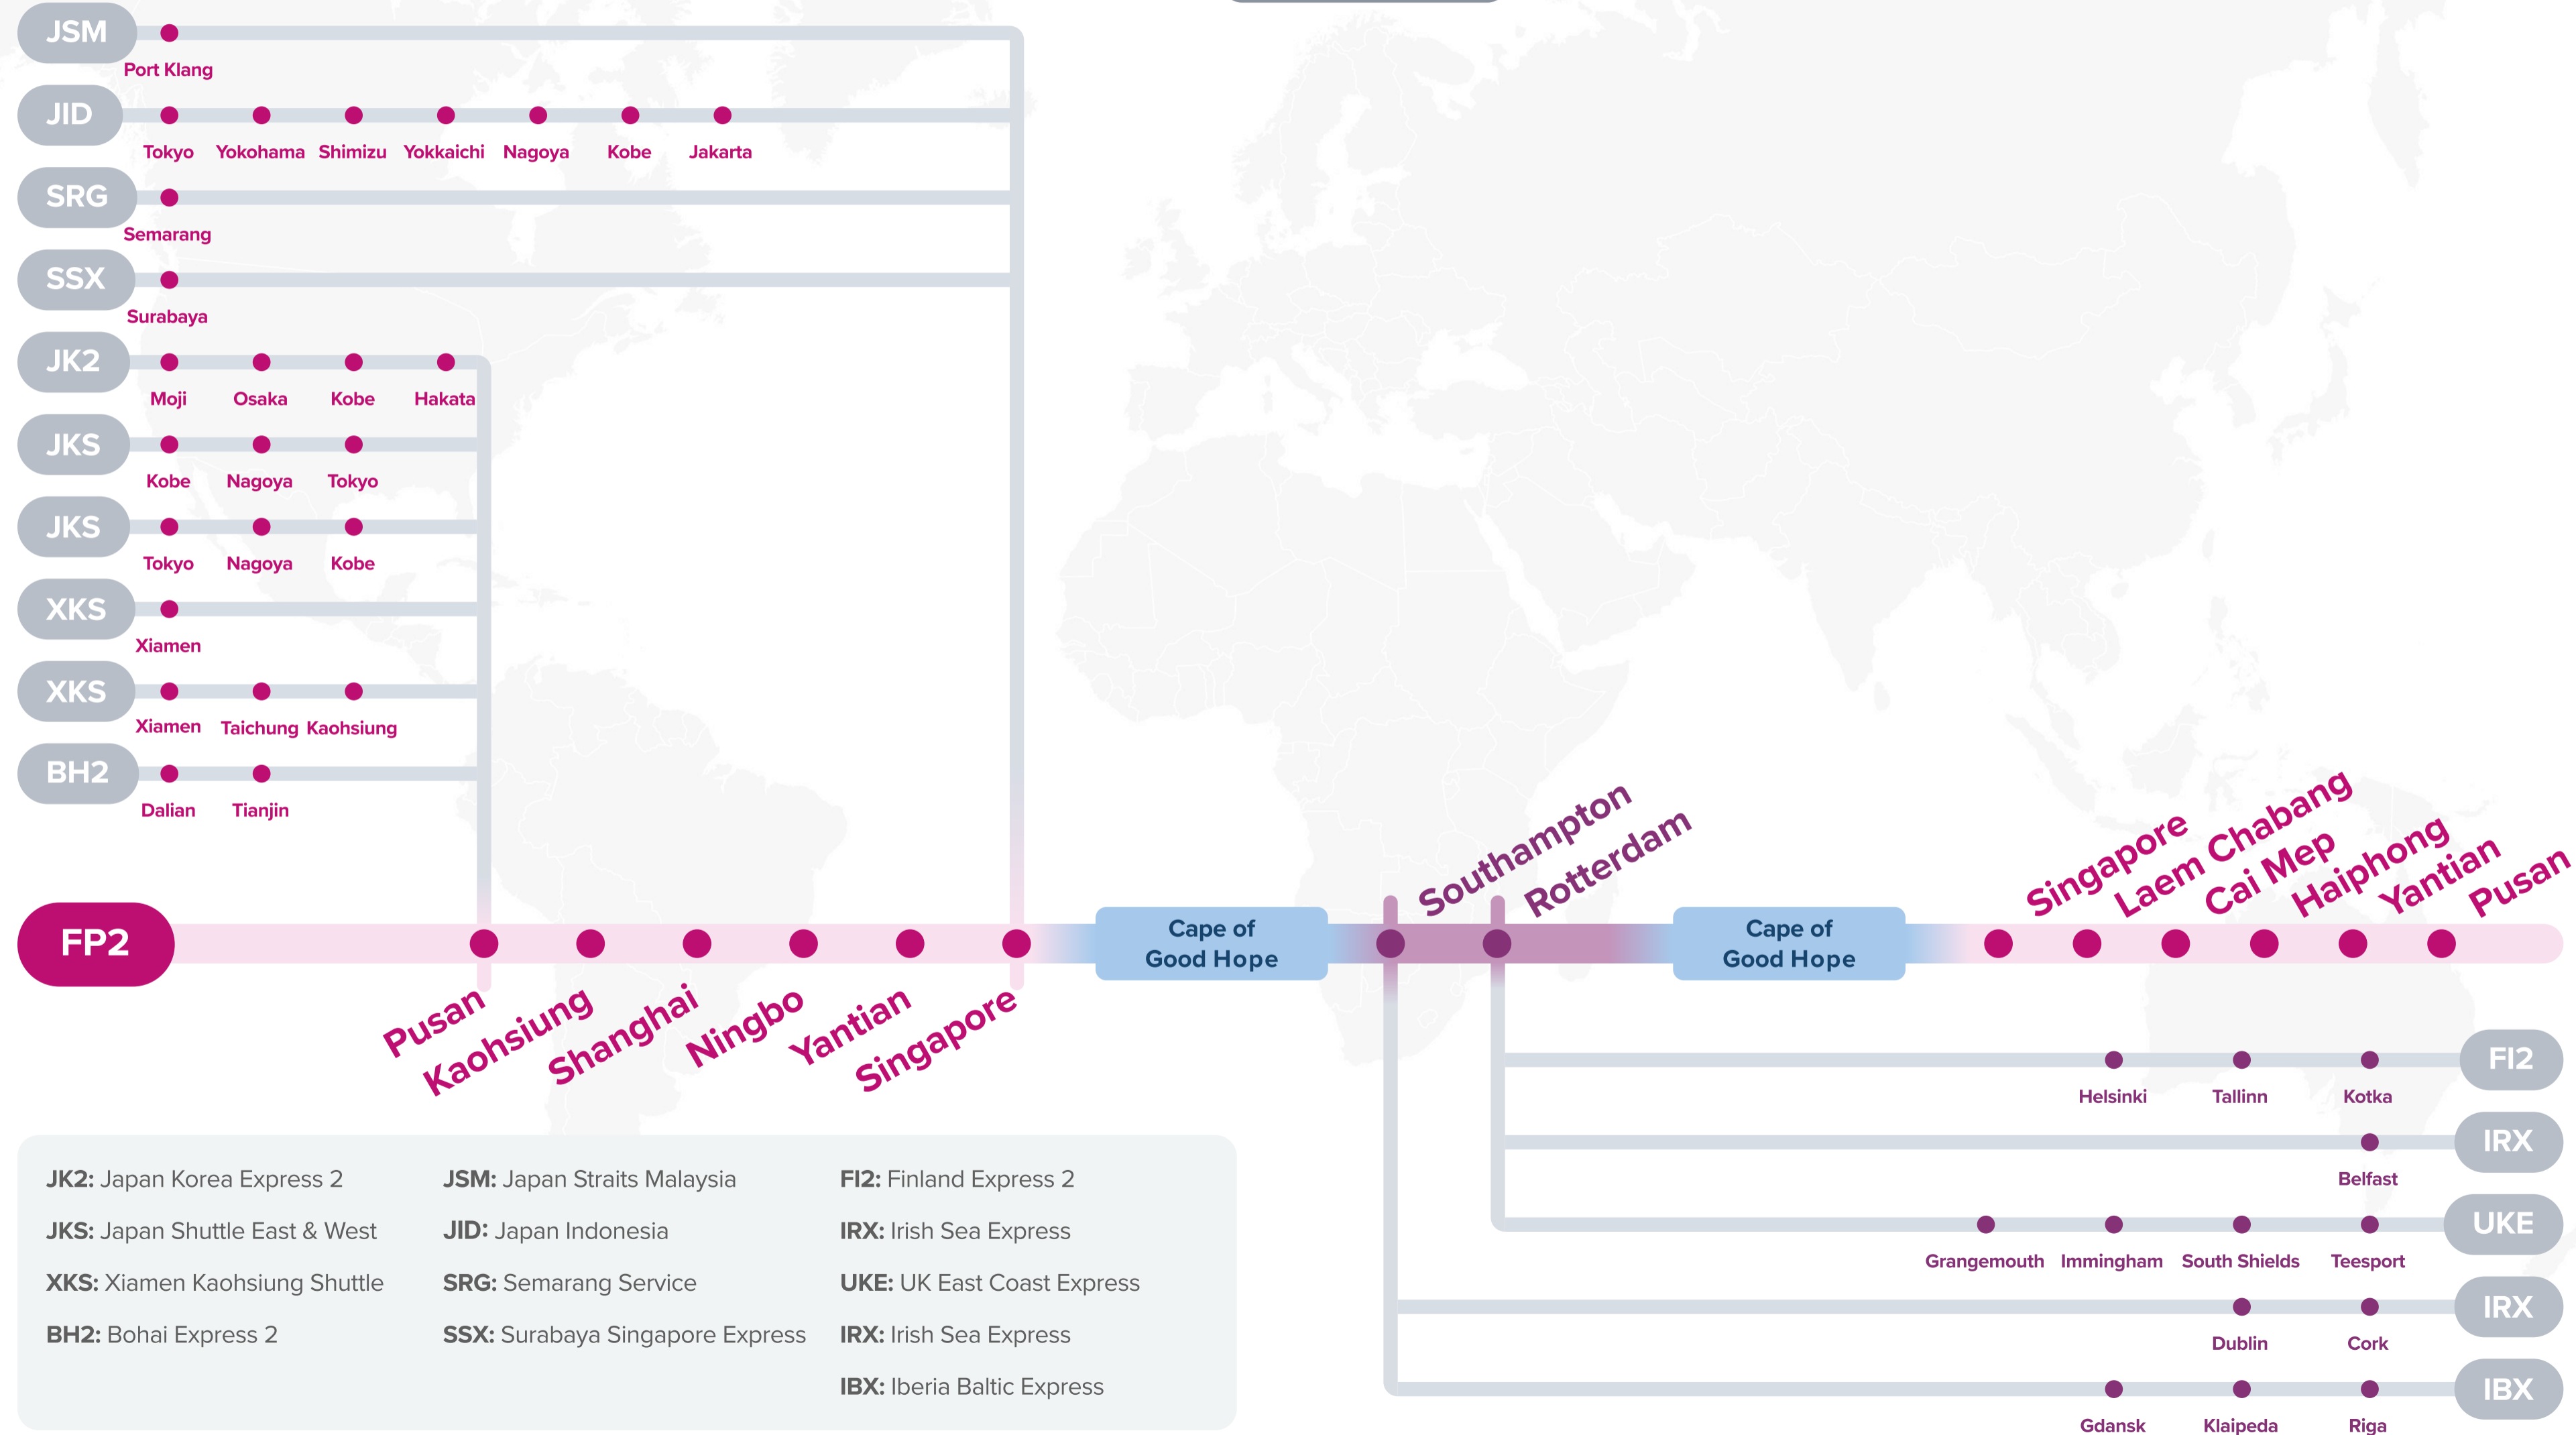

Asia – North Europe Service (via CoGH)

FP2: Far East Pacific 2

Westbound