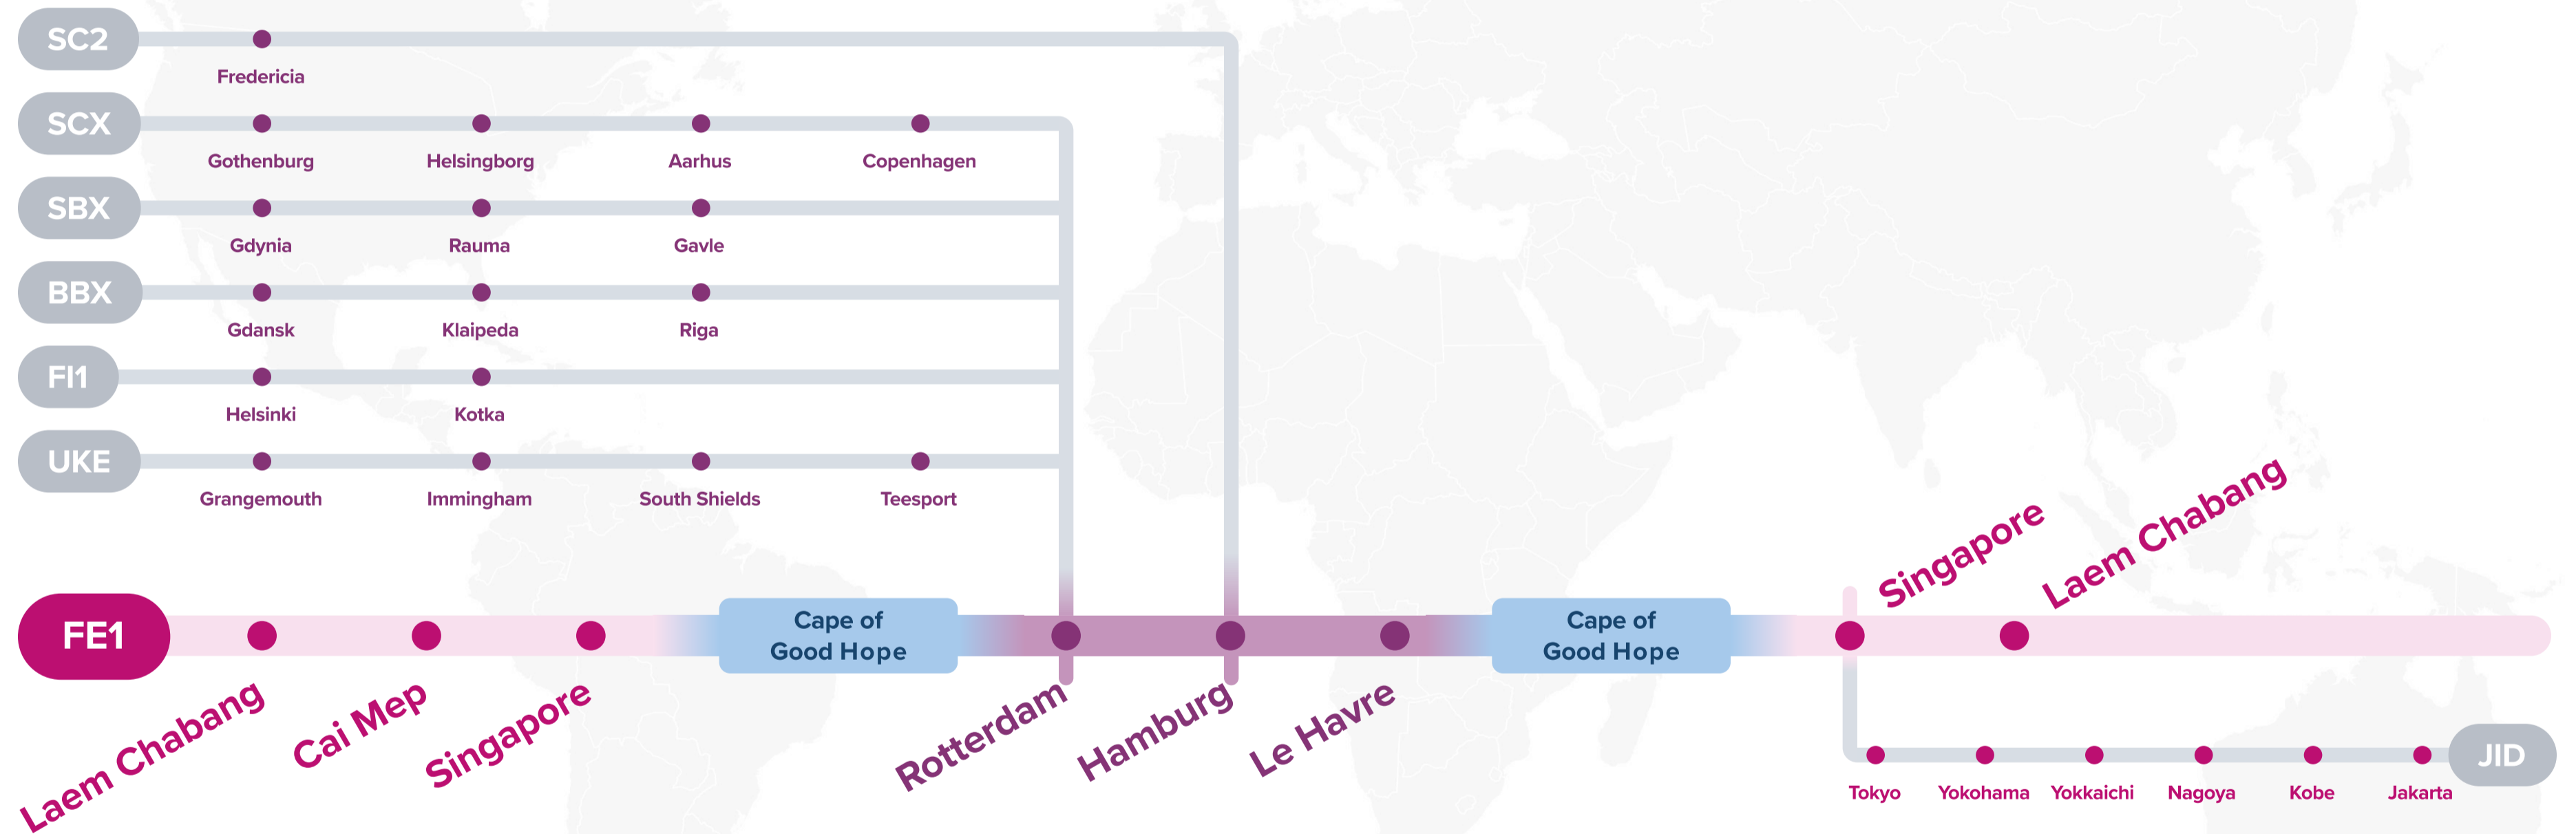

Transit Time

W/B	RTM	HAM	LEH	E/B	SIN	LCH	CMP
LCH	38	43	51	RTM	45	49	53
CMP	34	39	47	HAM	41	45	49
SIN	31	36	44	LEH	33	37	41

WESTBOUND ←
EASTBOUND →

Asia – North Europe Service (via CoGH)

FE1: Far East – Europe 1 Westbound

JID: Japan Indonesia

IRX: Irish Sea Express

F11: Finland Express 1

SRG: Semarang Service

IBX: Iberia Baltic Express

UKE: UK East Coast Express

SSX: Surabaya Singapore Express

SCX: Scandinavia Express

JSM: Japan Straits Malaysia

SBX: Scandinavia Baltic Express

Asia – North Europe Service (via CoGH)

FE1: Far East – Europe 1 Eastbound

SC2: Scandinavia Express 2 **BBX:** Baltic Bridge Express **JID:** Japan Indonesia
SCX: Scandinavia Express **F11:** Finland Express 1
SBX: Scandinavia Baltic Express **UKE:** UK East Coast Express

WESTBOUND ←
EASTBOUND →

Service Features

- ▣ Direct service from East Asia Hubs into United Kingdom and Benelux gateways.
- ▣ Express connection into United Kingdom.
- ▣ Direct Thailand and Vietnam connection from Northern Europe.