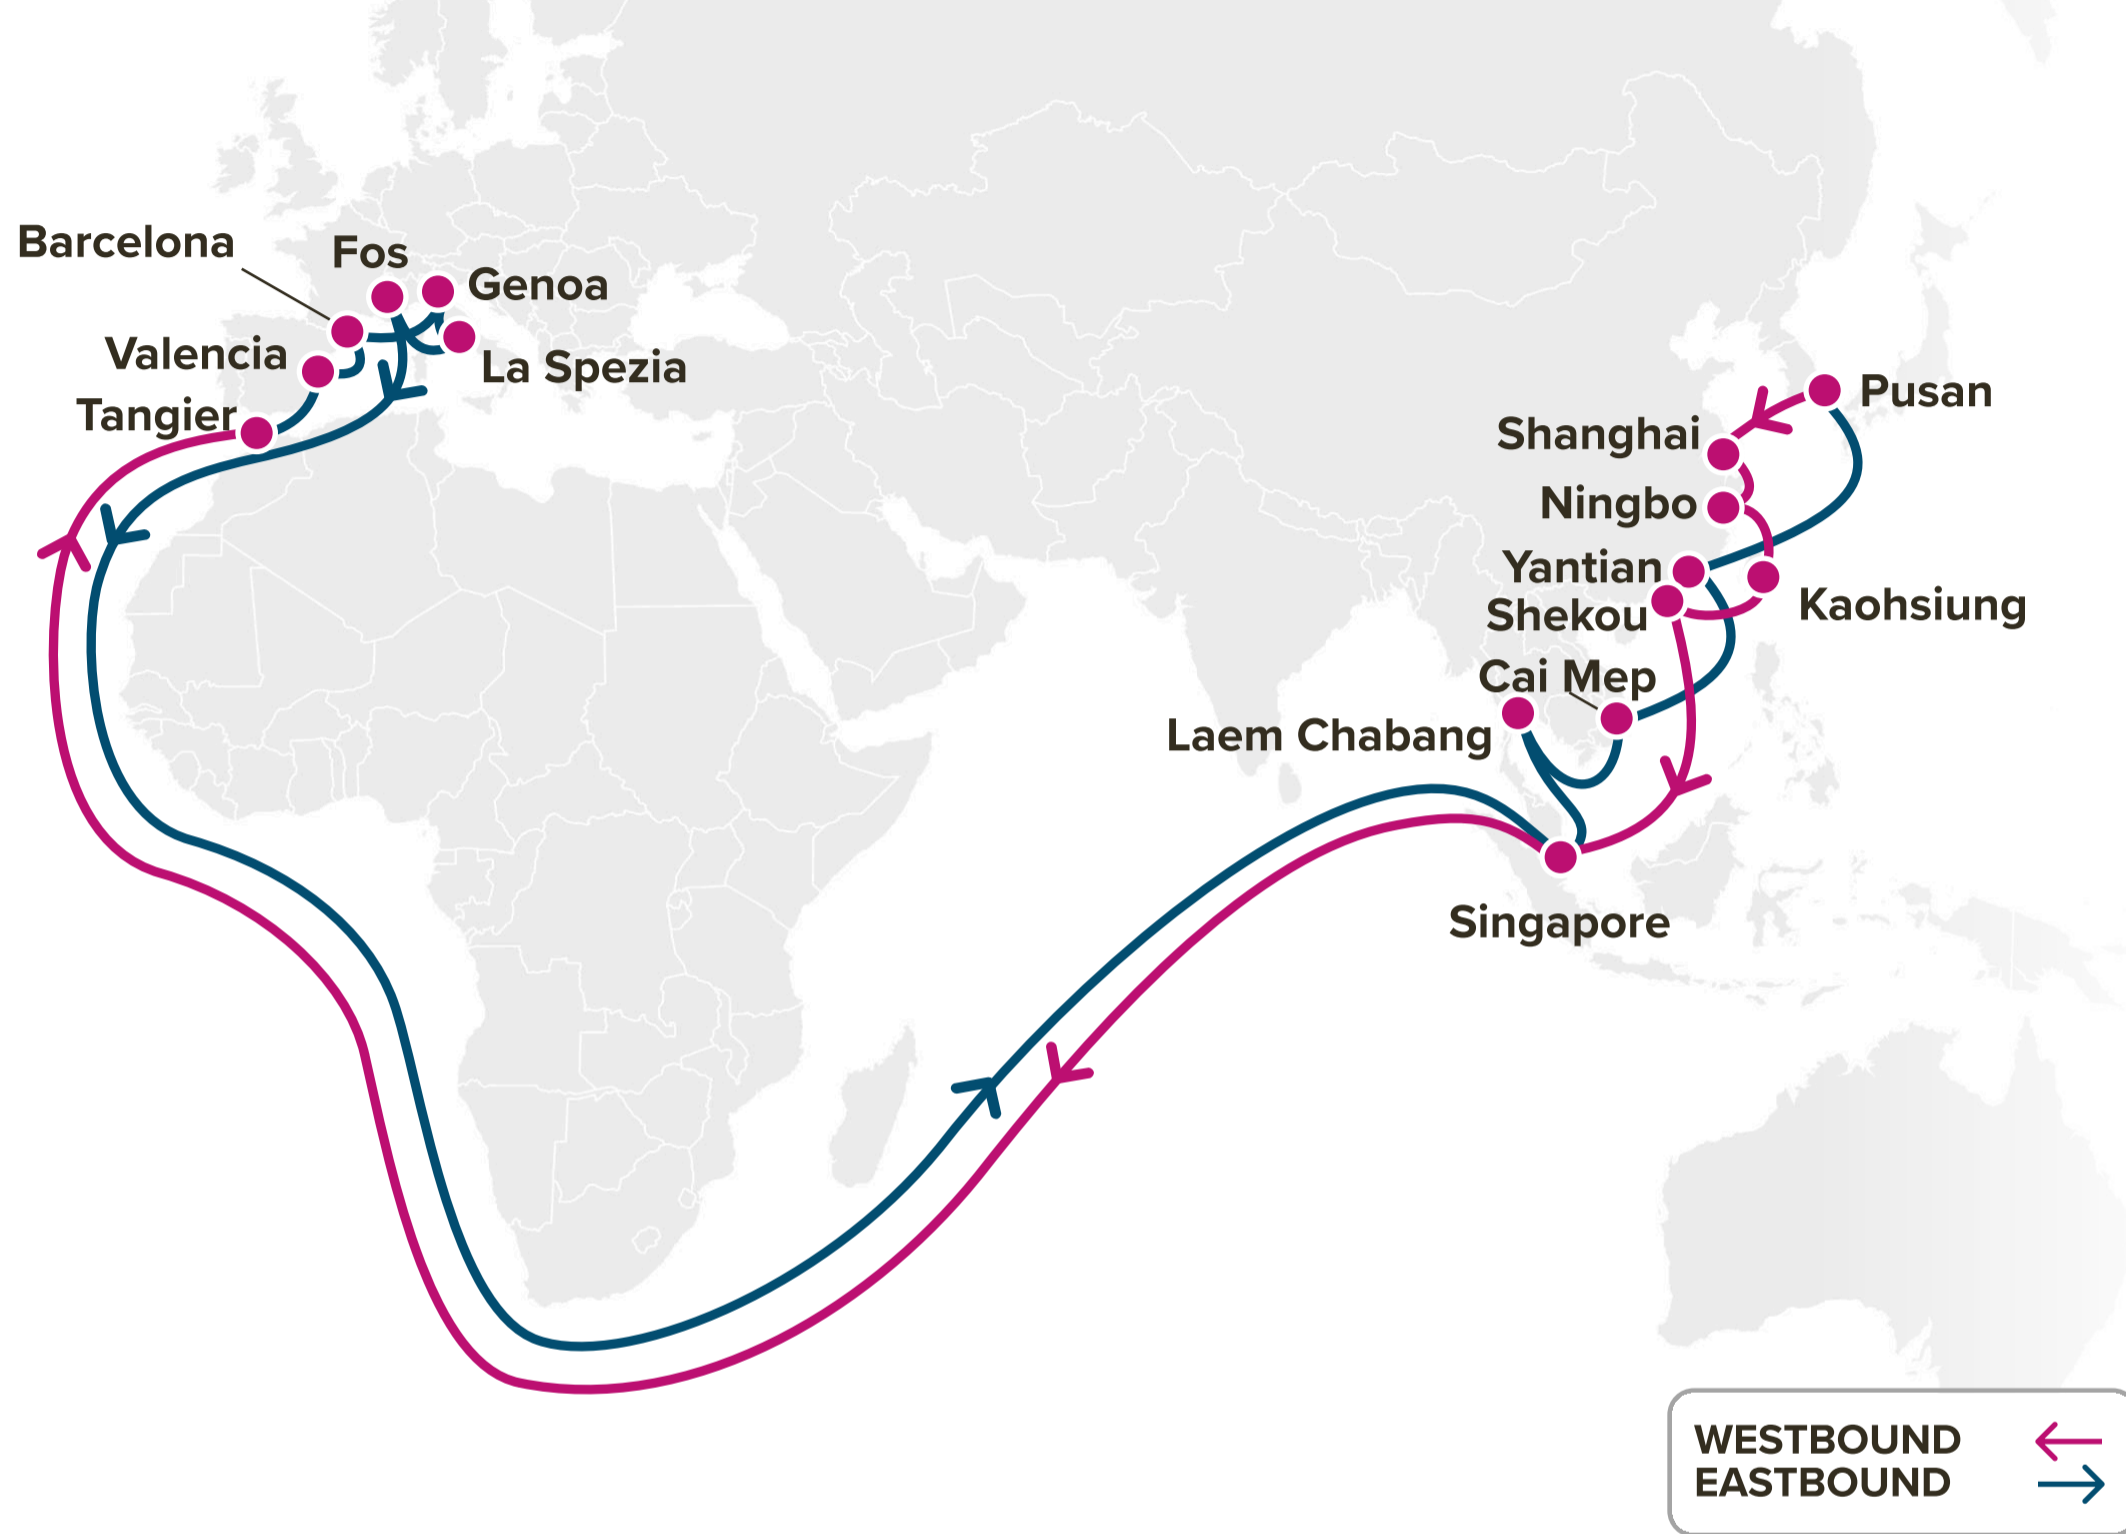

Asia – Mediterranean Service (via CoGH)

MD1: Mediterranean 1 Eastbound

LBX: Libya Express

BT1: Black Sea Türkiye Service

JID: Japan Indonesia

BT2: Black Sea Türkiye Service 2

JSM: Japan Straits Malaysia

BT3: Black Sea Türkiye Service 3

IGX: Intra-Greece Express

AD1: Adriatic Service 1

Service Features

- ☐ Direct connection from East Asia and Southeast Asia to West Mediterranean Ports.
- ☐ Direct Thailand and Vietnam connection from West Mediterranean Ports.