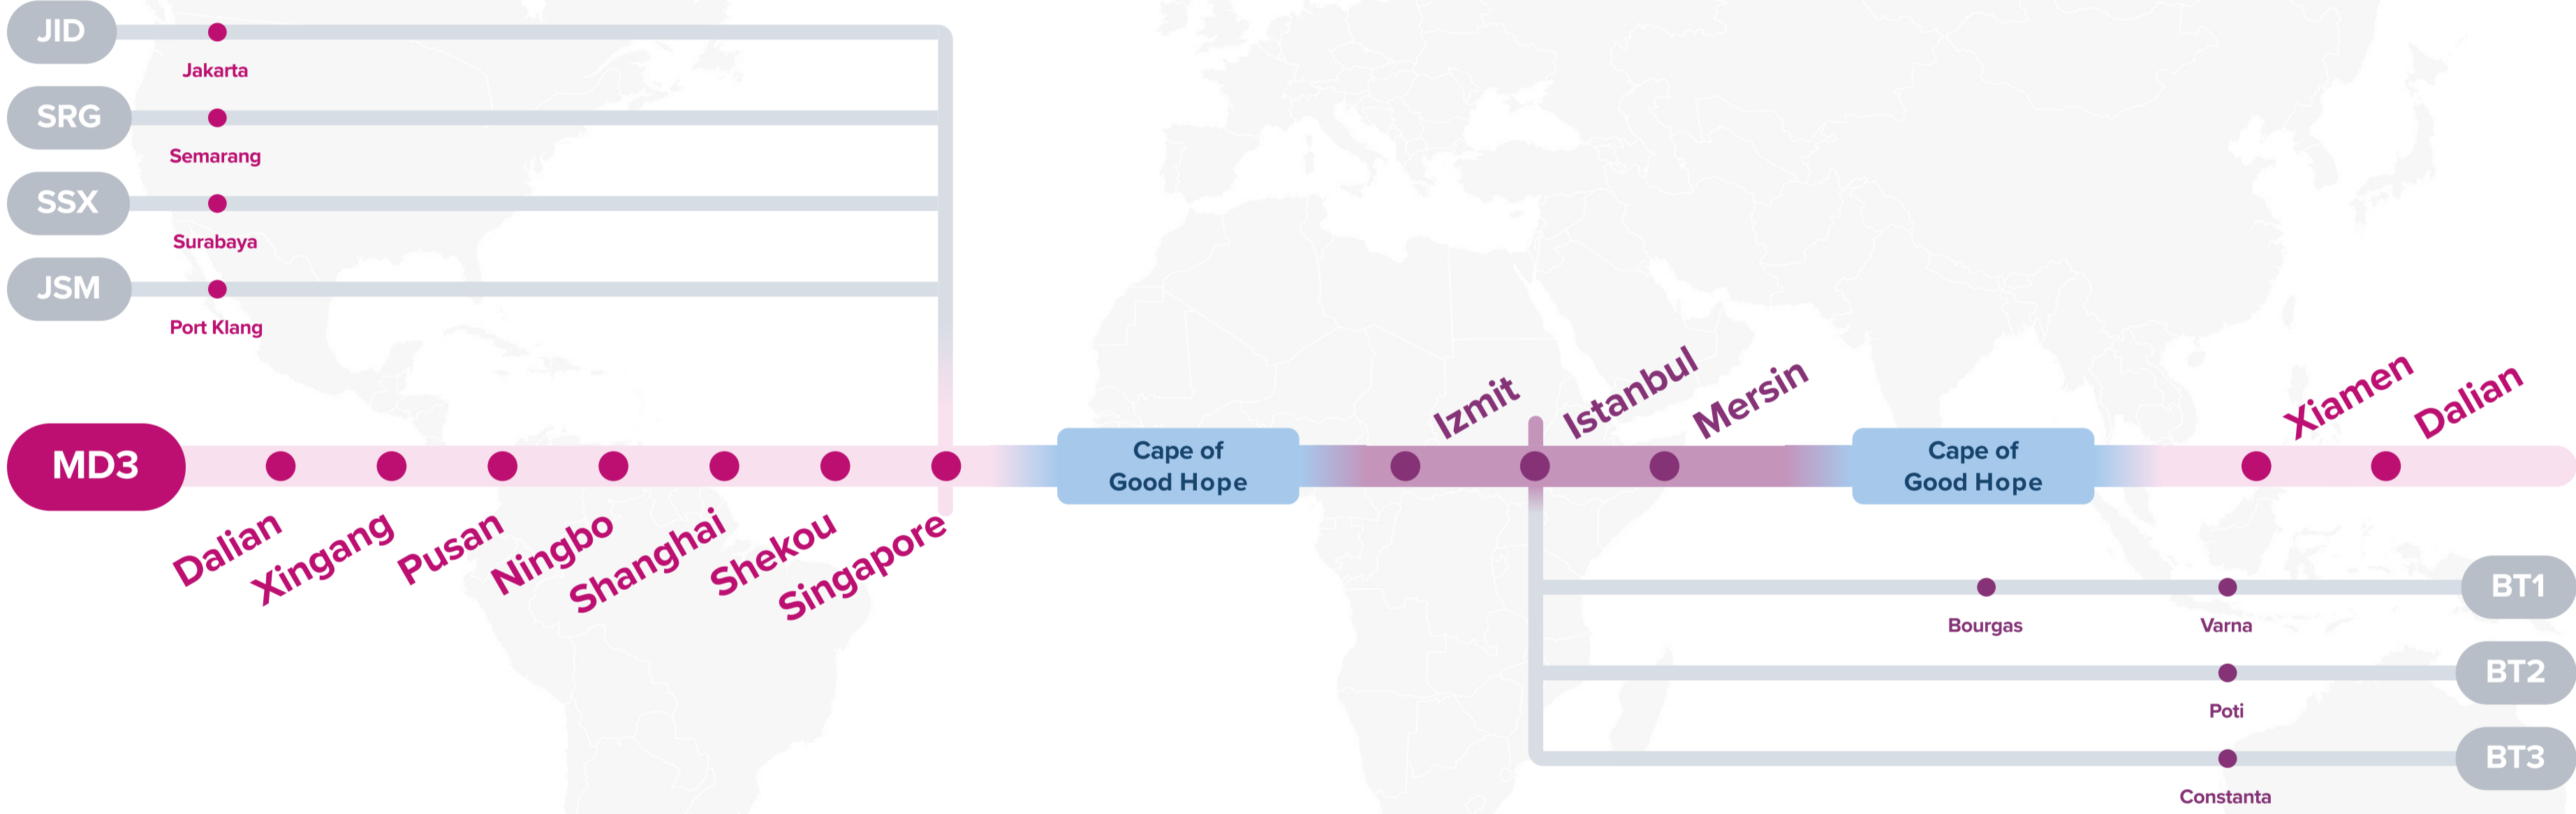

Transit Time

W/B	IZT	IST	MER	E/B	XMN	DLC	TXG	PUS	NGB	SHA
DLC	58	60	68	IZT	48	52	54	59	60	66
TXG	56	58	66	IST	46	50	52	57	62	64
PUS	51	43	61	MER	38	42	44	49	52	56
NGB	48	50	58							
SHA	44	48	54							
SHK	40	42	50							
SIN	34	36	44							

WESTBOUND ←
EASTBOUND →

Asia – Mediterranean Service (via CoGH)

MD3: Mediterranean 3

Westbound

JID: Japan Indonesia
SRG: Semarang Service
SSX: Surabaya Singapore Express
JSM: Japan Straits Malaysia
BT1: Black Sea Türkiye Service
BT2: Black Sea Türkiye Service 2
BT3: Black Sea Türkiye Service 3

Eastbound

WESTBOUND ←
EASTBOUND →

Service Features

- Dedicated service connection West India, Pakistan with West, East Mediterranean ports directly.

Port Rotation

(Terminals are subject to change)

ORIGIN	CODE	ETA	ETD	TERMINAL
NHAVA SHEVA	NSA	FRI	SAT	BHARAT MUMBAI CONTAINER TERMINALS (PSA)
KARACHI	KHI	MON	MON	SOUTH ASIA PAKISTAN TERMINALS
MUNDRA	MUN	TUE	WED	ADANI INTERNATIONAL CONTAINER TERMINAL (CT3)
ALGECIRAS	ALG	MON	TUE	TOTAL TERMINAL INTERNATIONAL ALGECIRAS
VALENCIA	VLC	WED	FRI	APM TERMINALS VALENCIA
BARCELONA	BCN	SAT	SUN	APM TERMINALS BARCELONA
GENOA	GOA	MON	WED	VOLTRI TERMINAL EUROPE (VTE-PSA)
PIRAEUS	PIR	SAT	MON	PIRAEUS CONTAINER TERMINAL (PCT)
ALGECIRAS	ALG	THU	FRI	TOTAL TERMINAL INTERNATIONAL ALGECIRAS
KARACHI	KHI	THU	THU	SOUTH ASIA PAKISTAN TERMINALS
MUNDRA	MUN	FRI	SAT	ADANI INTERNATIONAL CONTAINER TERMINAL (CT3)
NHAVA SHEVA	NSA	SUN	SAT	BHARAT MUMBAI CONTAINER TERMINALS (PSA)

AD1: Adriatic Service 1

EMA: East Mediterranean America

Your Number **ONE** Shipping Partner

Connecting the
East and the West

Ocean Network Express Pte. Ltd.
7 Straits View, #16-01 Marina One East Tower, Singapore 018936
www.one-line.com