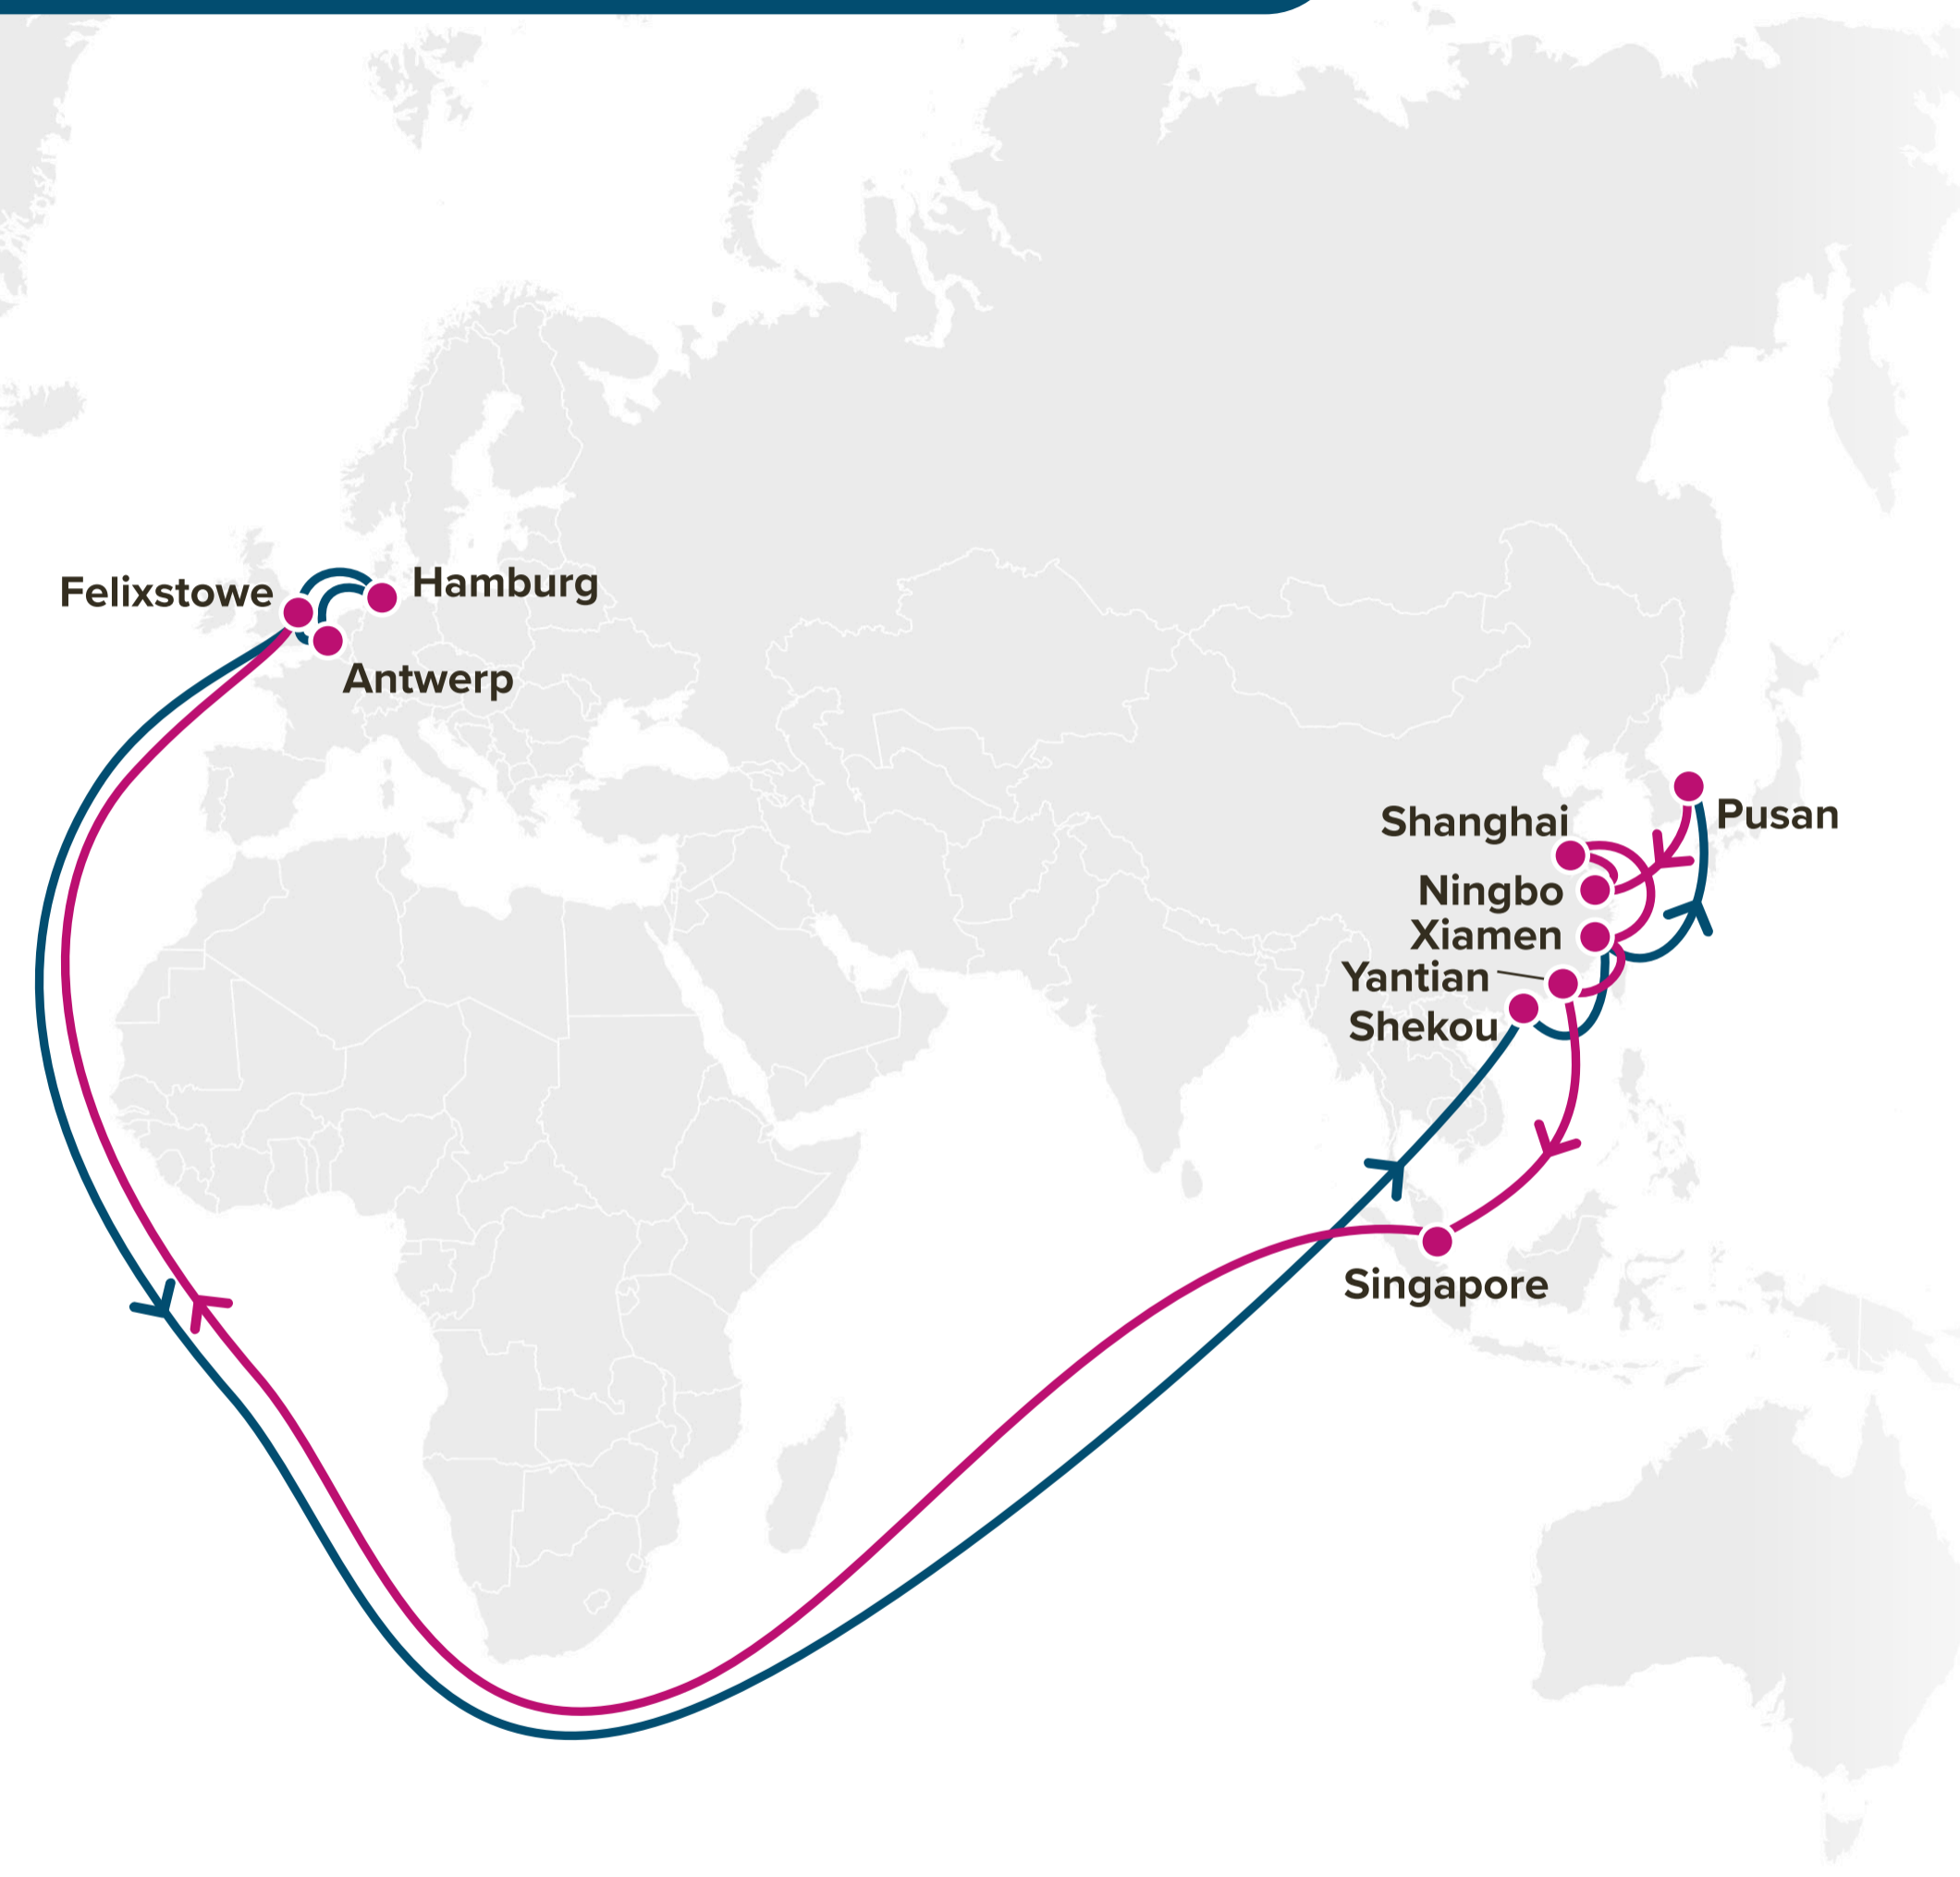

WESTBOUND ←
EASTBOUND →

Service Features

- Express service from China and Southeast Asia to Le Havre.
- Competitive transit from Antwerp and Le Havre to China and Southeast Asia.

Port Rotation

(Terminals are subject to change)

Asia – North Europe Service (via CoGH)

FE5: Far East – Europe 5 Westbound

JID: Japan Indonesia
SRG: Semarang Service
SSX: Surabaya Singapore Express
JSM: Japan Straits Malaysia

Asia – North Europe Service (via CoGH)

FE5: Far East – Europe 5 Eastbound

WESTBOUND ←
EASTBOUND →

Service Features

- Comprehensive coverage of ports across Northern Europe
- Direct access to Port Klang and Southeast Asia major ports

Port Rotation