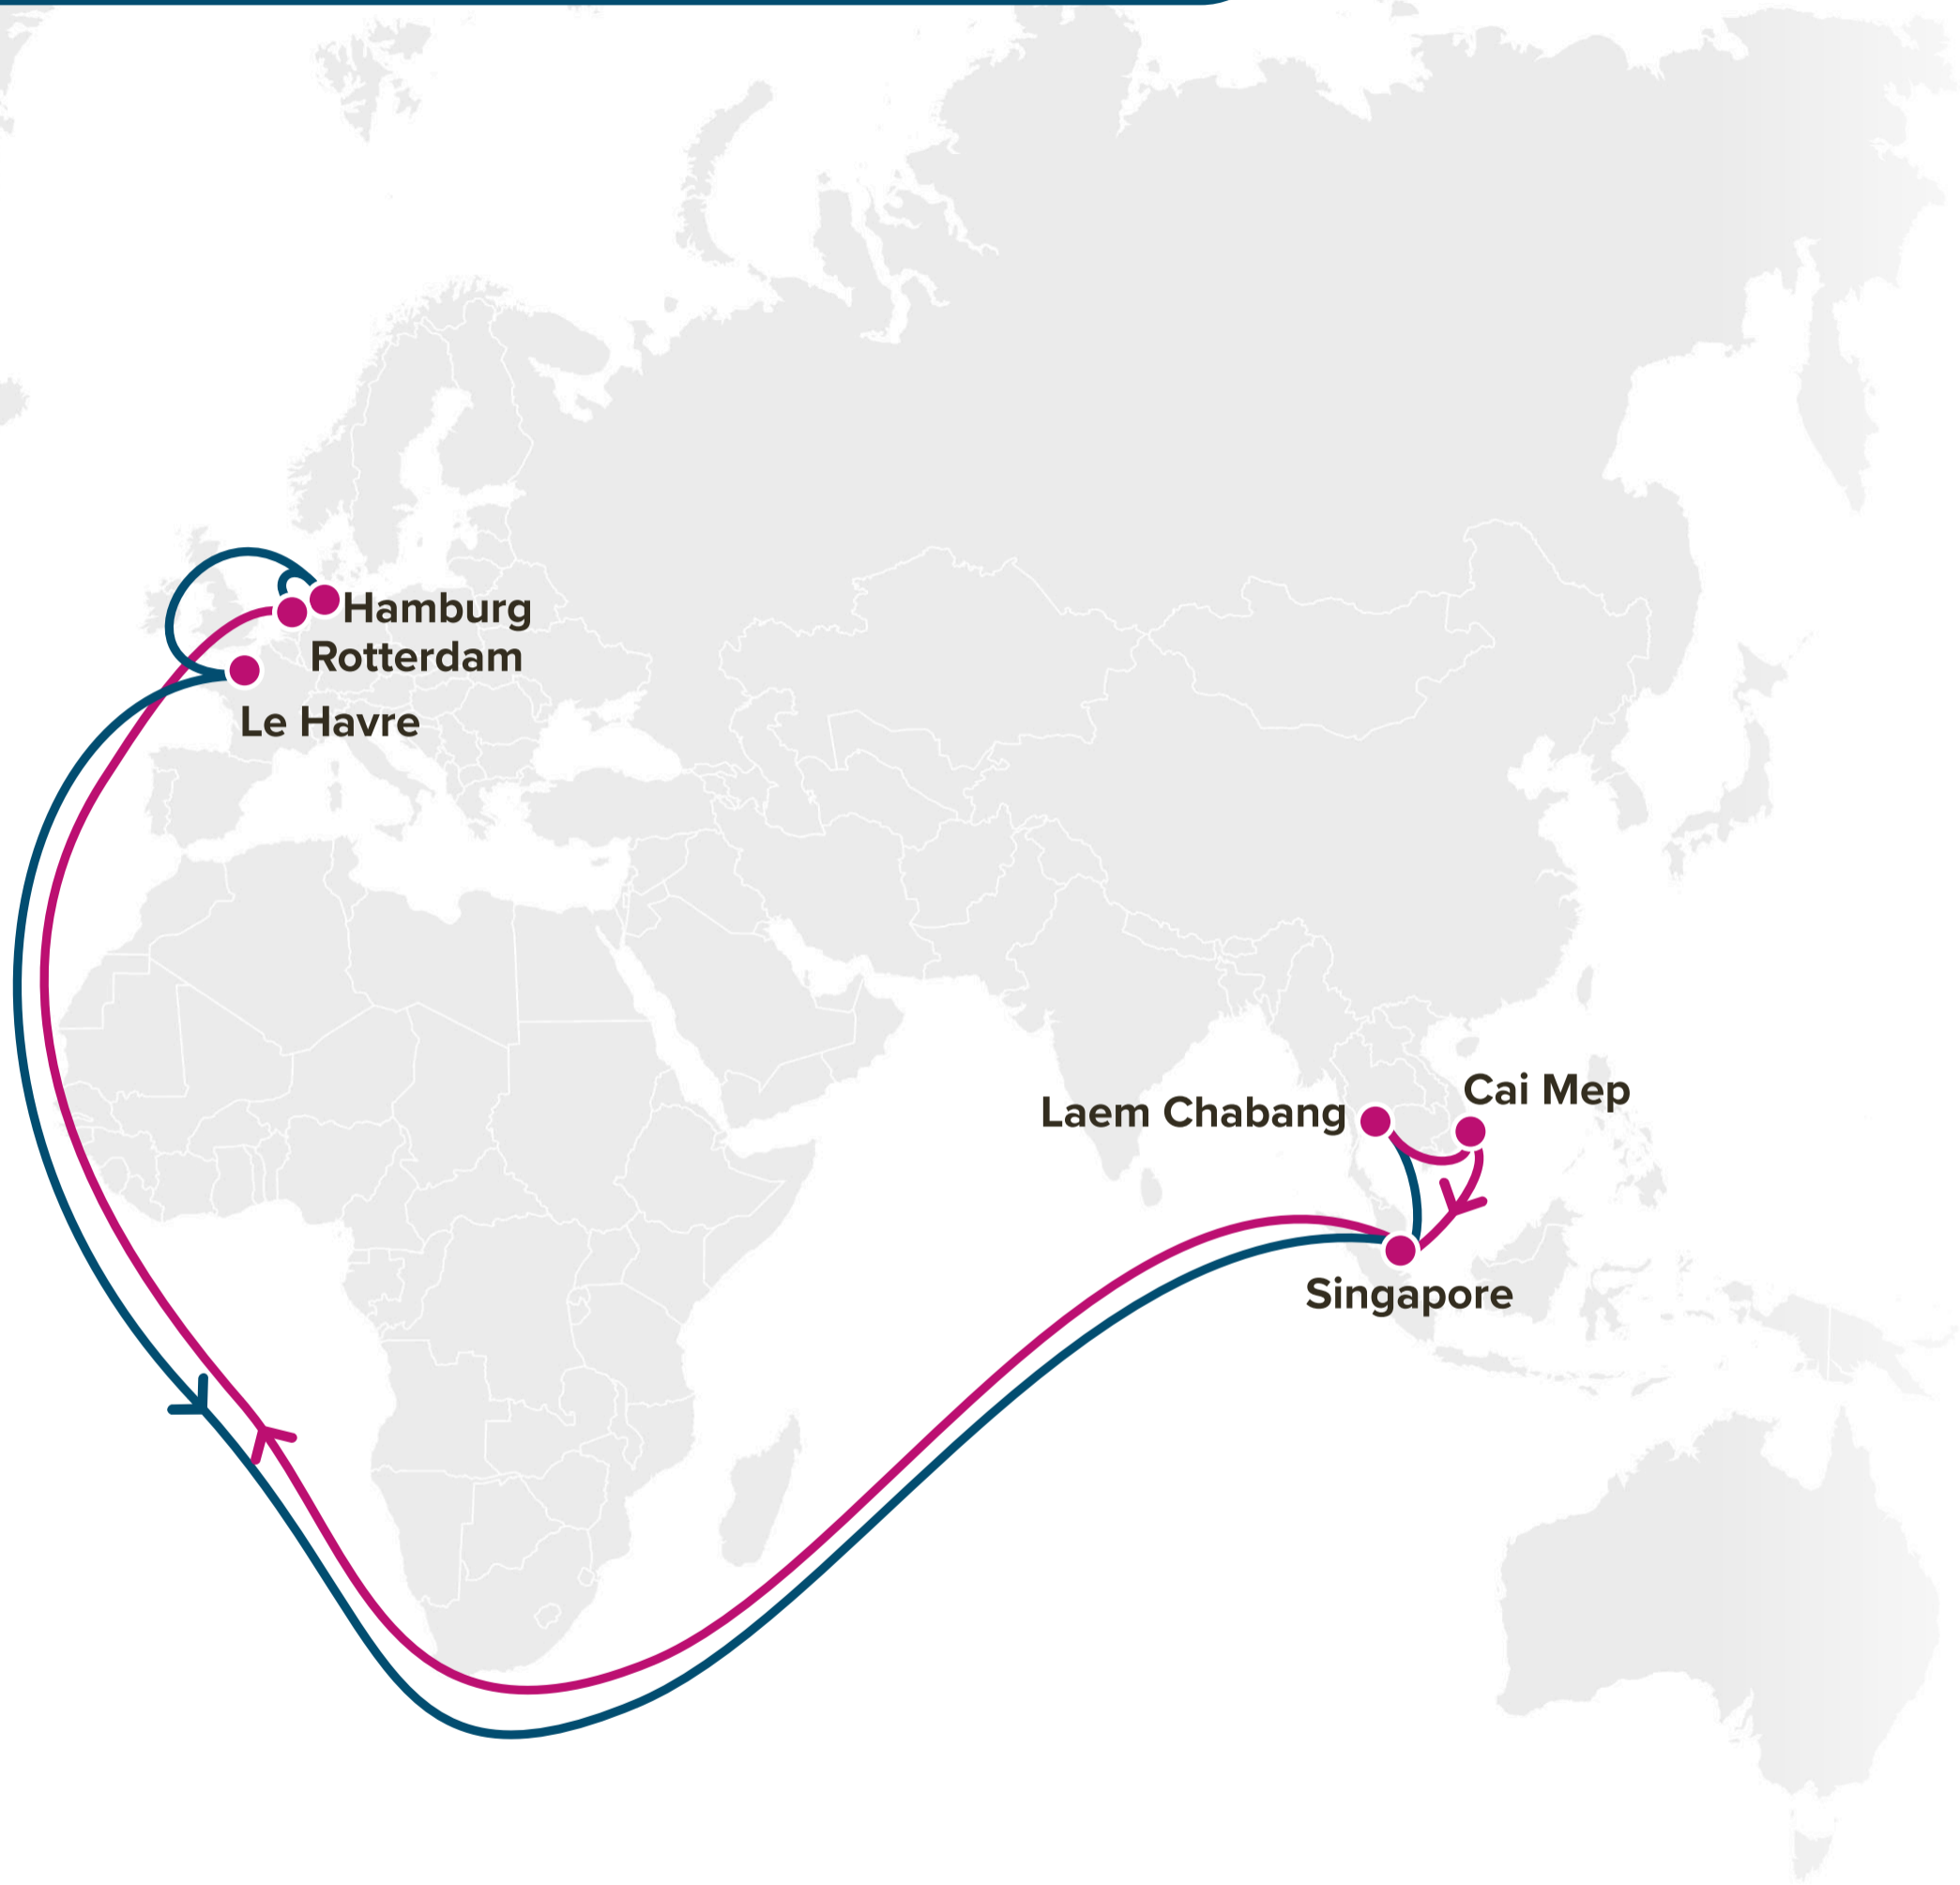

MD1: Mediterranean 1

MS2: Mediterranean Pacific South 2

MD3: Mediterranean 3

MD4: Mediterranean 4

MD5: Mediterranean 5

IOM: Indian Ocean Mediterranean

6 choices of services that provide extensive coverage of key ports to meet your direct connection needs across Asia and Mediterranean.

Asia – Mediterranean Service (via CoGH)

First Sailing Dates

SERVICE	VESSEL	FROM ASIA			FROM MEDITERRANEAN		
		VOYAGE	FIRST PORT	ETA	VOYAGE	FIRST PORT	ETA
MD1	YM WORLD	0048W	NINGBO	31 MAR 2026	0048E	DAMIETTA	13 MAY 2026
MS2	ONE FORTUNE	0007W	PUSAN	28 MAR 2026	0007E	TANGIER	15 MAY 2026

Subject to changes

Service Features

- Unique direct coverage from Southeast Asia Hubs: Laem Chabang and Cai Mep
- Express connection into Benelux region and Germany.

Port Rotation

(Terminals are subject to change)