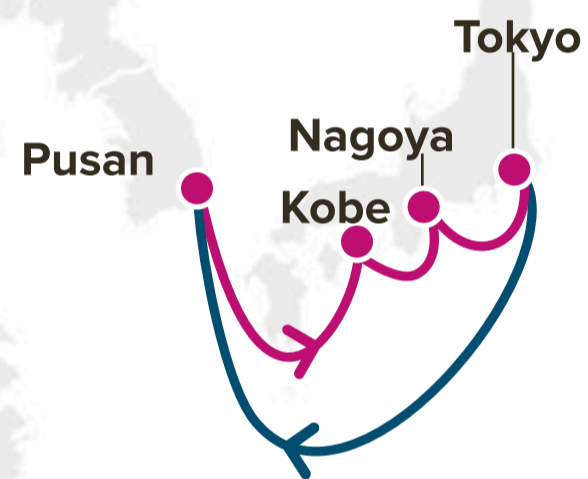

IRX: Irish Sea Express

IBC: Iberia Europe Service

CU3/4: Calcutta Express 3/4

TUT: Tuticorin Service

BA2: Bangladesh Service 2

IGS: India Gulf Service

ICE: India Coastal Express

Service Features

- Seamless connection between Japan and Pusan connecting onto Premier Alliance Services.

Port Rotation

(Terminals are subject to change)

ORIGIN	CODE	ETA	ETD	TERMINAL
PUSAN	PUS	FRI	SUN	HANJIN BUSAN NEW PORT COMPANY(HJNC)
KOBE	UKB	MON	TUE	ROKKO ISLAND C-67
NAGOYA	NGO	WED	WED	TOBISHIMA CONTAINER BERTH (TCB)
TOKYO	TYO	THU	SAT	OHI NO.3-4 TERMINAL
PUSAN	PUS	MON	TUE	HANJIN BUSAN NEW PORT COMPANY(HJNC)

Transit Time

W/B	PUS	E/B	UKB	NGO	TYO
UKB	6	PUS	1	3	4
NGO	5				
TYO	2				

WESTBOUND ←
EASTBOUND →

Service Features

- Seamless connection between Japan and Pusan connecting onto Premier Alliance Services.

Port Rotation