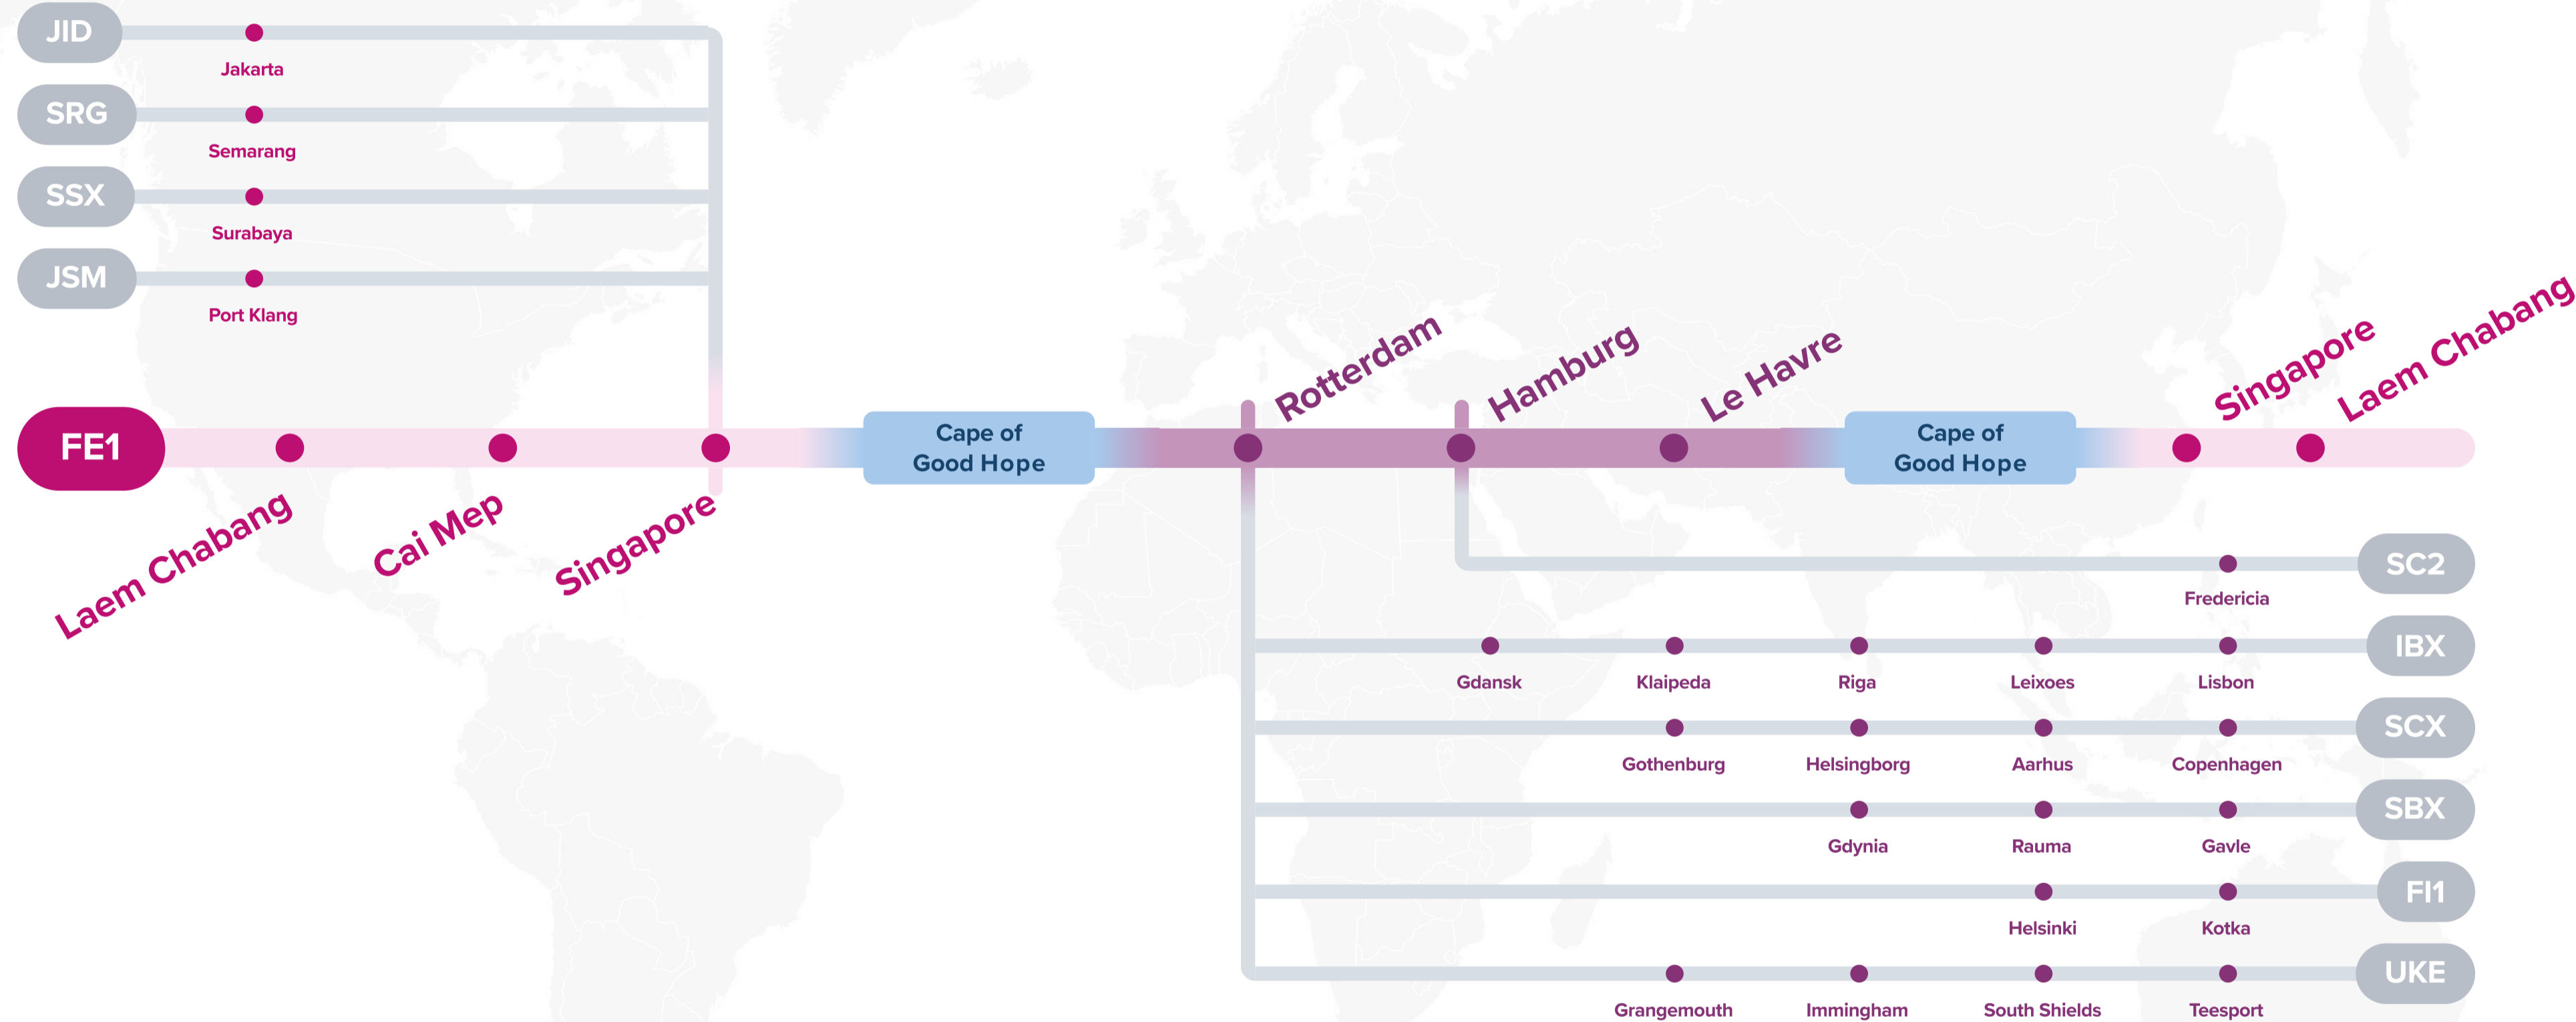

Asia – Mediterranean Service (via CoGH)

First Sailing Dates

SERVICE	VESSEL	FROM ASIA			FROM MEDITERRANEAN		
		VOYAGE	FIRST PORT	ETA	VOYAGE	FIRST PORT	ETA
MD1	YM WORLD	0048W	NINGBO	31 MAR 2026	0048E	DAMIETTA	13 MAY 2026
MS2	ONE FORTUNE	0007W	PUSAN	28 MAR 2026	0007E	TANGIER	15 MAY 2026

Subject to changes

Service Features

- Unique direct coverage from Southeast Asia Hubs: Laem Chabang and Cai Mep
- Express connection into Benelux region and Germany.

Port Rotation

(Terminals are subject to change)

ORIGIN	CODE	ETA	ETD	TERMINAL
LAEM CHABANG	LCH	SAT	MON	HUTCHISON LAEMCHABANG TERMINAL
CAI MEP	CMP	WED	FRI	TAN CANG CAIMEP INTL TERMINAL (TCIT)
SINGAPORE	SIN	SUN	MON	PSA SINGAPORE
ROTTERDAM	RTM	THU	SAT	ROTTERDAM WORLD GATEWAY (RWG)
HAMBURG	HAM	TUE	WED	CONTAINER TERMINAL ALTENWERDER (CTA)
LE HAVRE	LEH	WED	THU	TERMINAL DE FRANCE (GMP)
SINGAPORE	SIN	TUE	WED	PSA SINGAPORE
LAEM CHABANG	LCH	SAT	MON	HUTCHISON LAEMCHABANG TERMINAL

Transit Time

W/B	RTM	HAM	LEH	E/B	SIN	LCH	CMP
LCH	38	43	51	RTM	45	49	53
CMP	34	39	47	HAM	41	45	49
SIN	31	36	44	LEH	33	37	41

WESTBOUND ←
EASTBOUND →

Asia – North Europe Service (via CoGH)

FE1: Far East – Europe 1 Westbound