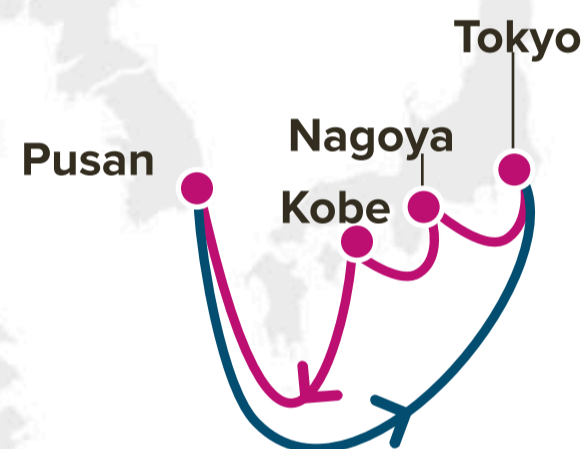

- Seamless connection between Japan and Pusan connecting onto Premier Alliance Services.

Port Rotation

(Terminals are subject to change)

ORIGIN	CODE	ETA	ETD	TERMINAL
PUSAN	PUS	FRI	SUN	HANJIN BUSAN NEW PORT COMPANY(HJNC)
KOBE	UKB	MON	TUE	ROKKO ISLAND C-67
NAGOYA	NGO	WED	WED	TOBISHIMA CONTAINER BERTH (TCB)
TOKYO	TYO	THU	SAT	OHI NO.3-4 TERMINAL
PUSAN	PUS	MON	TUE	HANJIN BUSAN NEW PORT COMPANY(HJNC)

Transit Time

W/B	PUS	E/B	UKB	NGO	TYO
UKB	6	PUS	1	3	4
NGO	5				
TYO	2				

WESTBOUND ←
EASTBOUND →

Service Features

- Seamless connection between Japan and Pusan connecting onto Premier Alliance Services.

Port Rotation