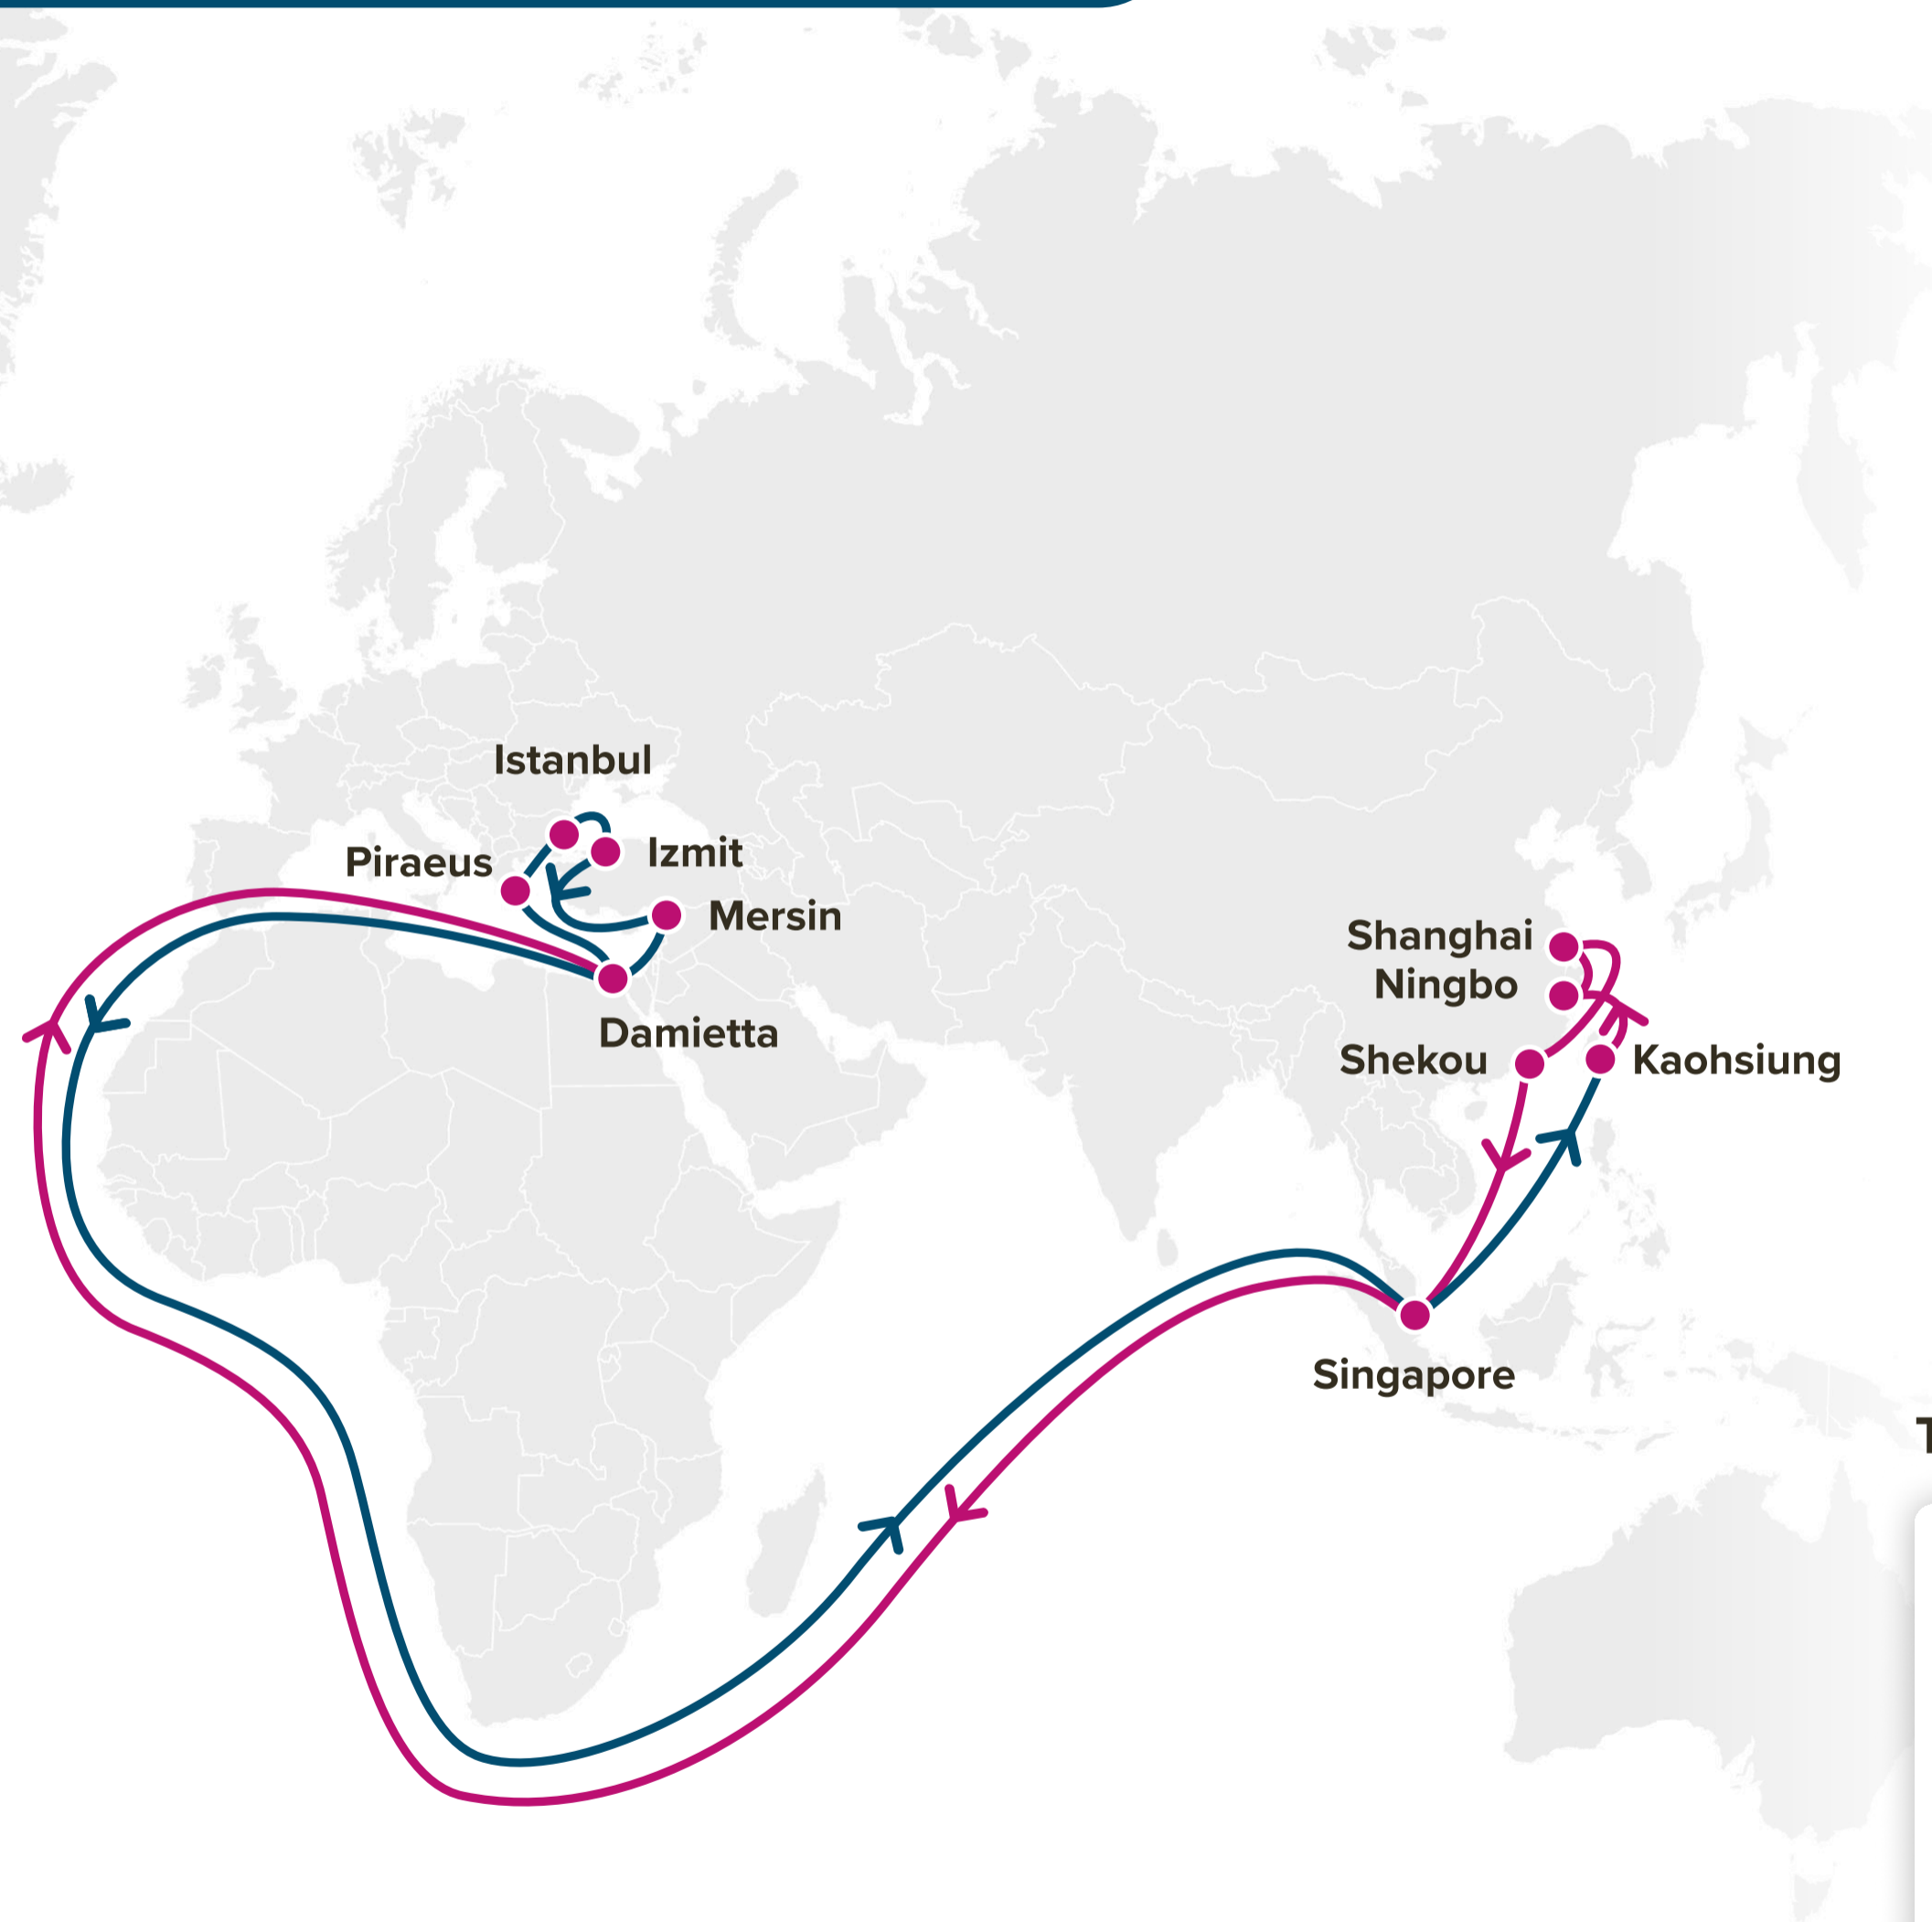

Transit Time

W/B	PUS	E/B	TYO	NGO	UKB
TYO	5	PUS	3	5	7
NGO	4				
UKB	2				

Pusan

Xiamen

WESTBOUND →
EASTBOUND ←

Service Features

- Seamless connection between Xiamen and Pusan connecting onto Premier Alliance Services.

Transit Time

W/B	PUS	E/B	XMN
XMN	3	PUS	3

EASTBOUND →
WESTBOUND ←

Service Features

- Seamless connection between Kaohsiung and Pusan connecting onto Premier Alliance Services.

Port Rotation

(Terminals are subject to change)

Transit Time

E/B	PUS	W/B	XMN	TXG	KHH
XMN	7	PUS	4	5	6
TXG	6				
KHH	4				

WESTBOUND ←
EASTBOUND →

Service Features

- ☐ Direct service into Egypt, Greece and Eastern Mediterranean ports.
- ☐ Direct service from Eastern Mediterranean and Egypt to Singapore and Far East.