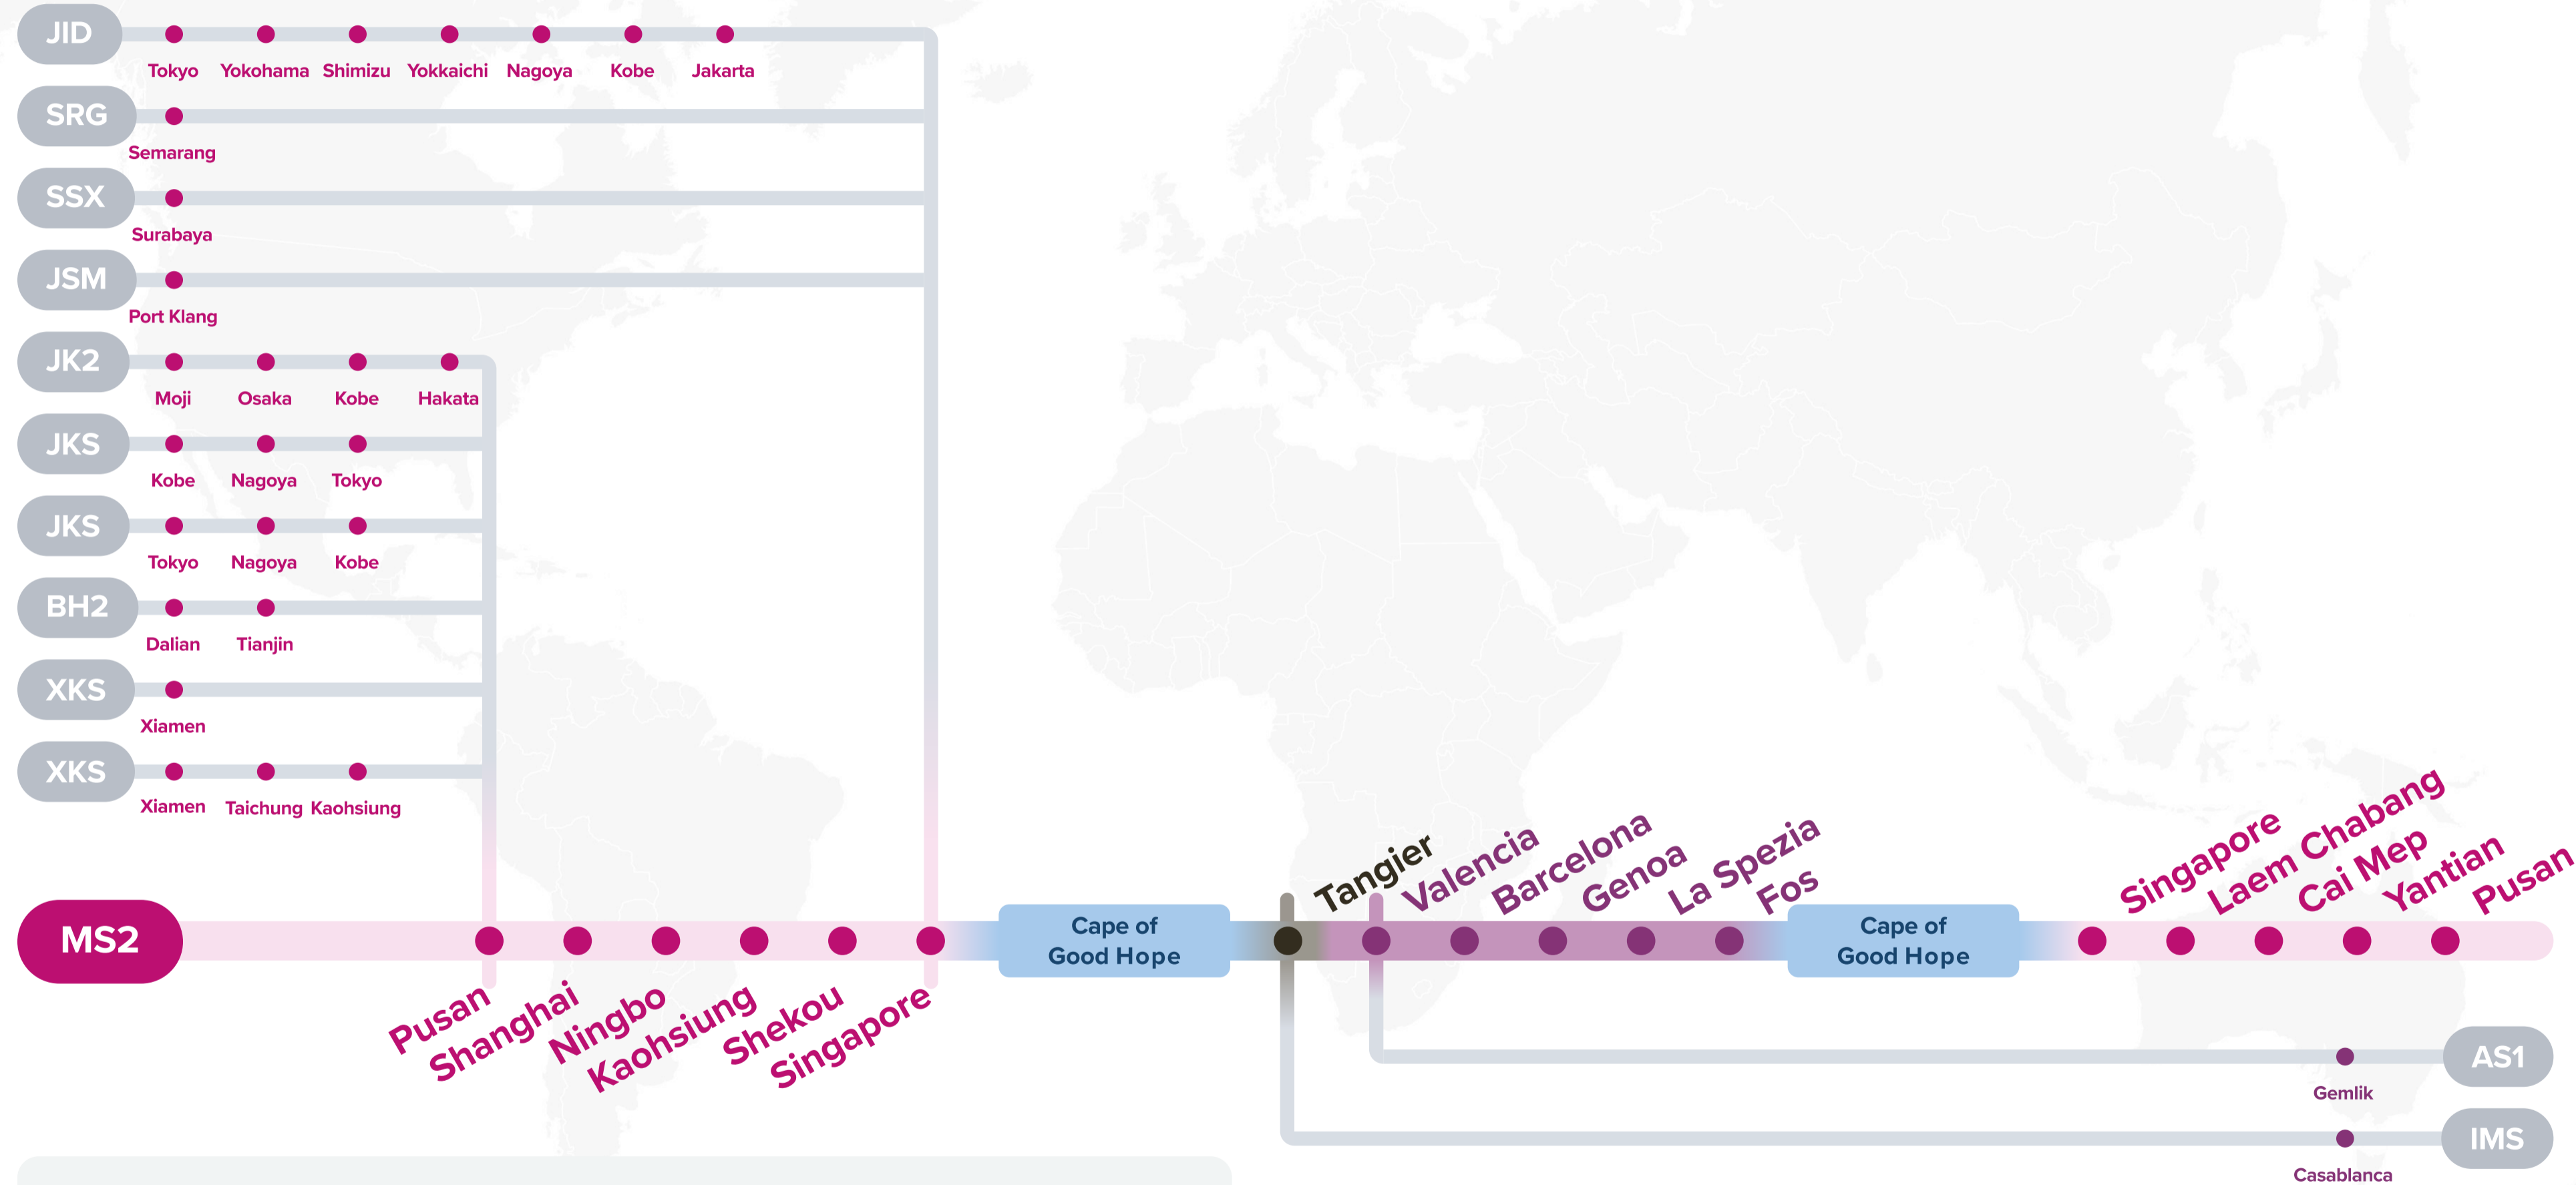

Asia – Mediterranean Service (via CoGH)

MS2: Mediterranean Pacific South 2

Westbound

JSM: Japan Straits Malaysia   **JK2:** Japan Korea Express 2   **AS1:** Aegean Spain 1
JID: Japan Indonesia   **JKS:** Japan Shuttle East & West   **IMS:** Intra Morocco Service
SRG: Semarang Service   **BH2:** Bohai Express 2
SSX: Surabaya Singapore Express   **XKS:** Xiamen Kaohsiung Shuttle