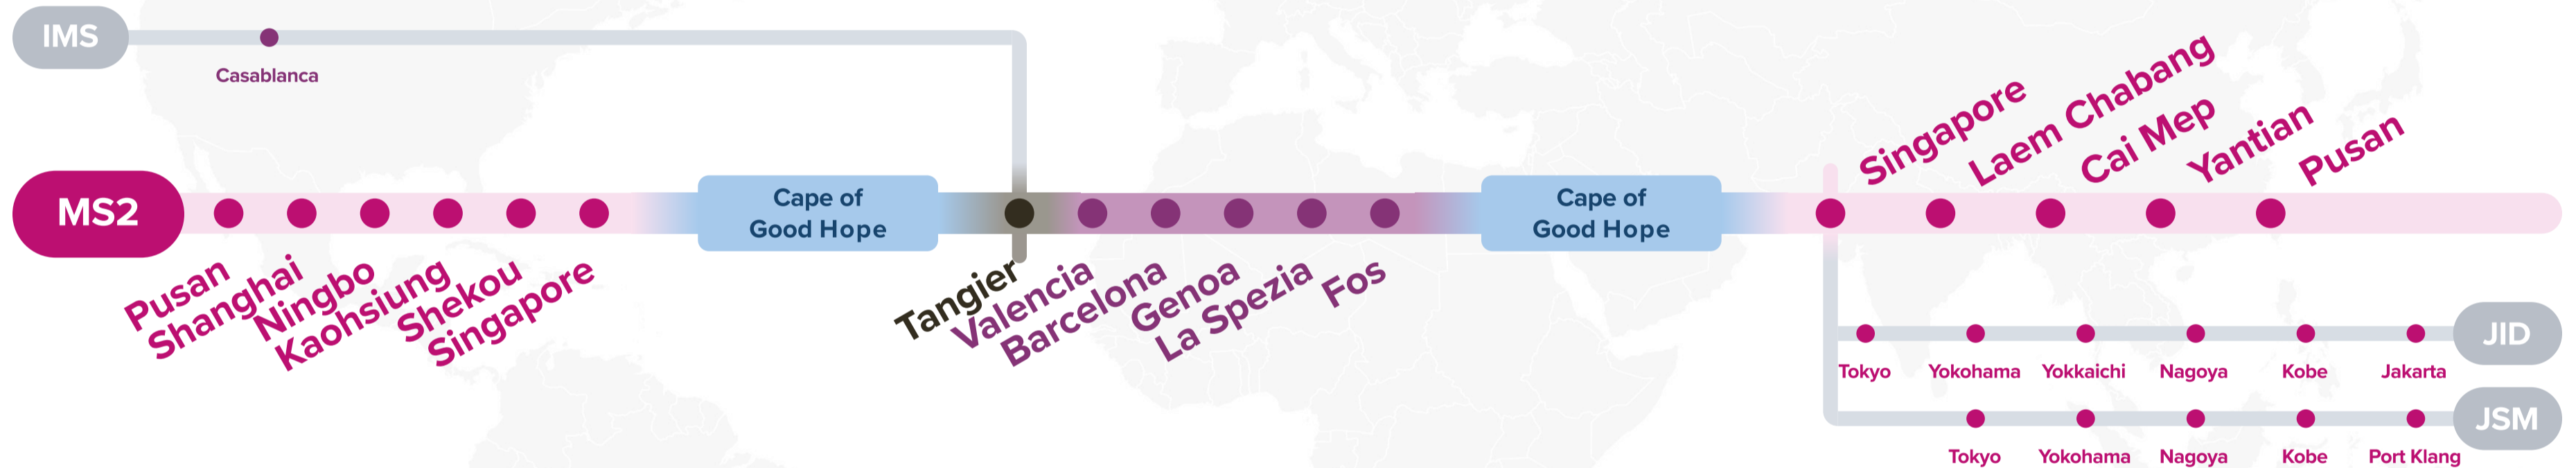

Asia – Mediterranean Service (via CoGH)

MS2: Mediterranean Pacific South 2

Westbound

JSM: Japan Straits Malaysia **JK2:** Japan Korea Express 2 **AS1:** Aegean Spain 1
JID: Japan Indonesia **JKS:** Japan Shuttle East & West **IMS:** Intra Morocco Service
SRG: Semarang Service **BH2:** Bohai Express 2
SSX: Surabaya Singapore Express **XKS:** Xiamen Kaohsiung Shuttle

Asia – Mediterranean Service (via CoGH)

MS2: Mediterranean Pacific South 2

Eastbound

IMS: Intra Morocco Service

JID: Japan Indonesia

JSM: Japan Straits Malaysia

Service Features

- Extensive coverage of East Asia ports with fast transit to Turkiye.
- Direct access from Eastern Mediterranean and Egypt to East Asia.

Eastbound

WESTBOUND ←
EASTBOUND →

Service Features

- Dedicated service connection West India, Pakistan with West, East Mediterranean ports directly.

Port Rotation

(Terminals are subject to change)

ORIGIN	CODE	ETA	ETD	TERMINAL
NHAVA SHEVA	NSA	FRI	SAT	BHARAT MUMBAI CONTAINER TERMINALS (PSA)
KARACHI	KHI	MON	MON	SOUTH ASIA PAKISTAN TERMINALS
MUNDRA	MUN	TUE	WED	ADANI INTERNATIONAL CONTAINER TERMINAL (CT3)
ALGECIRAS	ALG	MON	TUE	TOTAL TERMINAL INTERNATIONAL ALGECIRAS
VALENCIA	VLC	WED	FRI	APM TERMINALS VALENCIA
BARCELONA	BCN	SAT	SUN	APM TERMINALS BARCELONA
GENOA	GOA	MON	WED	VOLTRI TERMINAL EUROPE (VTE-PSA)
PIRAEUS	PIR	SAT	MON	PIRAEUS CONTAINER TERMINAL (PCT)
ALGECIRAS	ALG	THU	FRI	TOTAL TERMINAL INTERNATIONAL ALGECIRAS
KARACHI	KHI	THU	THU	SOUTH ASIA PAKISTAN TERMINALS
MUNDRA	MUN	FRI	SAT	ADANI INTERNATIONAL CONTAINER TERMINAL (CT3)
NHAVA SHEVA	NSA	SUN	SAT	BHARAT MUMBAI CONTAINER TERMINALS (PSA)

AD1: Adriatic Service 1

EMA: East Mediterranean America

Your Number **ONE** Shipping Partner

Connecting the
East and the West

Ocean Network Express Pte. Ltd.
7 Straits View, #16-01 Marina One East Tower, Singapore 018936
www.one-line.com