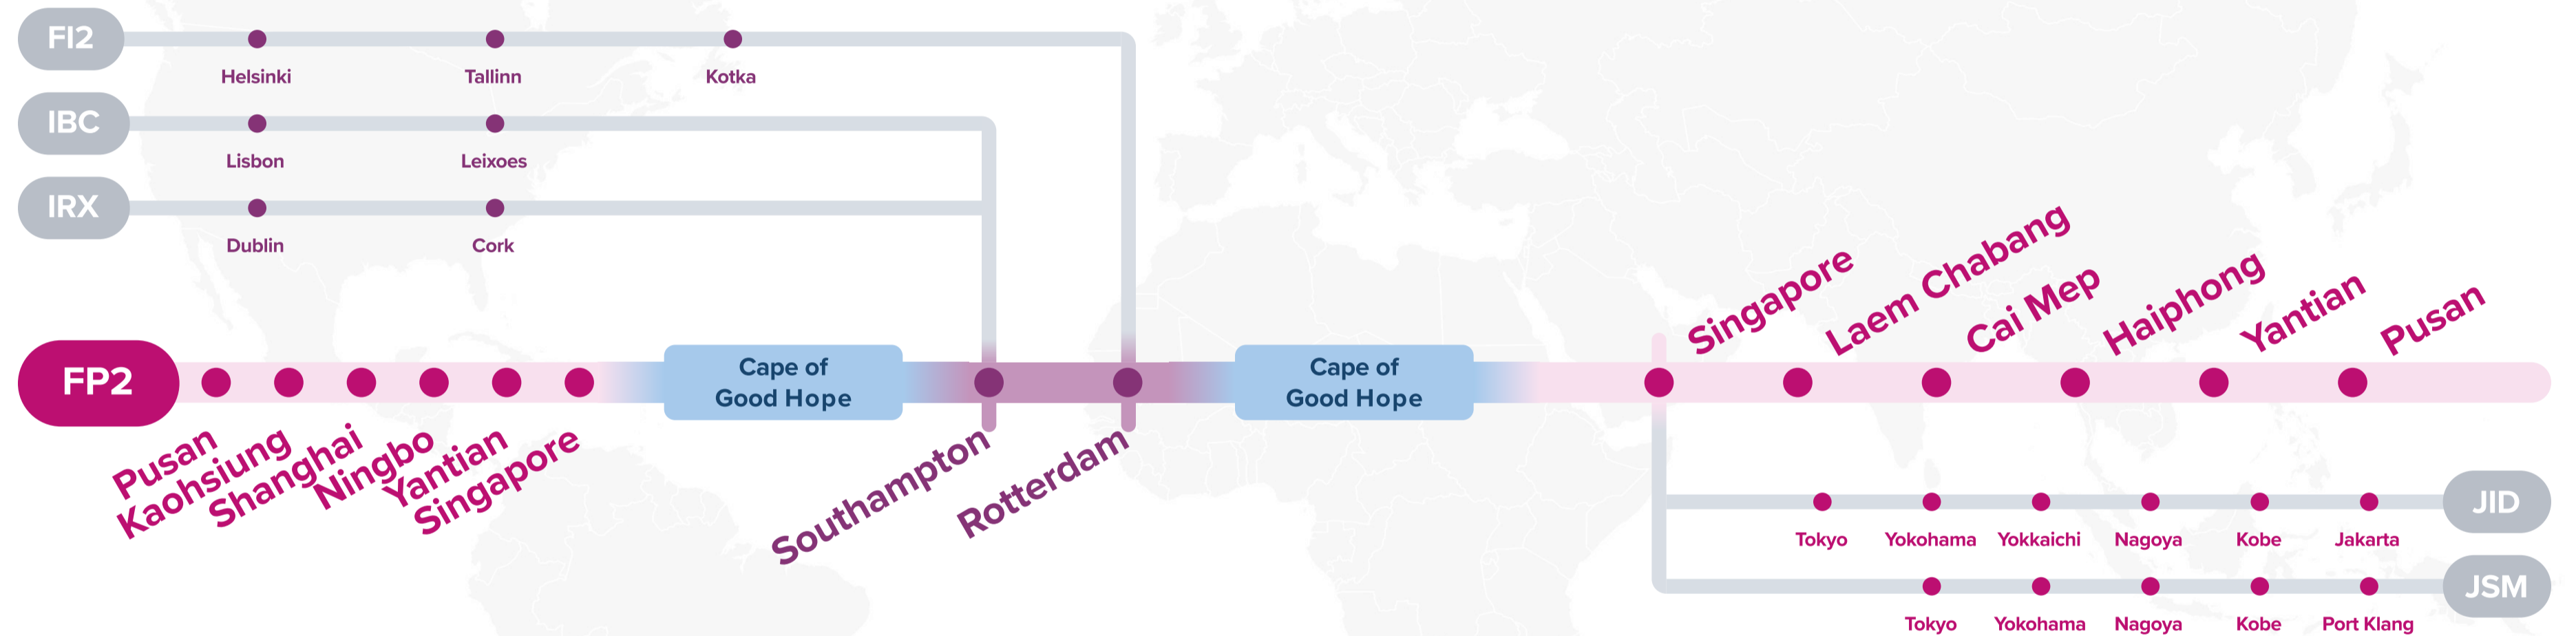

FP2: Far East Pacific 2

Westbound

Asia – North Europe Service (via CoGH)

FP2: Far East Pacific 2

Eastbound

FI2: Finland Express 2

JID: Japan Indonesia

IBC: Iberia Europe Service

JSM: Japan Straits Malaysia

IRX: Irish Sea Express

WESTBOUND ←
EASTBOUND →

Service Features

- █ Direct service from China and Southeast Asia into Felixstowe, Hamburg and Antwerp.
- █ Unique coverage into Algeciras.
- █ Seamless coverage from North Europe into China.

Port Rotation

(Terminals are subject to change)

ORIGIN	CODE	ETA	ETD	TERMINAL
QINGDAO	TAO	WED	SAT	QINGDAO NEW QIANWAN CONTAINER TERMINAL (QQCT)
NINGBO	NGB	SUN	WED	NINGBO DAXIE CONTAINER TERMINAL
YANTIAN	YTN	SAT	TUE	YANTIAN INTERNATIONAL CONTAINER TERMINAL (YICT)
SINGAPORE	SIN	SAT	SUN	PSA SINGAPORE
FELIXSTOWE	FXT	TUE	FRI	PORT OF FELIXSTOWE
ANTWERP	ANR	TUE	SAT	PSA - NOORDZEE TERMINAL 913
HAMBURG	HAM	TUE	FRI	HHLA CONTAINER TERMINAL BUCHARDKAI (CTB)
QINGDAO	TAO	WED	SAT	QINGDAO NEW QIANWAN CONTAINER TERMINAL (QQCT)

WESTBOUND ←
EASTBOUND →

Service Features

- Express service from China and Southeast Asia to Le Havre.
- Competitive transit from Antwerp and Le Havre to China and Southeast Asia.

Port Rotation

(Terminals are subject to change)