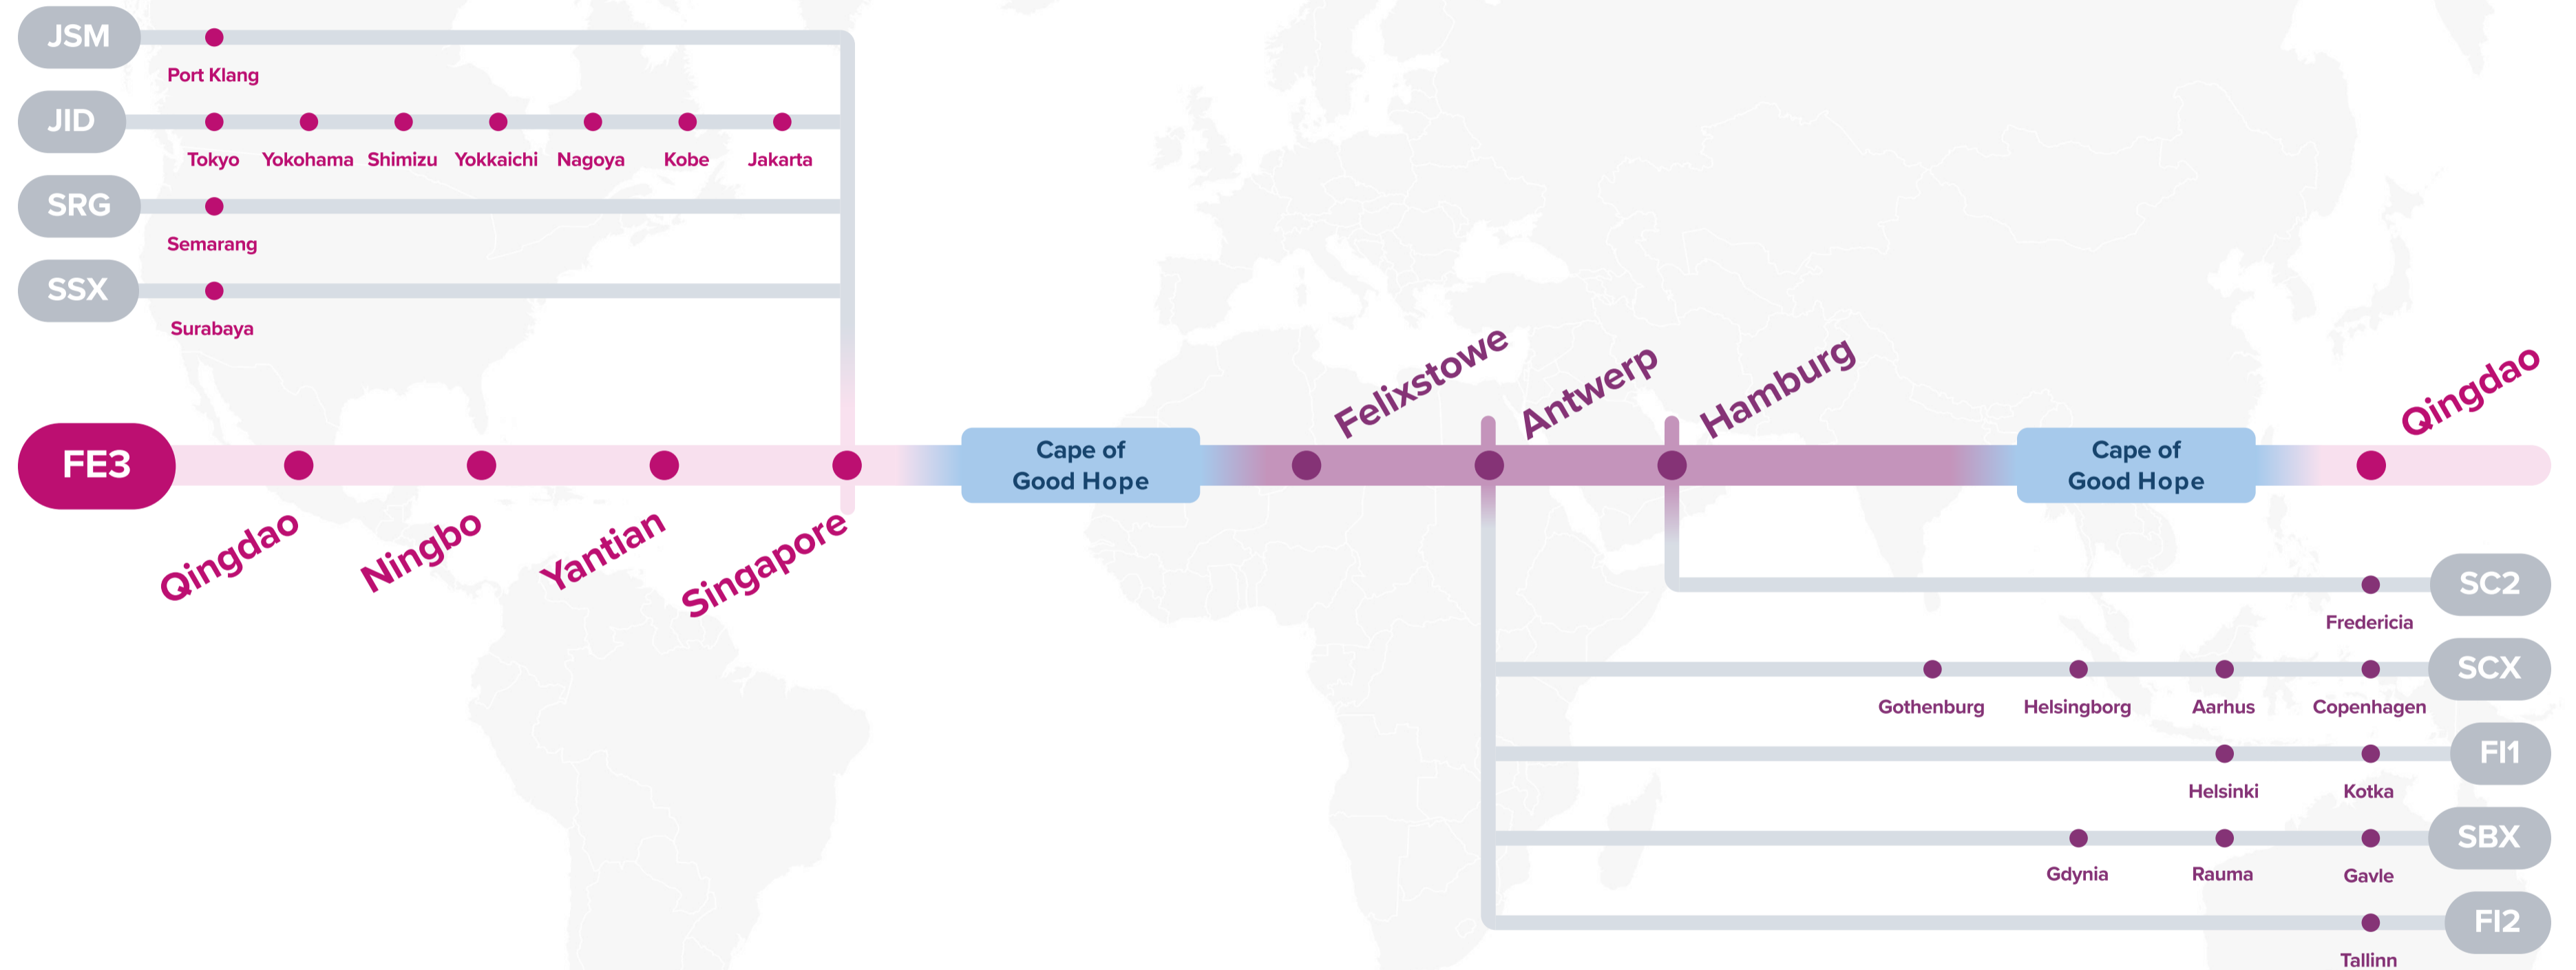

JSM: Japan Straits Malaysia

IRX: Irish Sea Express

WESTBOUND ←
EASTBOUND →

Service Features

- █ Direct service from China and Southeast Asia into Felixstowe, Hamburg and Antwerp.
- █ Unique coverage into Algeciras.
- █ Seamless coverage from North Europe into China.

Port Rotation

(Terminals are subject to change)

ORIGIN	CODE	ETA	ETD	TERMINAL
QINGDAO	TAO	WED	SAT	QINGDAO NEW QIANWAN CONTAINER TERMINAL (QQCT)
NINGBO	NGB	SUN	WED	NINGBO DAXIE CONTAINER TERMINAL
YANTIAN	YTN	SAT	TUE	YANTIAN INTERNATIONAL CONTAINER TERMINAL (YICT)
SINGAPORE	SIN	SAT	SUN	PSA SINGAPORE
FELIXSTOWE	FXT	TUE	FRI	PORT OF FELIXSTOWE
ANTWERP	ANR	TUE	SAT	PSA - NOORDZEE TERMINAL 913
HAMBURG	HAM	TUE	FRI	HHLA CONTAINER TERMINAL BUCHARDKAI (CTB)
QINGDAO	TAO	WED	SAT	QINGDAO NEW QIANWAN CONTAINER TERMINAL (QQCT)

Transit Time

W/B	FXT	ANR	HAM	E/B	TAO	NGB	YTN
TAO	45	52	59	FXT	54	58	64
NBO	41	48	55	ANR	46	50	56
YTN	35	42	49	HAM	40	44	50
SIN	30	37	44				

Asia – North Europe Service (via CoGH)

FE3: Far East – Europe 3 Westbound