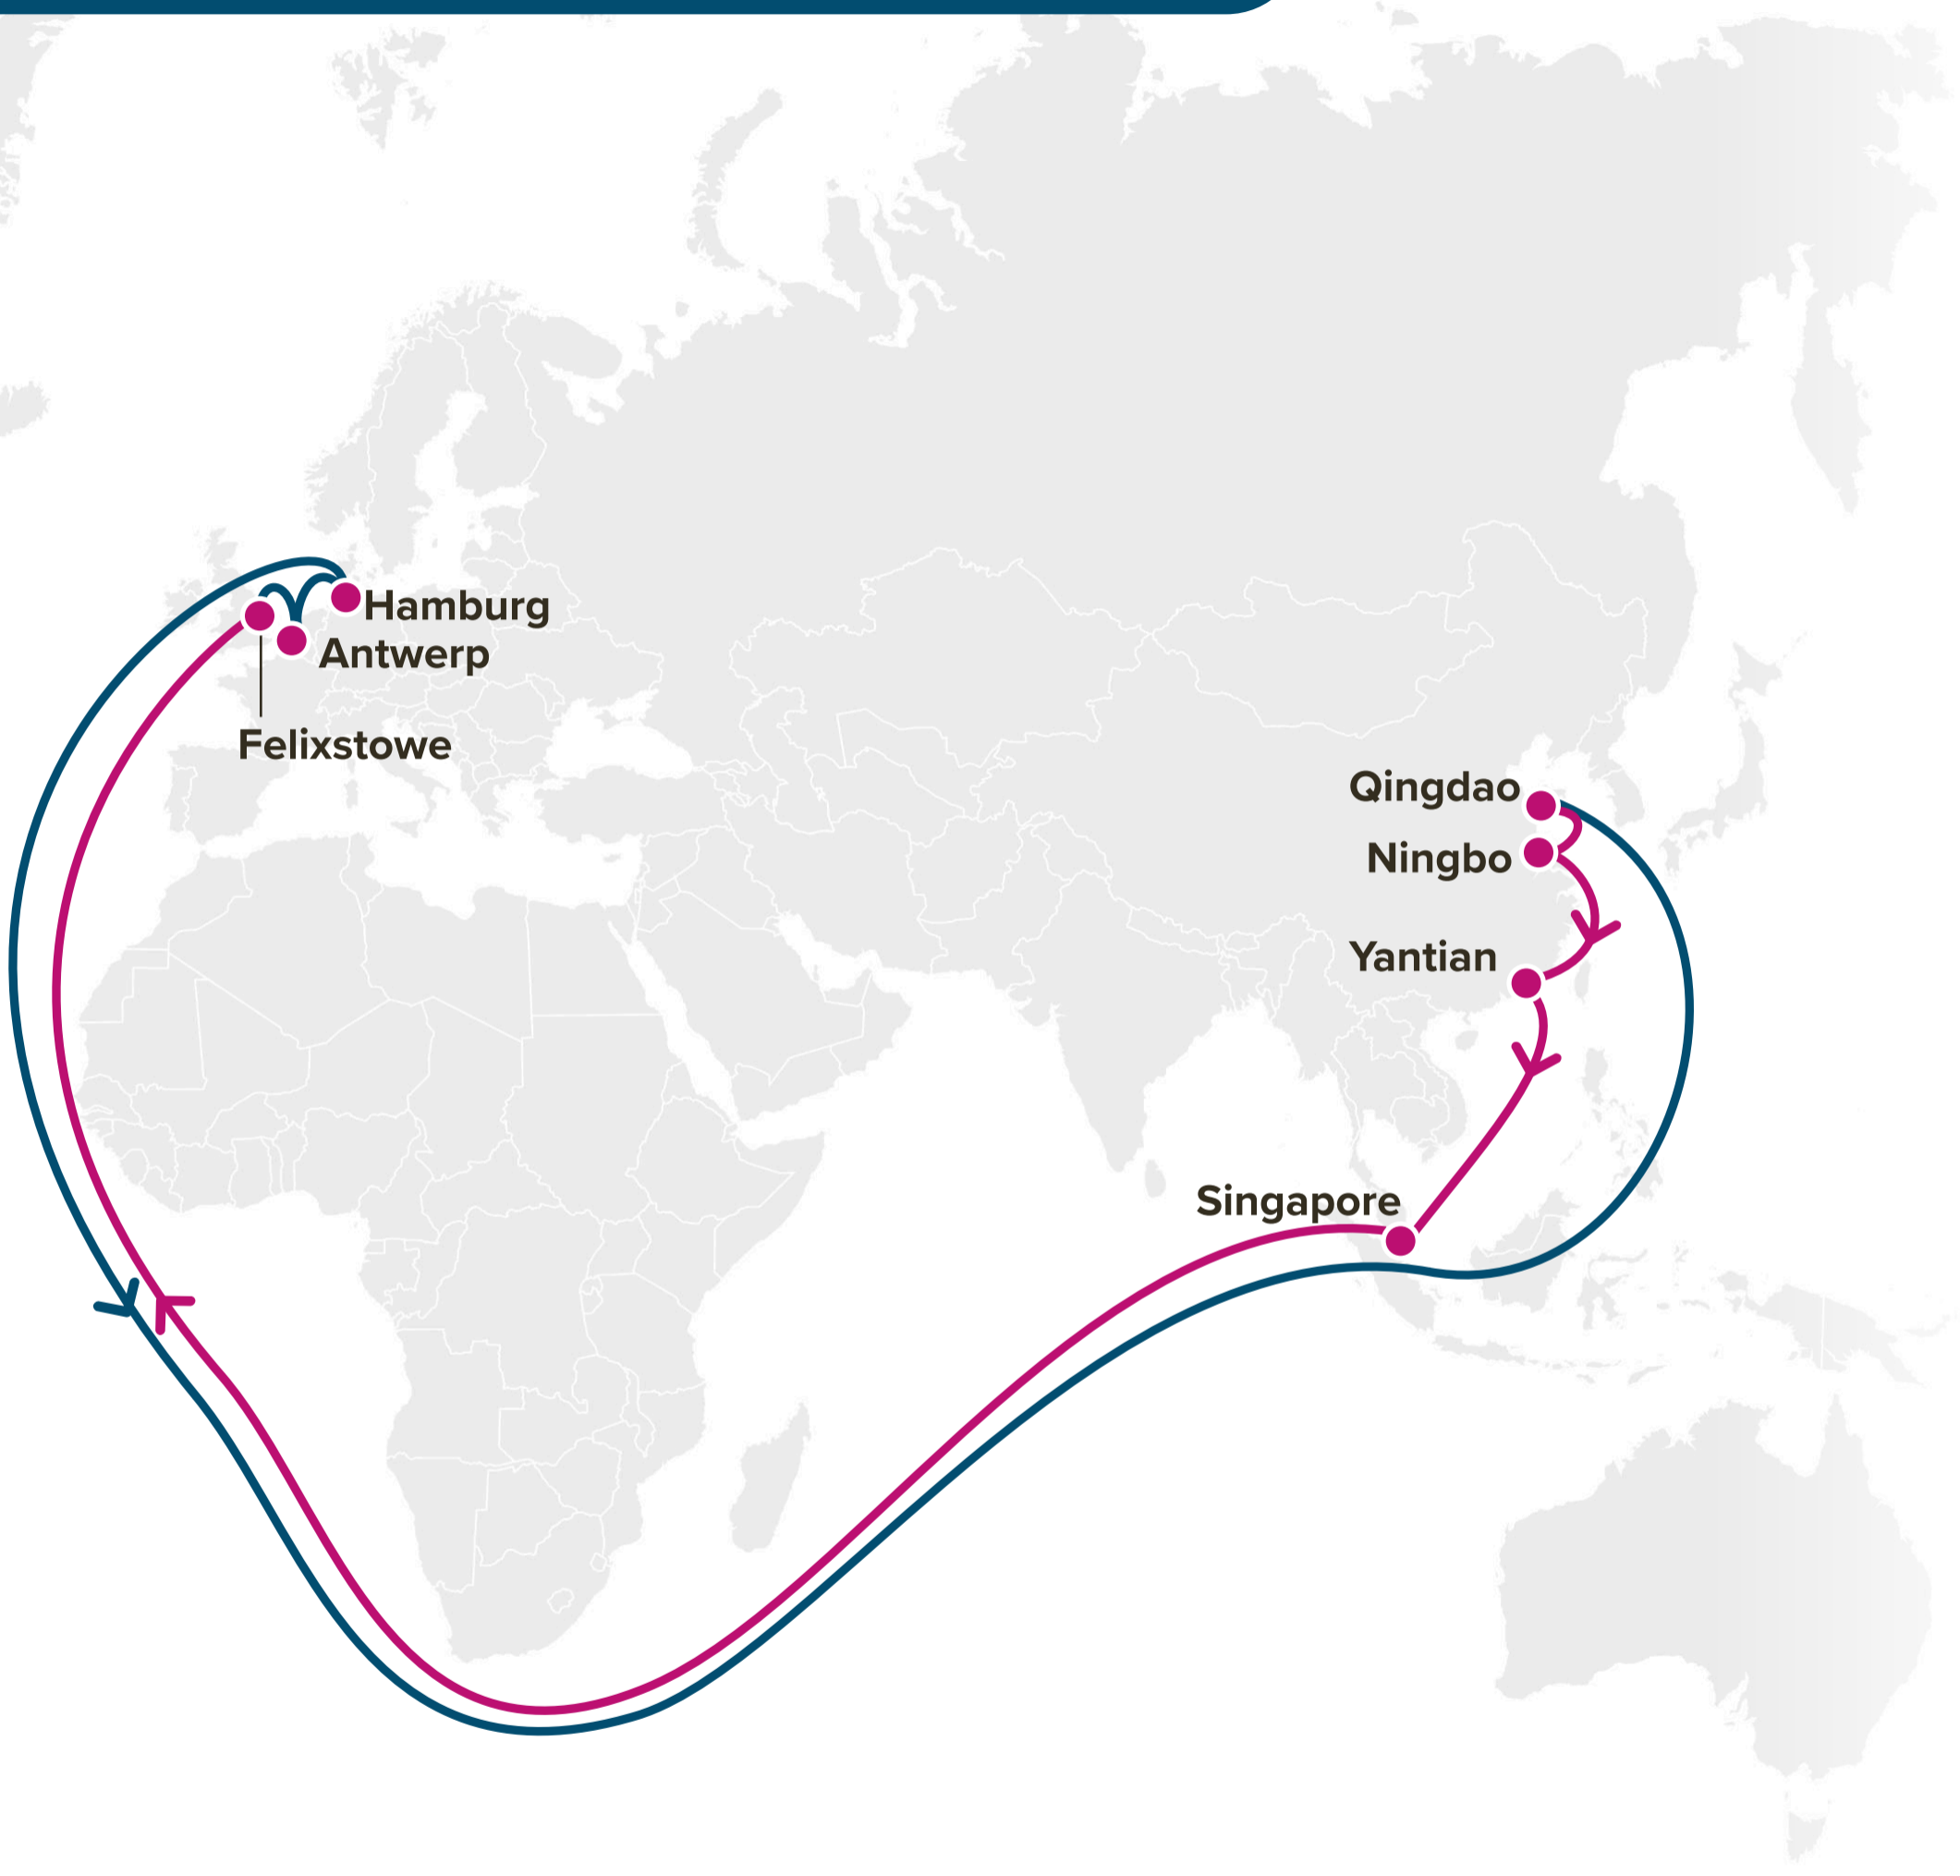

FP2: Far East Pacific 2

Westbound

Asia – North Europe Service (via CoGH)

FP2: Far East Pacific 2

Eastbound

FI2: Finland Express 2

JID: Japan Indonesia

IBC: Iberia Europe Service

JSM: Japan Straits Malaysia

IRX: Irish Sea Express

WESTBOUND ←
EASTBOUND →

Service Features

- █ Direct service from China and Southeast Asia into Felixstowe, Hamburg and Antwerp.
- █ Unique coverage into Algeciras.
- █ Seamless coverage from North Europe into China.