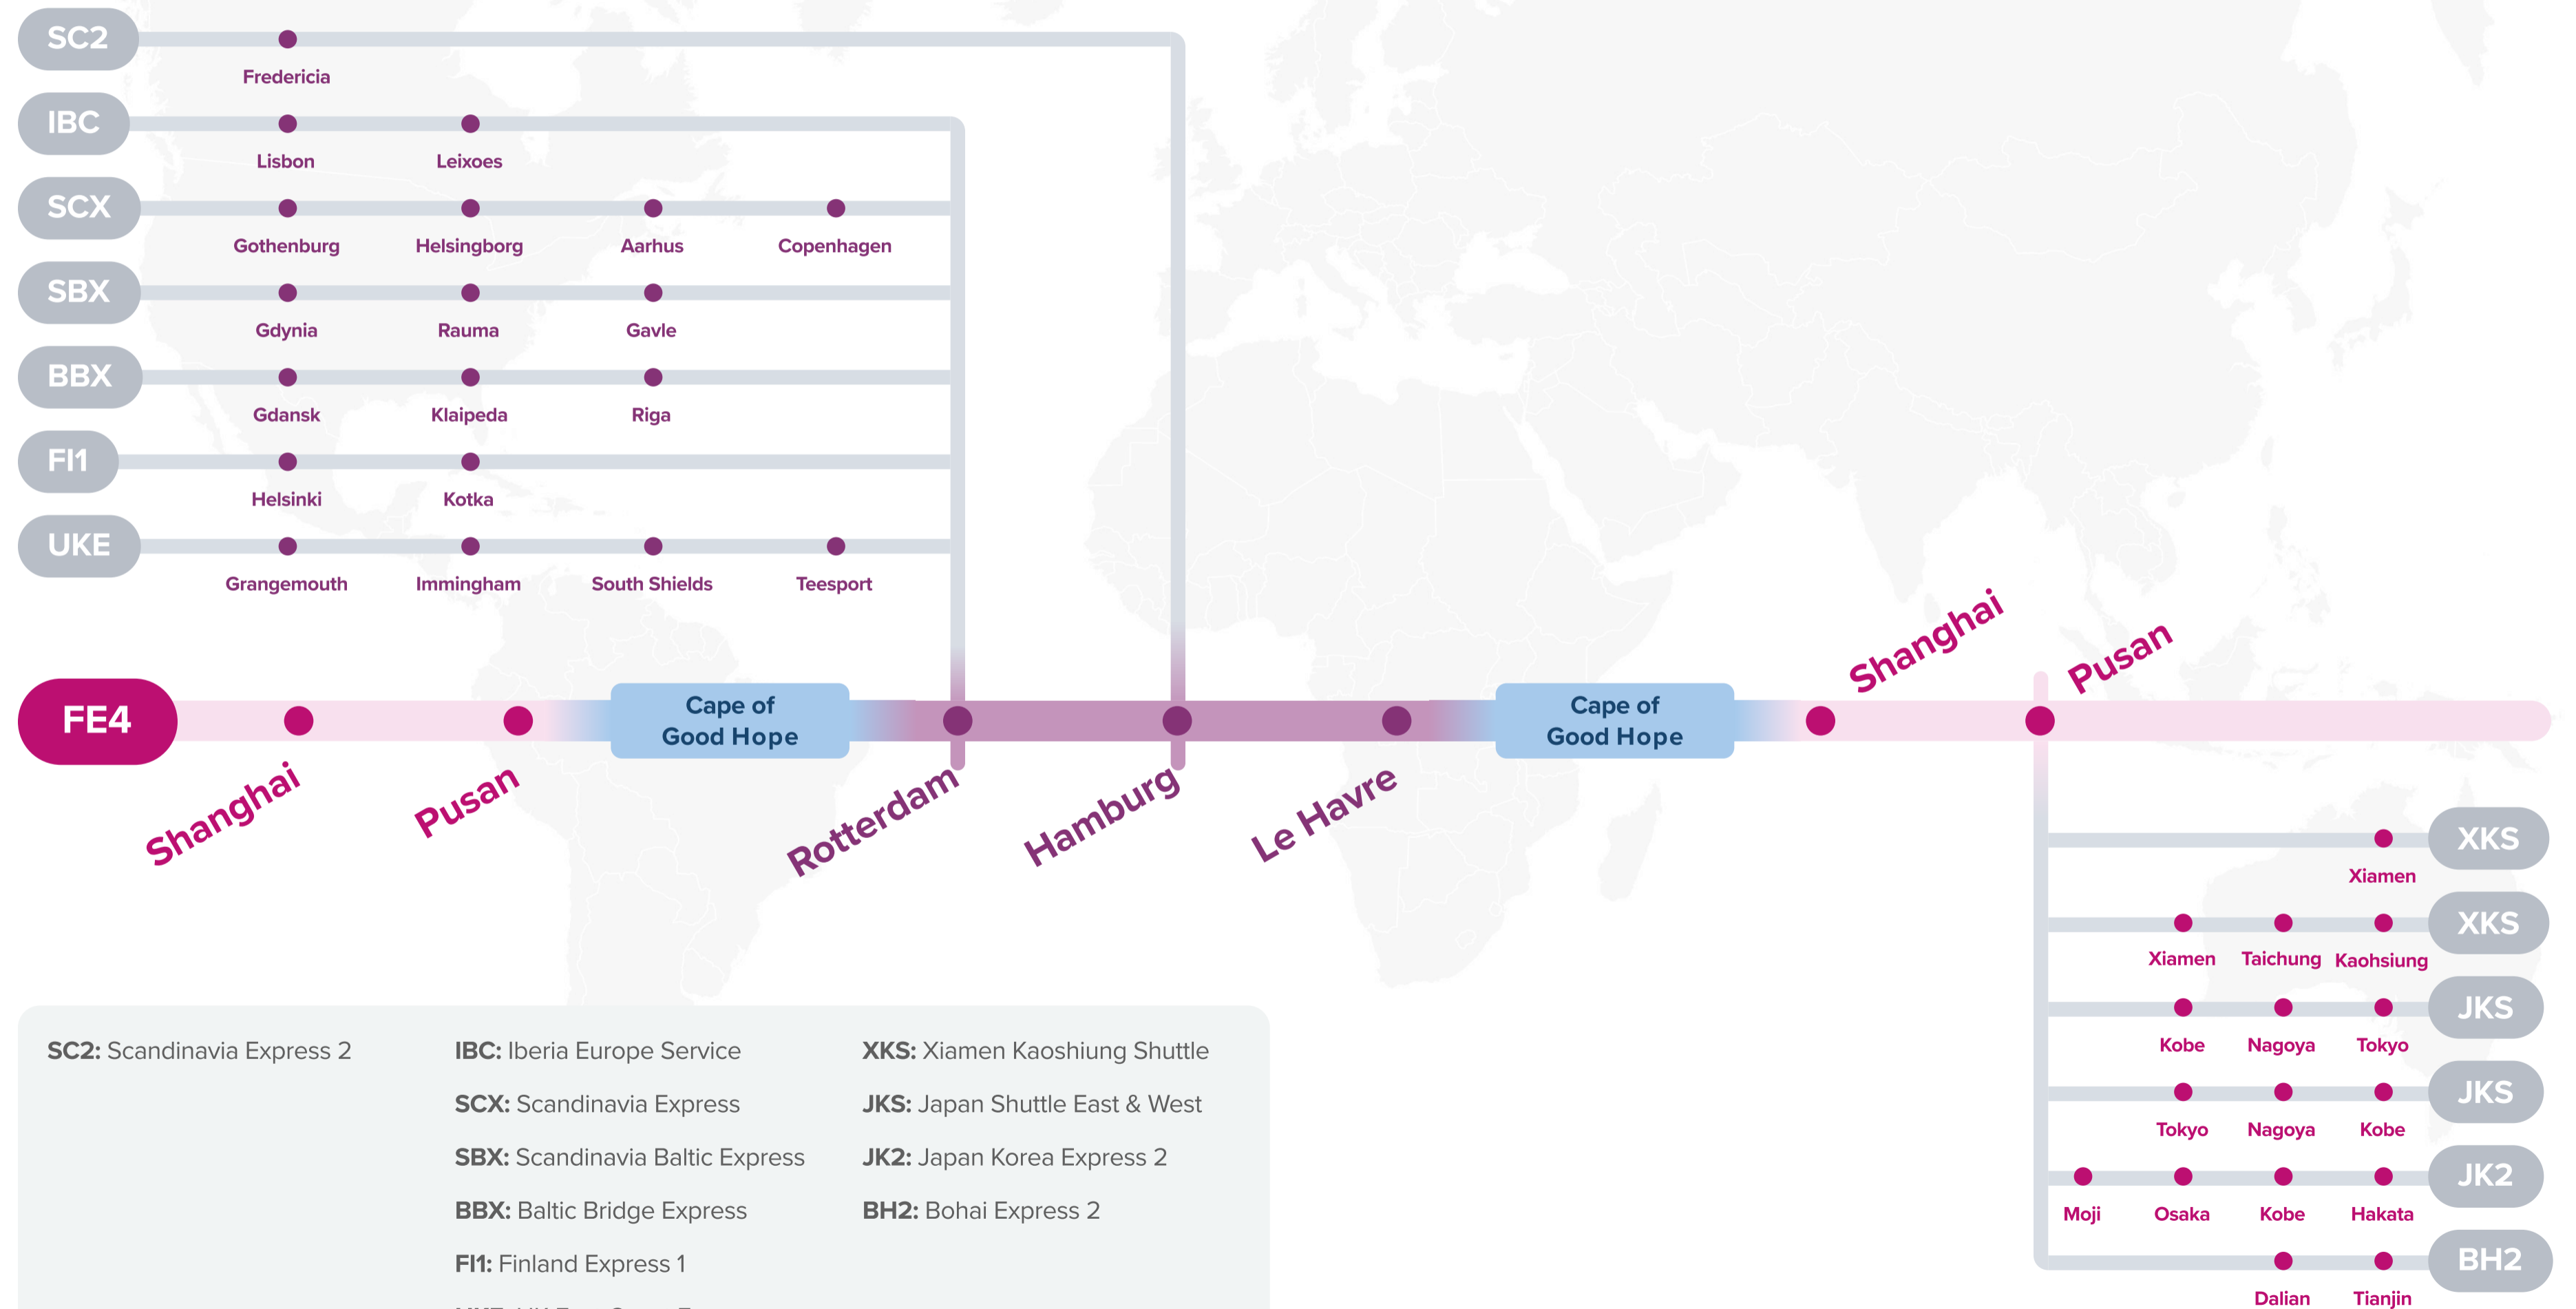

SC2: Scandinavia Express 2

IRX: Irish Sea Express

JK2: Japan Korea Express 2

IBX: Iberia Baltic Express

FI1: Finland Express 1

BH2: Bohai Express 2

SCX: Scandinavia Express

UKE: UK East Coast Express

XKS: Xiamen Kaohsiung Shuttle

SBX: Scandinavia Baltic Express

Asia – North Europe Service (via CoGH)

FE4: Far East – Europe 4 Eastbound

SC2: Scandinavia Express 2

IBC: Iberia Europe Service

XKS: Xiamen Kaoshiung Shuttle

WESTBOUND ←
EASTBOUND →

Service Features

- Express service from China and Southeast Asia to Le Havre.
- Competitive transit from Antwerp and Le Havre to China and Southeast Asia.

Port Rotation

(Terminals are subject to change)

FE5: Far East – Europe 5 Eastbound

WESTBOUND ←
EASTBOUND →

Service Features

- Comprehensive coverage of ports across Northern Europe
- Direct access to Port Klang and Southeast Asia major ports

Port Rotation