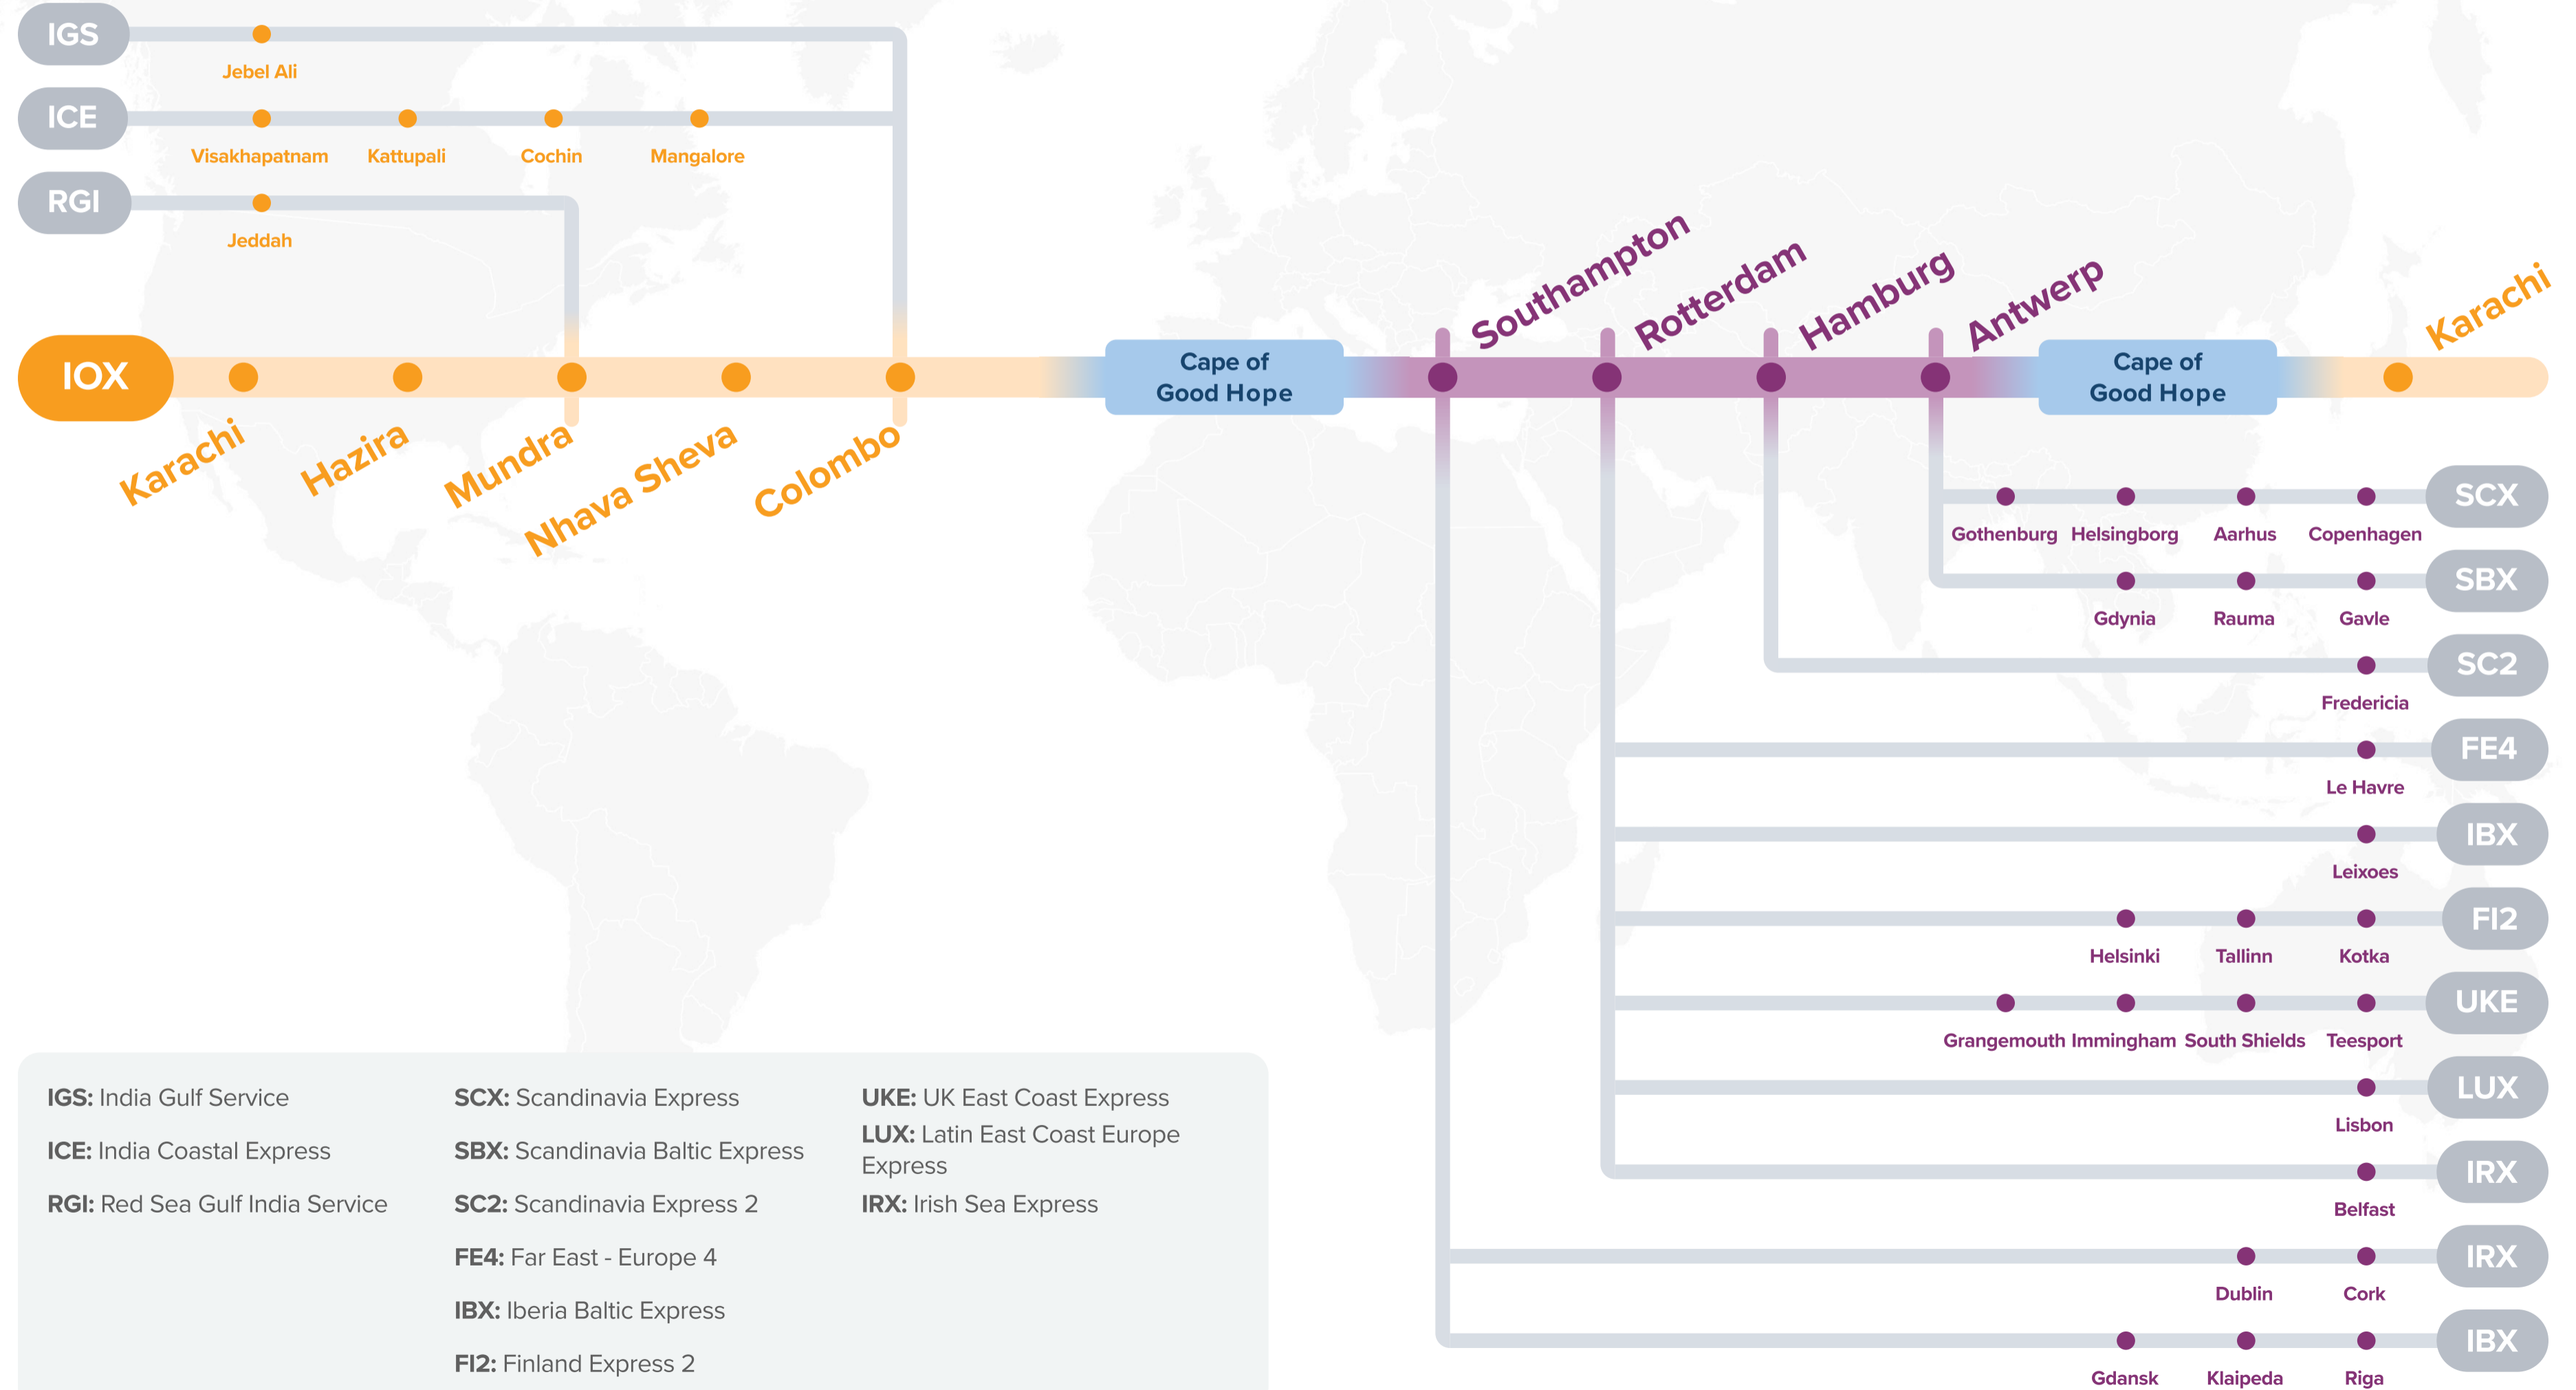

Asia – North Europe Service (via CoGH)

IOX: Indian Ocean Express

Westbound

IGS: India Gulf Service	SCX: Scandinavia Express	UKE: UK East Coast Express
ICE: India Coastal Express	SBX: Scandinavia Baltic Express	LUX: Latin East Coast Europe Express
RGI: Red Sea Gulf India Service	SC2: Scandinavia Express 2	IRX: Irish Sea Express
	FE4: Far East - Europe 4	
	IBX: Iberia Baltic Express	
	FI2: Finland Express 2