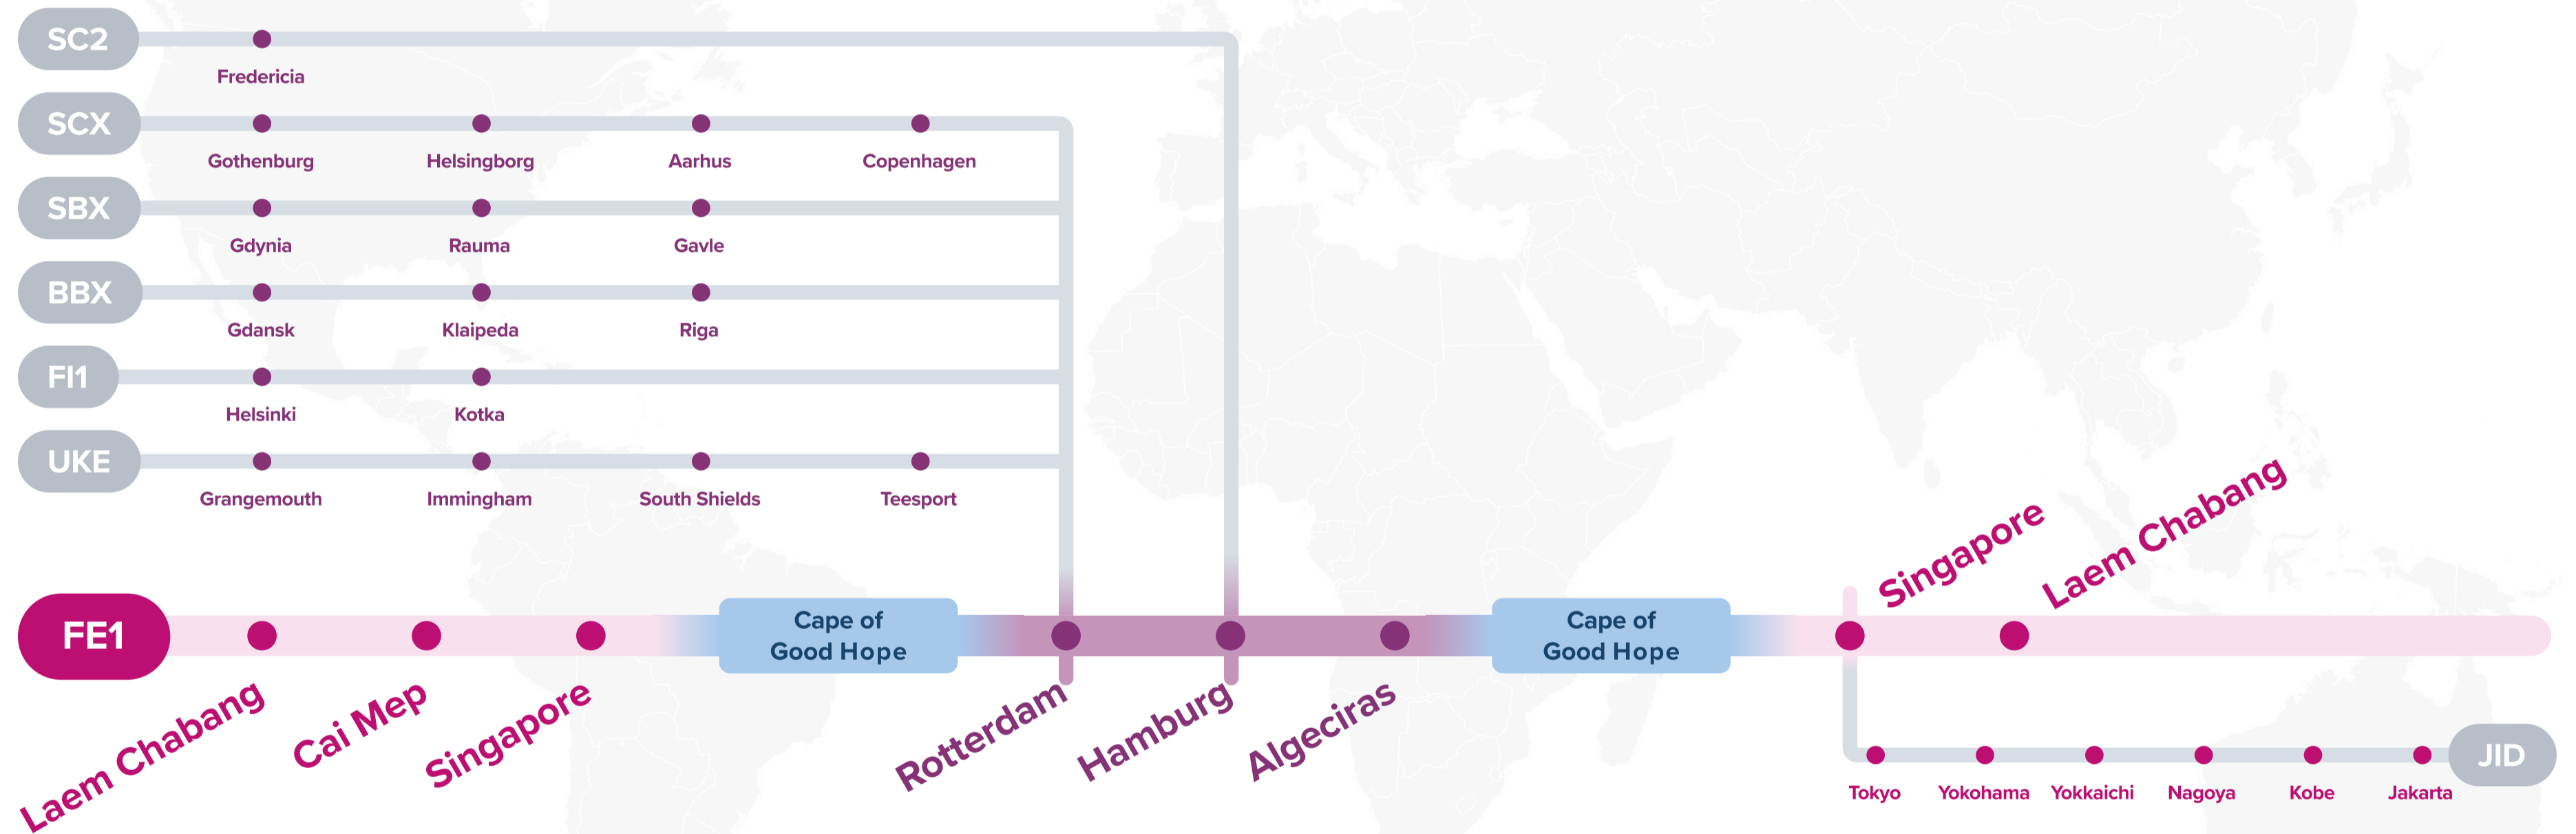

### Transit Time

W/B	RTM	HAM	ALG	E/B	SIN	LCH	CMP
LCH	38	43	53	RTM	45	49	53
CMP	34	39	49	HAM	41	45	49
SIN	31	36	46	ALG	32	36	40

Asia – North Europe Service (via CoGH)

# FE1: Far East – Europe 1 Westbound

**JID:** Japan Indonesia

**IRX:** Irish Sea Express

**F11:** Finland Express 1

**SRG:** Semarang Service

**IBX:** Iberia Baltic Express

**UKE:** UK East Coast Express

**SSX:** Surabaya Singapore Express

**SCX:** Scandinavia Express

**JSM:** Japan Straits Malaysia

**SBX:** Scandinavia Baltic Express

Asia – North Europe Service (via CoGH)

# FE1: Far East – Europe 1 Eastbound

**SC2:** Scandinavia Express 2      **BBX:** Baltic Bridge Express      **JID:** Japan Indonesia  
**SCX:** Scandinavia Express      **F11:** Finland Express 1  
**SBX:** Scandinavia Baltic Express      **UKE:** UK East Coast Express