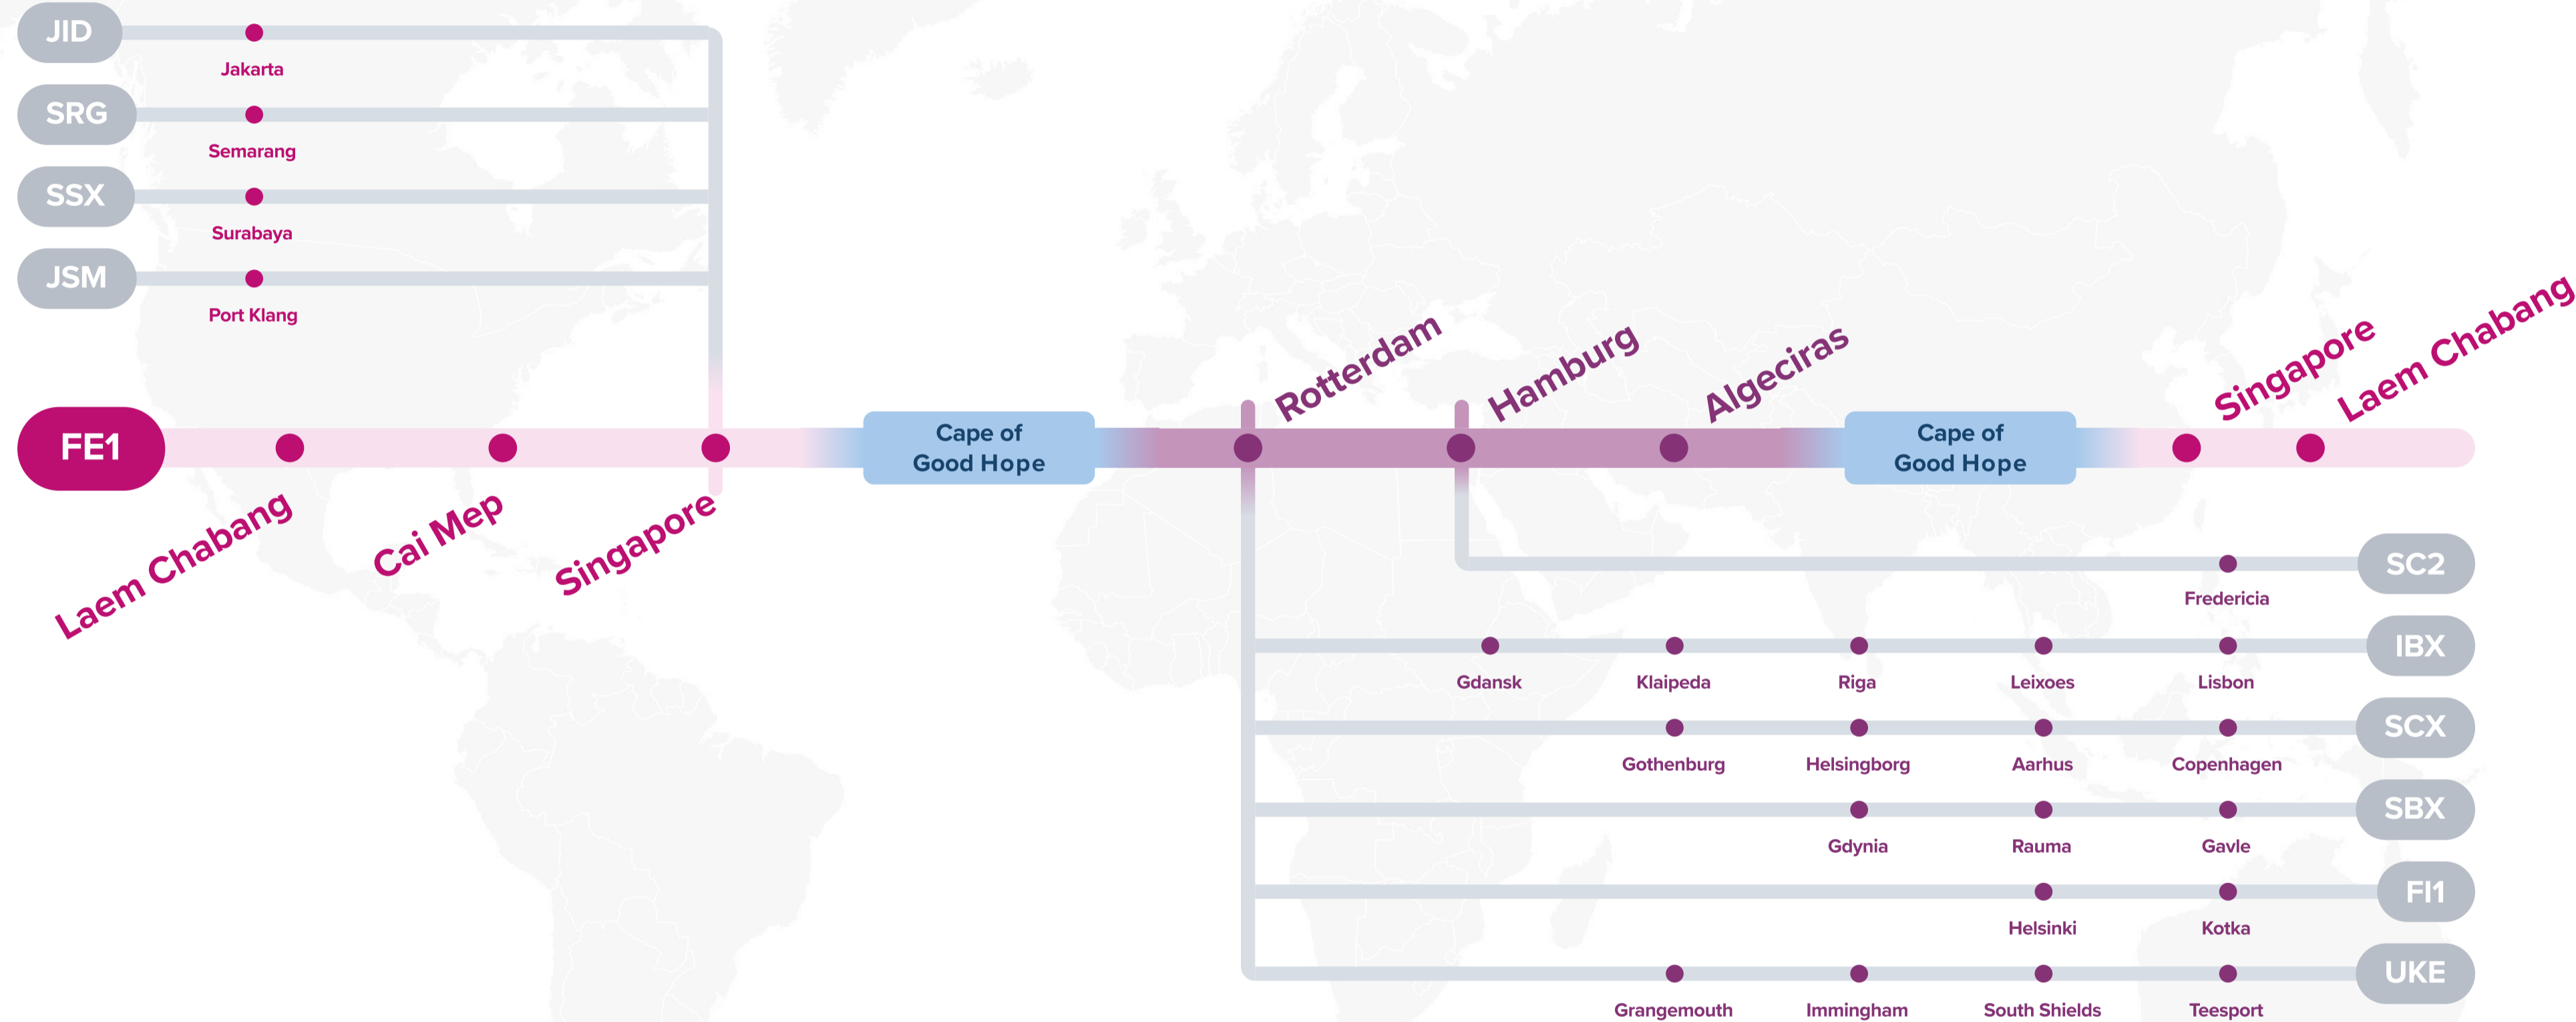

### Service Features

- Unique direct coverage from Southeast Asia Hubs: Laem Chabang and Cai Mep
- Express connection into Benelux region and Germany.

### Port Rotation

(Terminals are subject to change)

ORIGIN	CODE	ETA	ETD	TERMINAL
LAEM CHABANG	LCH	SAT	MON	HUTCHISON LAEMCHABANG TERMINAL
CAI MEP	CMP	WED	FRI	TAN CANG CAIMEP INTL TERMINAL (TCIT)
SINGAPORE	SIN	SUN	MON	PSA SINGAPORE
ROTTERDAM	RTM	THU	SAT	ROTTERDAM WORLD GATEWAY (RWG)
HAMBURG	HAM	TUE	WED	CONTAINER TERMINAL ALTENWERDER (CTA)
ALGECIRAS	ALG	FRI	FRI	TOTAL TERMINAL INTERNATIONAL (TTI)
SINGAPORE	SIN	TUE	WED	PSA SINGAPORE
LAEM CHABANG	LCH	SAT	MON	HUTCHISON LAEMCHABANG TERMINAL

### Transit Time

W/B	RTM	HAM	ALG	E/B	SIN	LCH	CMP
LCH	38	43	53	RTM	45	49	53
CMP	34	39	49	HAM	41	45	49
SIN	31	36	46	ALG	32	36	40

Asia – North Europe Service (via CoGH)

# FE1: Far East – Europe 1 Westbound

**JID:** Japan Indonesia

**IRX:** Irish Sea Express

**F11:** Finland Express 1

**SRG:** Semarang Service

**IBX:** Iberia Baltic Express

**UKE:** UK East Coast Express

**SSX:** Surabaya Singapore Express