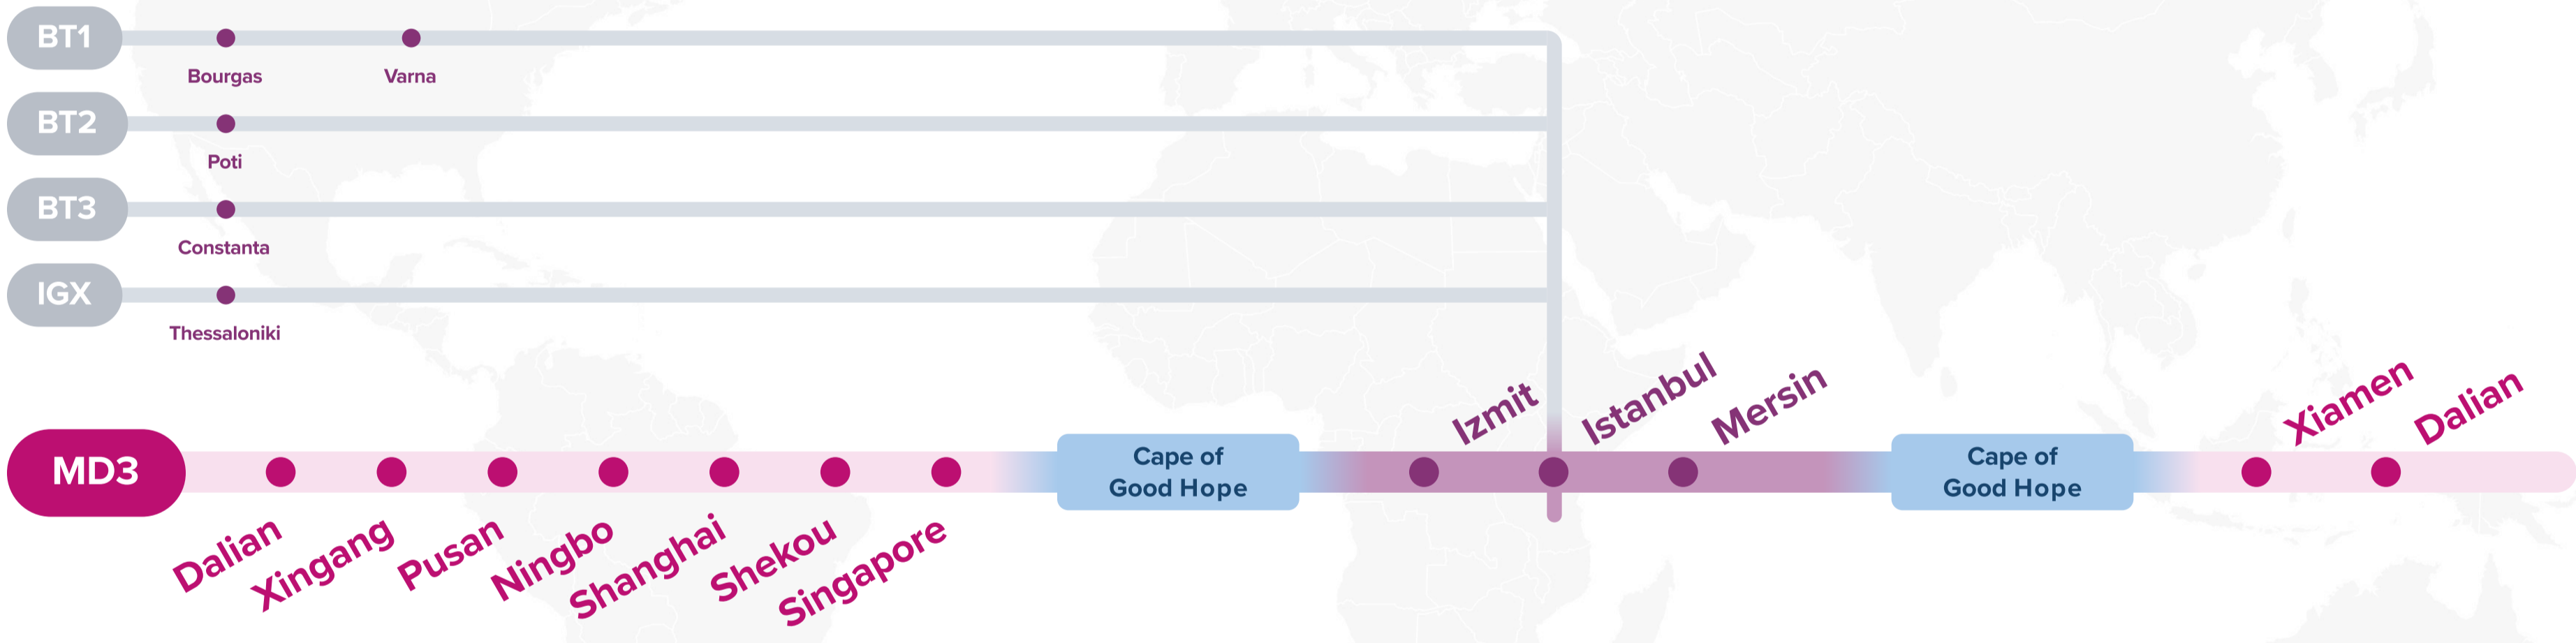

Asia – Mediterranean Service (via CoGH)

MD3: Mediterranean 3

Eastbound

BT1: Black Sea Türkiye Service
BT2: Black Sea Türkiye Service 2
BT3: Black Sea Türkiye Service 3
IGX: Intra-Greece Express