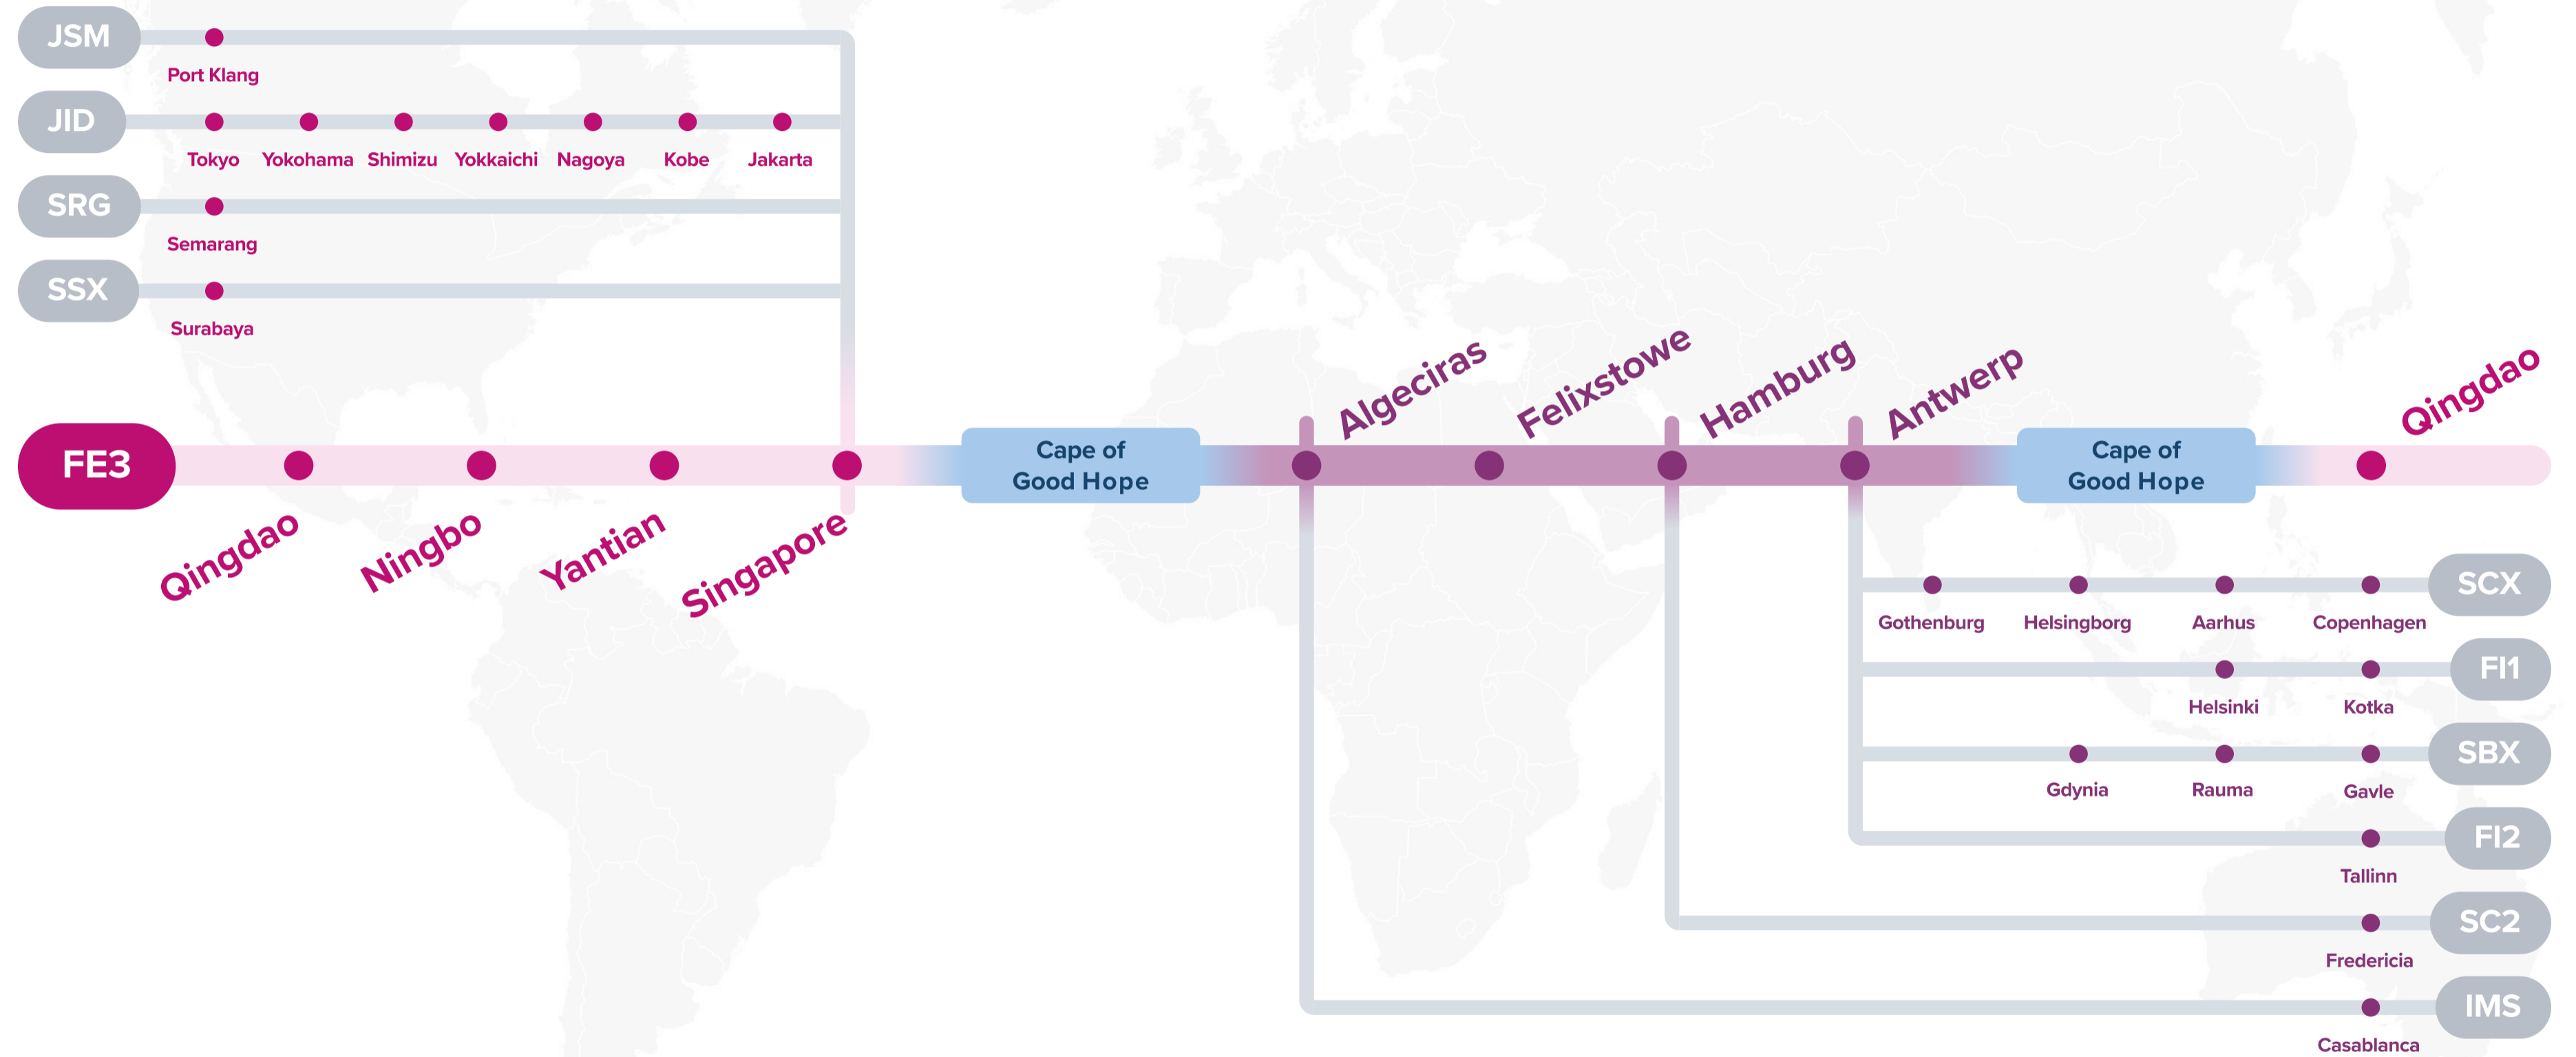

# FP2: Far East Pacific 2

Eastbound

**FI2:** Finland Express 2  
**IBC:** Iberia Europe Service  
**IRX:** Irish Sea Express  
**JID:** Japan Indonesia  
**JSM:** Japan Straits Malaysia

WESTBOUND ←  
EASTBOUND →

### Service Features

- ☐ Direct service from China and Southeast Asia into Felixstowe, Hamburg and Antwerp.
- ☐ Unique coverage into Algeciras.
- ☐ Seamless coverage from North Europe into China.

### Port Rotation

(Terminals are subject to change)

ORIGIN	CODE	ETA	ETD	TERMINAL
QINGDAO	TAO	TUE	FRI	QINGDAO NEW QIANWAN CONTAINER TERMINAL (QQCT)
NINGBO	NGB	SAT	TUE	NINGBO ZHOUSHAN PORT - BEILUN 2ND CONTAINER
YANTIAN	YTN	THU	SUN	YANTIAN INTERNATIONAL CONTAINER TERMINAL (YICT)
SINGAPORE	SIN	THU	FRI	PSA SINGAPORE
ALGECIRAS	ALG	FRI	SAT	TOTAL TERMINAL INTERNATIONAL (TTI)
FELIXSTOWE	FXT	WED	FRI	PORT OF FELIXSTOWE
HAMBURG	HAM	TUE	FRI	HHLA CONTAINER TERMINAL BUCHARDKAI (CTB)
ANTWERP	ANR	TUE	FRI	PSA - NOORDZEE TERMINAL 913
QINGDAO	TAO	TUE	FRI	QINGDAO NEW QIANWAN CONTAINER TERMINAL (QQCT)

# FE3: Far East – Europe 3 Westbound

**JSM:** Japan Straits Malaysia

**SCX:** Scandinavia Express

**SC2:** Scandinavia Express 2

**JID:** Japan Indonesia

**FI1:** Finland Express 1

**IMS:** Intra Morocco Service