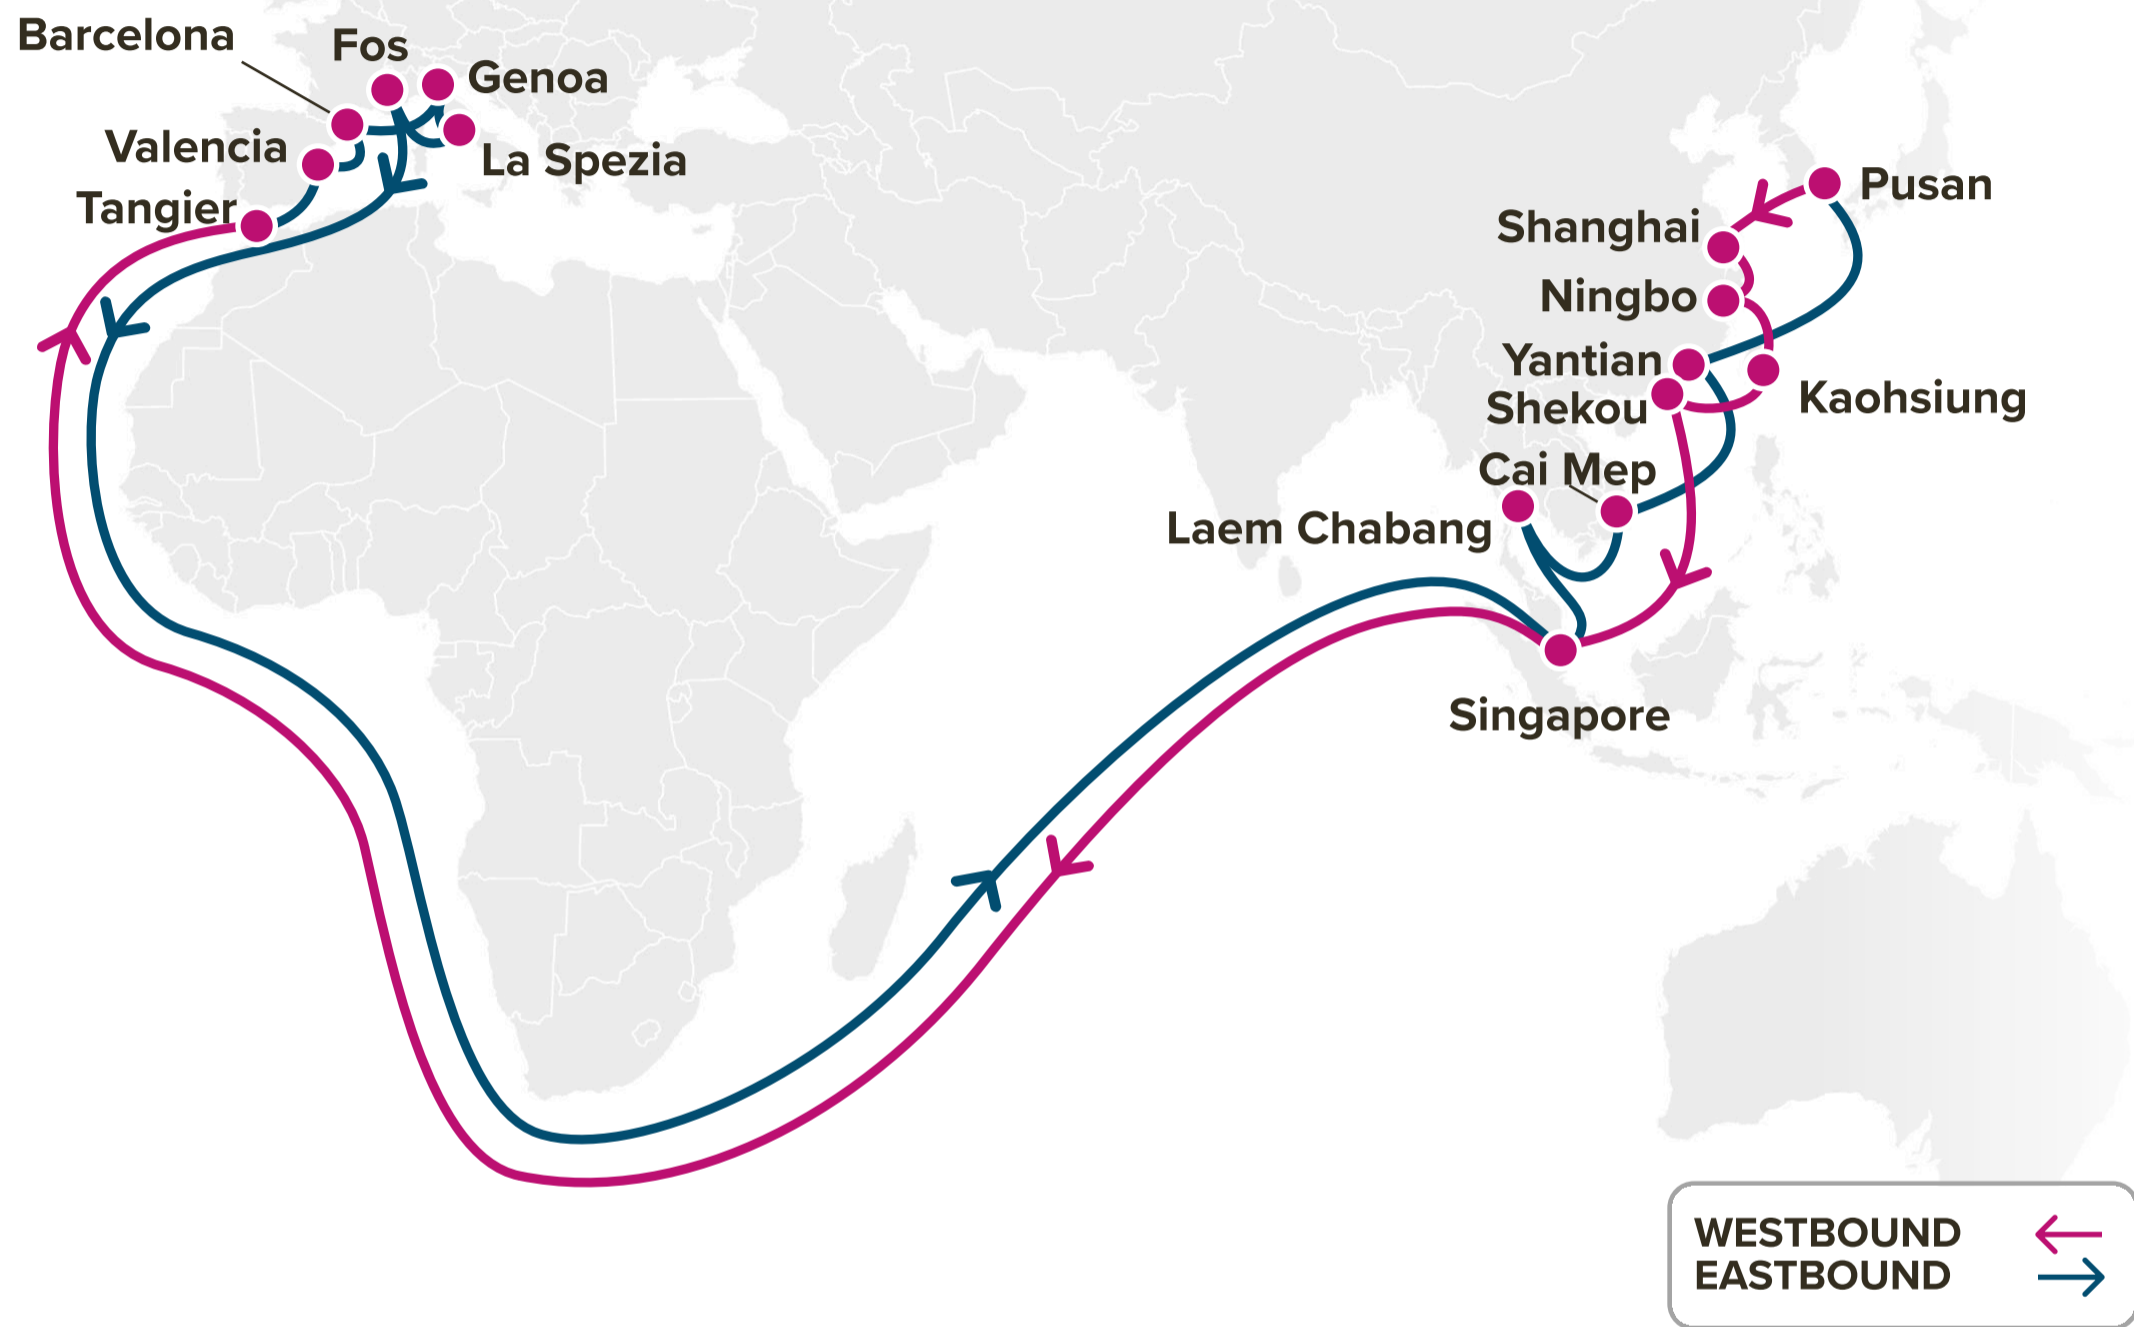

## MD1: Mediterranean 1

Westbound

**JSM:** Japan Straits Malaysia

**JID:** Japan Indonesia

**SRG:** Semarang Service

**SSX:** Surabaya Singapore Express

**BT1:** Black Sea Türkiye Service

**BT2:** Black Sea Türkiye Service 2

**BT3:** Black Sea Türkiye Service 3

**IGX:** Intra-Greece Express

**EMA:** East Mediterranean America

**AEX:** Aegean Express

**AD1:** Adriatic Service 1

**LBX:** Libya Express

**EL2:** Egypt Lebanon Türkiye 2

Asia – Mediterranean Service (via CoGH)

## Service Features

- Direct connection from East Asia and Southeast Asia to West Mediterranean Ports.
- Direct Thailand and Vietnam connection from West Mediterranean Ports.