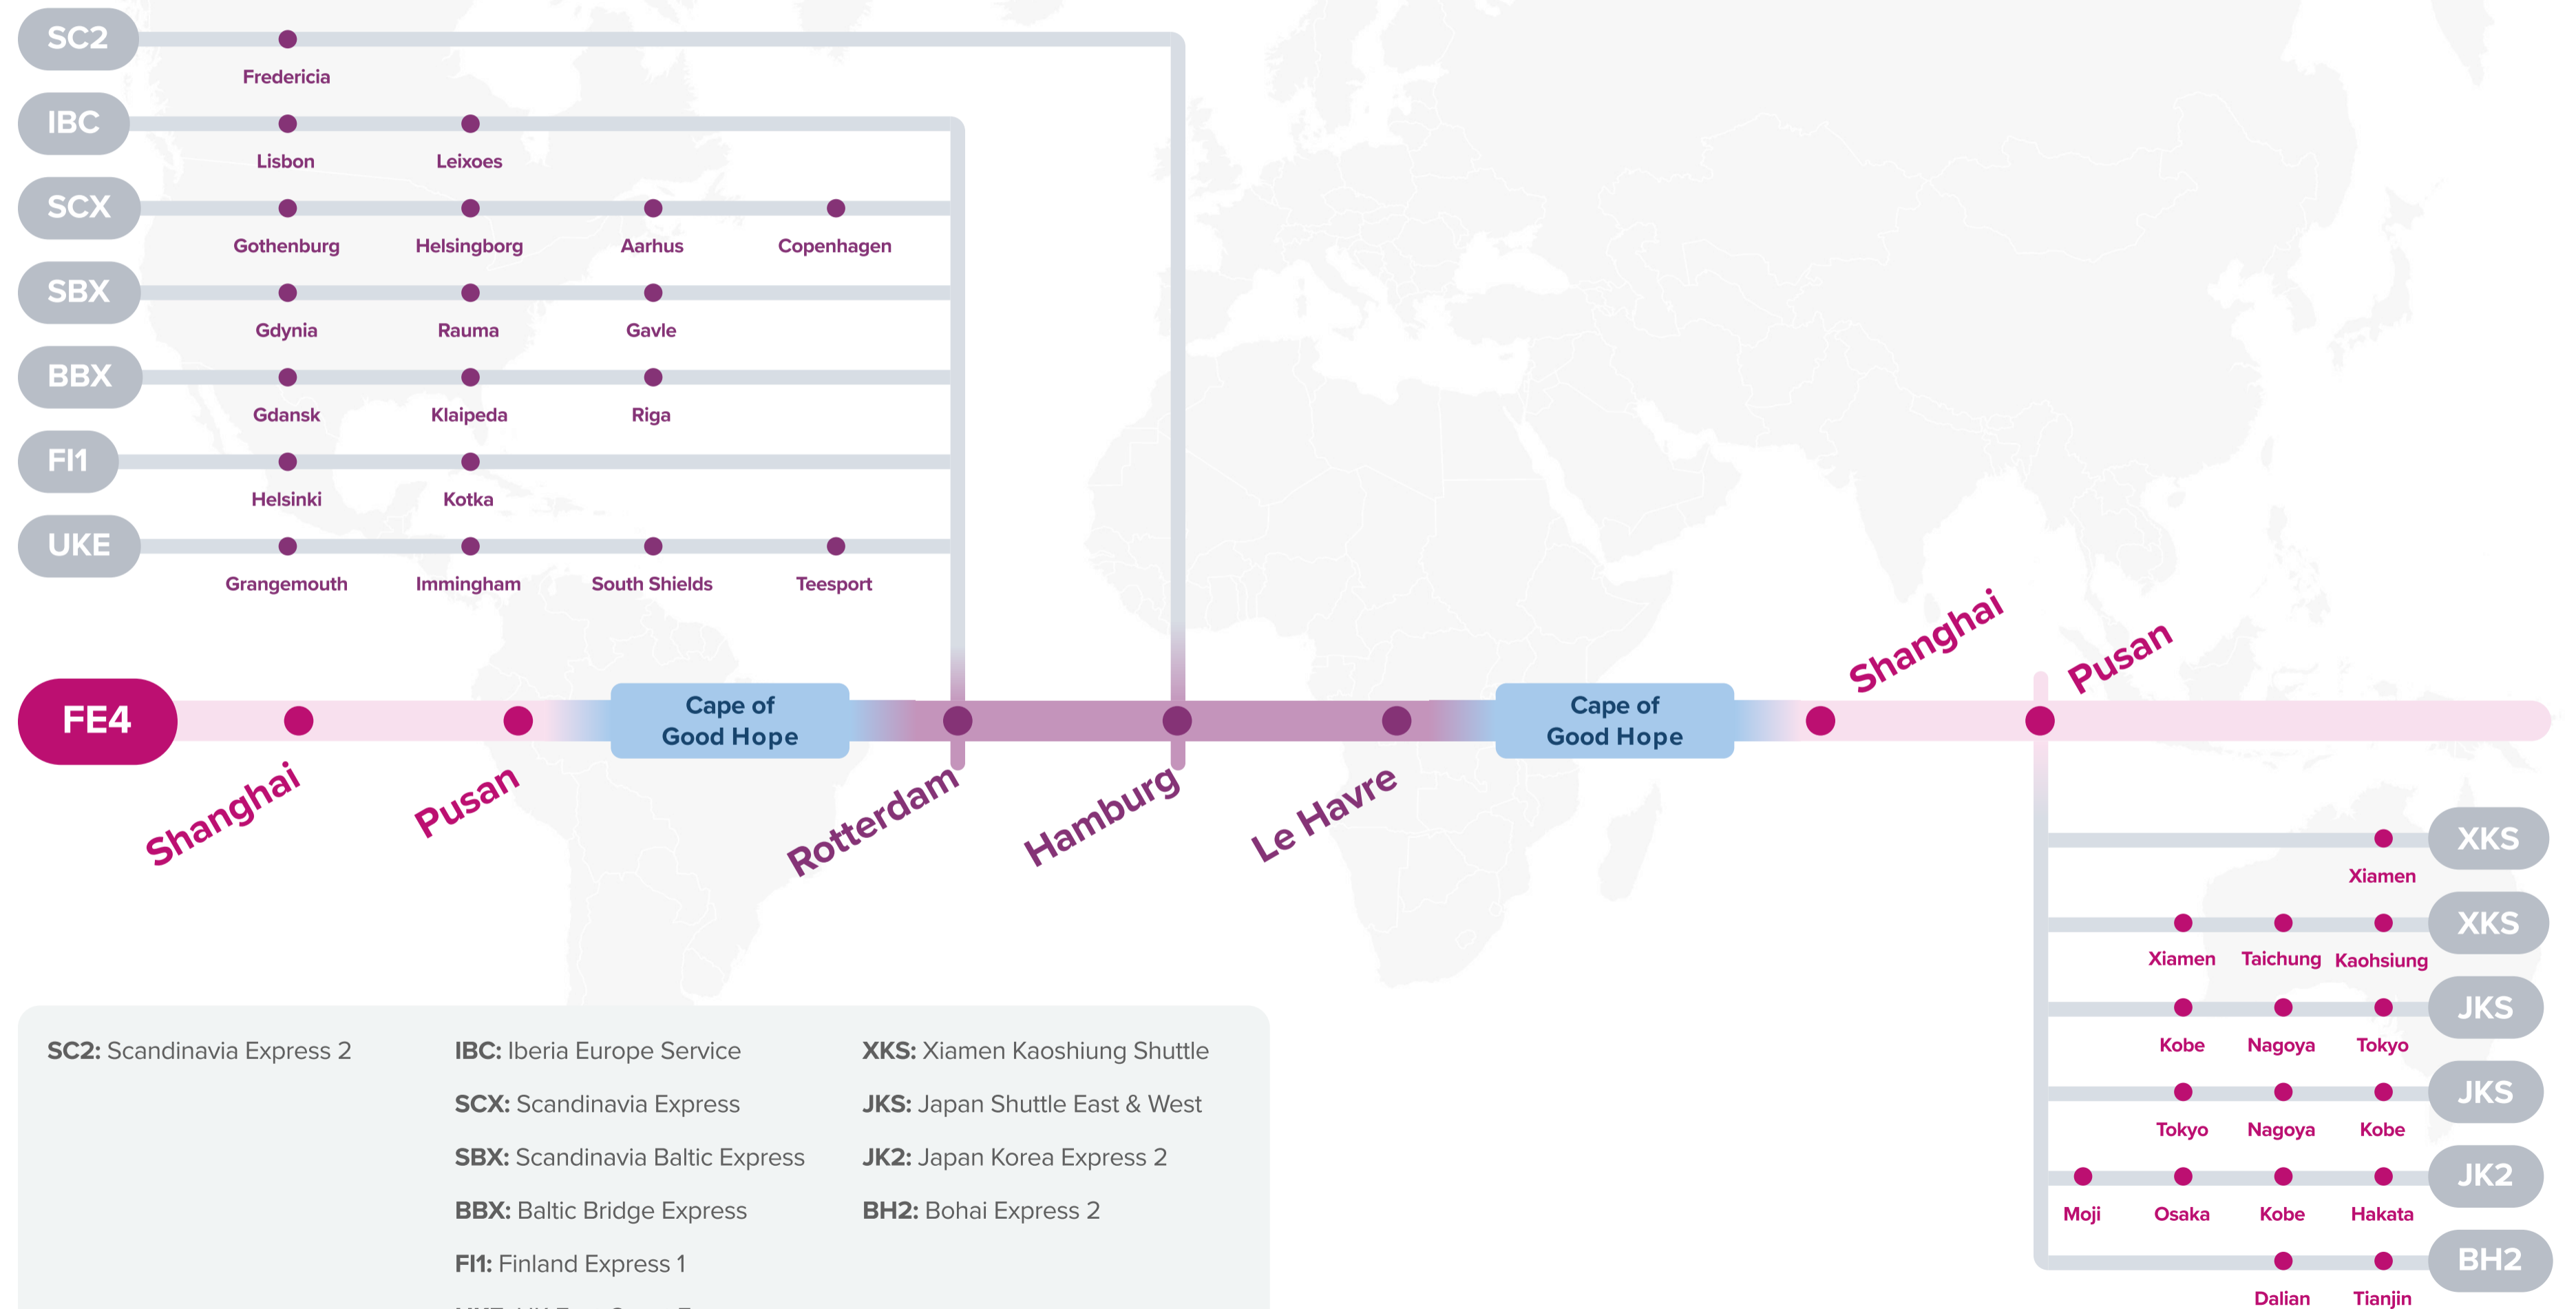

# FE4: Far East – Europe 4 Westbound

**JKS:** Japan Shuttle East & West

**SC2:** Scandinavia Express 2

**IRX:** Irish Sea Express

**JK2:** Japan Korea Express 2

**IBX:** Iberia Baltic Express

**F11:** Finland Express 1

**BH2:** Bohai Express 2

**SCX:** Scandinavia Express

**UKE:** UK East Coast Express

**XKS:** Xiamen Kaohsiung Shuttle

**SBX:** Scandinavia Baltic Express

Asia – North Europe Service (via CoGH)

# FE4: Far East – Europe 4 Eastbound

**SC2:** Scandinavia Express 2

**IBC:** Iberia Europe Service

**XKS:** Xiamen Kaoshiung Shuttle

**SCX:** Scandinavia Express

**JKS:** Japan Shuttle East & West

**SBX:** Scandinavia Baltic Express

**JK2:** Japan Korea Express 2

**BBX:** Baltic Bridge Express

**BH2:** Bohai Express 2

**FI1:** Finland Express 1

**UKE:** UK East Coast Express

WESTBOUND ←  
EASTBOUND →

**Service Features**

- Express service from China and Southeast Asia to Le Havre.
- Competitive transit from Antwerp and Le Havre to China and Southeast Asia.