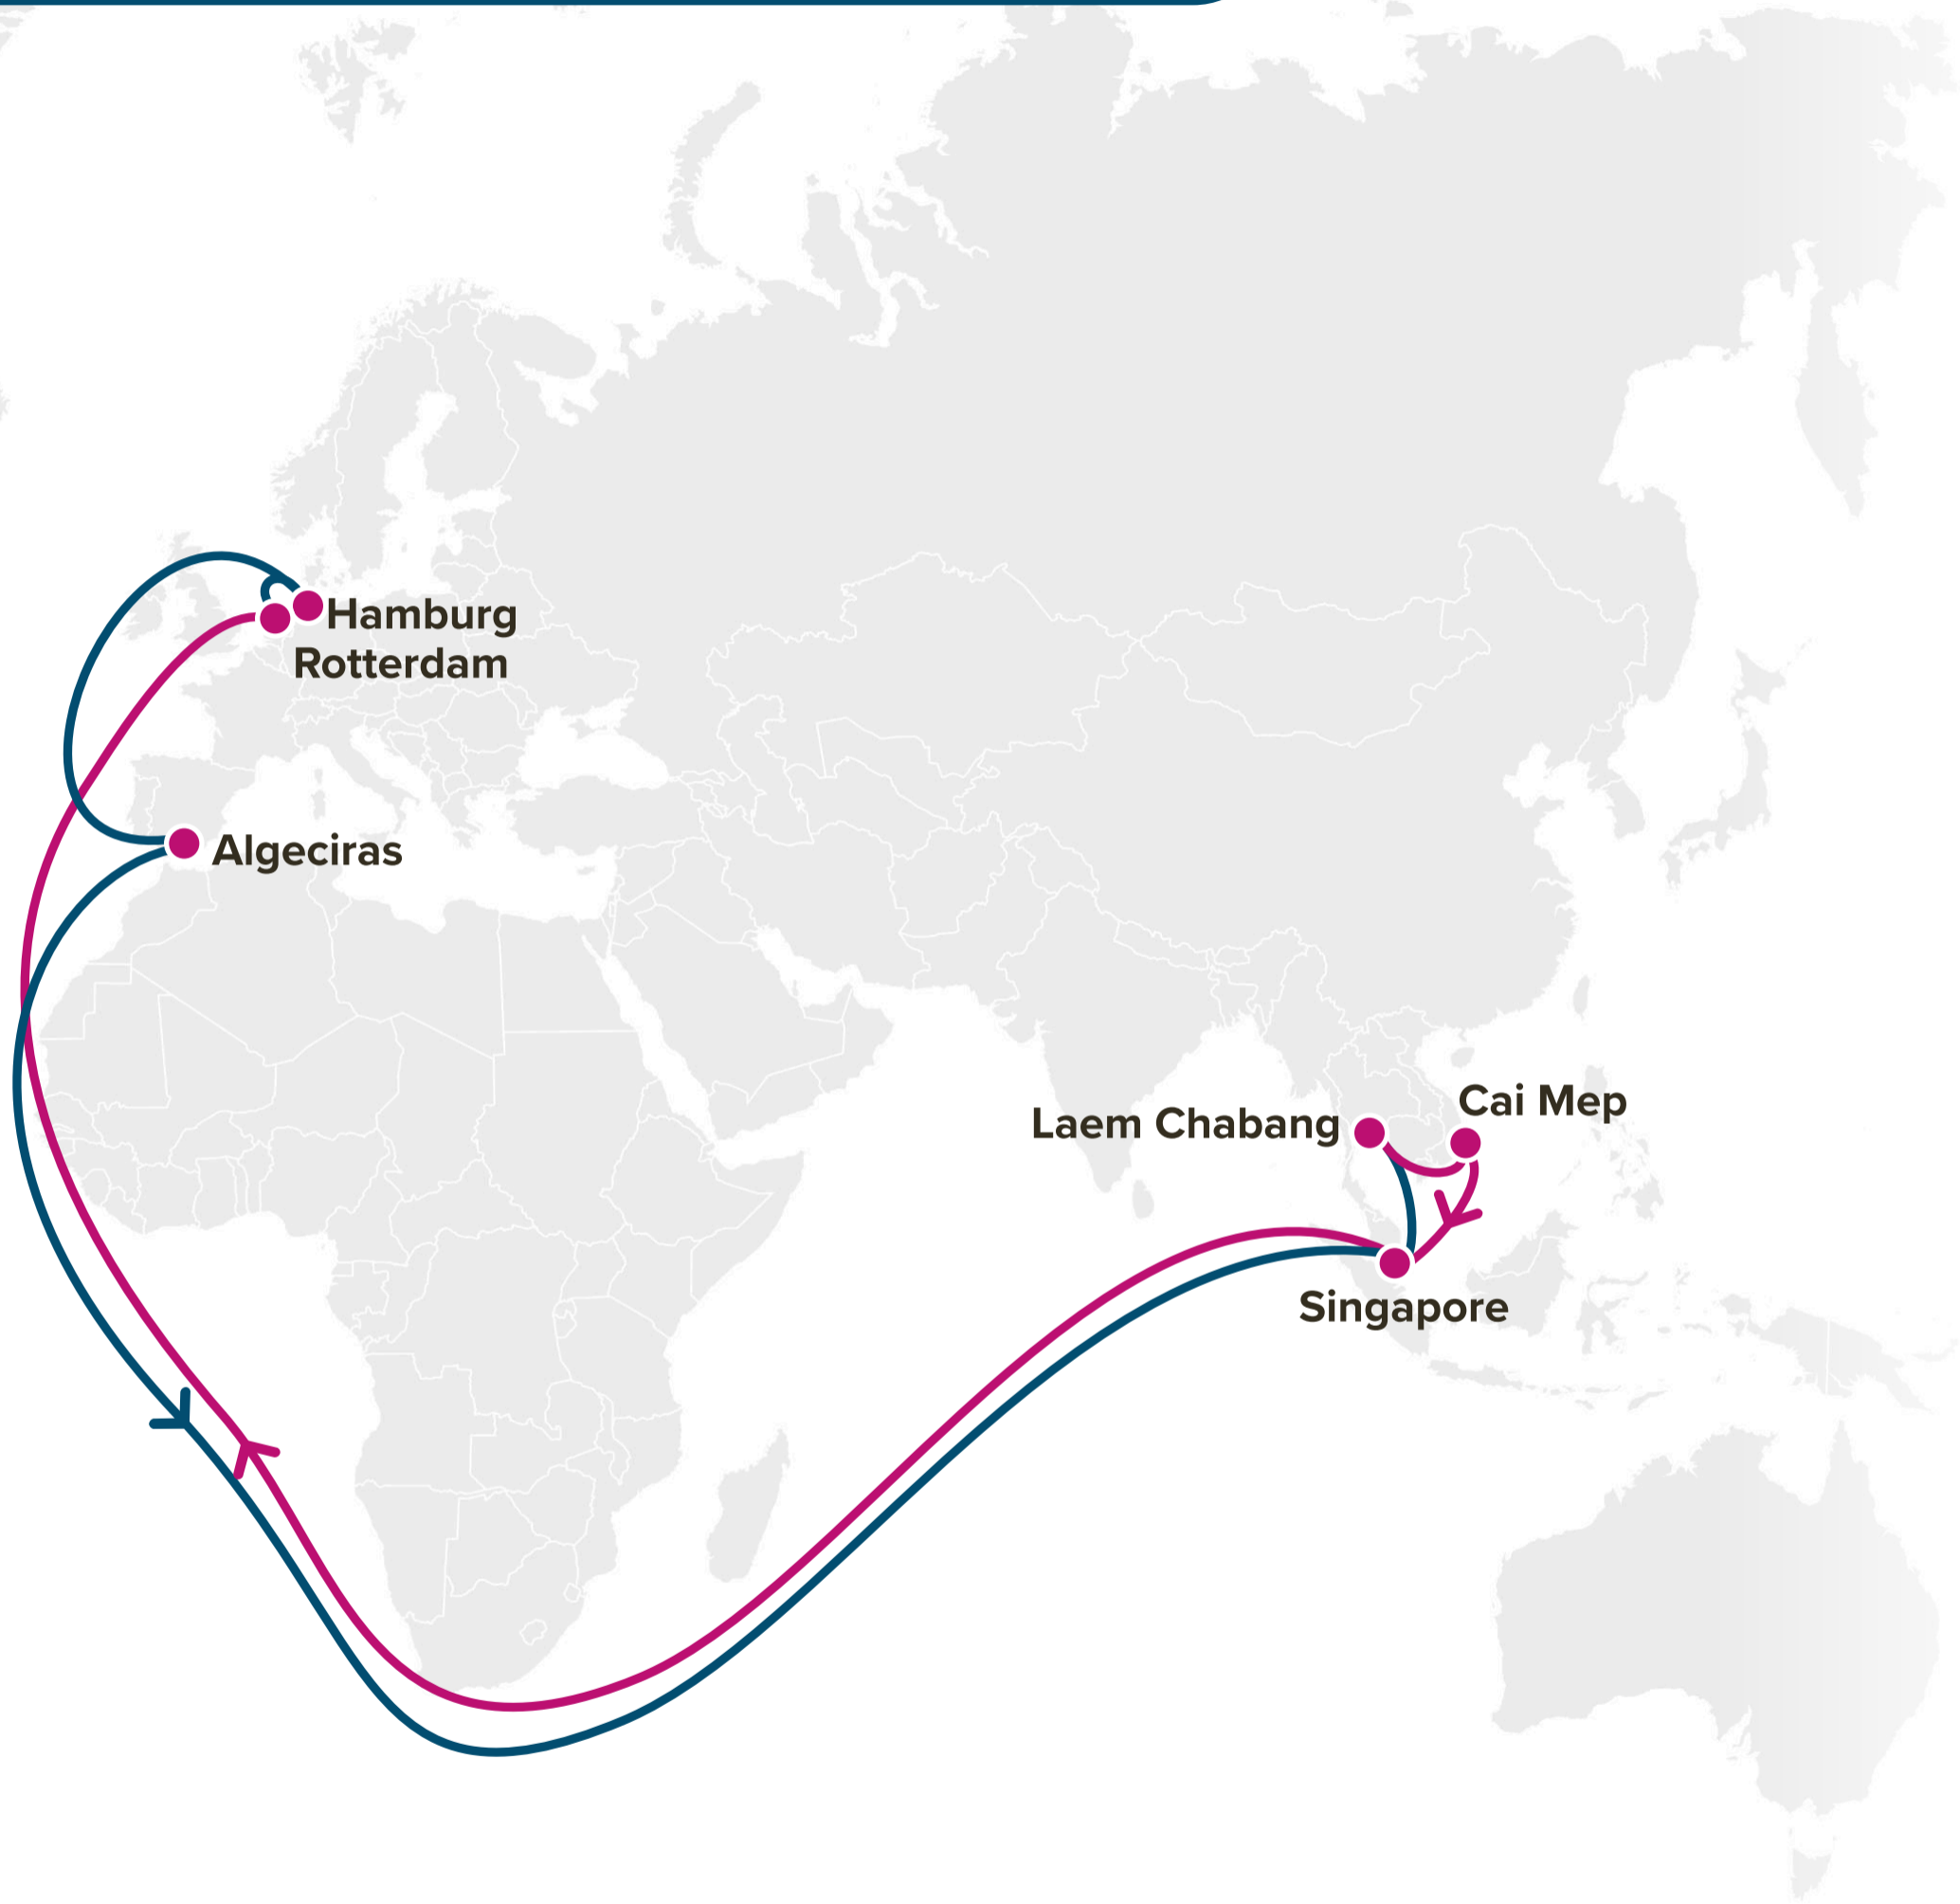

WESTBOUND ←
EASTBOUND →

Service Features

- Unique direct coverage from Southeast Asia Hubs: Laem Chabang and Cai Mep
- Express connection into Benelux region and Germany.

Port Rotation

(Terminals are subject to change)

ORIGIN	CODE	ETA	ETD	TERMINAL
LAEM CHABANG	LCH	SAT	MON	HUTCHISON LAEMCHABANG TERMINAL
CAI MEP	CMP	WED	FRI	TAN CANG CAIMEP INTL TERMINAL (TCIT)
SINGAPORE	SIN	SUN	MON	PSA SINGAPORE
ROTTERDAM	RTM	THU	SAT	ROTTERDAM WORLD GATEWAY (RWG)
HAMBURG	HAM	TUE	WED	CONTAINER TERMINAL ALTENWERDER (CTA)
ALGECIRAS	ALG	FRI	FRI	TOTAL TERMINAL INTERNATIONAL (TTI)
SINGAPORE	SIN	TUE	WED	PSA SINGAPORE
LAEM CHABANG	LCH	SAT	MON	HUTCHISON LAEMCHABANG TERMINAL

Transit Time

W/B	RTM	HAM	ALG	E/B	SIN	LCH	CMP
LCH	38	43	53	RTM	45	49	53
CMP	34	39	49	HAM	41	45	49
SIN	31	36	46	ALG	32	36	40