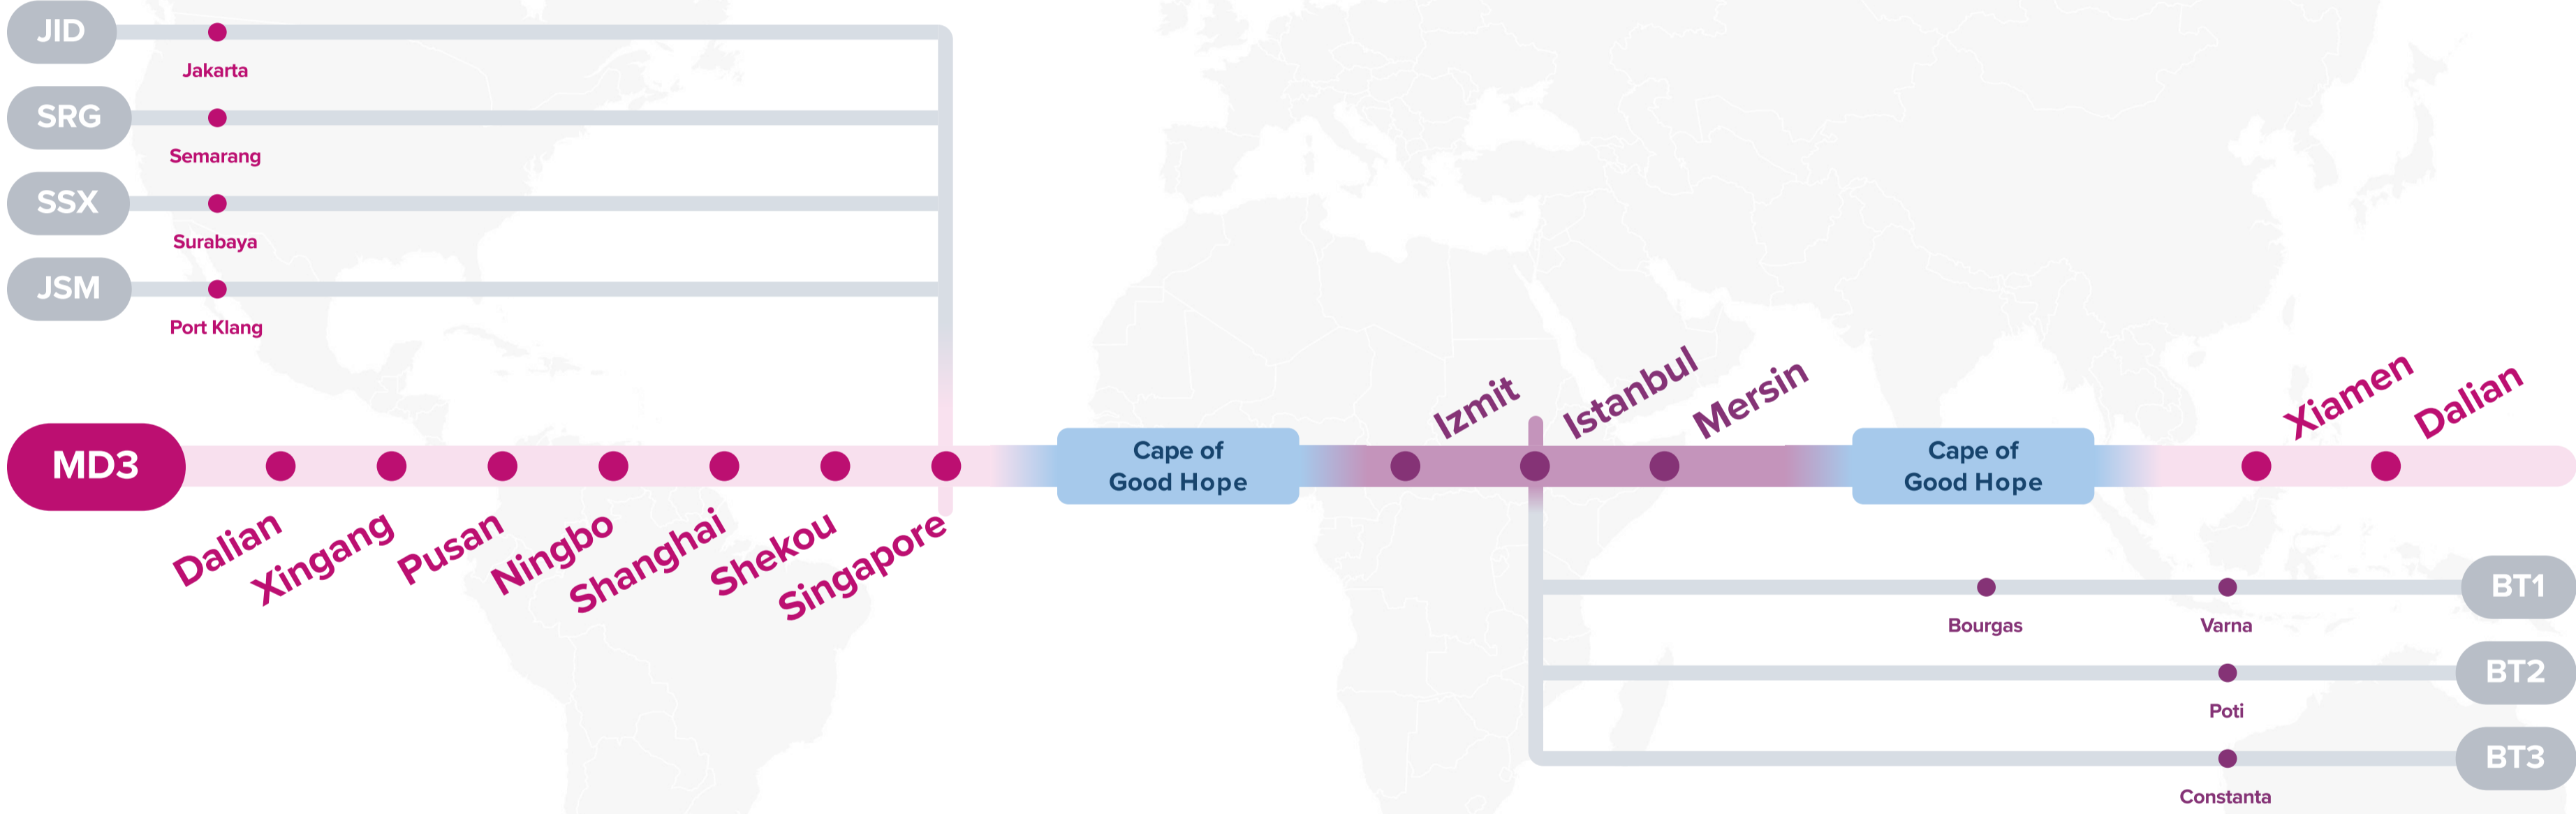

Asia – Mediterranean Service (via CoGH)

MD3: Mediterranean 3

Westbound

JID: Japan Indonesia
SRG: Semarang Service
SSX: Surabaya Singapore Express
JSM: Japan Straits Malaysia
BT1: Black Sea Türkiye Service
BT2: Black Sea Türkiye Service 2
BT3: Black Sea Türkiye Service 3