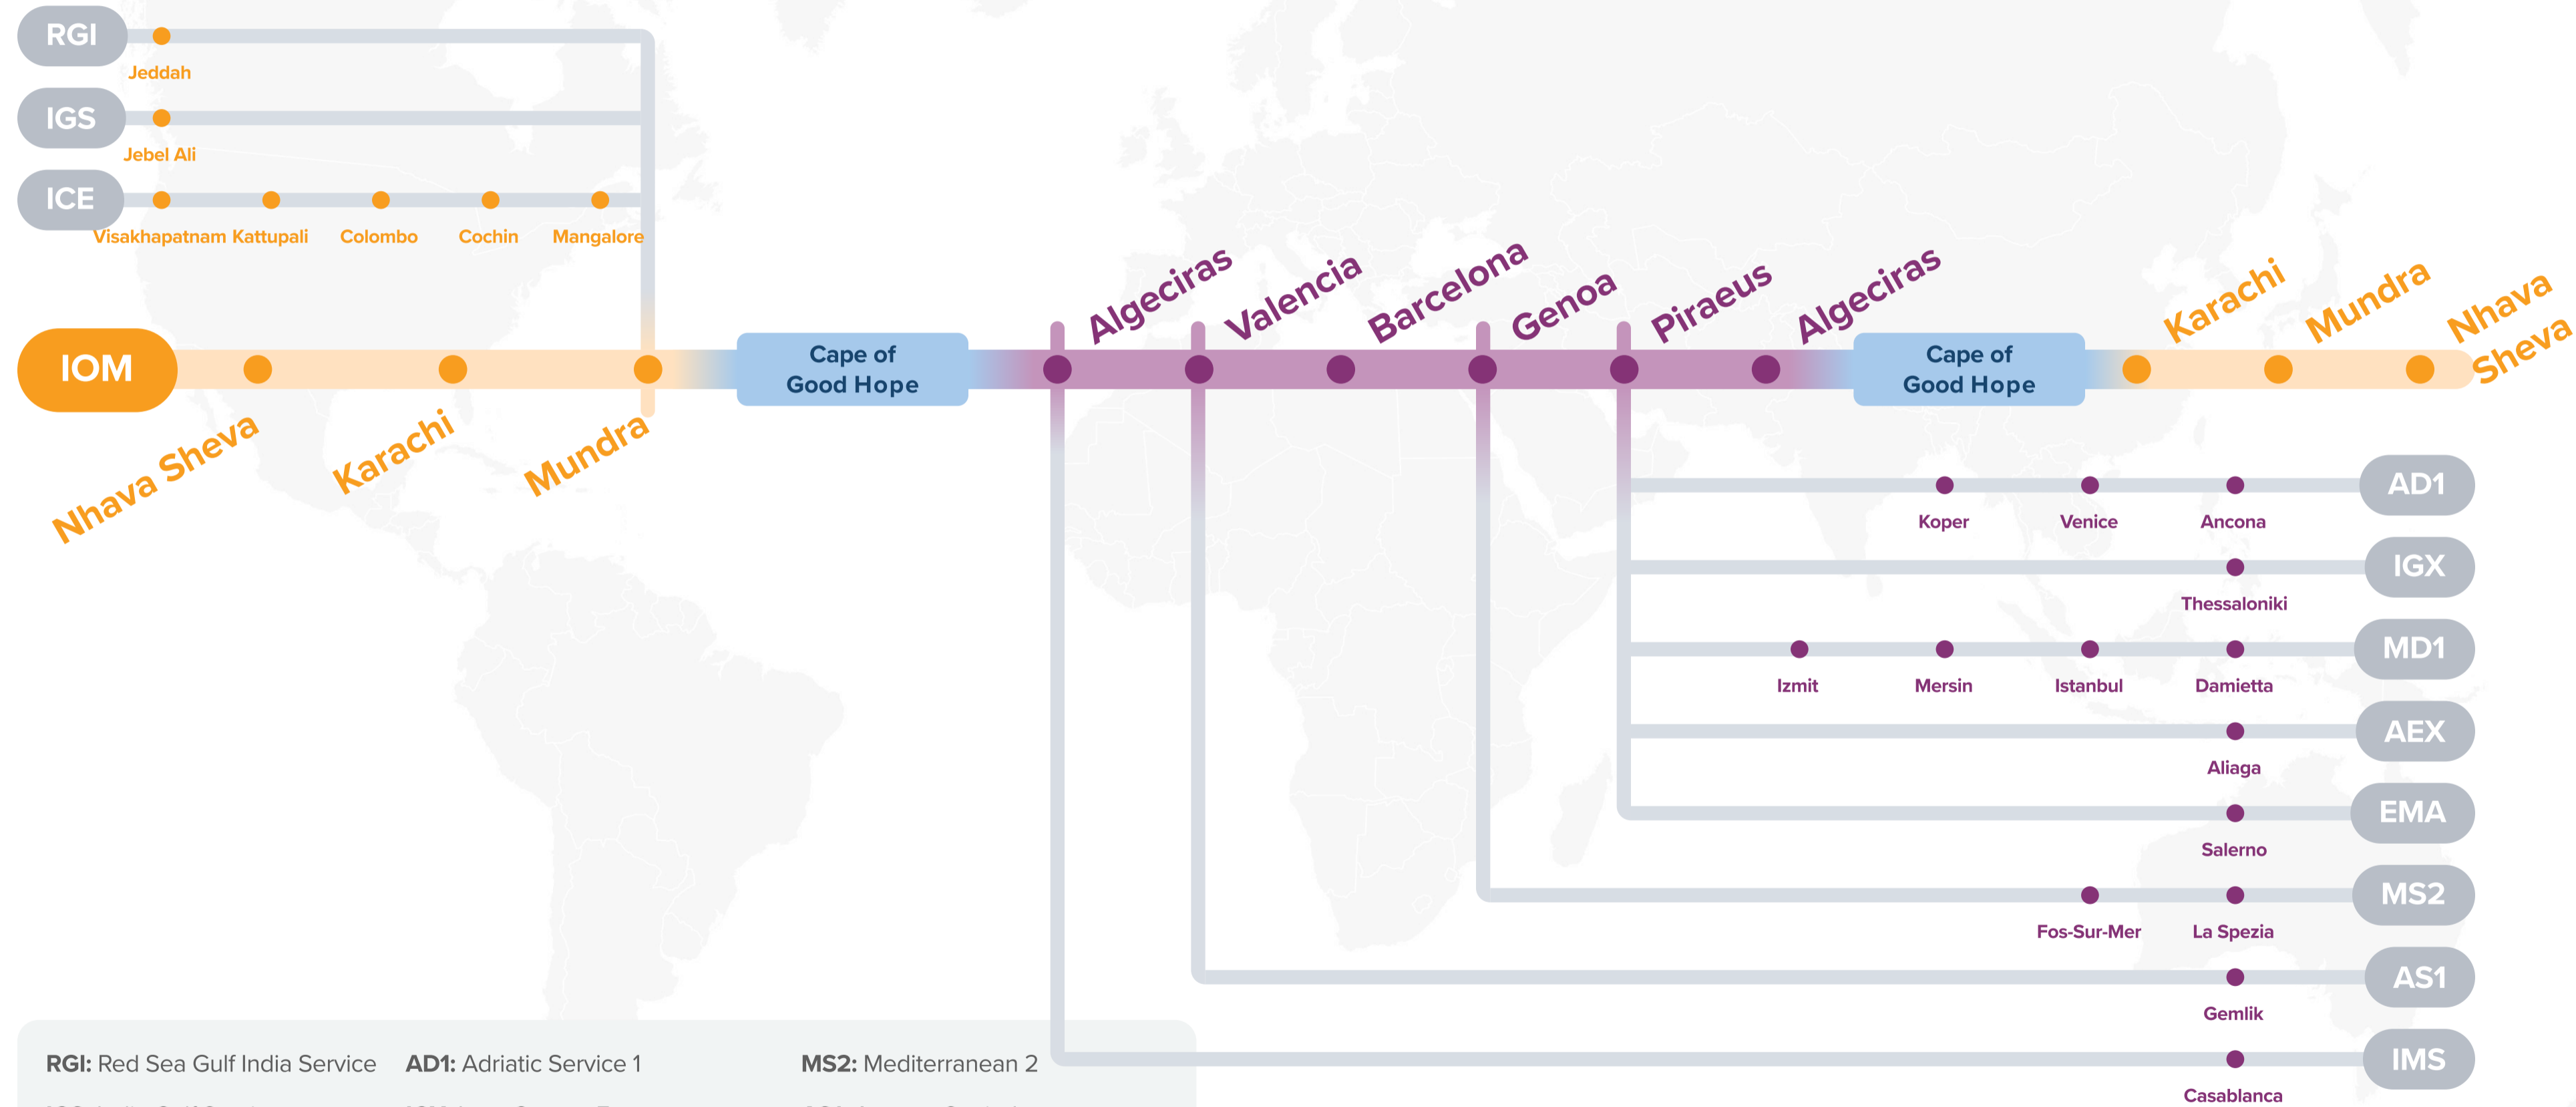

Asia – Mediterranean Service (via CoGH)

IOM: Indian Ocean Mediterranean

Westbound

- **RGI:** Red Sea Gulf India Service
- **IGS:** India Gulf Service
- **ICE:** India Coastal Express
- **AD1:** Adriatic Service 1
- **IGX:** Intra-Greece Express
- **MD1:** Mediterranean 1
- **AEX:** Aegean Express
- **EMA:** East Mediterranean America
- **MS2:** Mediterranean 2
- **AS1:** Aegean Spain 1
- **IMS:** Intra Morocco Service