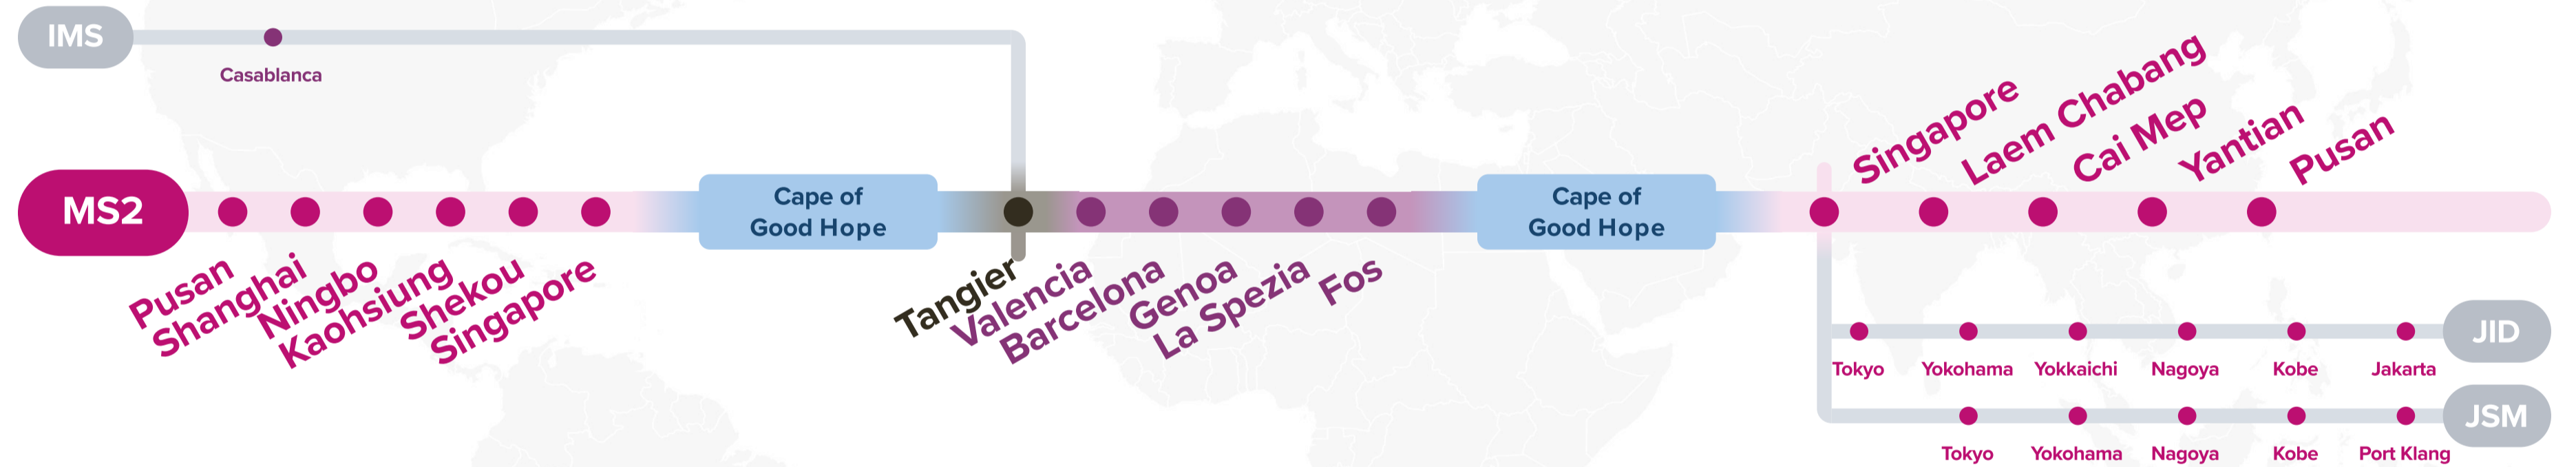

Asia – Mediterranean Service (via CoGH)

MS2: Mediterranean Pacific South 2

Eastbound

IMS: Intra Morocco Service

JID: Japan Indonesia

JSM: Japan Straits Malaysia