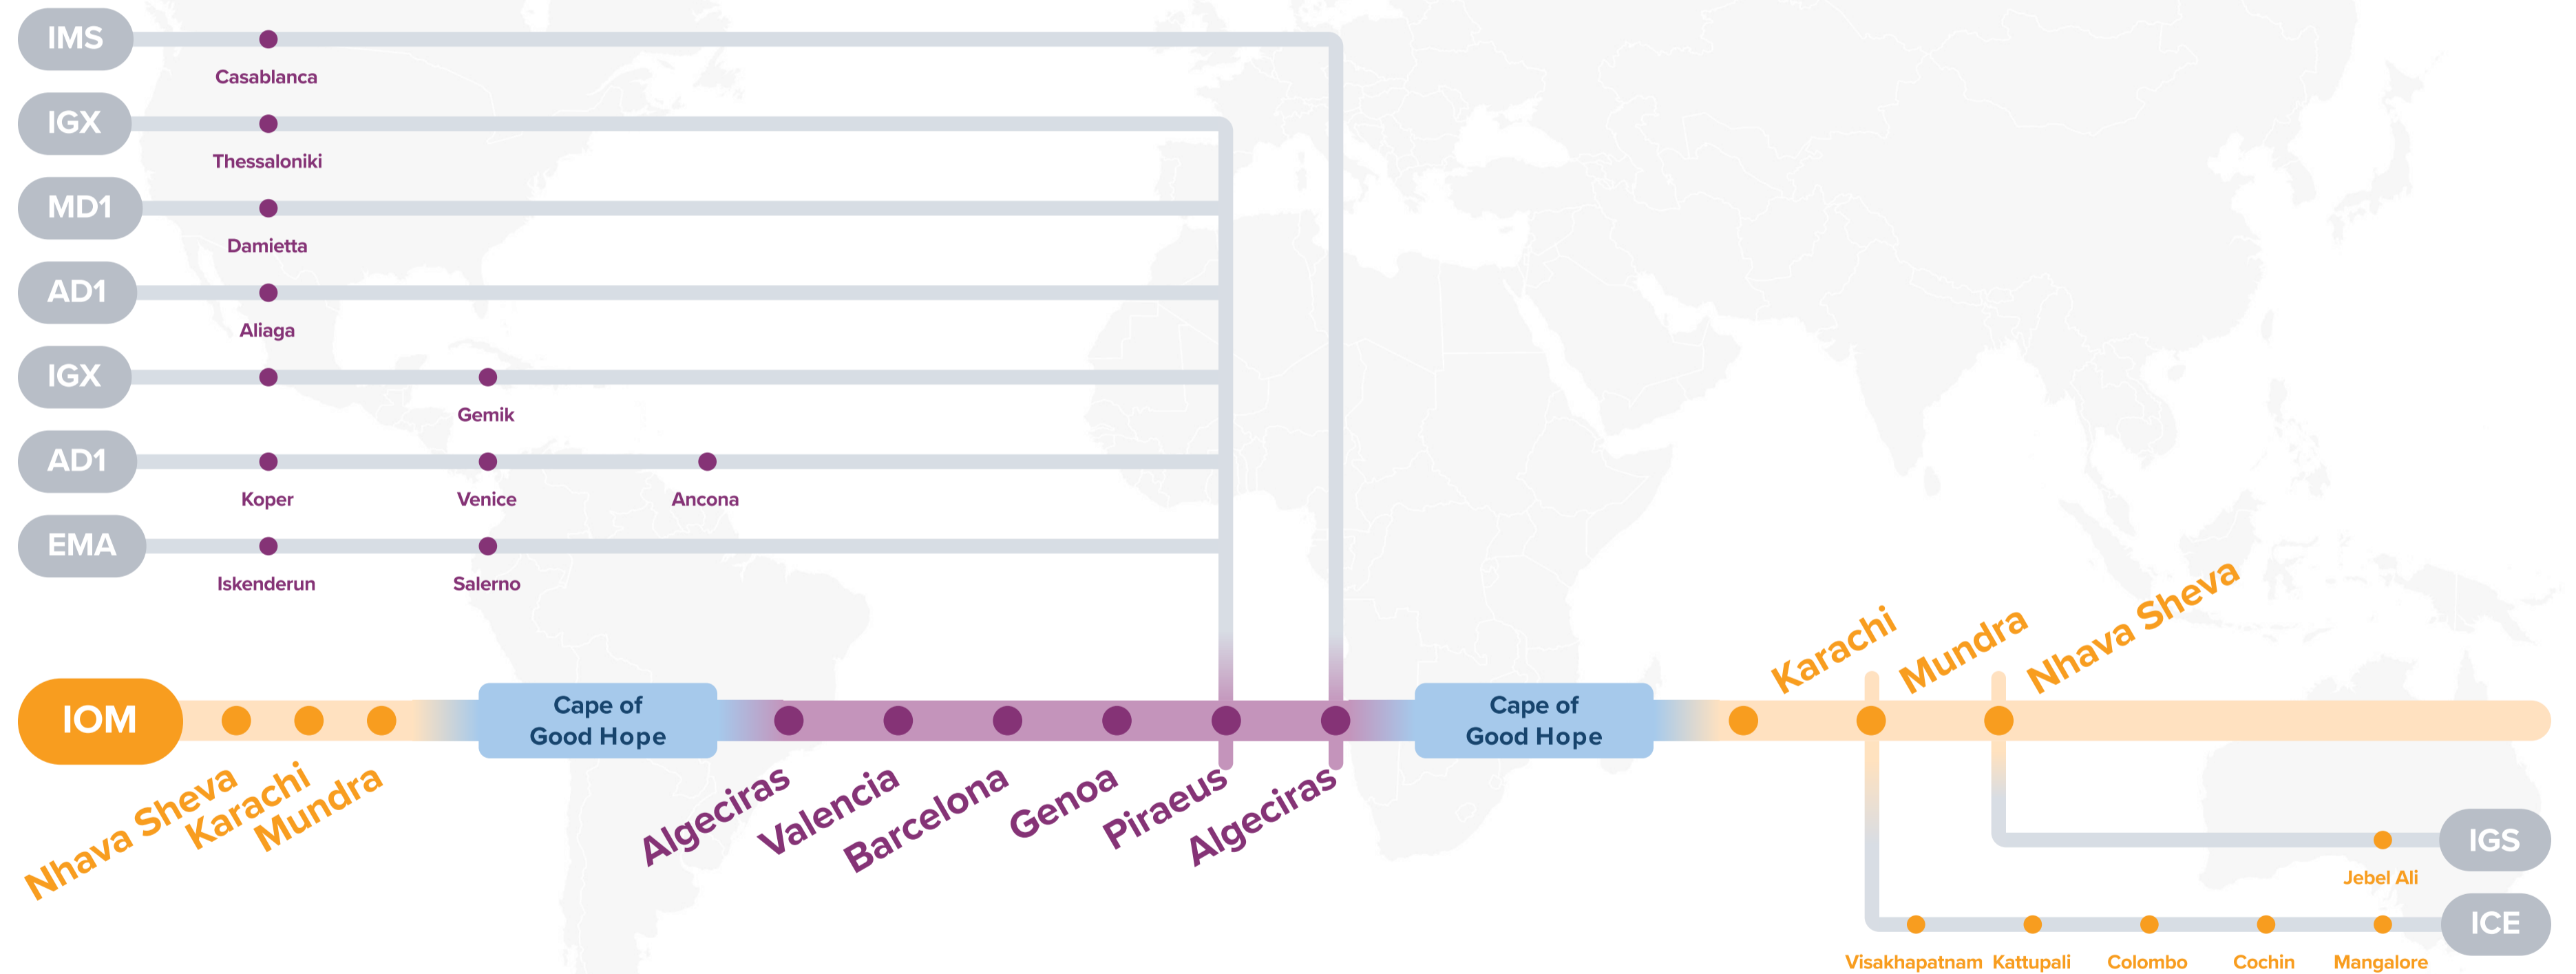

Asia – Mediterranean Service (via CoGH)

IOM: Indian Ocean Mediterranean

Eastbound

IMS: Intra Morocco Service

IGX: Intra-Greece Express

IGS: India Gulf Service

MD1: Mediterranean 1

ICE: India Coastal Express

AD1: Adriatic Service 1

EMA: East Mediterranean America