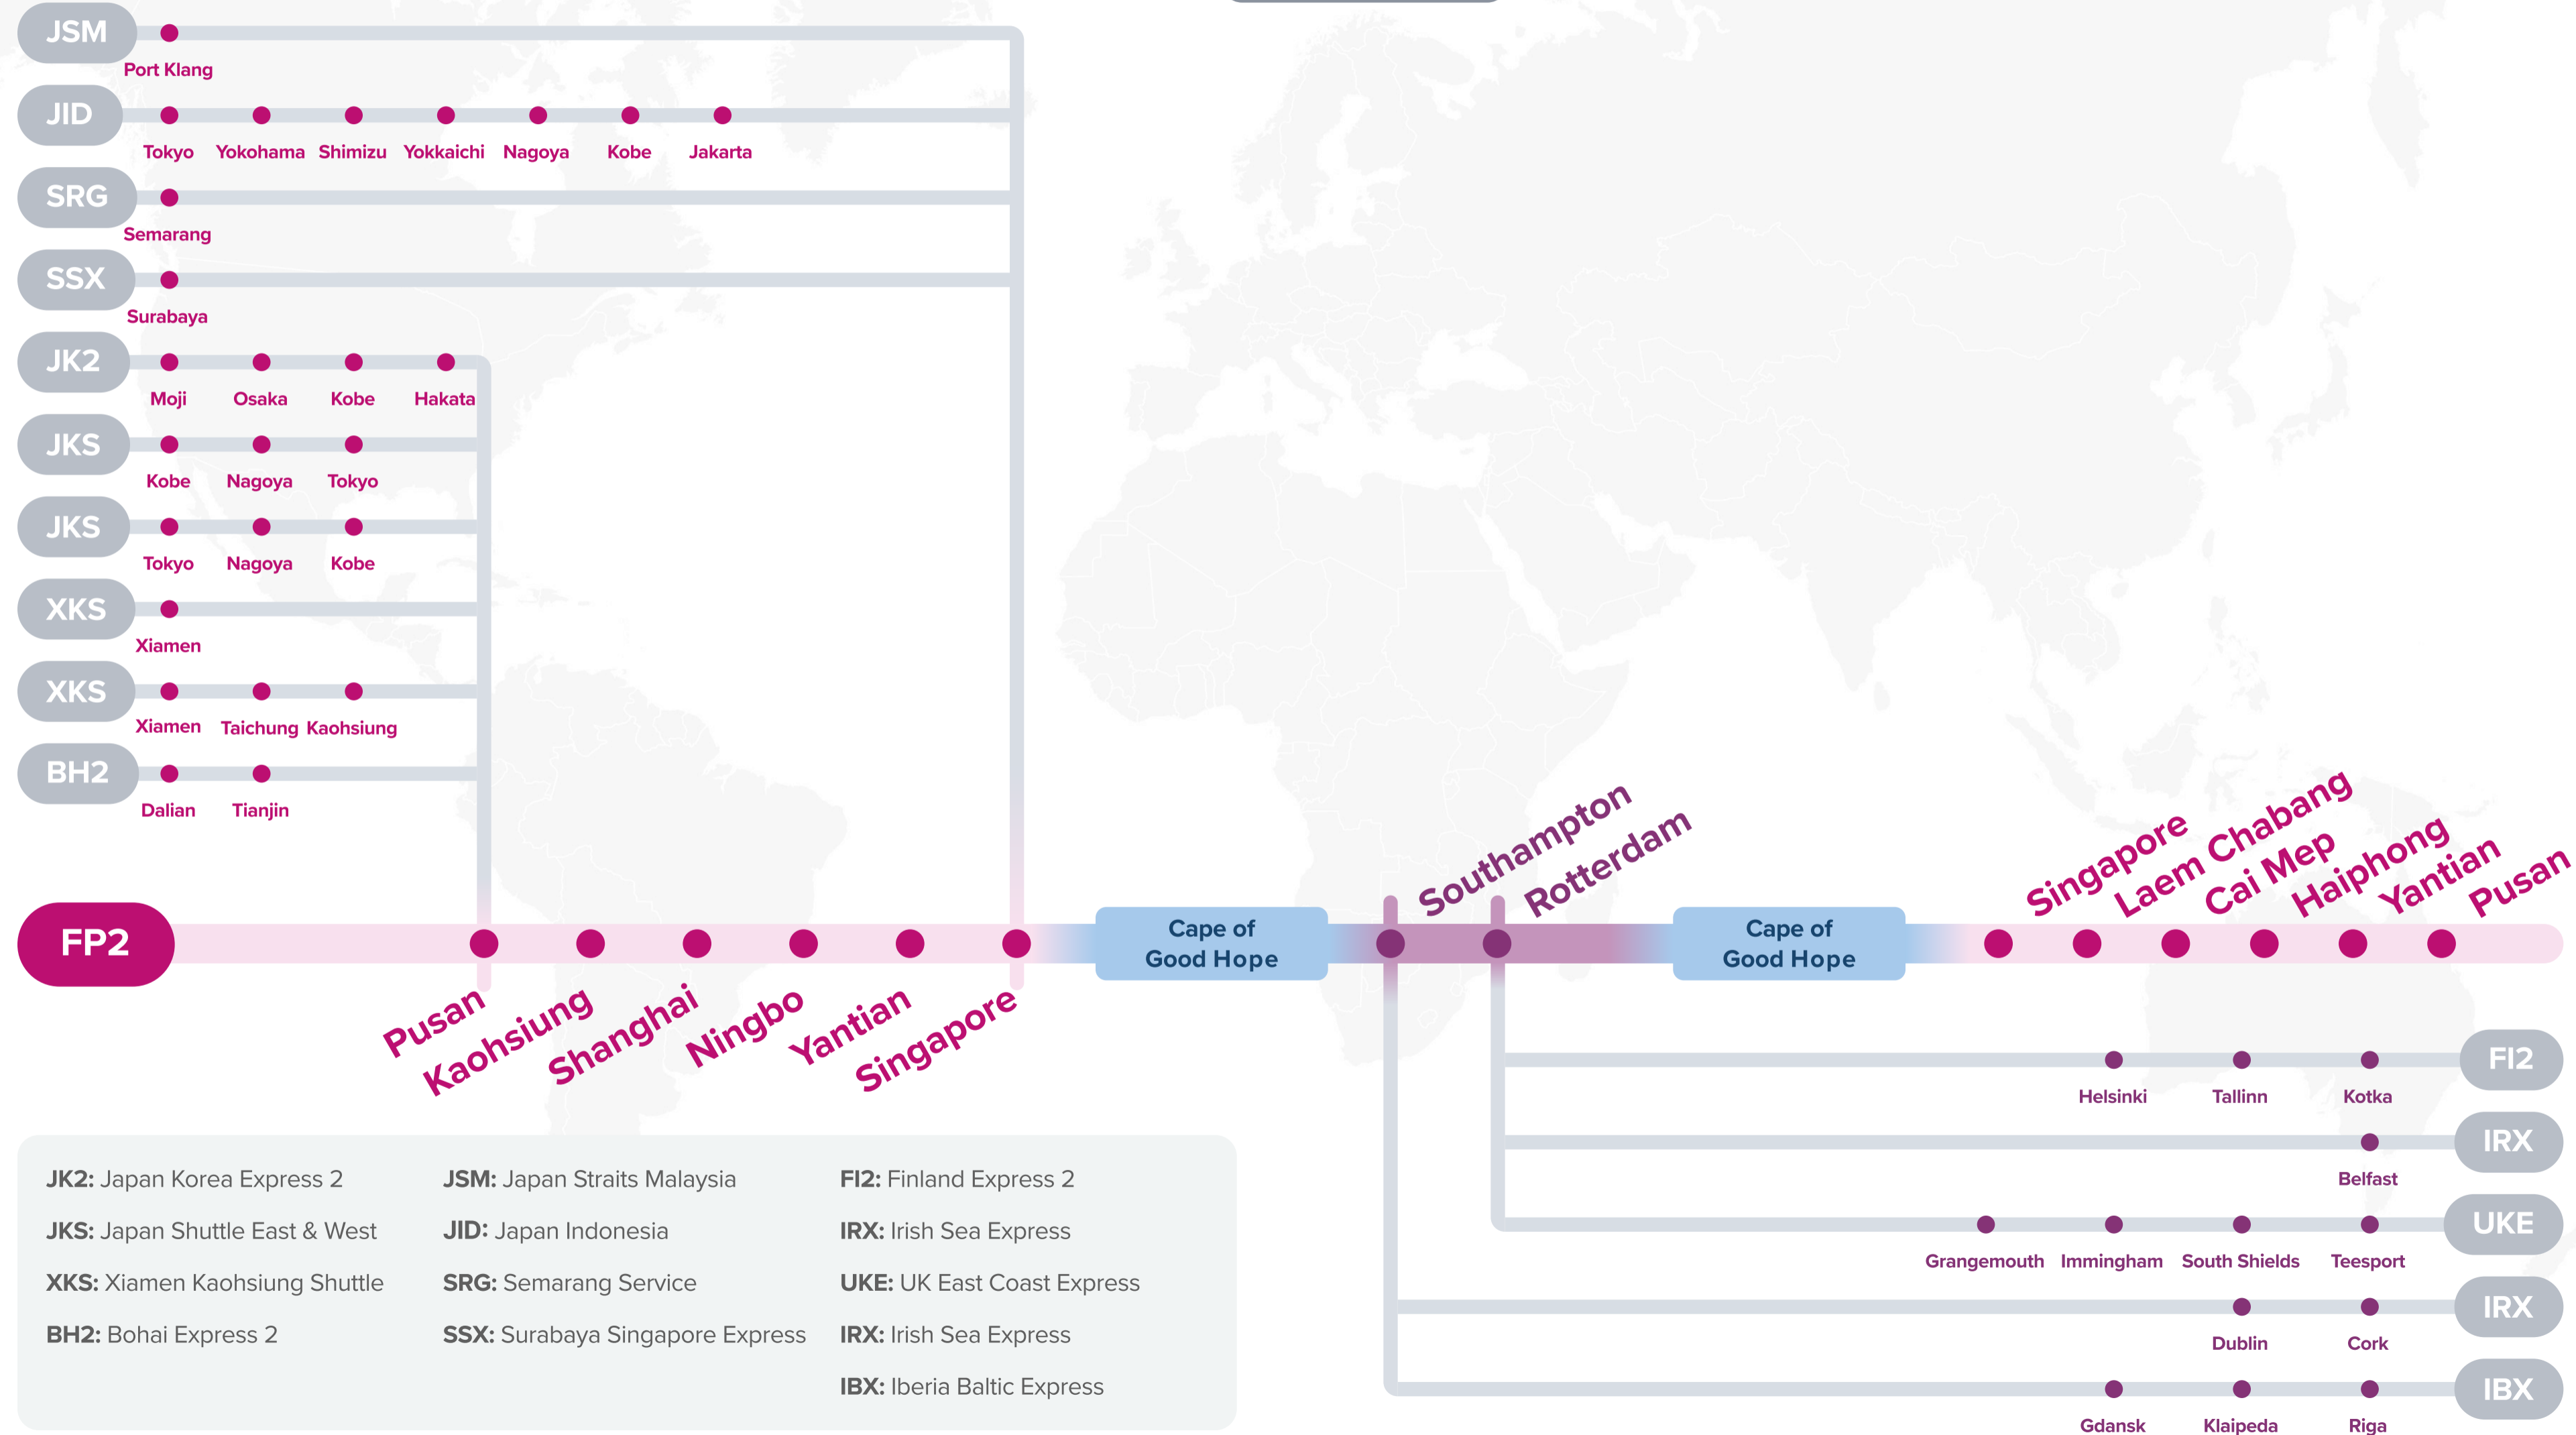

Asia – North Europe Service (via CoGH)

FP2: Far East Pacific 2

Westbound

- **JK2:** Japan Korea Express 2
- **JKS:** Japan Shuttle East & West
- **XKS:** Xiamen Kaohsiung Shuttle
- **BH2:** Bohai Express 2
- **JSM:** Japan Straits Malaysia
- **JID:** Japan Indonesia
- **SRG:** Semarang Service
- **SSX:** Surabaya Singapore Express
- **FI2:** Finland Express 2
- **IRX:** Irish Sea Express
- **UKE:** UK East Coast Express
- **IRX:** Irish Sea Express
- **IBX:** Iberia Baltic Express