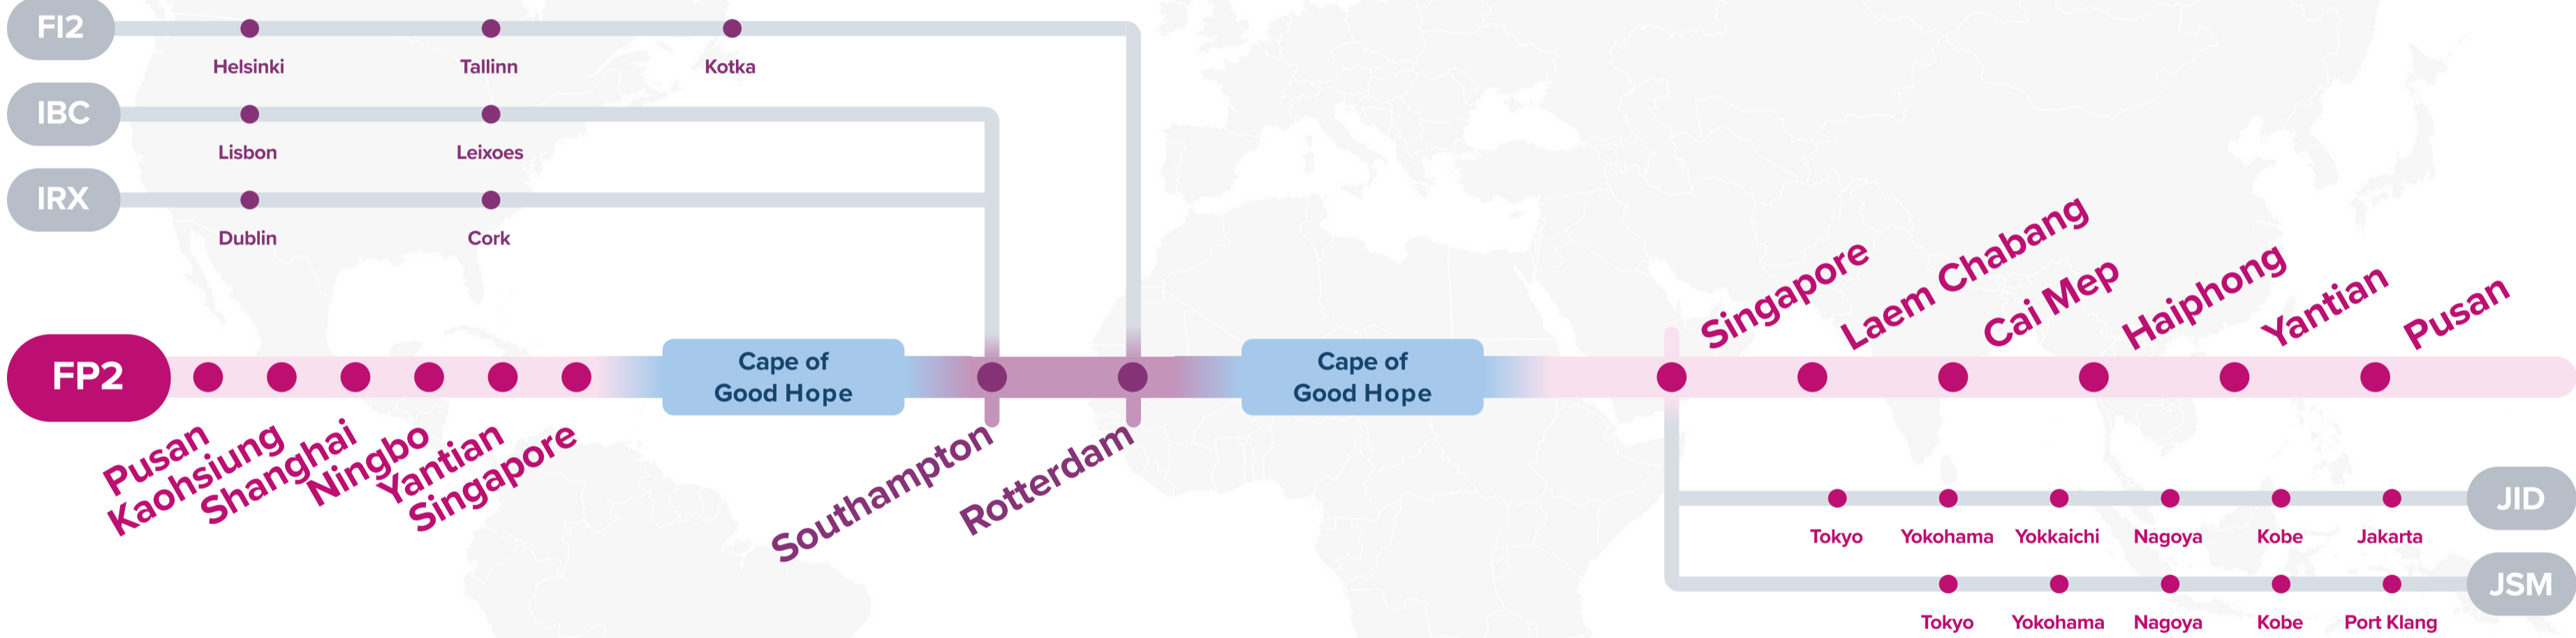

# Asia – North Europe Service (via CoGH)

## FP2: Far East Pacific 2

Westbound

- JK2:** Japan Korea Express 2
- JKS:** Japan Shuttle East & West
- XKS:** Xiamen Kaohsiung Shuttle
- BH2:** Bohai Express 2
- JSM:** Japan Straits Malaysia
- JID:** Japan Indonesia
- SRG:** Semarang Service
- SSX:** Surabaya Singapore Express
- FI2:** Finland Express 2
- IRX:** Irish Sea Express
- UKE:** UK East Coast Express
- IRX:** Irish Sea Express
- IBX:** Iberia Baltic Express

Asia – North Europe Service (via CoGH)

# FP2: Far East Pacific 2

Eastbound

**FI2:** Finland Express 2  
**IBC:** Iberia Europe Service  
**IRX:** Irish Sea Express  
**JID:** Japan Indonesia  
**JSM:** Japan Straits Malaysia

WESTBOUND ←  
EASTBOUND →