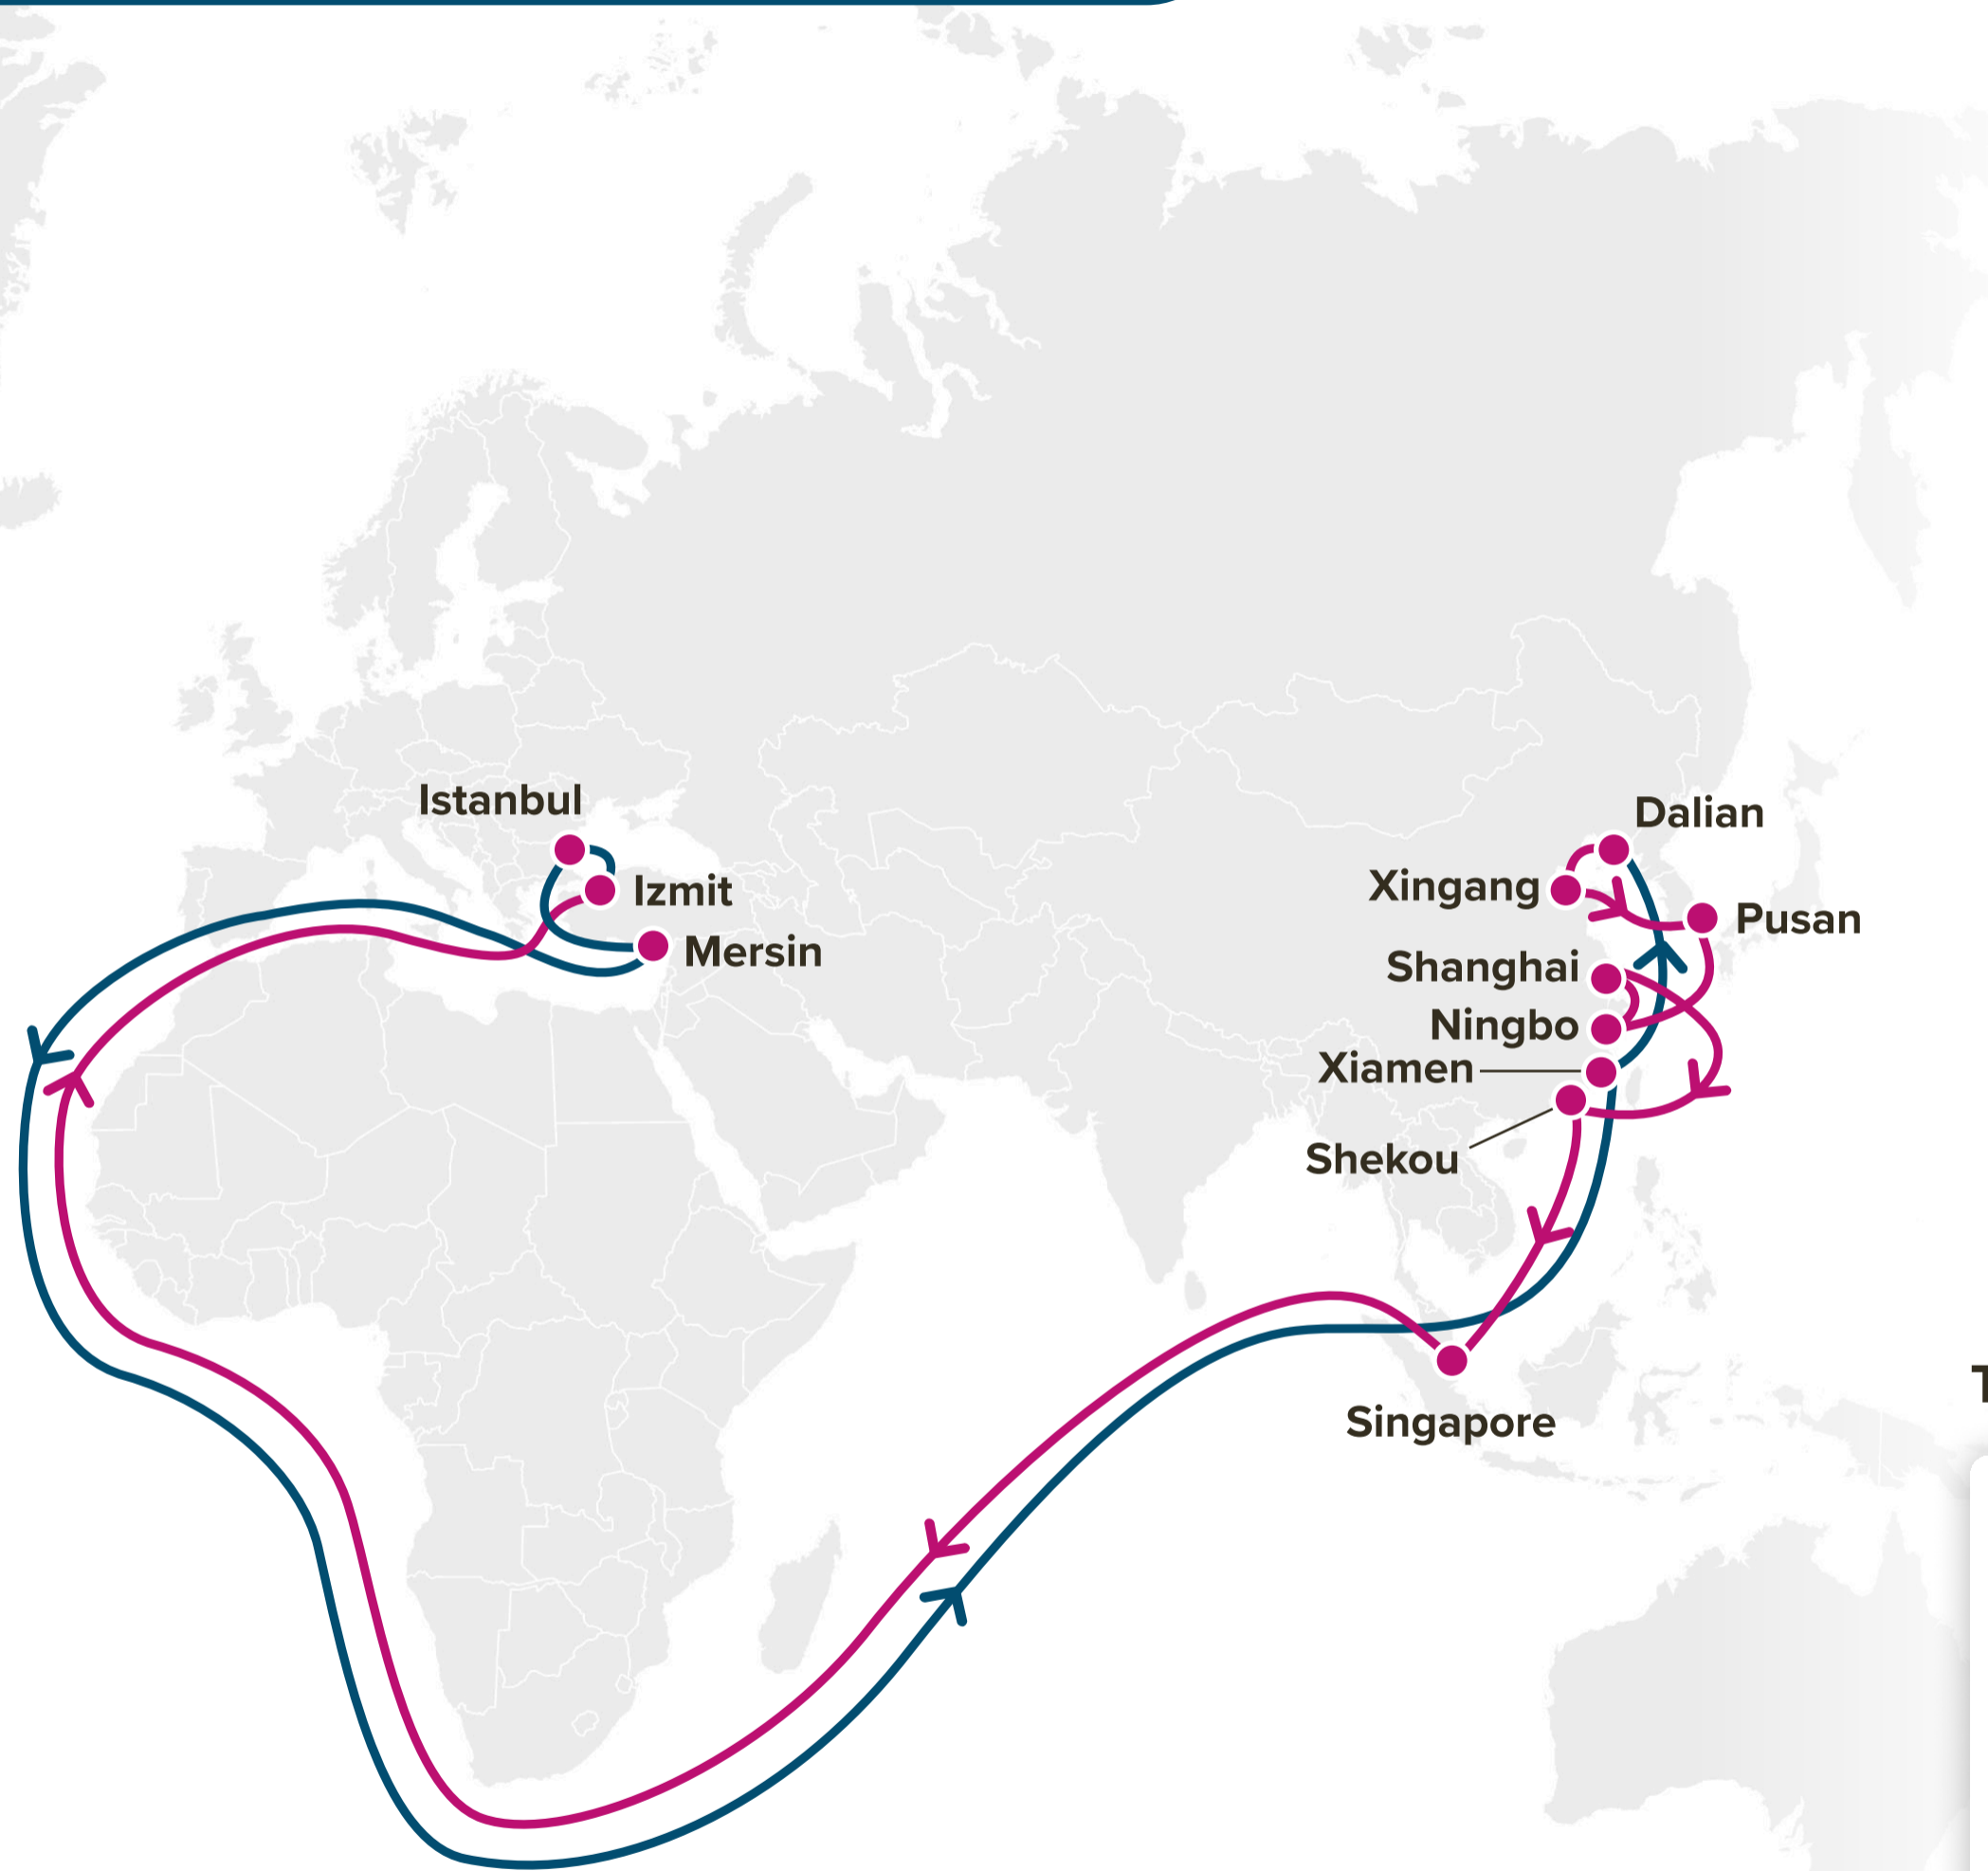

# MS2: Mediterranean Pacific South 2

Eastbound

IMS: Intra Morocco Service

JID: Japan Indonesia

JSM: Japan Straits Malaysia

WESTBOUND ←  
EASTBOUND →

### Service Features

- Extensive coverage of East Asia ports with fast transit to Turkiye.
- Direct access from Eastern Mediterranean and Egypt to East Asia.