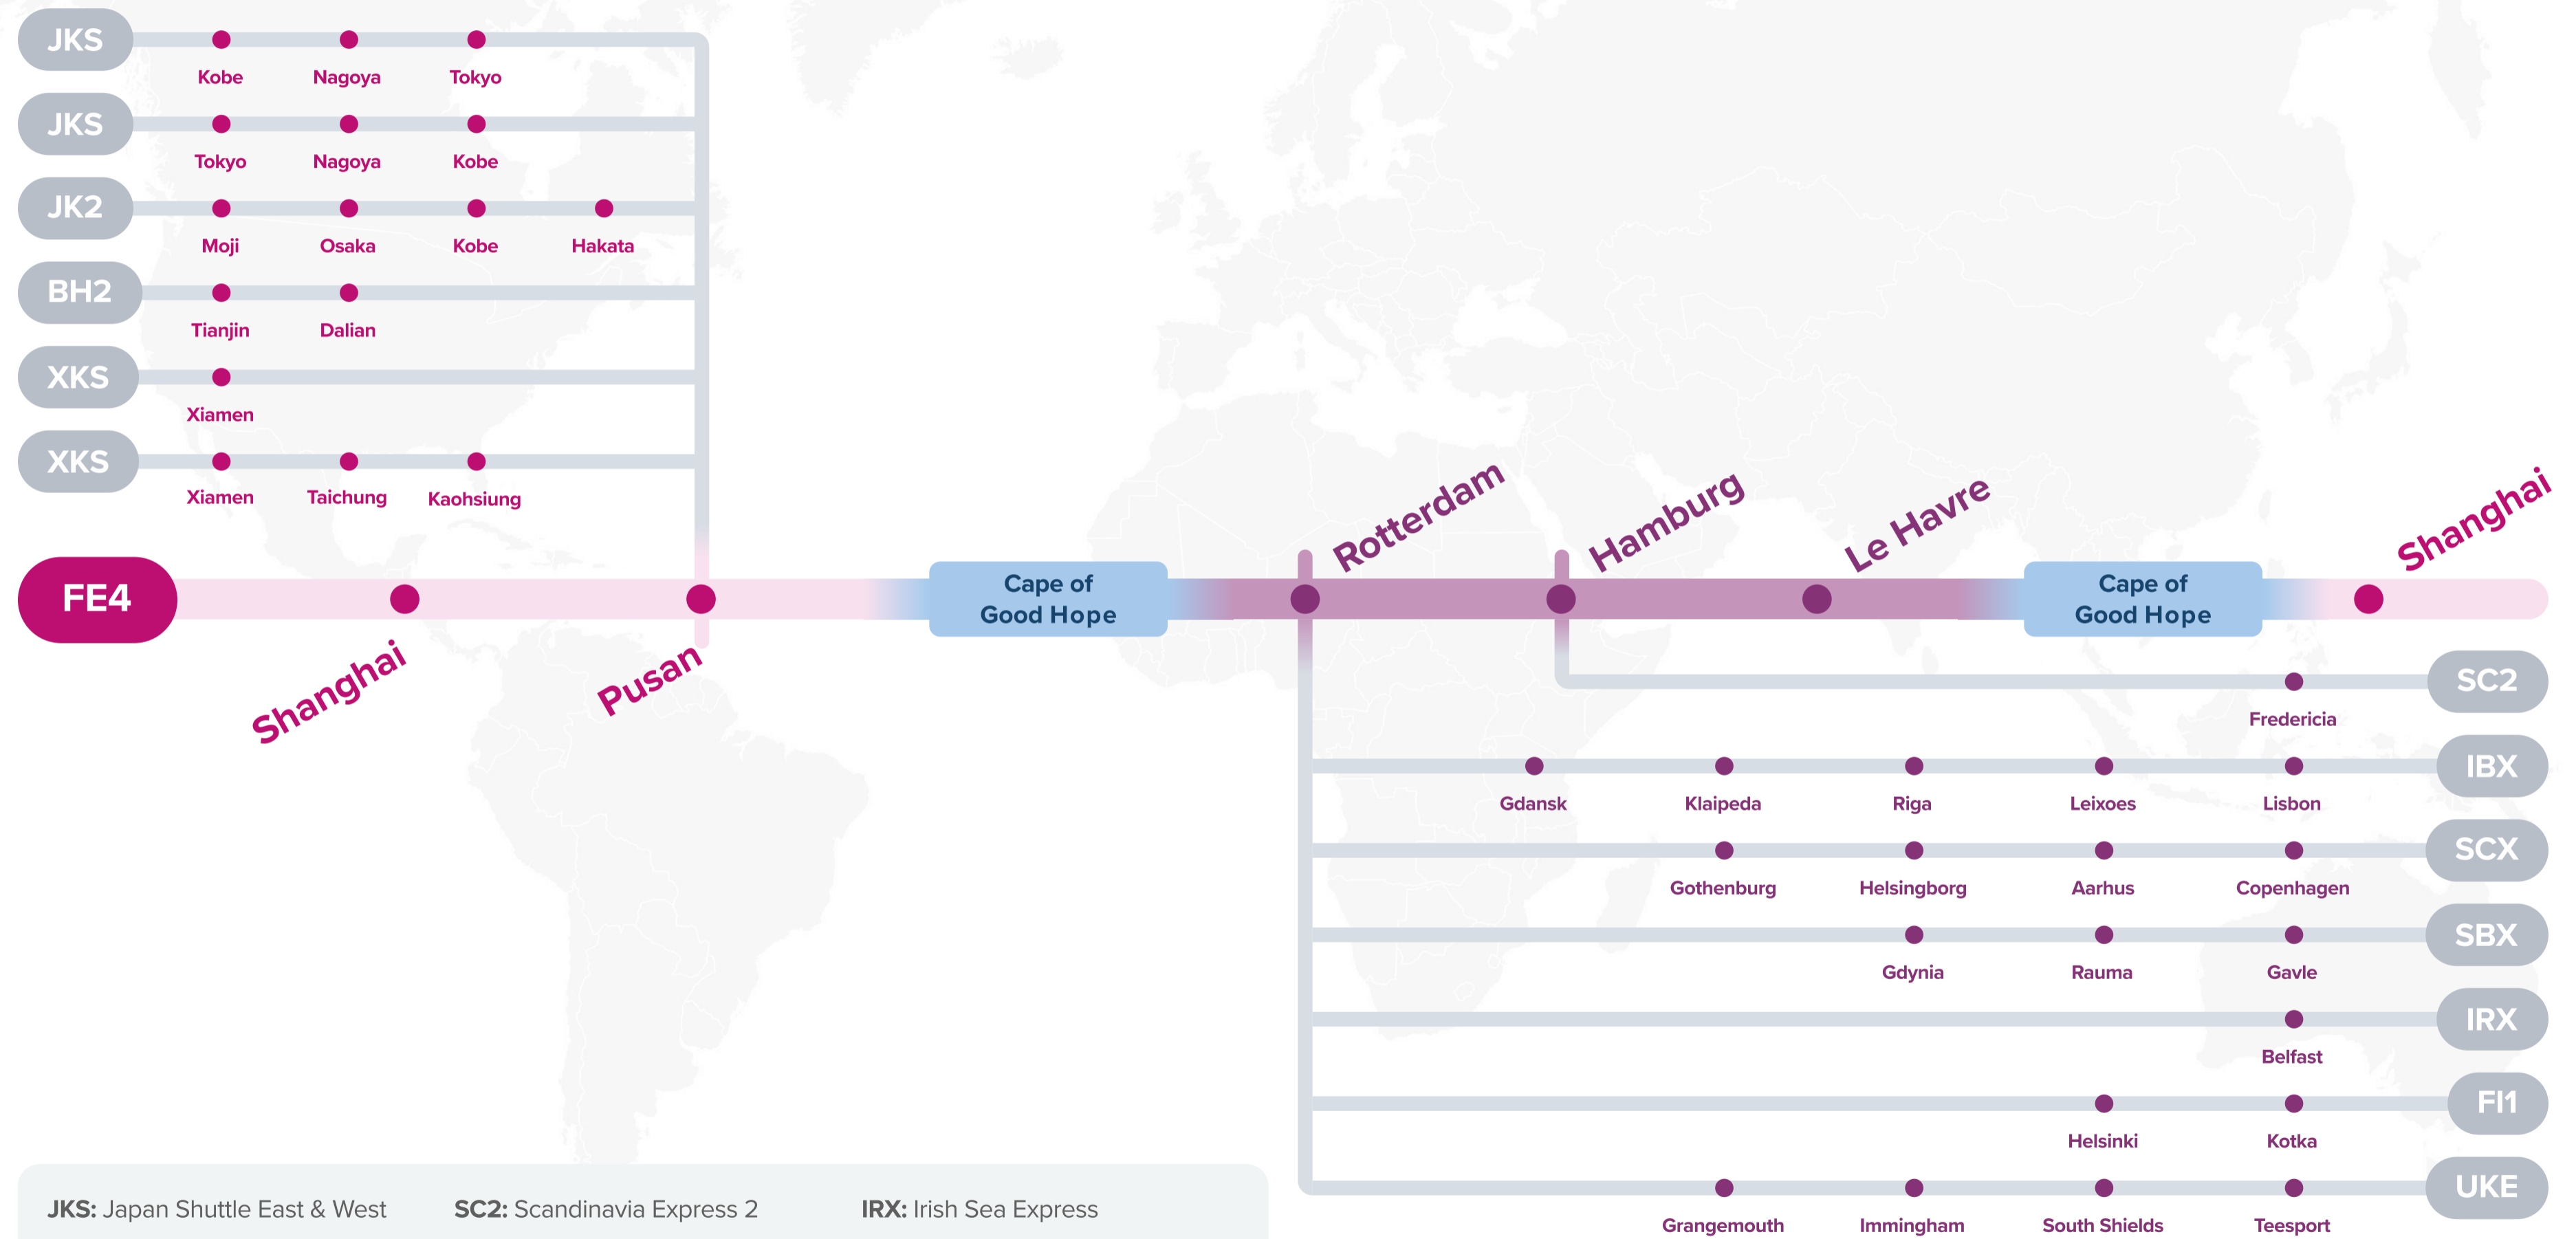

### Service Features

- ▣ Premium service from South Korea and China, into Northern Europe.
- ▣ Dedicated Japan-Korea Shuttle connection, relating to and fro North Europe.
- ▣ Dedicated Xiamen - Kaohsiung Shuttle connection, relating to and fro North Europe.
- ▣ Express coverage from Northern Europe into Far East.

### Port Rotation

(Terminals are subject to change)

ORIGIN	CODE	ETA	ETD	TERMINAL
SHANGHAI	SHA	MON	SAT	SIPG - SHANGDONG BRANCH
PUSAN	PUS	TUE	FRI	HANJIN BUSAN NEW PORT COMPANY(HJNC)
ROTTERDAM	RTM	SAT	THU	ROTTERDAM WORLD GATEWAY (RWG)
HAMBURG	HAM	SAT	TUE	HHLA CONTAINER TERMINAL BUCHARDKAI (CTB)
LE HAVRE	LEH	FRI	SUN	TERMINAL DE FRANCE (GMP)
SHANGHAI	SHA	MON	SAT	SIPG - SHANGDONG BRANCH

### Transit Time

W/B	RTM	HAM	LEH	E/B	SHA	PUS
SHA	42	49	55	RTM	46	54
PUS	36	43	49	HAM	41	49
				LEH	36	44

Asia – North Europe Service (via CoGH)

# FE4: Far East – Europe 4 Westbound

**JKS:** Japan Shuttle East & West

**SC2:** Scandinavia Express 2

**IRX:** Irish Sea Express

**JK2:** Japan Korea Express 2

**IBX:** Iberia Baltic Express

**F11:** Finland Express 1