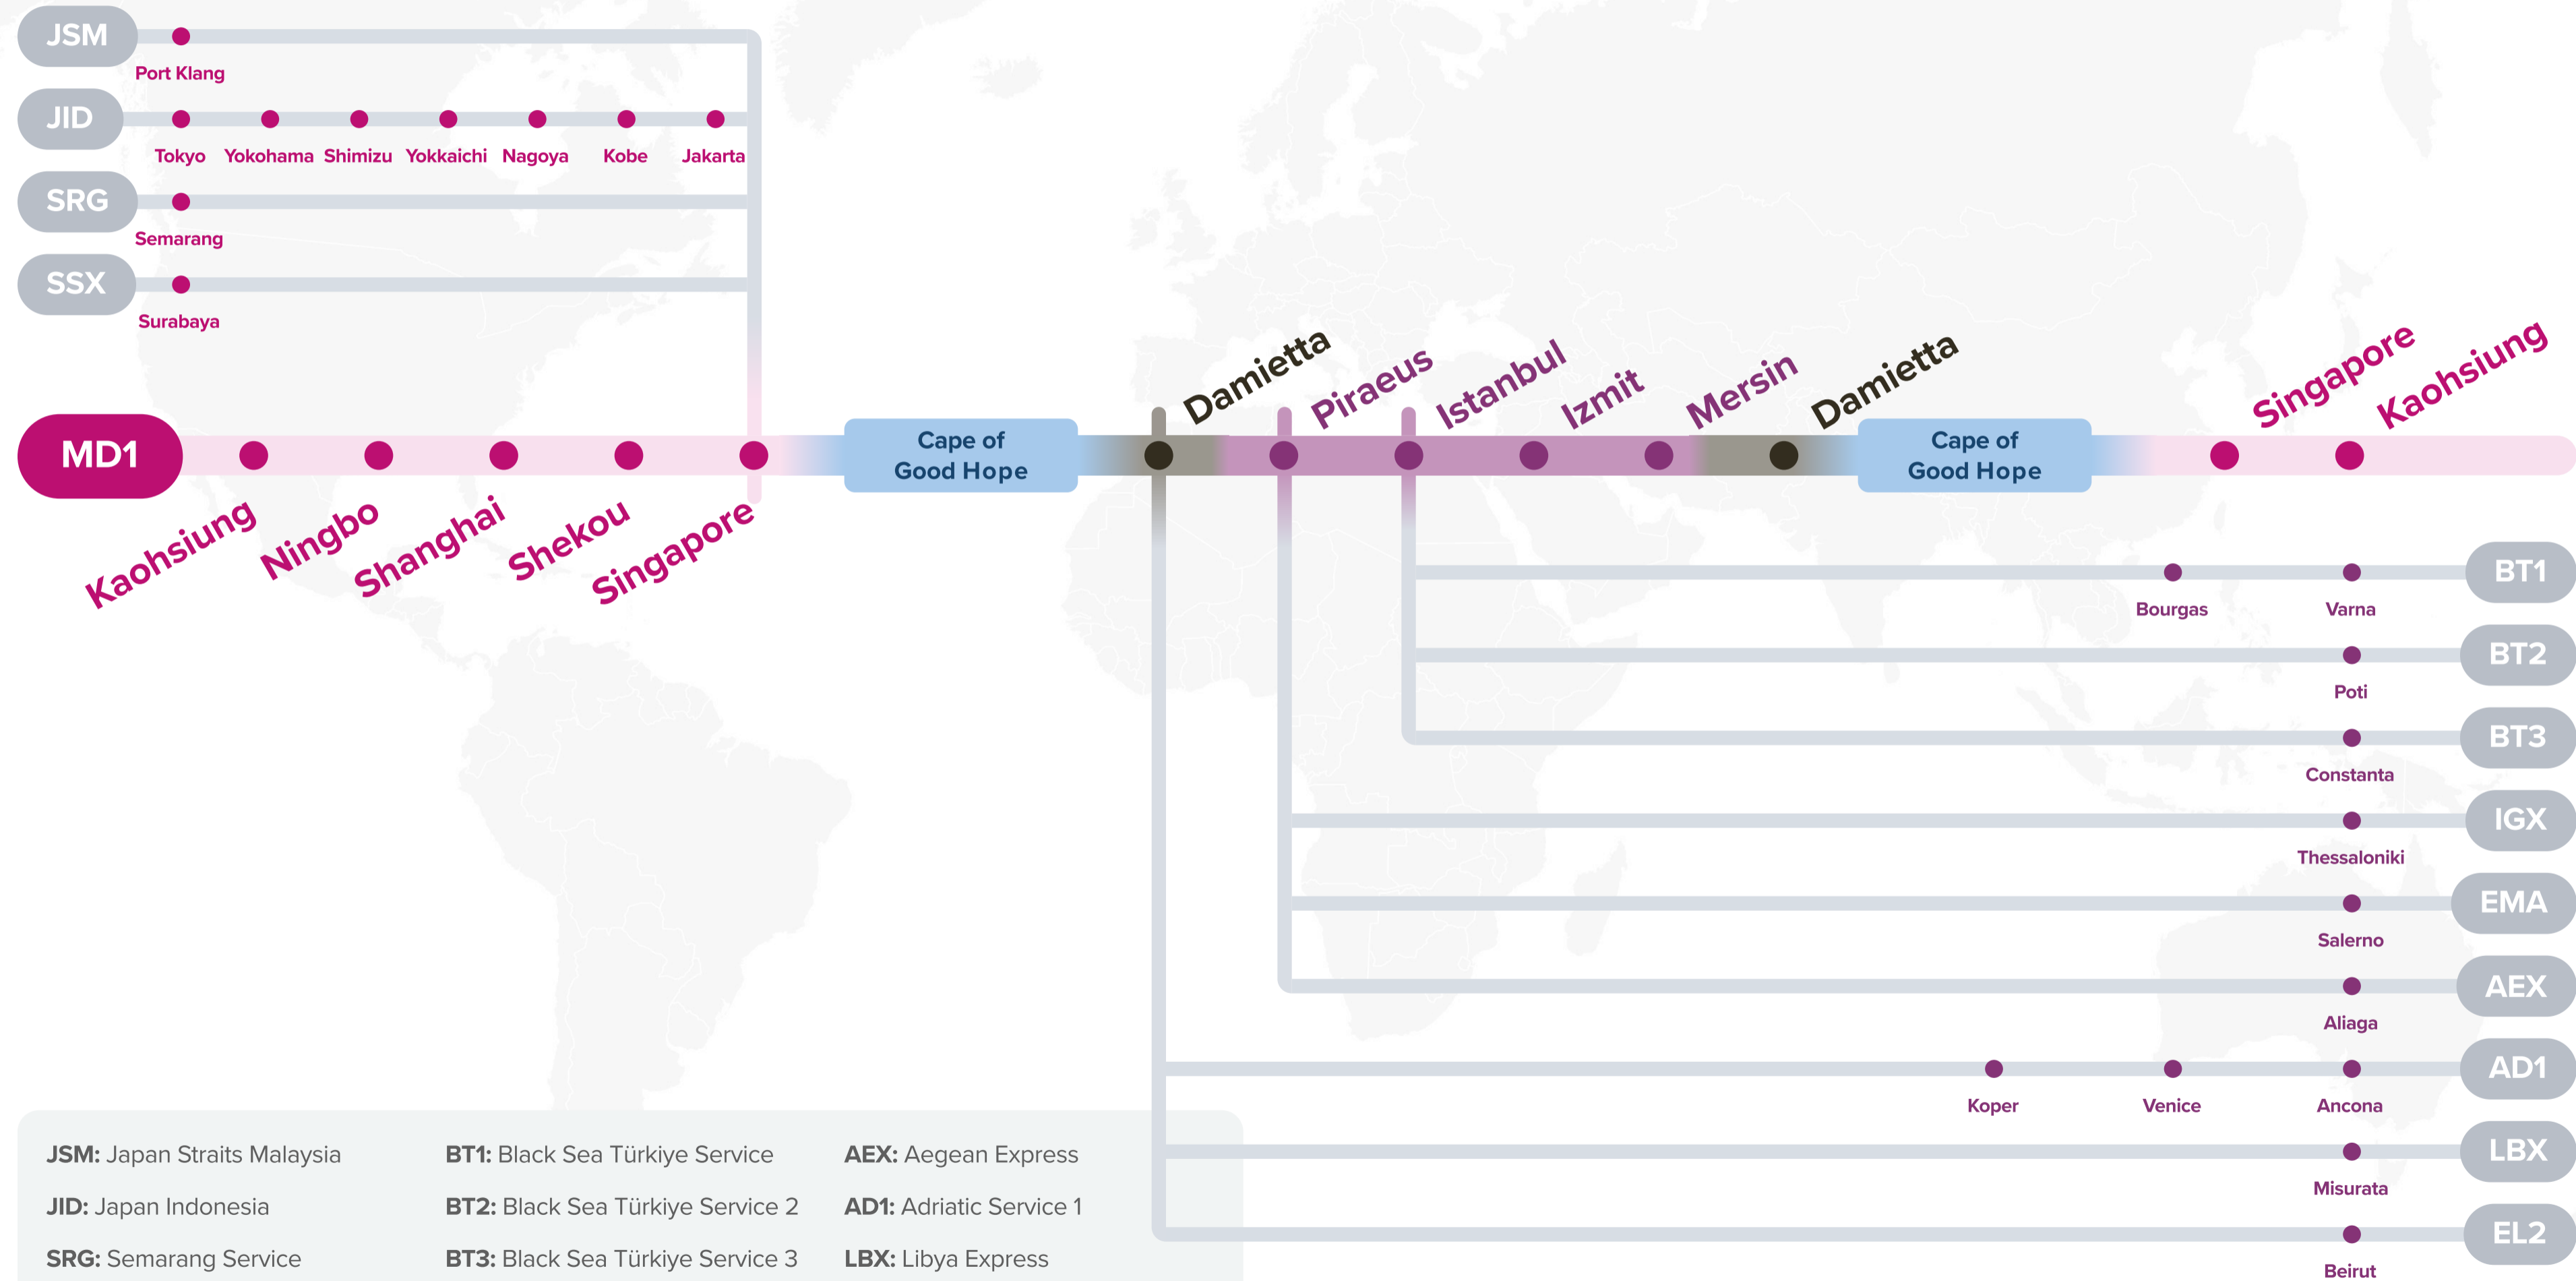

### Service Features

- Direct service into Egypt, Greece and Eastern Mediterranean ports.
- Direct service from Eastern Mediterranean and Egypt to Singapore and Far East.

# Asia – Mediterranean Service (via CoGH)

## MD1: Mediterranean 1

Westbound

**JSM:** Japan Straits Malaysia

**JID:** Japan Indonesia

**SRG:** Semarang Service

**SSX:** Surabaya Singapore Express

**BT1:** Black Sea Türkiye Service

**BT2:** Black Sea Türkiye Service 2

## Service Features

- Direct connection from East Asia and Southeast Asia to West Mediterranean Ports.
- Direct Thailand and Vietnam connection from West Mediterranean Ports.