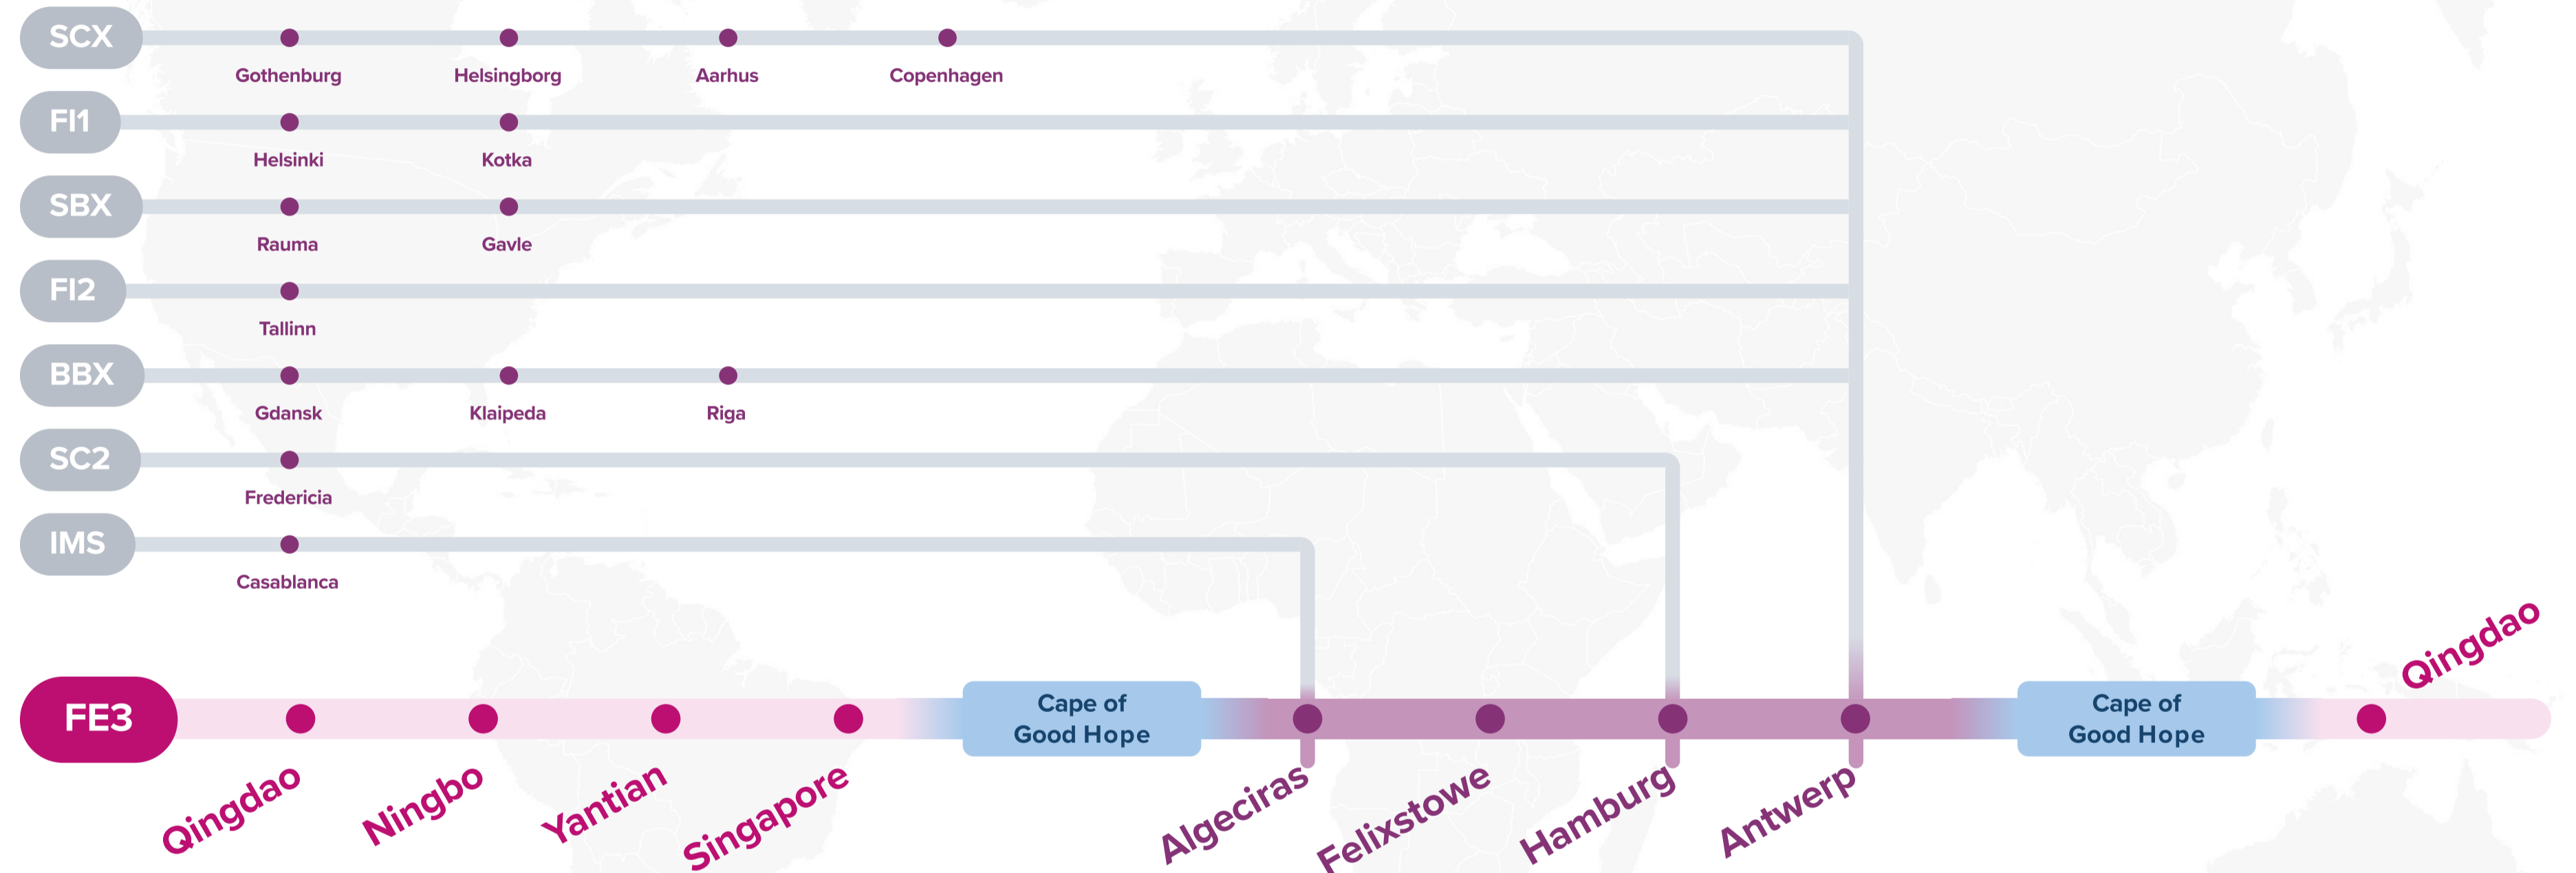

# FE3: Far East – Europe 3 Westbound

**JSM:** Japan Straits Malaysia

**SCX:** Scandinavia Express

**SC2:** Scandinavia Express 2

**JID:** Japan Indonesia

**FI1:** Finland Express 1

**IMS:** Intra Morocco Service

**SRG:** Semarang Service

**SBX:** Scandinavia Baltic Express

**SSX:** Surabaya Singapore Express

**FI2:** Finland Express 2

Asia – North Europe Service (via CoGH)

# FE3: Far East — Europe 3 Eastbound

**SCX:** Scandinavia Express

**SC2:** Scandinavia Express 2

**IMS:** Intra Morocco Service

**F11:** Finland Express 1

**SBX:** Scandinavia Baltic Express

**FI2:** Finland Express 2

**BBX:** Baltic Bridge Express

WESTBOUND ←  
EASTBOUND →