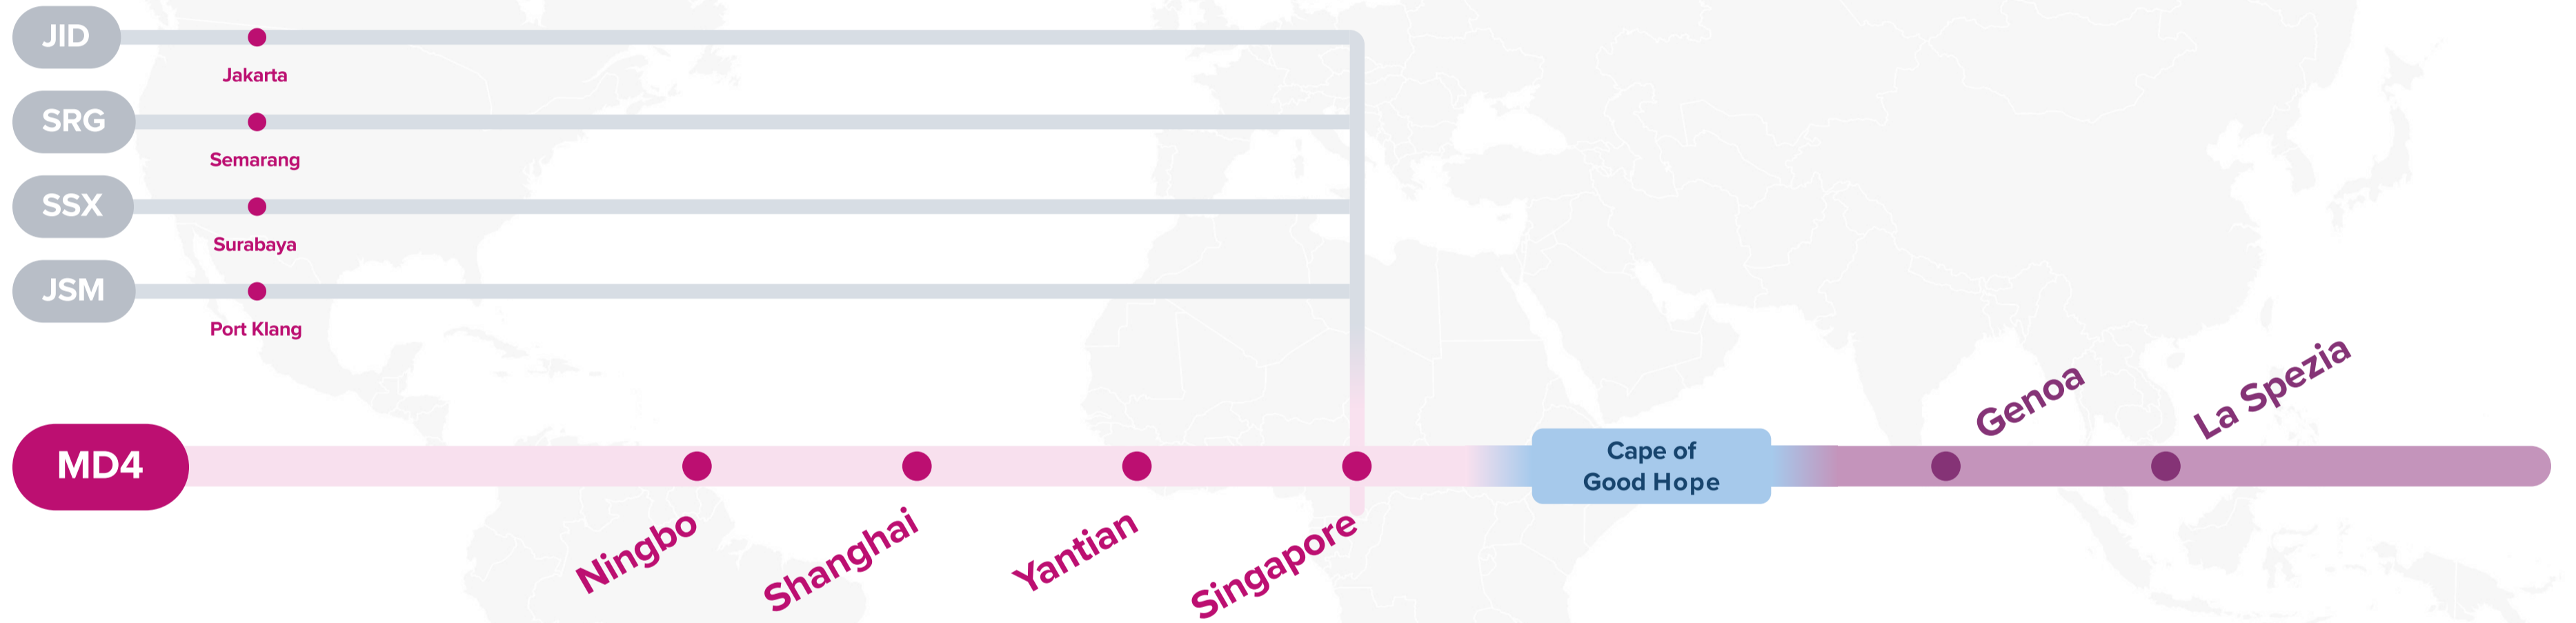

### Service Features

Express service to Italy ports with a focus on major East Asia ports.

### Transit Time

W/B	GOA	SPE
NGB	46	48
SHA	43	45
YTN	39	41
SIN	33	35

Asia – Mediterranean Service (via CoGH)

# MD4: Mediterranean 4

Westbound

**JID:** Japan Indonesia

**SRG:** Semarang Service

**SSX:** Surabaya Singapore Express

**JSM:** Japan Straits Malaysia

EASTBOUND →

# MD5: Mediterranean 5

Eastbound

WESTBOUND ←  
EASTBOUND →

**Service Features**

- Dedicated service connection West India, Pakistan with West, East Mediterranean ports directly.

**Port Rotation**

(Terminals are subject to change)