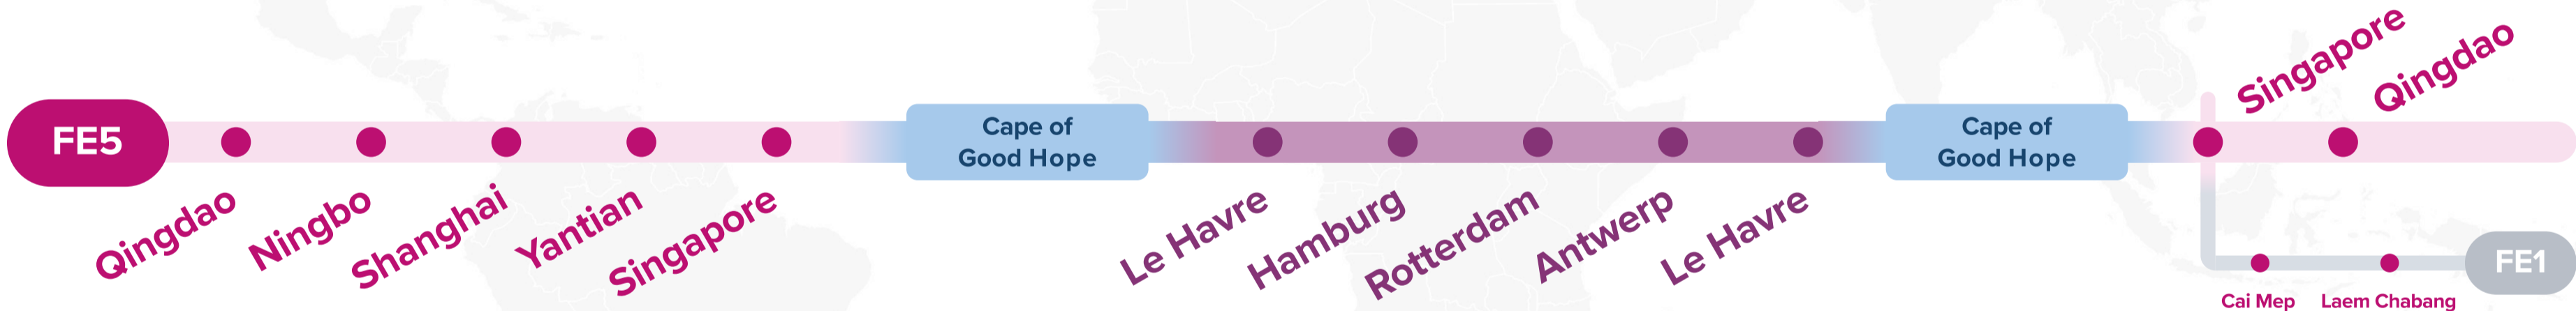

Asia – North Europe Service (via CoGH)

FE5: Far East – Europe 5 Eastbound

FE1: Far East - Europe 1