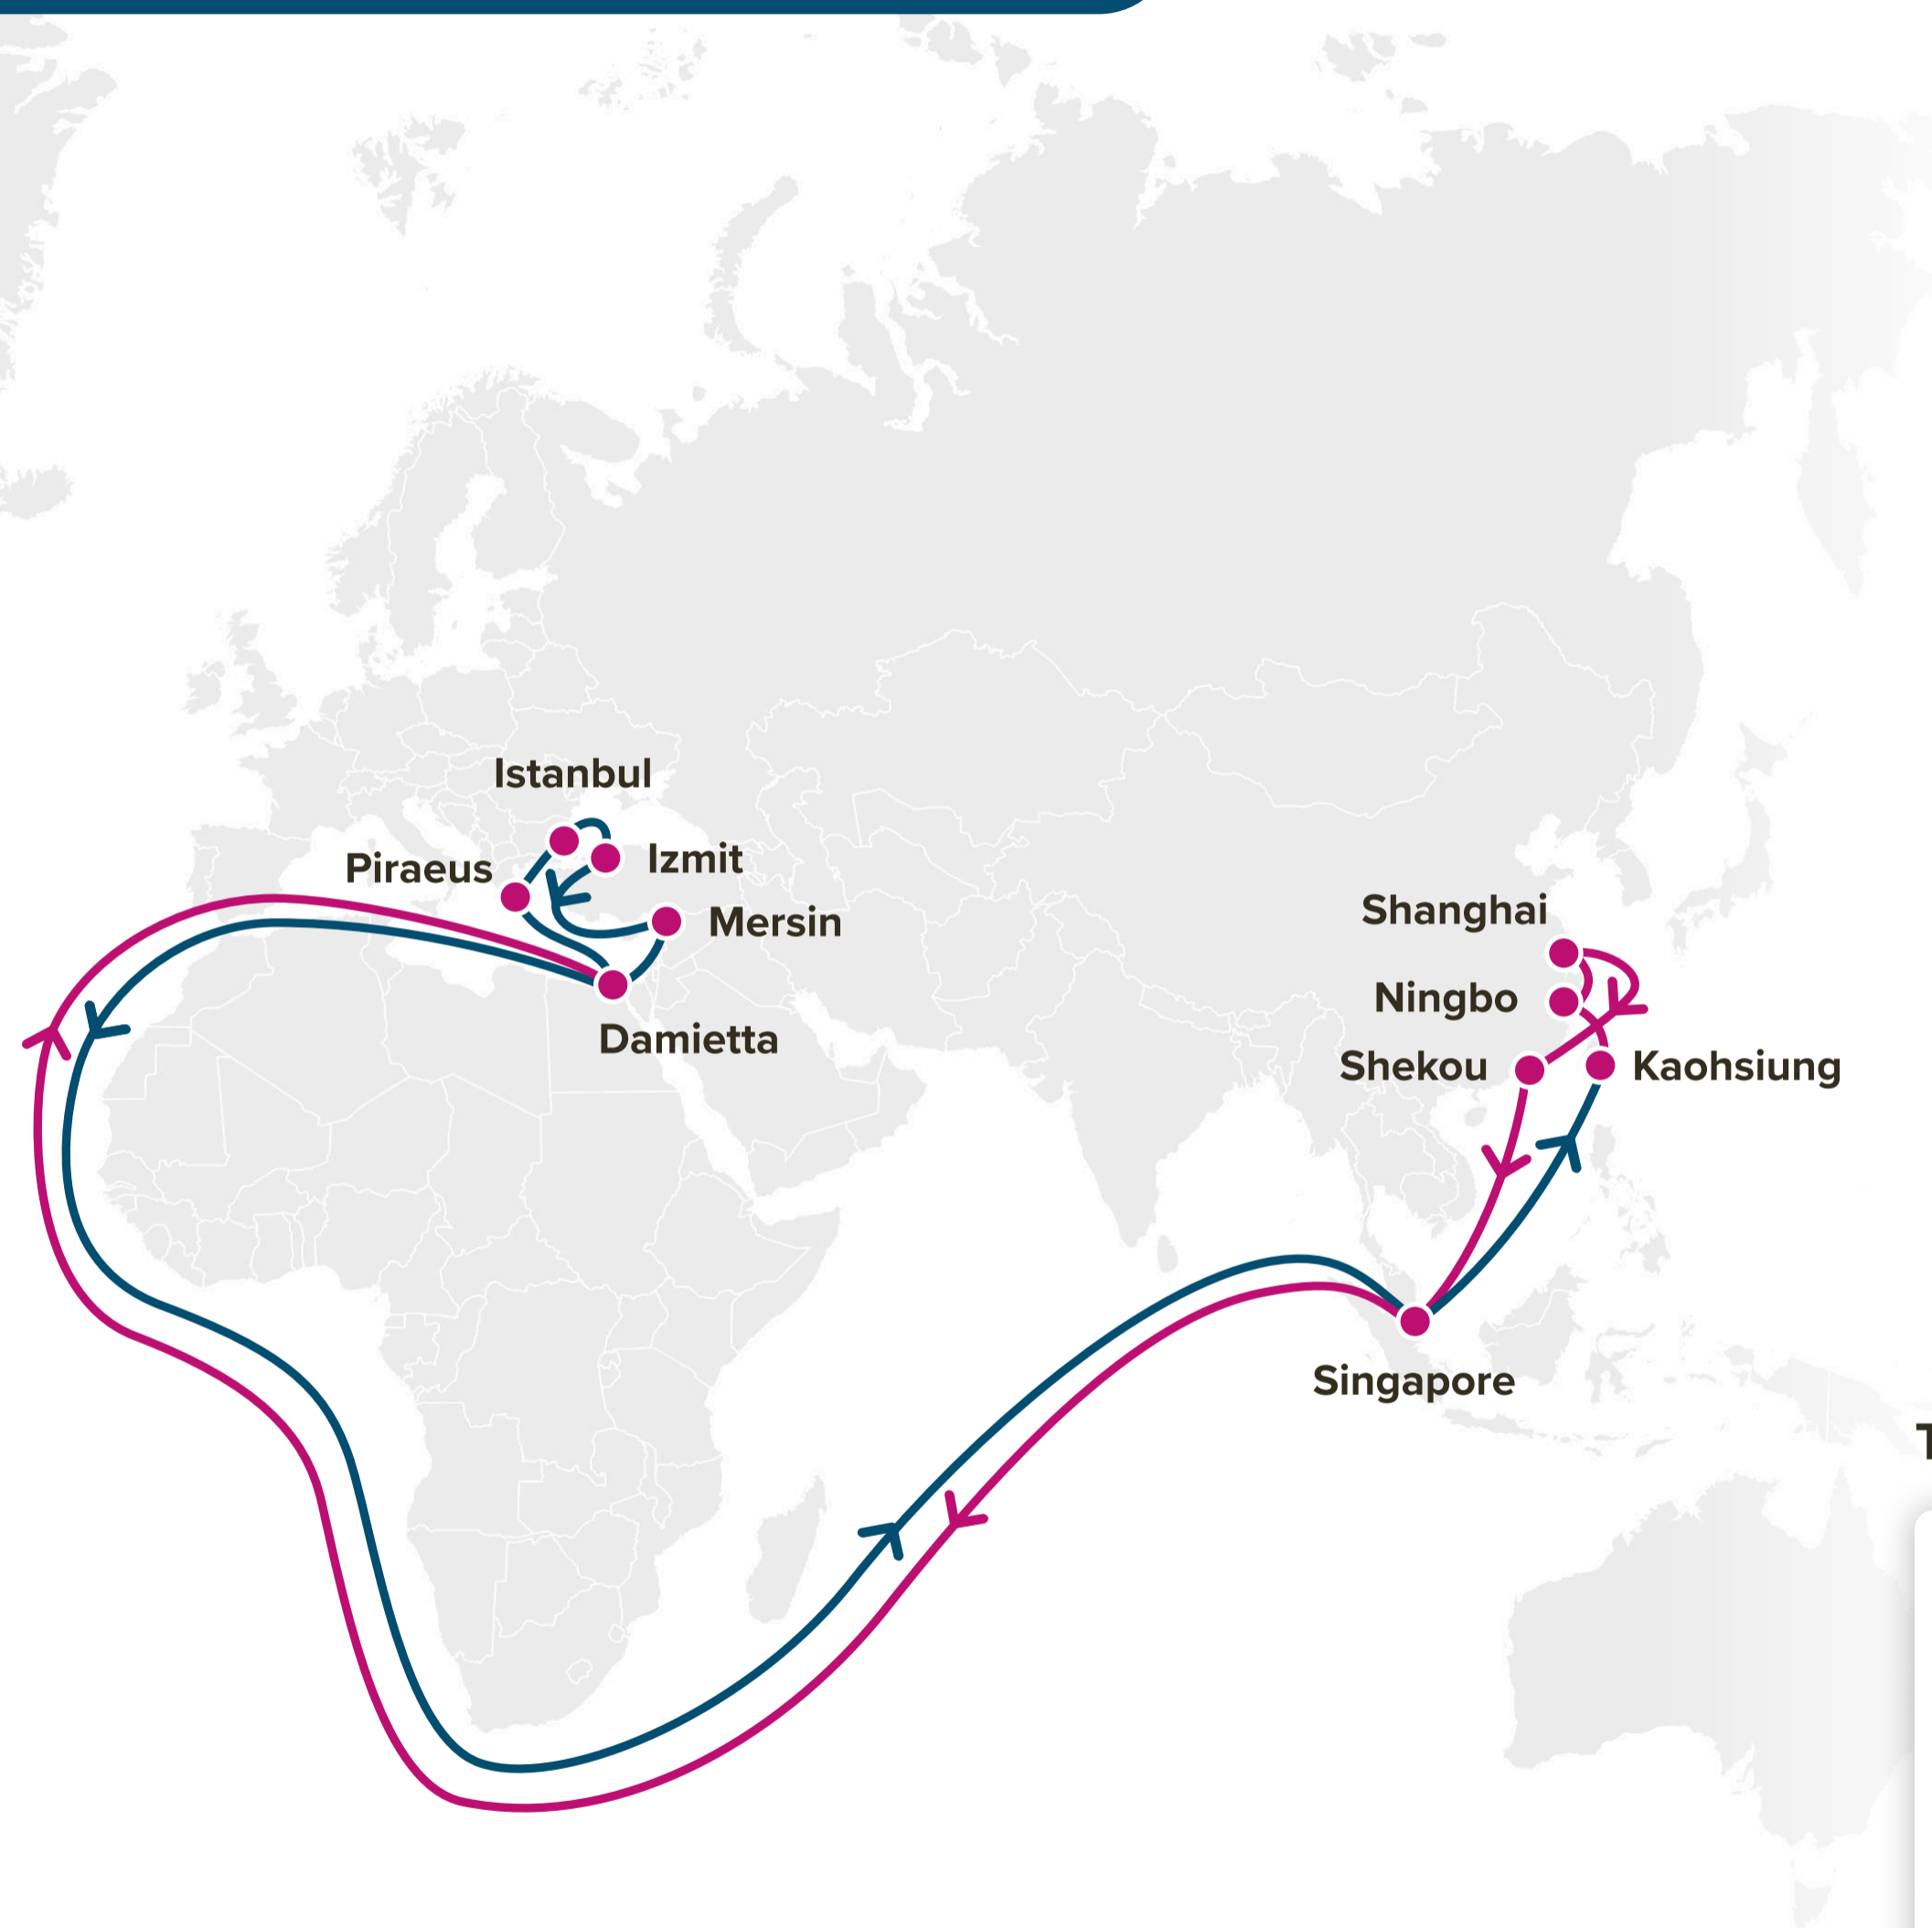

WESTBOUND ←
EASTBOUND →

Service Features

- Direct service into Egypt, Greece and Eastern Mediterranean ports.
- Direct service from Eastern Mediterranean and Egypt to Singapore and Far East.

Port Rotation

(Terminals are subject to change)

ORIGIN	CODE	ETA	ETD	TERMINAL
KAOHSIUNG	KHH	SUN	MON	KAO MING CONTAINER TERMINAL (KMCT)
NINGBO	NGB	TUE	THU	NINGBO DAXIE CONTAINER TERMINAL
SHANGHAI	SHA	THU	SAT	SIPG - SHANGDONG BRANCH
SHEKOU	SHK	MON	TUE	MAWAN CONTAINER TERMINAL (MCT)
SINGAPORE	SIN	SAT	SUN	PSA SINGAPORE
DAMIETTA	DAM	WED	FRI	DCHC
PIRAEUS	PIR	WED	FRI	PIRAEUS CONTAINER TERMINAL (PCT)
ISTANBUL	IST	SAT	MON	MARPORT TERMINAL
IZMIT	IZT	TUE	WED	DPW YARIMCA
MERSIN	MER	SAT	SUN	MERSIN INTERNATIONAL PORT (MIP)
DAMIETTA	DAM	MON	WED	DCHC
SINGAPORE	SIN	SUN	TUE	PSA SINGAPORE
KAOHSIUNG	KHH	SUN	MON	KAO MING CONTAINER TERMINAL (KMCT)

Transit Time

W/B	DAM	PIR	IST	IZT	MER	E/B	SIN	KHH	NGB	SHA	SHK
KHH	44	51	54	57	61	PIR	44	51	53	55	59
NGB	41	48	51	54	58	IST	41	48	50	52	56
SHA	39	46	49	52	56	IZT	39	46	48	50	54
SHK	36	43	46	49	53	MER	35	42	44	46	50
SIN	31	38	41	44	48	DAM	32	39	41	43	47