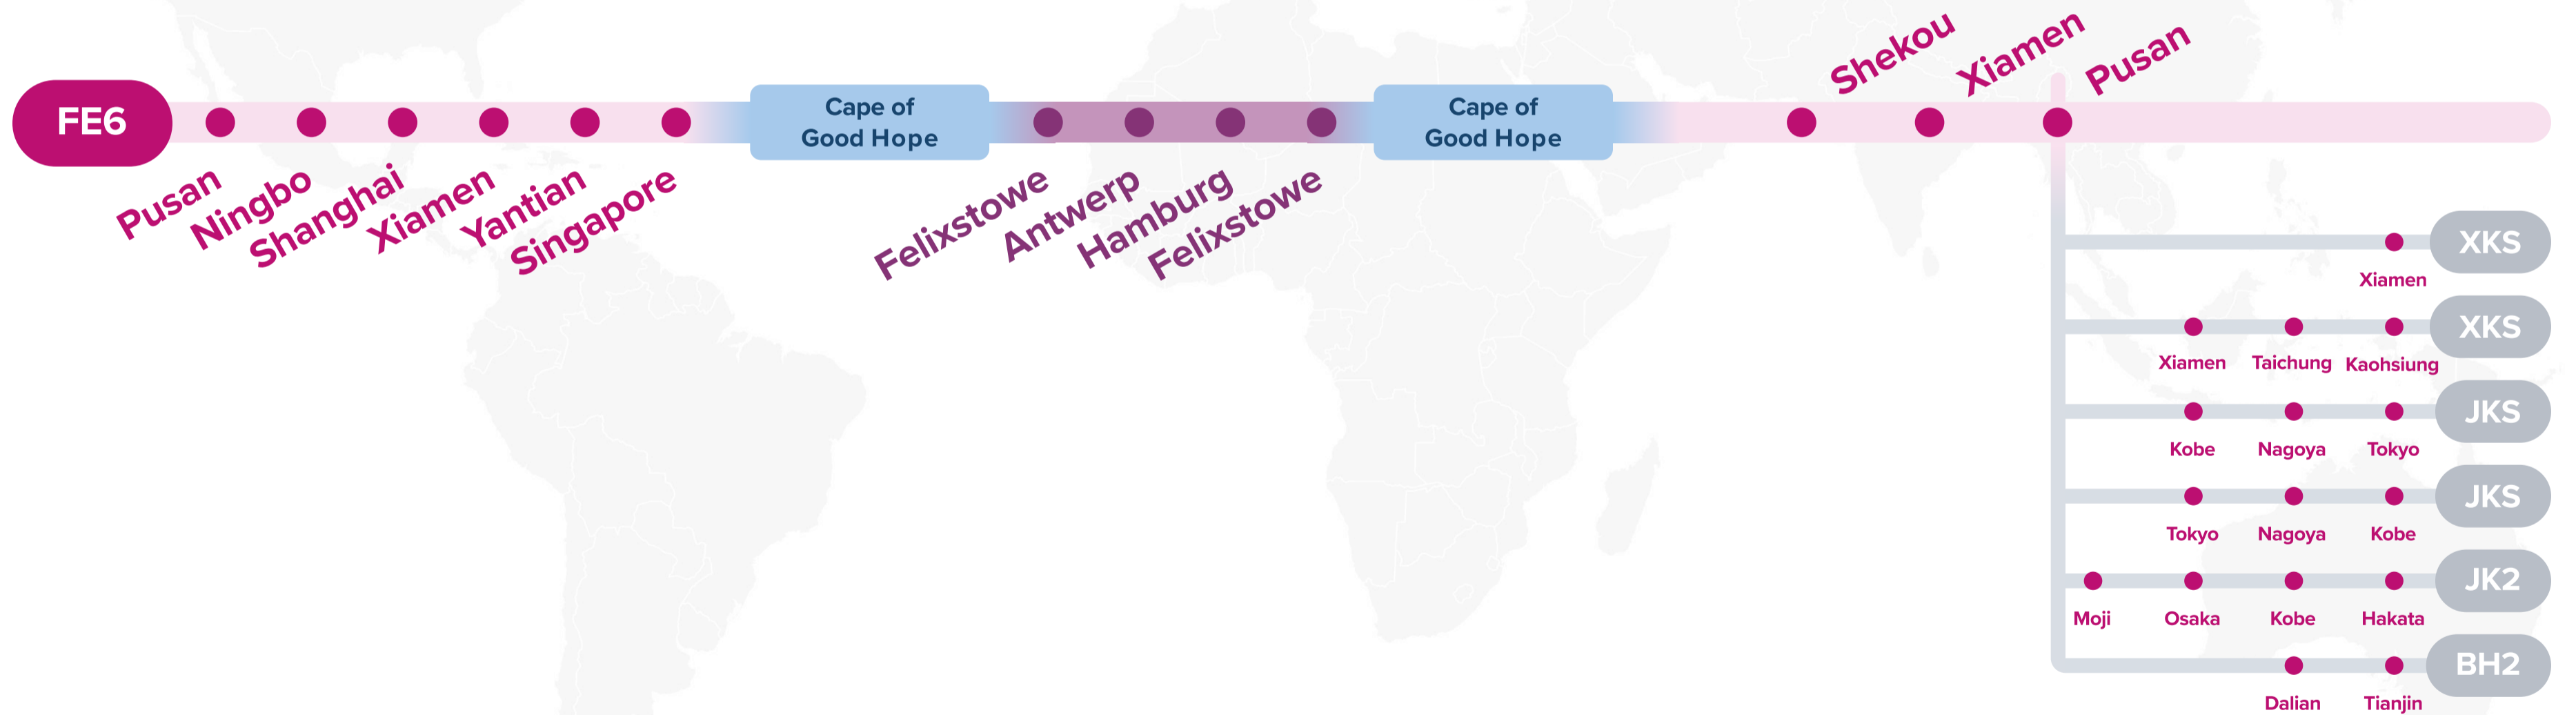

Asia – North Europe Service (via CoGH)

# FE6: Far East – Europe 6 Westbound

**JID:** Japan Indonesia

**BH2:** Bohai Express 2

**SRG:** Semarang Service

**SSX:** Surabaya Singapore Express

**JSM:** Japan Straits Malaysia

Asia – North Europe Service (via CoGH)

# FE6: Far East – Europe 6 Eastbound

**XKS:** Xiamen Kaohsiung Shuttle

**JKS:** Japan Shuttle East & West

**JK2:** Japan Korea Express 2

**BH2:** Bohai Express 2

WESTBOUND ←  
EASTBOUND →

**Service Features**

- Comprehensive coverage connecting West India, Sri Lanka, Pakistan to North Europe
- The transshipment service via Colombo would serve your shipment needs from the East India and Bangladesh

**Port Rotation**