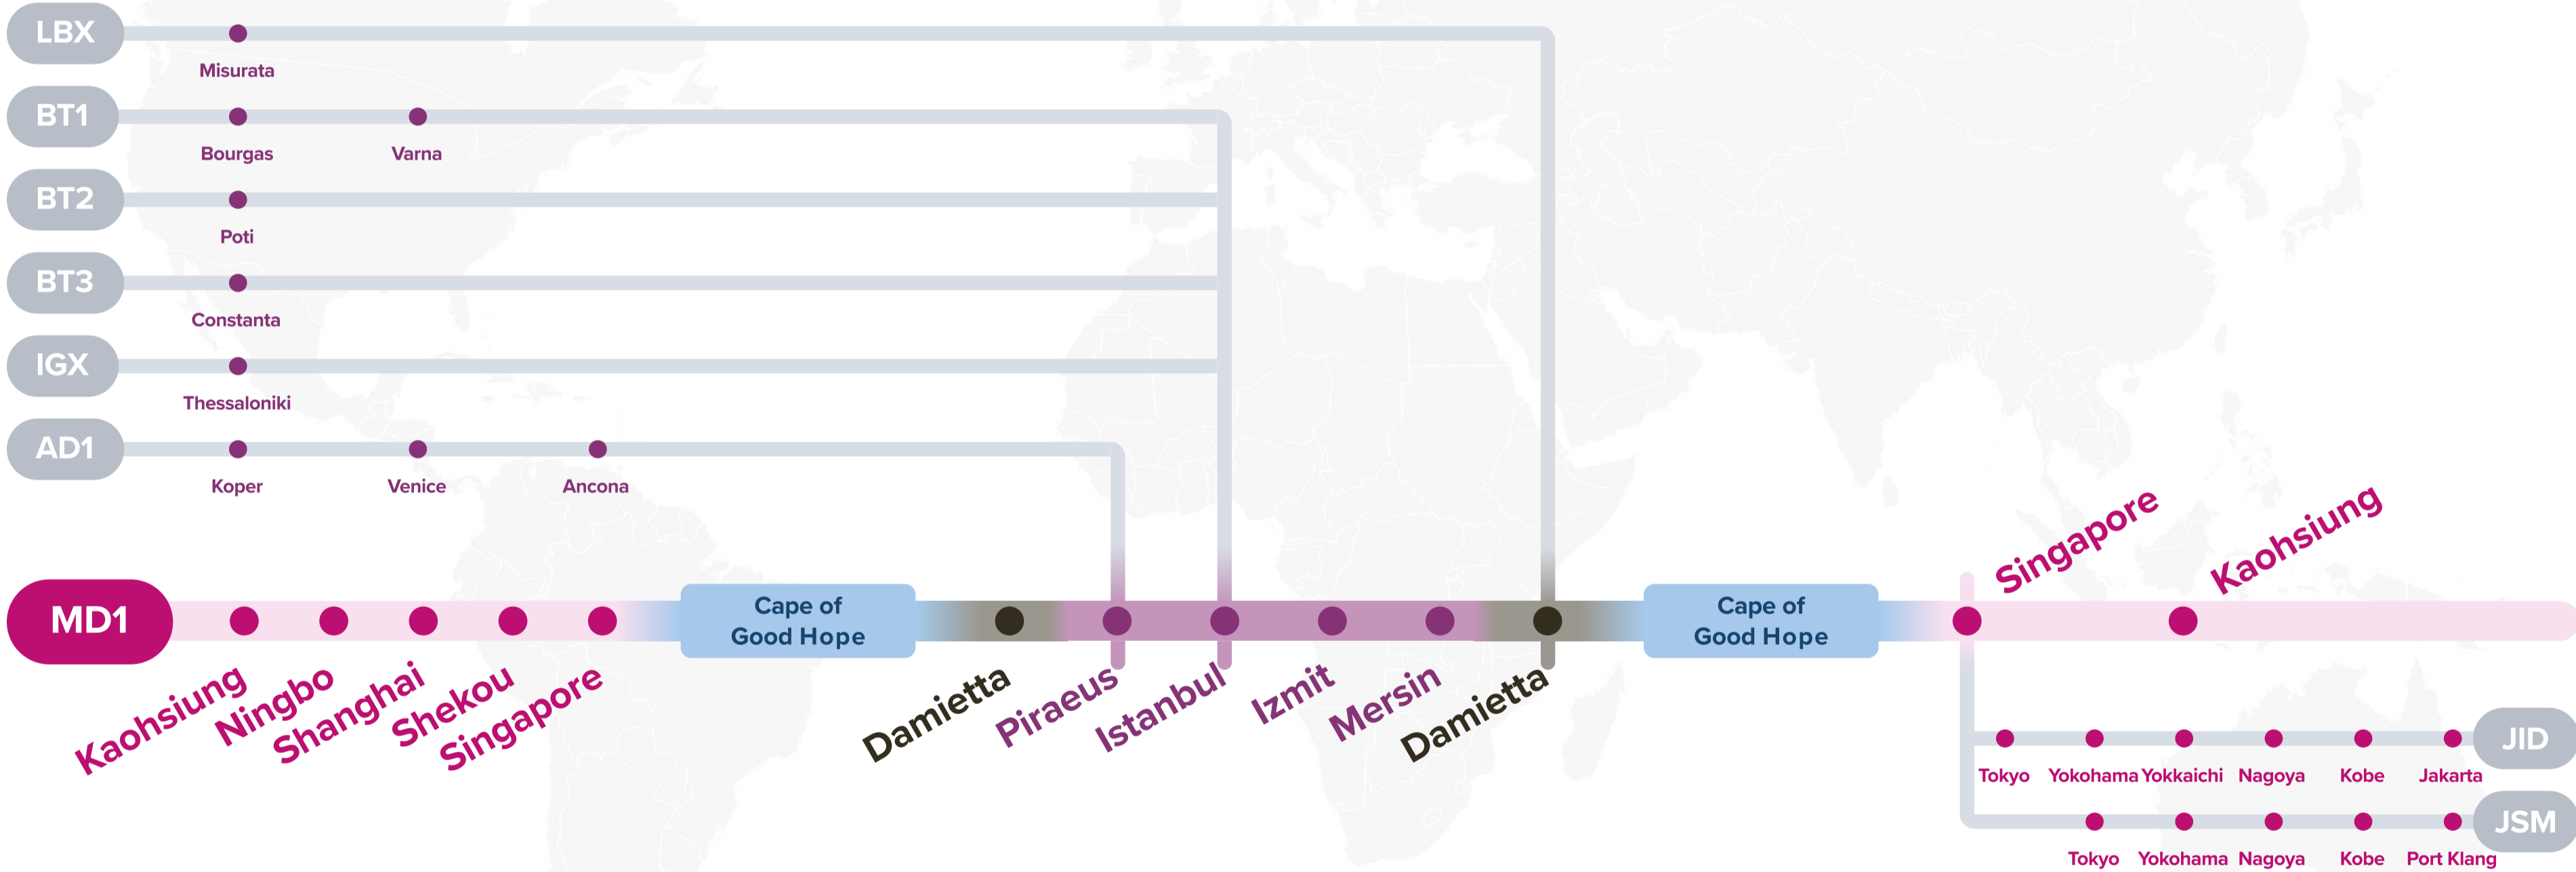

Asia – Mediterranean Service (via CoGH)

MD1: Mediterranean 1 Eastbound

- **LBX:** Libya Express
- **BT1:** Black Sea Türkiye Service
- **JID:** Japan Indonesia
- **BT2:** Black Sea Türkiye Service 2
- **JSM:** Japan Straits Malaysia
- **BT3:** Black Sea Türkiye Service 3
- **IGX:** Intra-Greece Express
- **AD1:** Adriatic Service 1