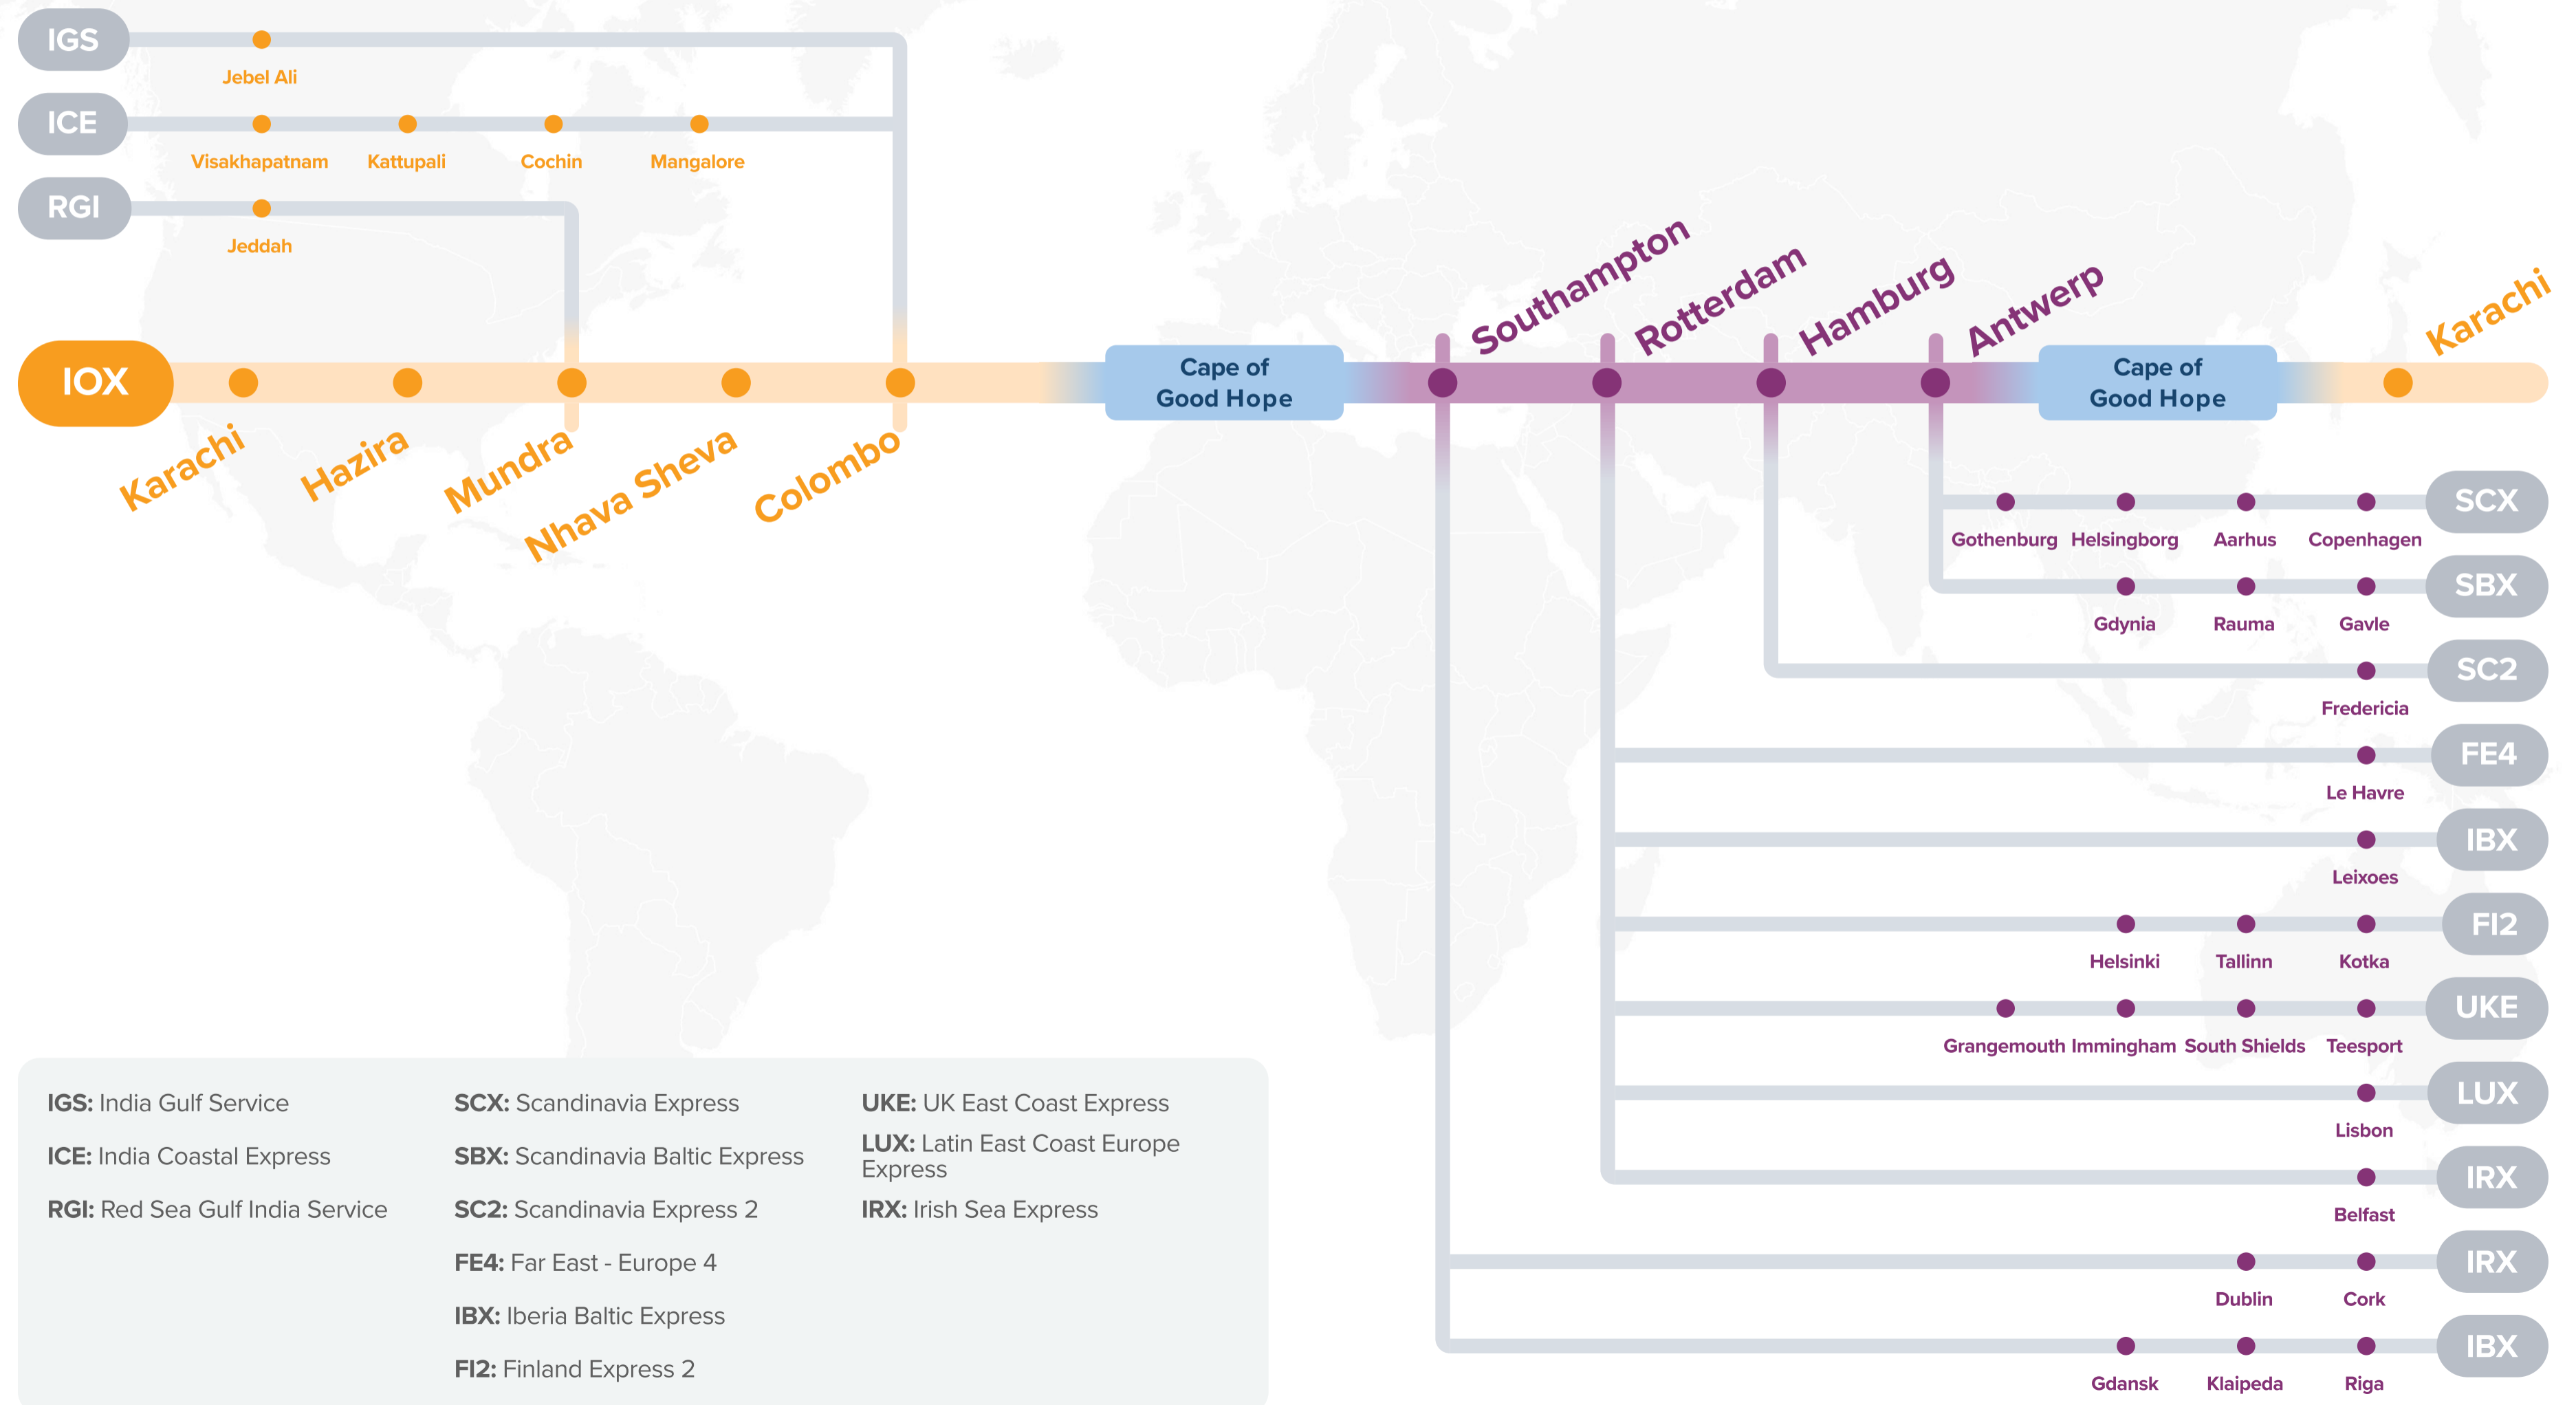

Asia – North Europe Service (via CoGH)

IOX: Indian Ocean Express

Westbound

IGS: India Gulf Service	SCX: Scandinavia Express	UKE: UK East Coast Express
ICE: India Coastal Express	SBX: Scandinavia Baltic Express	LUX: Latin East Coast Europe Express
RGI: Red Sea Gulf India Service	SC2: Scandinavia Express 2	IRX: Irish Sea Express
	FE4: Far East - Europe 4	
	IBX: Iberia Baltic Express	
	FI2: Finland Express 2