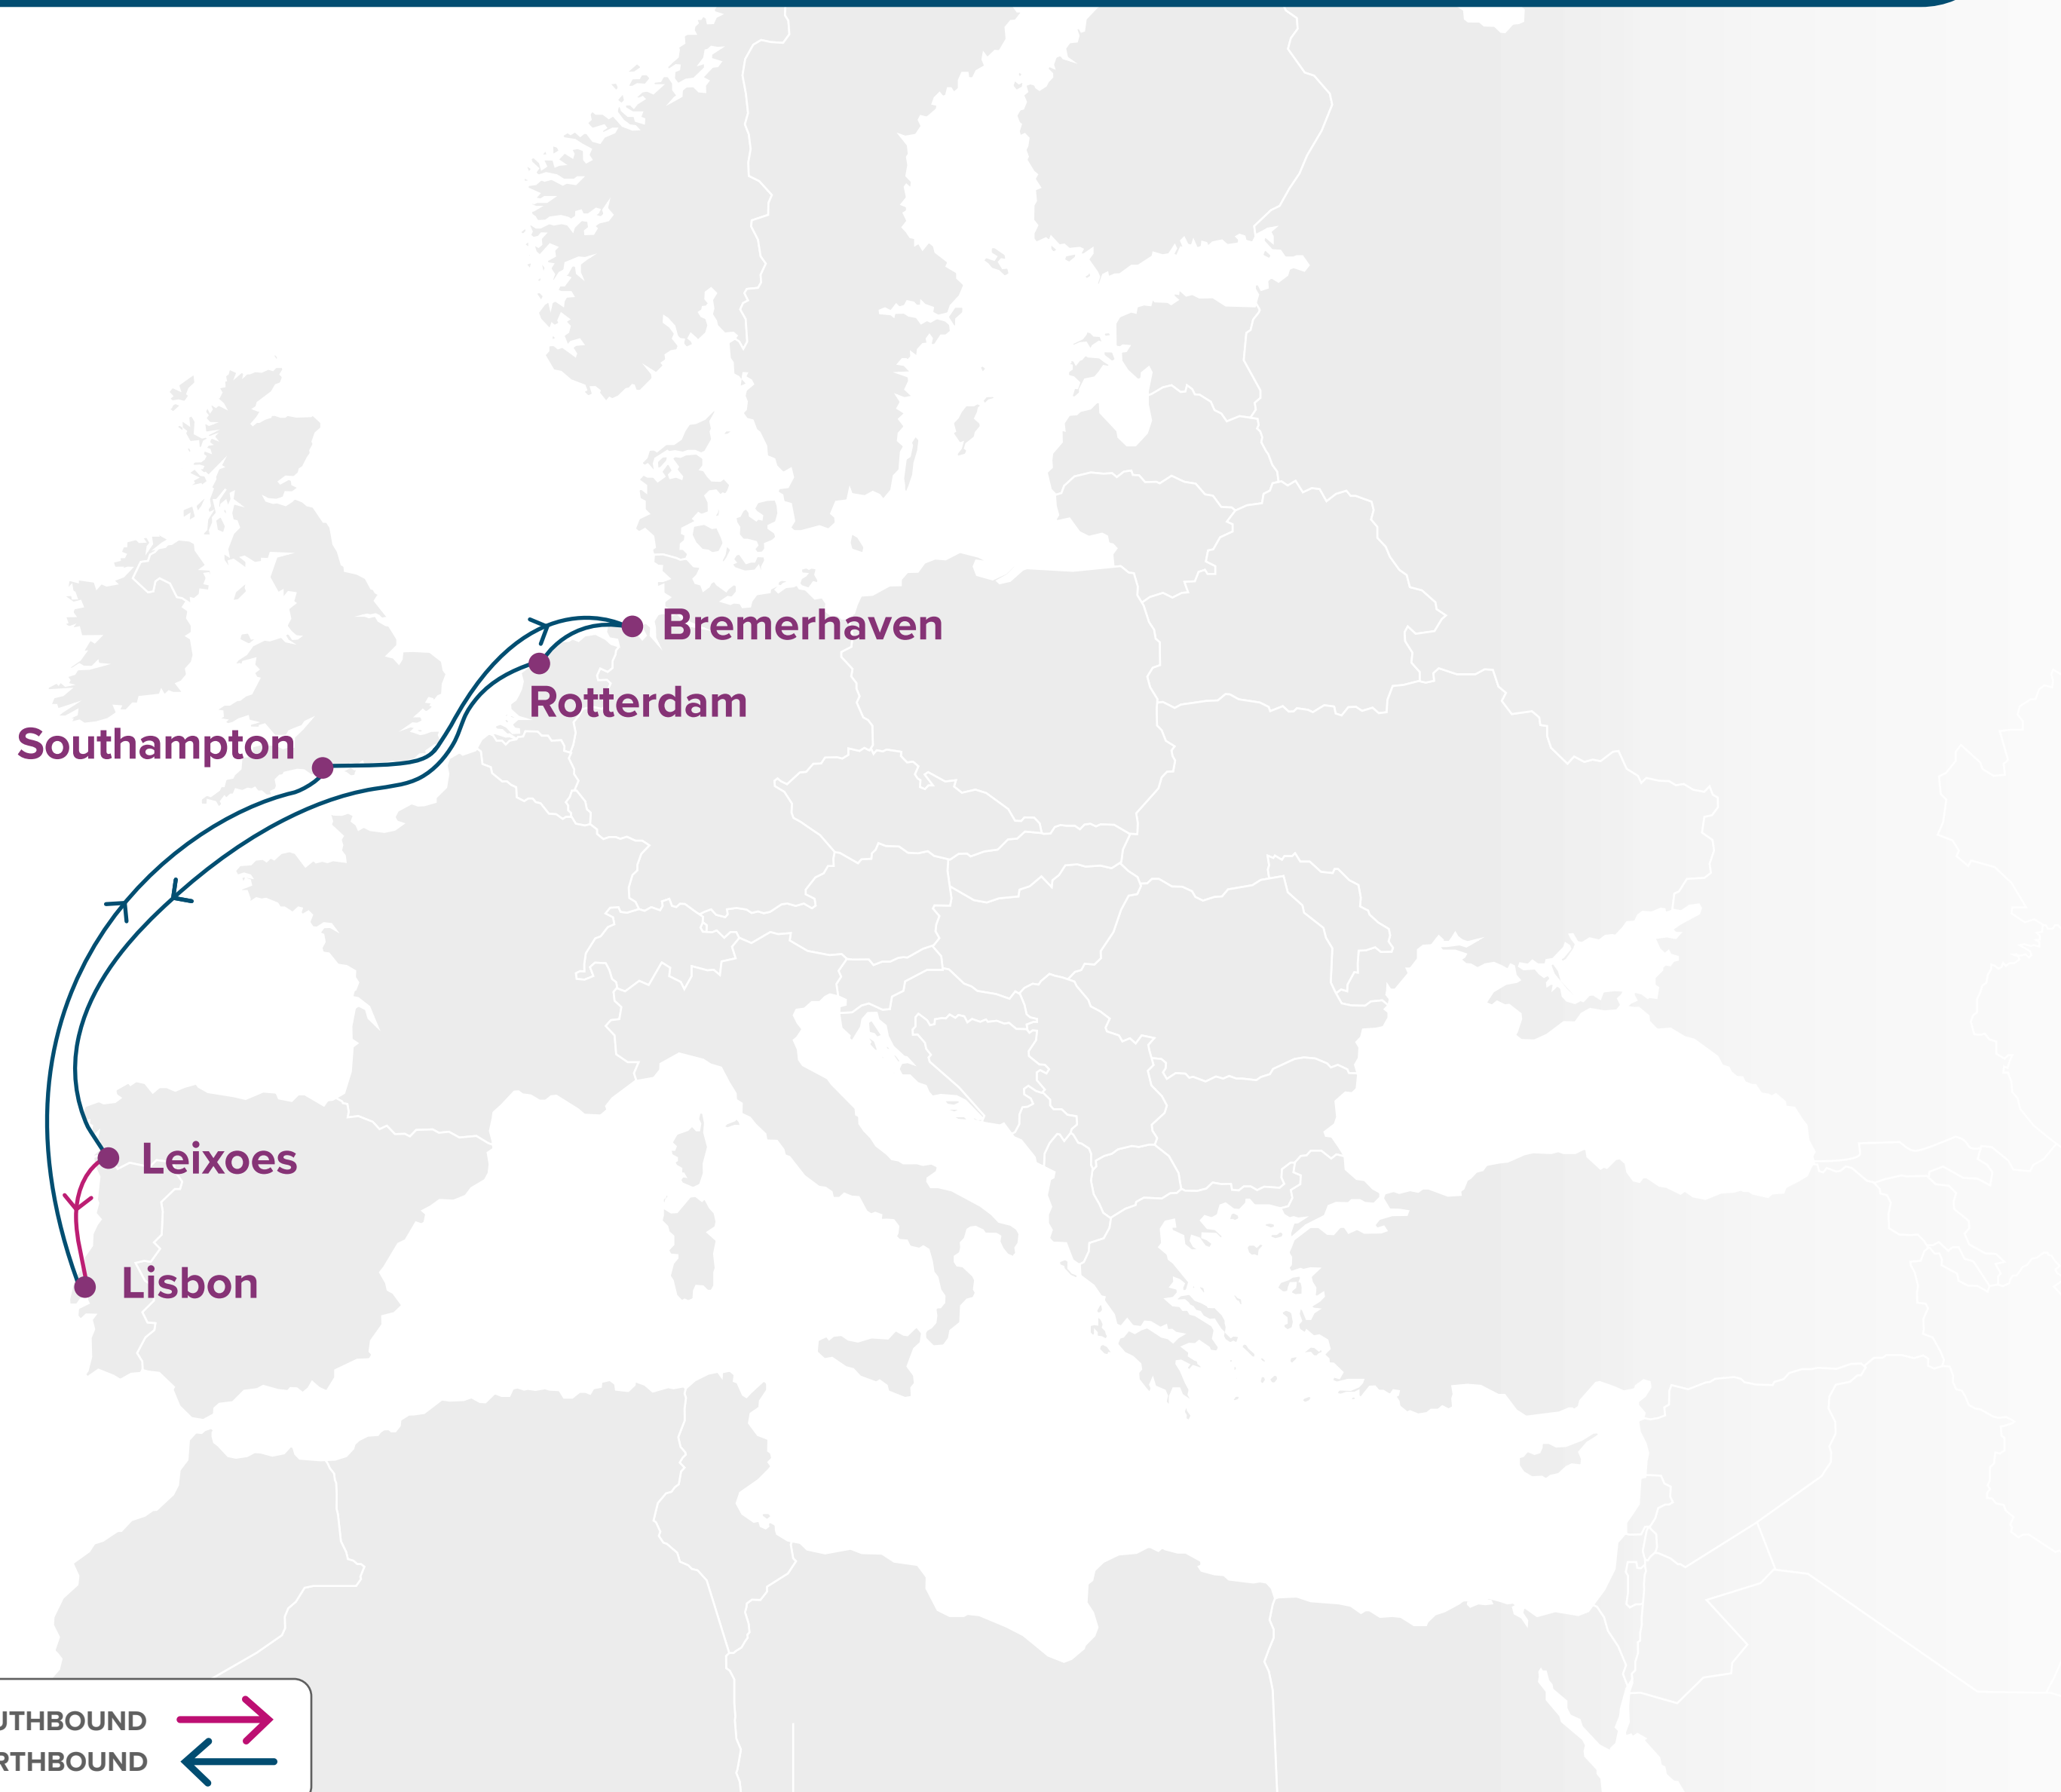

Transit Time

N/B	HEL	KTK	S/B	ANR	RTM
ANR	7	8	HEL	6	9
RTM	4	5	KTK	4	7

Key Service Strength

- The shuttle service offers a dedicated connection between Antwerp, Rotterdam, Helsinki, Tallinn and Kotka
- Green service with Methanol powered vessels
- Weekly frequency

Port Rotation

(Terminals are subject to change)

ORIGIN	CODE	ETA	ETD	TERMINAL
ROTTERDAM	RTM	SAT	SUN	ECT DELTA TERMINAL, ROTTERDAM
ANTWERP	ANR	MON	TUE	ANTWERPEN GATEWAY
HELSINKI	HEL	FRI	FRI	STEVECO TERMINAL HELSINKI VUOSAARI
TALLINN	TLL	SAT	SUN	HHLA TK ESTONIA (AS),TALLINN
KOTKA	KTK	MON	TUE	STEVECO MUSSALO, KOTKA
ROTTERDAM	RTM	SAT	SUN	ECT DELTA TERMINAL, ROTTERDAM

Transit Time

N/B	HEL	TLL	KTK	S/B	RTM	ANR
RTM	5	6	8	HEL	8	10
ANR	3	4	6	TLL	6	8
				KTK	4	6

NORTHBOUND →
SOUTHBOUND ←

Key Service Strength

-  Offers enhanced coverage in Europe
-  Tailored to enhance operational efficiency and schedule reliability
-  The shuttle service offers a dedicated connection from Rotterdam to Portugal and from Portugal to UK, Bremerhaven and Rotterdam