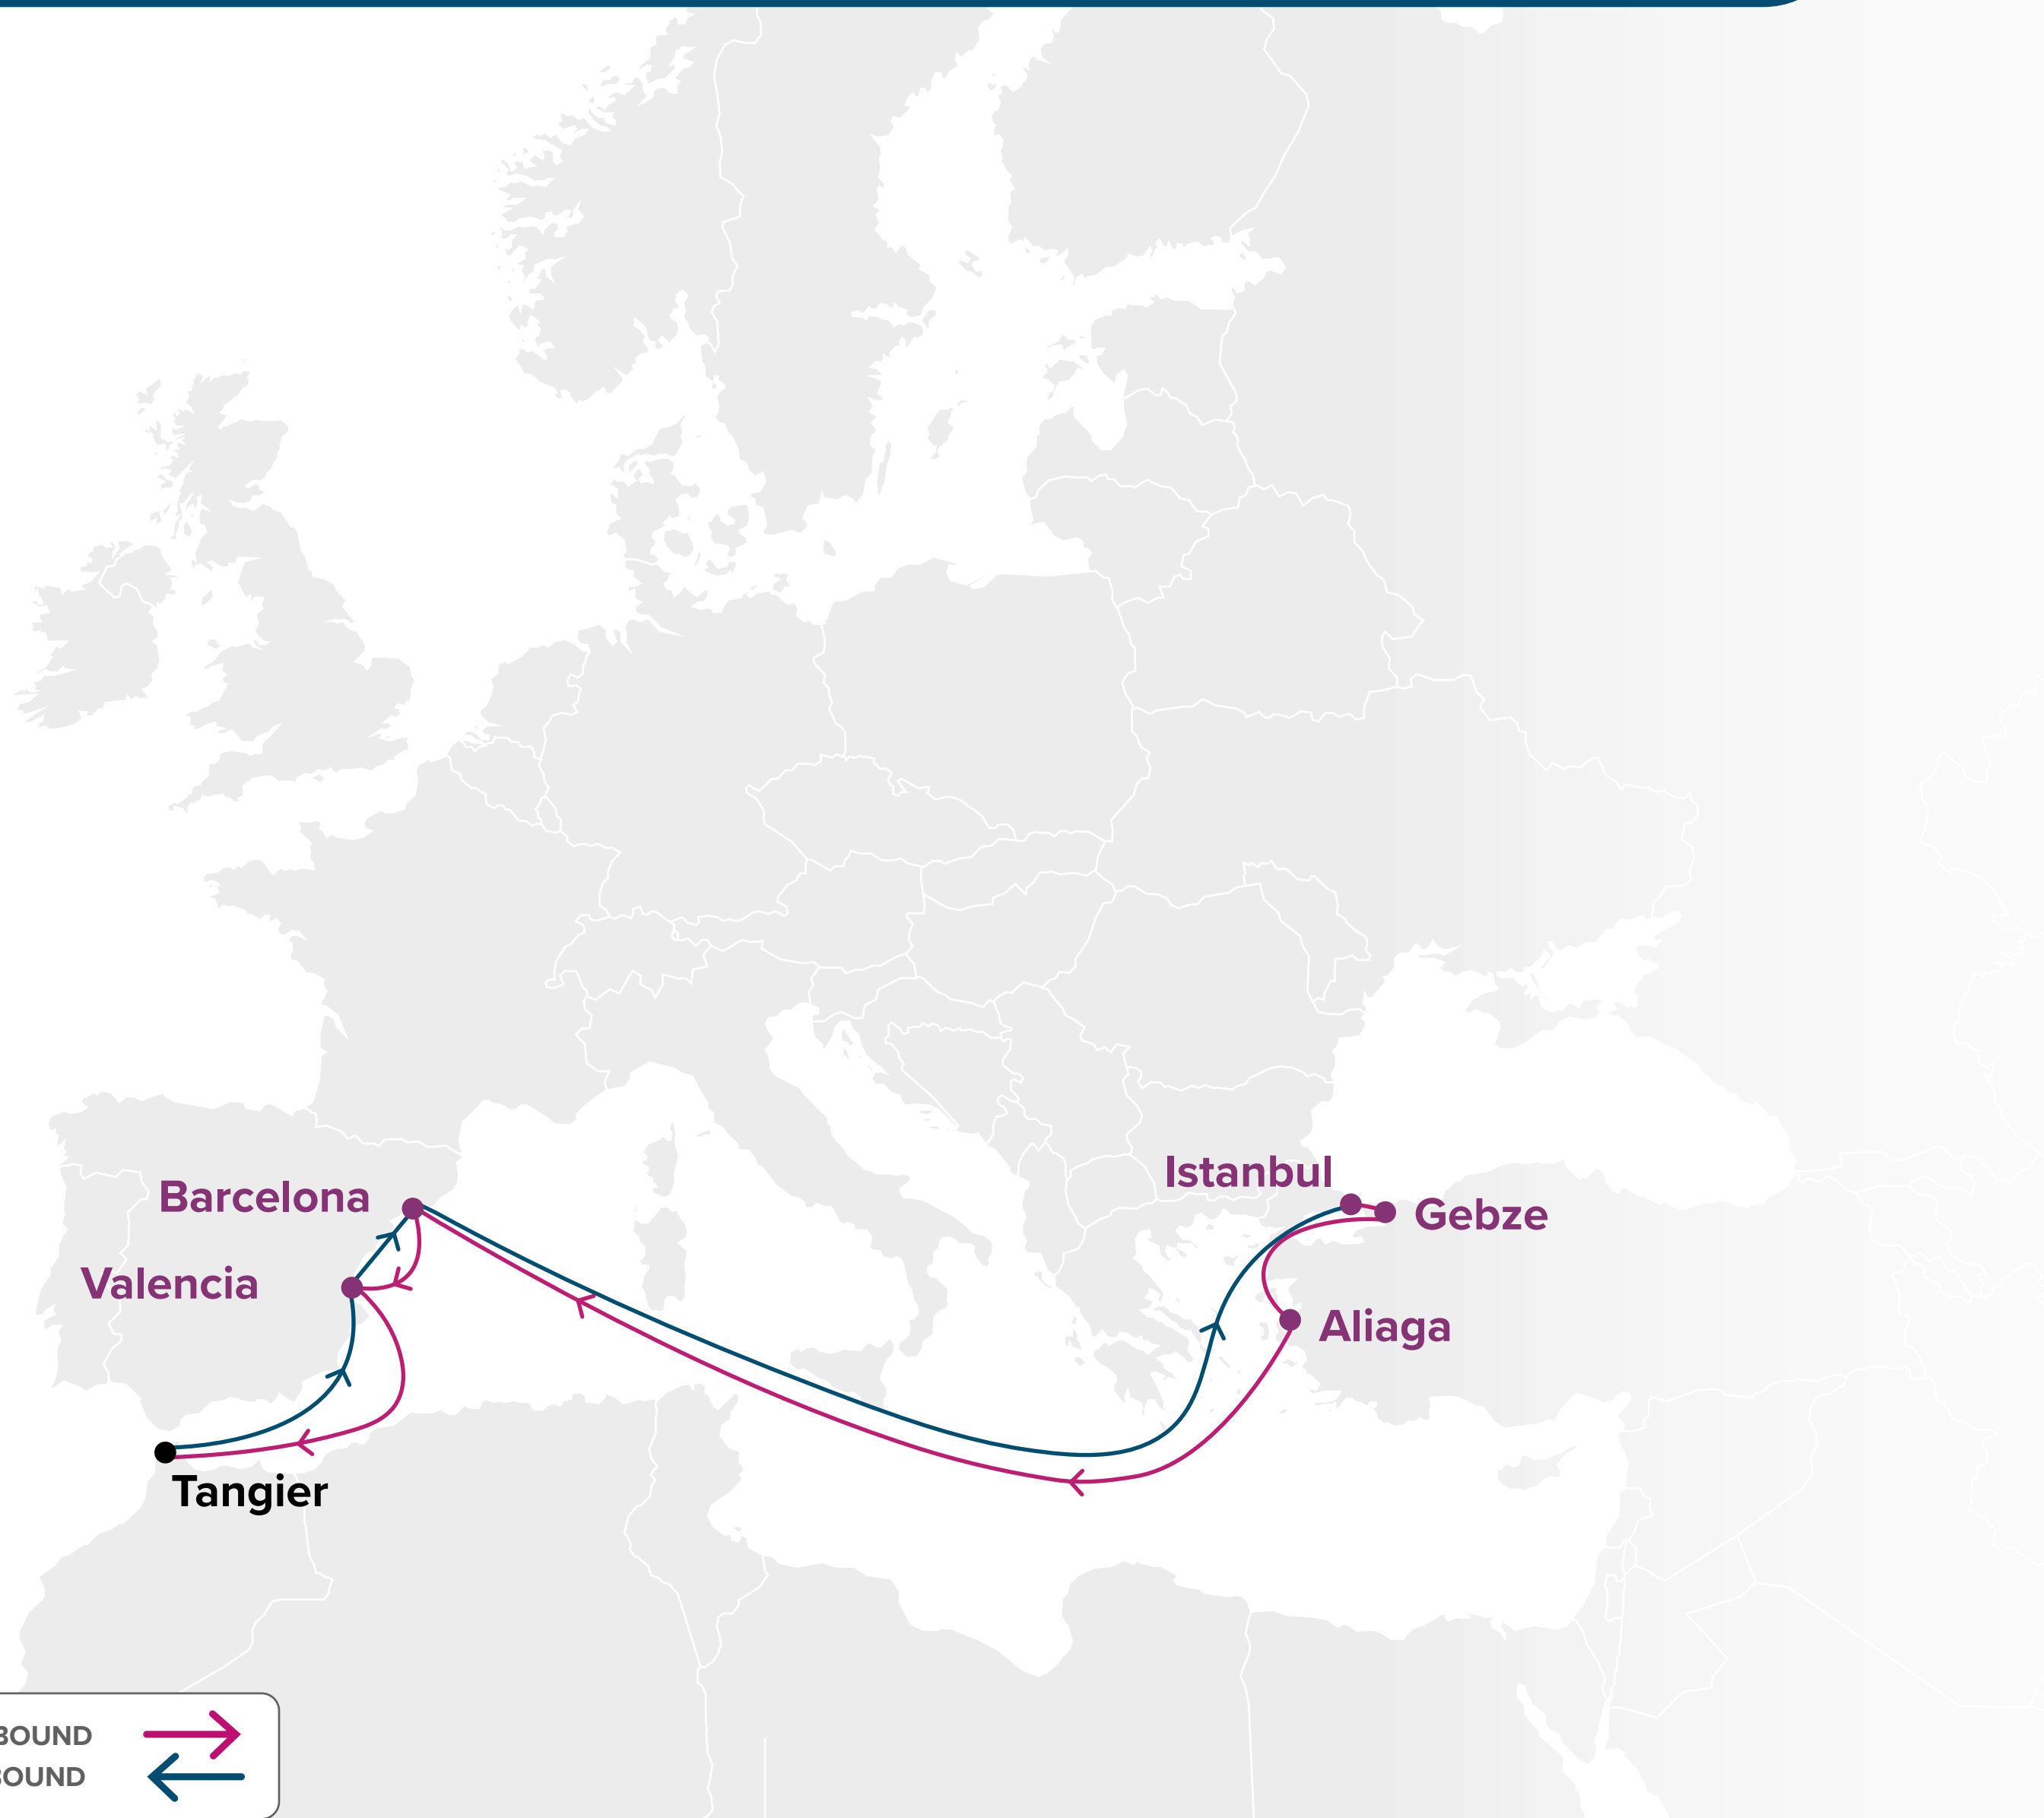

Key Service Strength

- Swift connection between Turkey and Spain
- Flexible connection on our global network product

Port Rotation

(Terminals are subject to change)

ORIGIN	CODE	ETA	ETD	TERMINAL
ISTANBUL	IST	MON	TUE	Kumport
GEBZE	GEB	TUE	WED	Beldeport
ALIAGA	ALI	THU	THU	Nemport
BARCELONA	BCN	MON	MON	APM TERMINALS BARCELONA
VALENCIA	VLC	TUE	WED	CSP IBERIAN VALENCIA TERMINAL
TANGIER	TNG	THU	FRI	TANGIER ALLIANCE TERMINAL
VALENCIA	VLC	MON	TUE	CSP IBERIAN VALENCIA TERMINAL
BARCELONA	BCN	TUE	WED	APM TERMINALS BARCELONA
ISTANBUL	IST	MON	TUE	KUMPORT

Transit Time

W/B	BCN	BCN	VLC	TNG	E/B	IST	GEB	ALI
IST	6	7	9	9	VLC	6	7	7
GEB	5	6	8	8	BCN	5	6	8
ALI	5	5	7	7