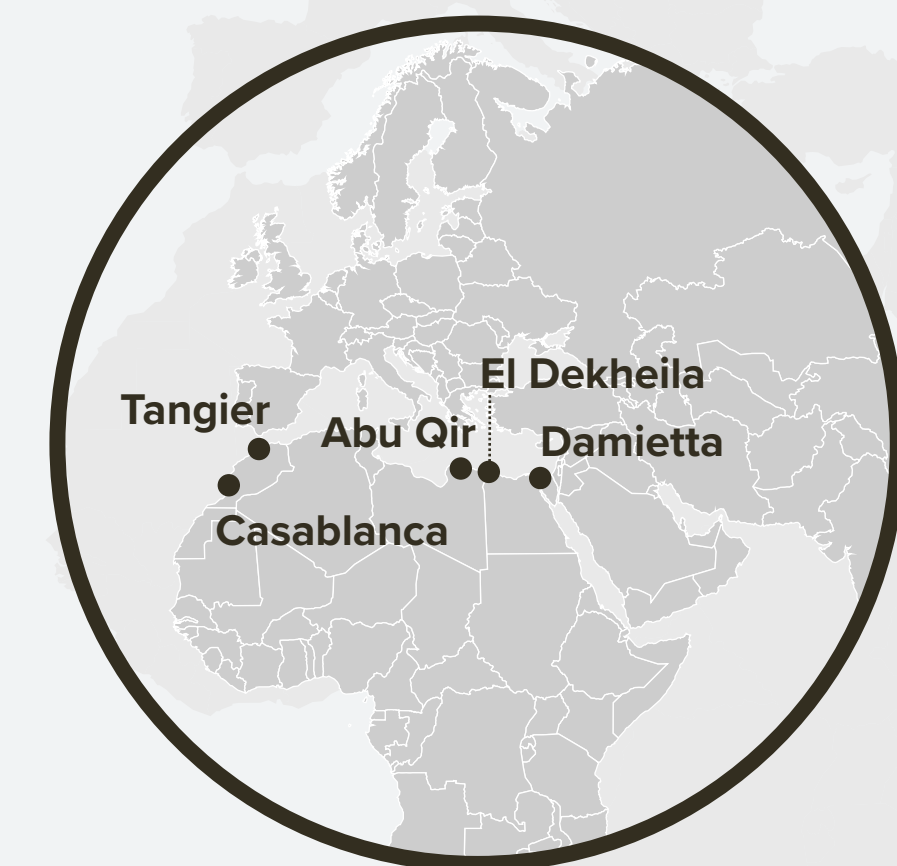

LBX

- Damietta
- Misurata
- Damietta

STS

- Istanbul
- Gebze
- Aliaga
- Barcelona
- Valencia
- Tangier
- Valencia
- Barcelona
- Istanbul

ST2

- Alexandria
- Damietta
- Aliaga
- Izmit
- Valencia
- Barcelona
- Alexandria

FSM: Gulf of Lion Service
IGX: Intra-Greece Express

IMS: Intra Morocco Service
LBX: Libya Express

STS: Spain Türkiye Service
ST2: Spain Türkiye Service 2

Key Service Strength

- High-quality Damietta-to-Koper service designed to support the reefer supply chain
- Reliable service with ONE operating vessels

- ❑ Direct connection from Damietta to Lebanon and Türkiye
- ❑ Offers export opportunities ex Beirut, Iskenderun and Mersin via our Transshipment hub in Piraeus

Port Rotation

(Terminals are subject to change)