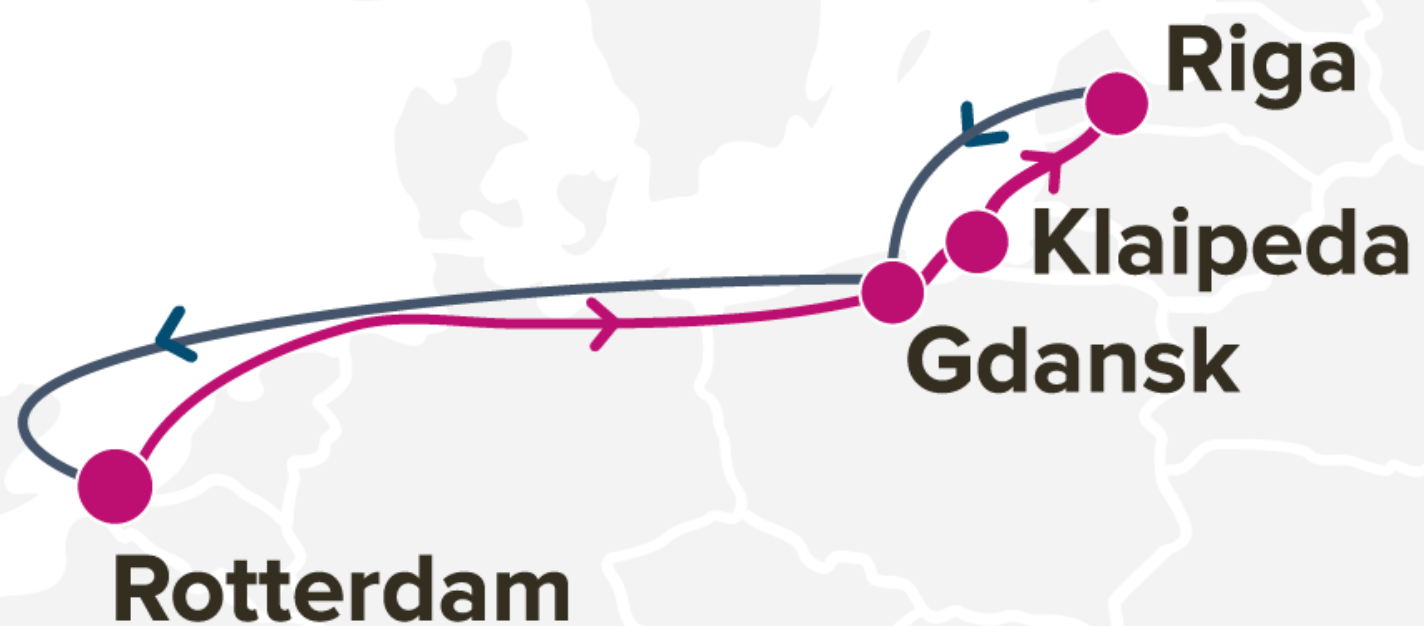

IRX

- Rotterdam
- Dublin
- Rotterdam
- —
- Rotterdam
- Cork
- Rotterdam
- —
- Rotterdam
- Belfast
- Rotterdam

PLS

- Bremerhaven
- Hamburg
- Hamburg
- Gdynia
- Bremerhaven
- —
- Bremerhaven
- Hamburg
- Gdansk
- Bremerhaven
- —
- Hamburg
- Gdansk
- Gdynia
- Hamburg

SBX

- Antwerp
- Rotterdam
- Gdynia
- Rauma
- Gavle
- Gdynia
- Antwerp

BBX: Baltic Bridge Express
FI1: Finland Express 1

FI2: Finland Express 2
IBC: Iberia Europe Service

IRX: Irish Sea Express
PLS: Poland Shuttle

SBX: Scandinavia Baltic Express

SCX

- Antwerp
- Rotterdam
- Gothenburg
- Helsingborg
- Aarhus
- Copenhagen
- Antwerp

SC2

- Bremerhaven
- Hamburg
- Fredericia
- Bremerhaven

UKE

- Rotterdam
- South Shields
- Rotterdam
- —
- Rotterdam
- Teesport
- Grangemouth
- Rotterdam
- —
- Rotterdam
- Immingham
- Rotterdam

SCX: Scandinavia Express
SC2: Scandinavia Express

UKE: UK East Coast Express

Key Service Strength

- The shuttle service offers a dedicated connection between Rotterdam, Gdansk, Klaipeda and Riga
- Reliable service with vessels operated by ONE
- Weekly frequency