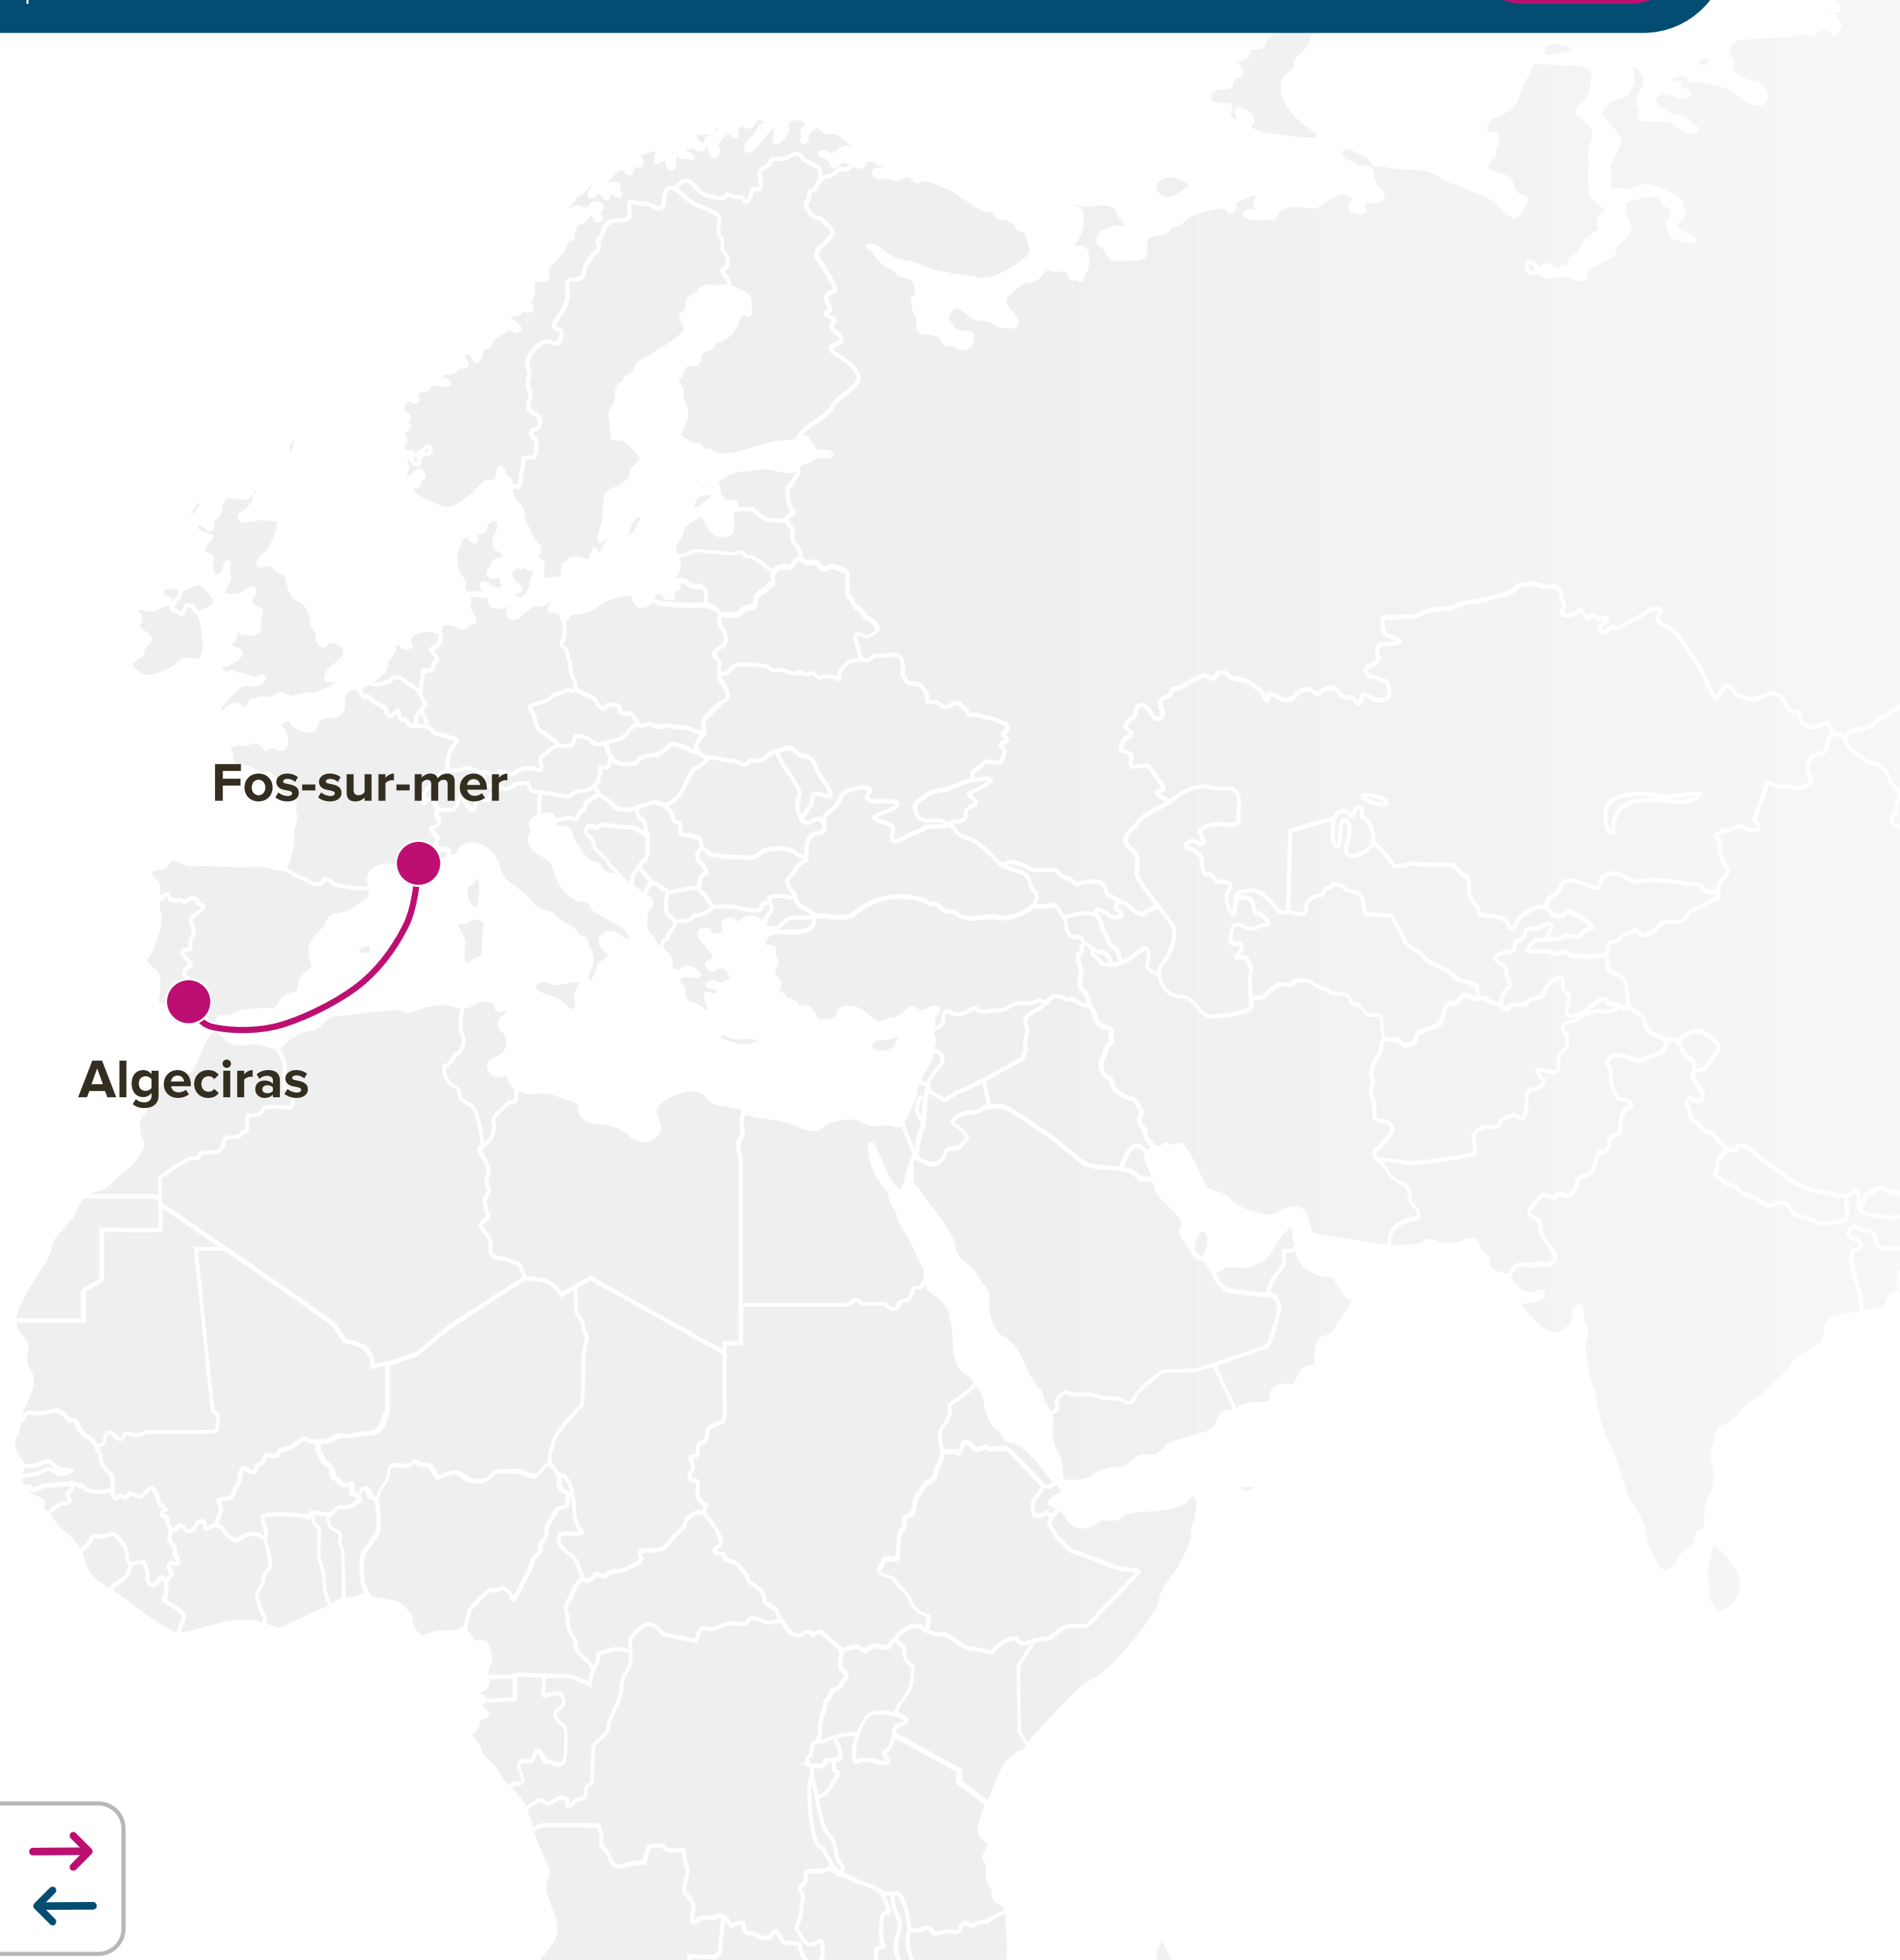

Key Service Strength

- ☐ Connectivity to our Transatlantic AT4 service at Algeciras
- ☐ Dedicated space allocation for exports from Fos-sur-Mer
- ☐ Weekly frequency

Port Rotation

(Terminals are subject to change)

ORIGIN	CODE	ETA	ETD	TERMINAL
FOS-SUR-MER	FOS	THU	FRI	EUROFOS TERMINAL
ALGECIRAS	ALG	SUN	SUN	TTI ALGECIRAS

Transit Time

S/B	ALG
FOS	2