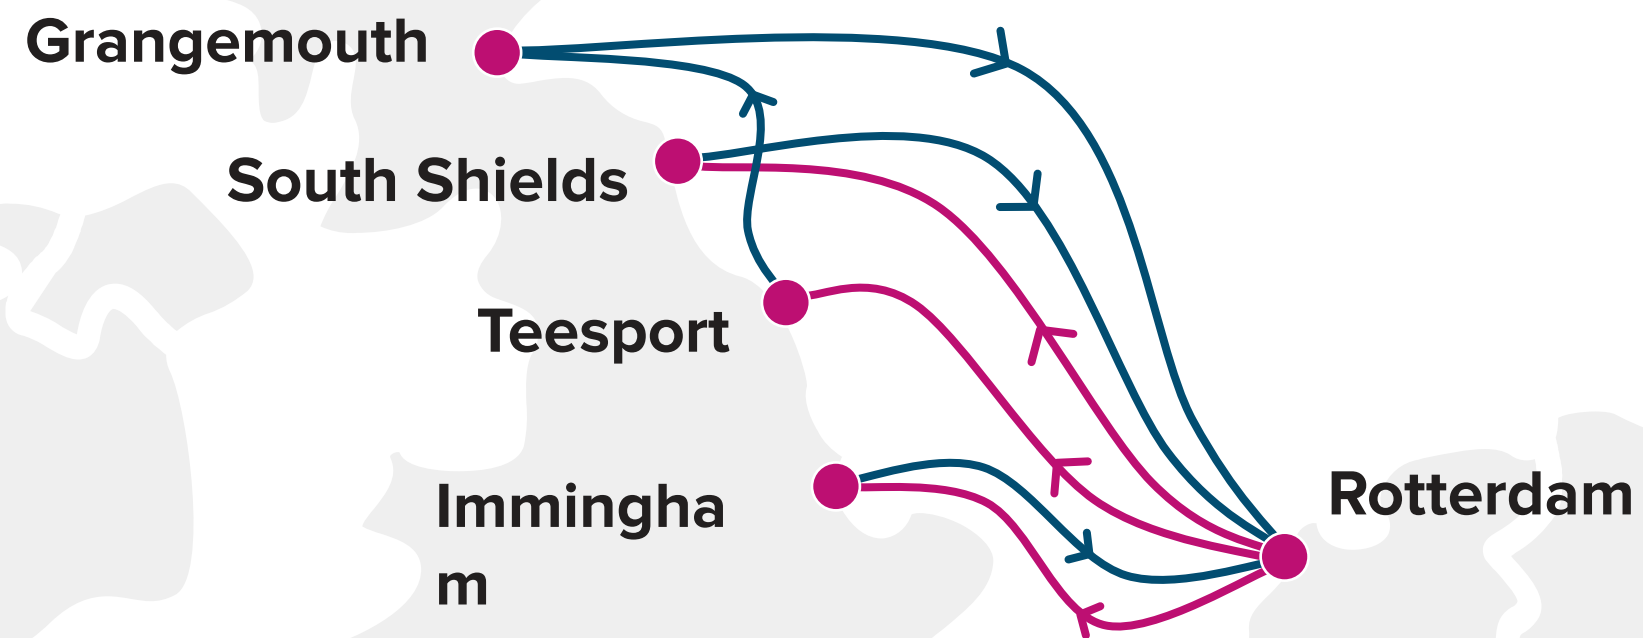

Transit Time

W/B	SSH	E/B	RTM
RTM	4	SSH	1

W/B	TEE	GRG	E/B	RTM
RTM	3	5	TEE	2
			GRG	1

W/B	IMM	E/B	RTM
RTM	3	IMM	1

WESTBOUND →
EASTBOUND ←

Key Service Strength.

- Offers enhanced coverage in Europe
- Direct connection between Rotterdam and UK East Coast ports.

Port Rotation

(Terminals are subject to change)

ORIGIN	CODE	ETA	ETD	TERMINAL
PROFORMA 1				
ROTTERDAM	RTM	THU	FRI	ECT DELTA TERMINAL, ROTTERDAM
ROTTERDAM	RTM	FRI	SAT	RWG (ROTTERDAM WORLD GATEWAY)
SOUTH SHIELDS	SSH	TUE	WED	PORT OF TYNE
ROTTERDAM	RTM	THU	FRI	ECT DELTA TERMINAL, ROTTERDAM
PROFORMA 2				
ROTTERDAM	RTM	MON	TUE	ECT DELTA TERMINAL, ROTTERDAM
ROTTERDAM	RTM	TUE	WED	RWG (ROTTERDAM WORLD GATEWAY)
ROTTERDAM	RTM	WED	FRI	ROTTERDAM SHORT SEA TERMINALS
TEESPORT	TEE	FRI	SAT	PD PORTS
GRANGEMOUTH	GRG	SUN	MON	GRANGEMOUTH DOCKS
ROTTERDAM	RTM	MON	TUE	ECT DELTA TERMINAL, ROTTERDAM
PROFORMA 3				
ROTTERDAM	RTM	FRI	SUN	ECT DELTA TERMINAL, ROTTERDAM
ROTTERDAM	RTM	SUN	TUE	RWG (ROTTERDAM WORLD GATEWAY)
IMMINGHAM	IMM	WED	THU	ABP EXXTOR TERMINAL, IMMINGHAM, LINCOLNSHIRE
ROTTERDAM	RTM	FRI	SUN	ECT DELTA TERMINAL, ROTTERDAM