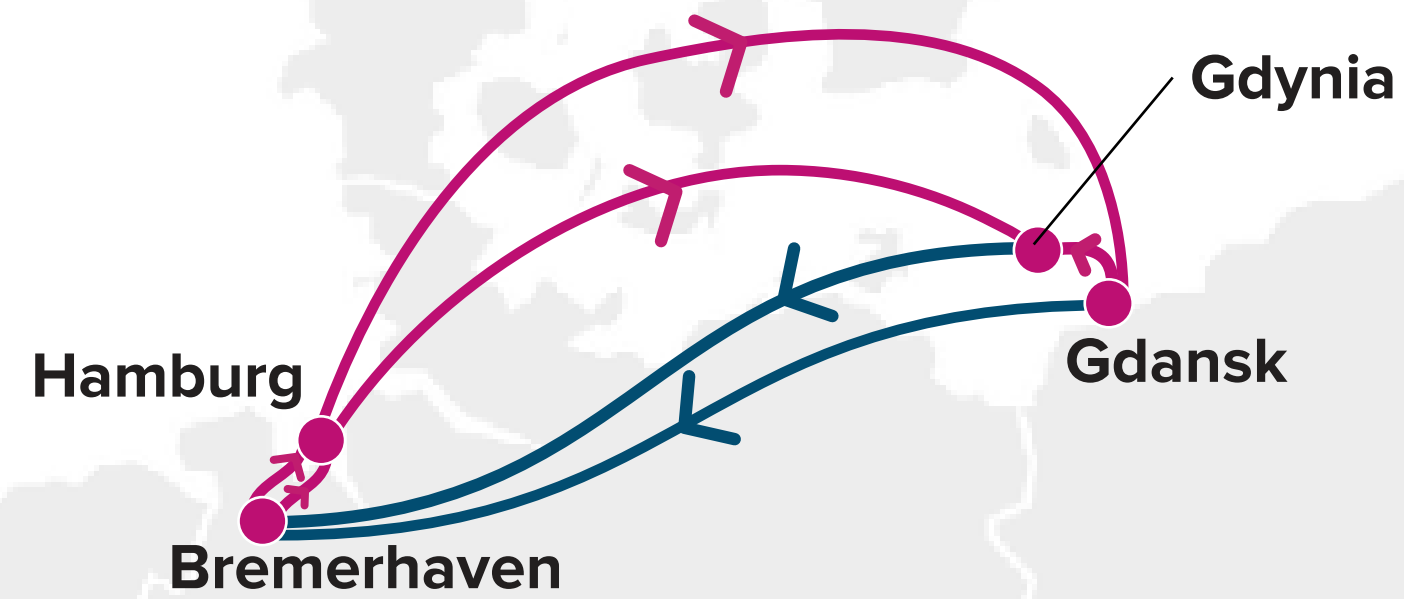

Transit Time

N/B	HEL	TLL	KTK	S/B	RTM	ANR
RTM	5	6	8	HEL	8	10
ANR	3	4	6	TLL	6	8
				KTK	4	6

NORTHBOUND →
SOUTHBOUND ←

Key Service Strength

-  Offers enhanced coverage in Europe
-  Tailored to enhance operational efficiency and schedule reliability
-  The shuttle service offers a dedicated connection from Rotterdam to Portugal and from Portugal to UK, Bremerhaven and Rotterdam

WESTBOUND ←
EASTBOUND →

Key Service Strength

- Offers enhanced coverage in Europe
- Direct connection between Rotterdam and Ireland

Port Rotation

(Terminals are subject to change)

ORIGIN	CODE	ETA	ETD	TERMINAL
PROFORMA 1				
ROTTERDAM	RTM	SUN	TUE	ECT DELTA TERMINAL
DUBLIN	DUB	SUN	MON	DUBLIN SOUTH BANK QUAY CONTAINER TERMINAL
ROTTERDAM	RTM	SUN	TUE	ECT DELTA TERMINAL
PROFORMA 2				
ROTTERDAM	RTM	SUN	TUE	ROTTERDAM WORLD GATEWAY (RWG)
ROTTERDAM	RTM	TUE	TUE	ROTTERDAM SHORT SEA TERMINALS B.V.
DUBLIN	DUB	THU	THU	DUBLIN SOUTH BANK QUAY CONTAINER TERMINAL
ROTTERDAM	RTM	SUN	TUE	ROTTERDAM WORLD GATEWAY (RWG)
PROFORMA 3				
ROTTERDAM	RTM	MON	MON	ECT DELTA TERMINAL
ROTTERDAM	RTM	WED	WED	ROTTERDAM WORLD GATEWAY (RWG)
CORK	ORK	SUN	MON	CORK CONTAINER TERMINAL
ROTTERDAM	RTM	MON	MON	ECT DELTA TERMINAL
PROFORMA 4				
ROTTERDAM	RTM	THU	THU	ECT DELTA TERMINAL
ROTTERDAM	RTM	SAT	SAT	ROTTERDAM WORLD GATEWAY (RWG)
BELFAST	BEL	TUE	WED	BELFAST CONTAINER TERMINAL (BCT)
ROTTERDAM	RTM	THU	THU	ECT DELTA TERMINAL

Transit Time

N/B	GDY	S/B	BRV	HAM
BRV	3	GDY	3	3
HAM	2			

N/B	GDN	S/B	BRV	HAM
BRV	4	GDN	2	4
HAM	2			

N/B	GDN	GDY	S/B	HAM
HAM	2	3	GDN	3
			GDY	3

NORTHBOUND →
SOUTHBOUND ←

Key Service Strength.

- Offers enhanced coverage in Europe
- The shuttle service offers a dedicated connection between Bremerhaven, Hamburg, Gdynia and Gdansk

Key Service Strength

- Offers enhanced coverage in Europe
- The shuttle service offers a dedicated connection from Rotterdam to Poland (Gdynia), Finland (Rauma) and Sweden (Gavle)

Port Rotation

(Terminals are subject to change)