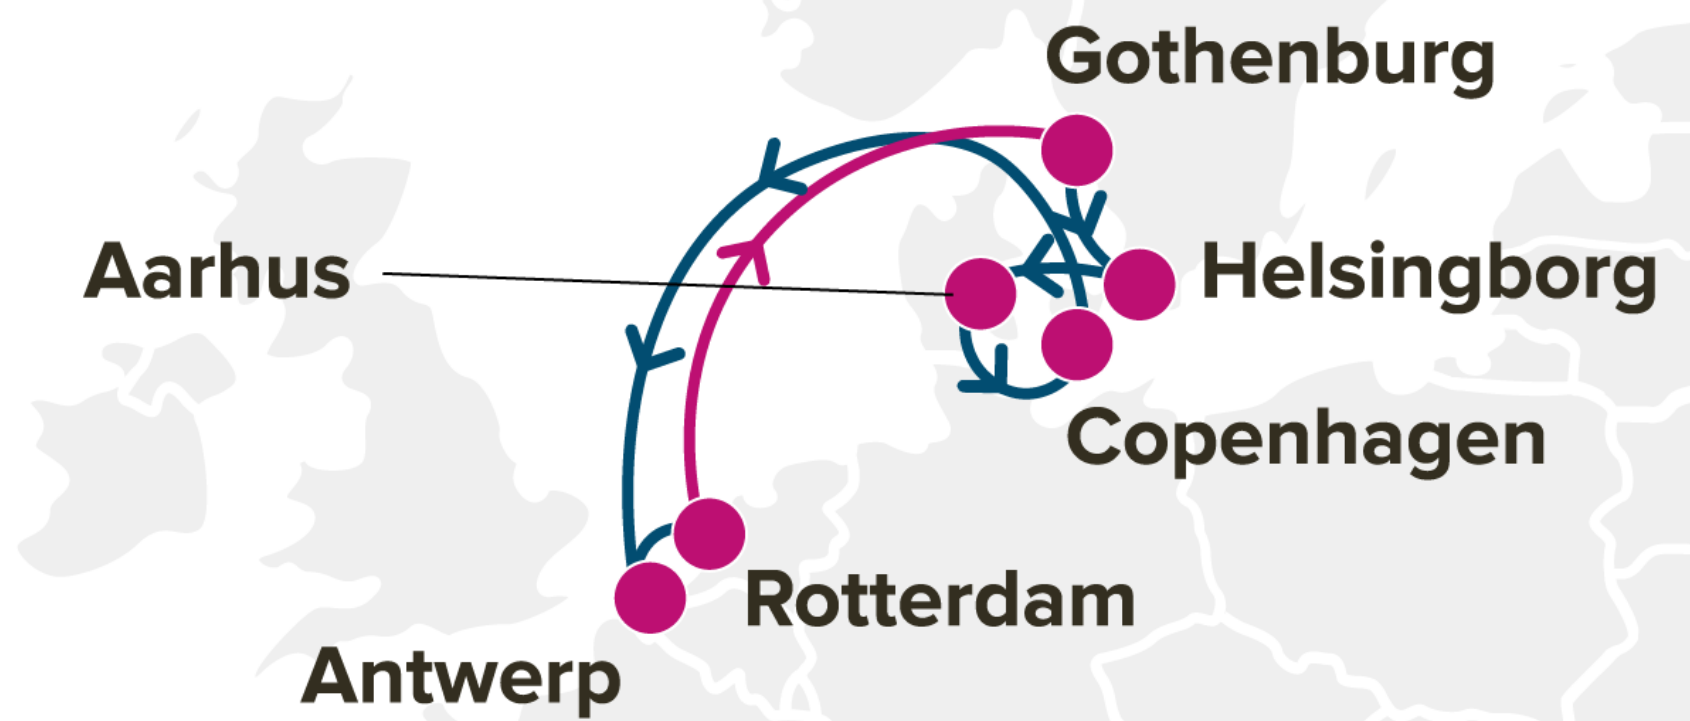

Transit Time

N/B	GDY	S/B	BRV	HAM
BRV	3	GDY	3	3
HAM	2			

N/B	GDN	S/B	BRV	HAM
BRV	4	GDN	2	4
HAM	2			

N/B	GDN	GDY	S/B	HAM
HAM	2	3	GDN	3
			GDY	3

NORTHBOUND →
SOUTHBOUND ←

Key Service Strength.

- Offers enhanced coverage in Europe
- The shuttle service offers a dedicated connection between Bremerhaven, Hamburg, Gdynia and Gdansk

Key Service Strength

- Offers enhanced coverage in Europe
- The shuttle service offers a dedicated connection from Rotterdam to Poland (Gdynia), Finland (Rauma) and Sweden (Gavle)

Port Rotation

(Terminals are subject to change)

Transit Time

N/B	GDY	RAU	GVX	S/B	ANR	RTM
ANR	5	8	9	RAU	6	7
RTM	3	6	7	GVX	5	6
				GDY	3	4

Key Service Strength

- ▣ Offers enhanced coverage in Europe
- ▣ Tailed to enhance operational efficiency and schedule reliability
- ▣ The shuttle service offers connection to Fredericia and Denmark through multiple hub ports in Germany

- ❑ Direct connection from Damietta to Lebanon and Türkiye
- ❑ Offers export opportunities ex Beirut, Iskenderun and Mersin via our Transshipment hub in Piraeus

Port Rotation

(Terminals are subject to change)