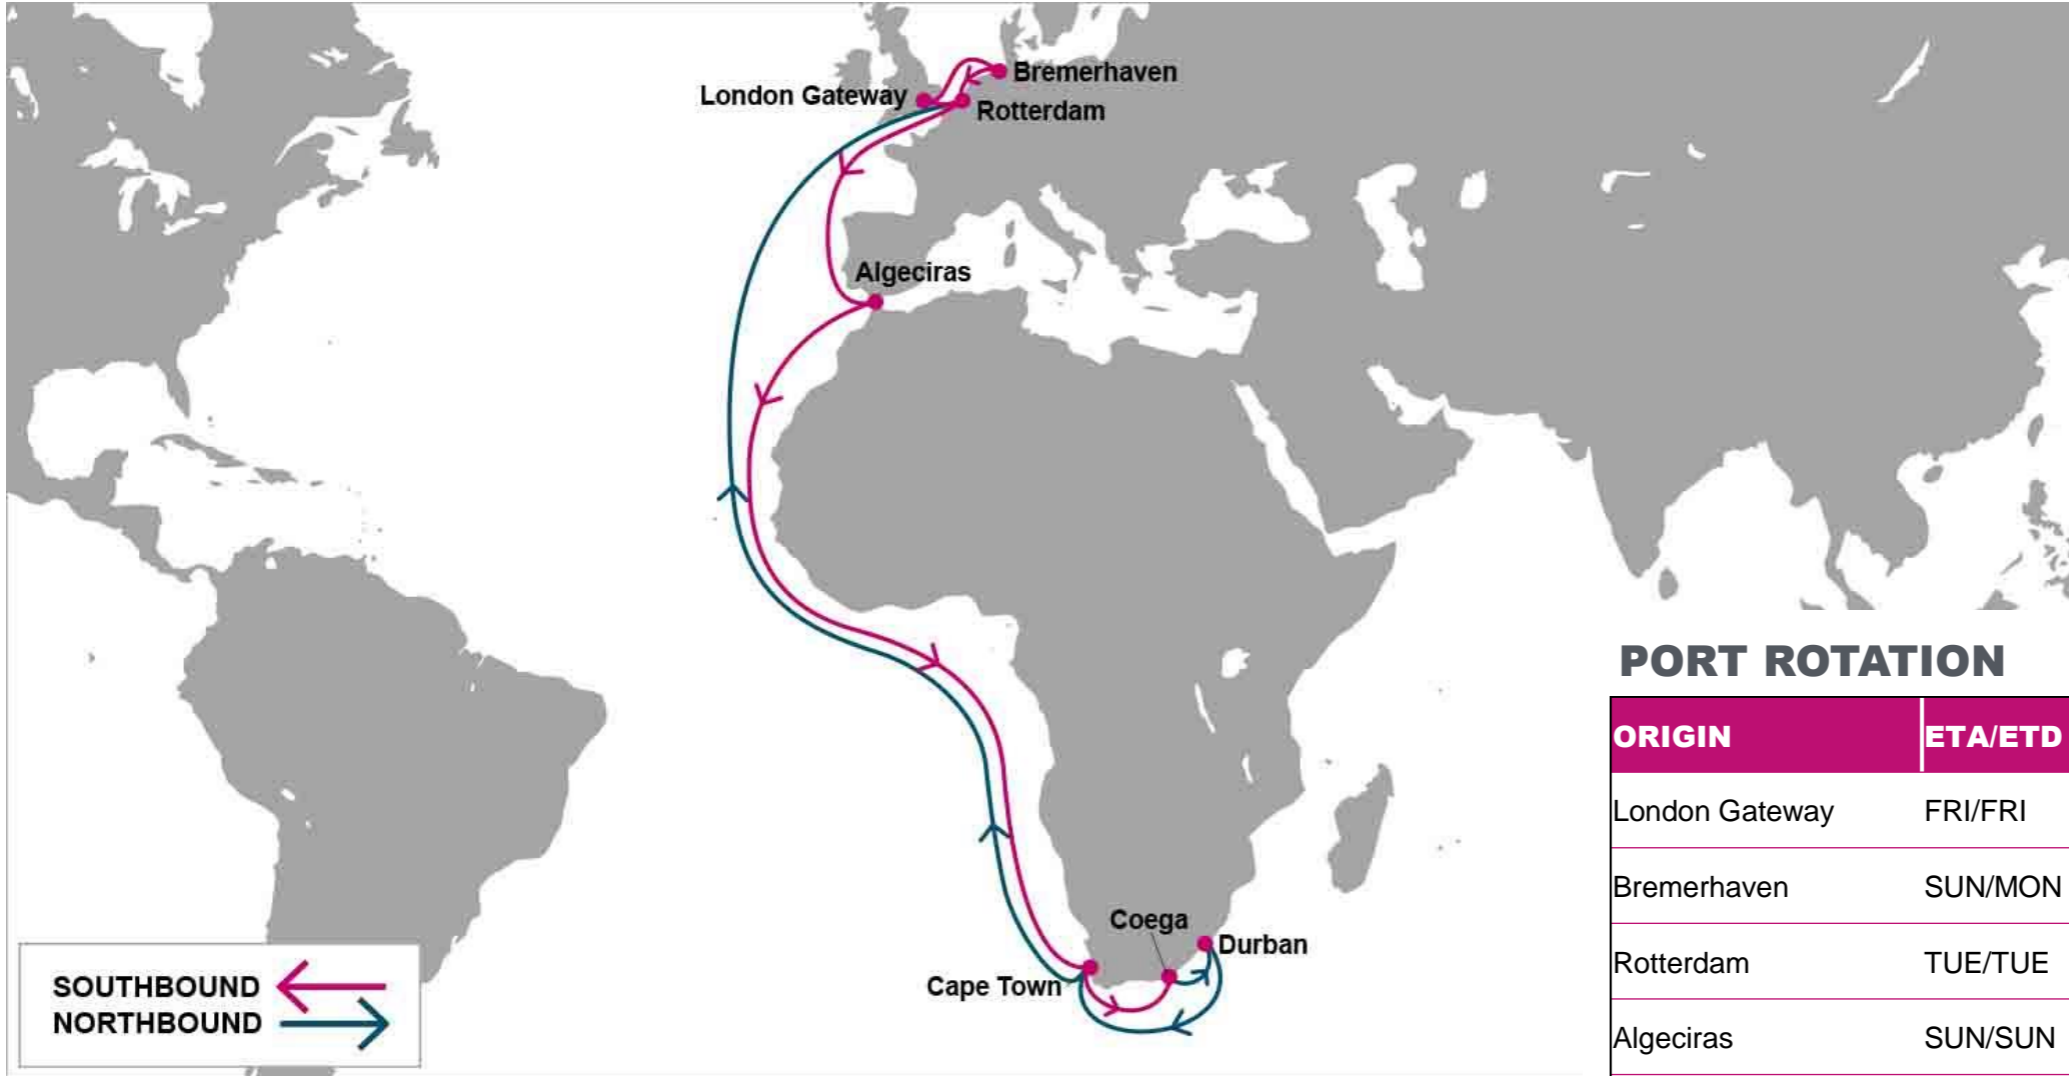

For more information, please click [here](#)

PORT ROTATION

(Terminals are subject to change)

ORIGIN	ETA/ETD	TERMINAL
London Gateway	FRI/FRI	London Gateway
Bremerhaven	SUN/MON	NTB North Sea Terminal Bremerhaven
Rotterdam	TUE/TUE	APM Terminals Rotterdam B.V.
Algeciras	SUN/SUN	Total Terminal International (TTI)
Cape Town	SAT/SUN	Cape Town Container Terminal
Coega	TUE/WED	Ngqura Container Terminal
Durban	FRI/MON	Durban Container Terminal
Cape Town	SUN/TUE	Cape Town Container Terminal
Rotterdam	WED/THU	APM Terminals Rotterdam B.V.
London Gateway	FRI/FRI	London Gateway
Turnaround days: 56		

S/B	ALG	CPT	ZBA	DUR	N/B	ALG	RTM	LGP	BRV	ALG
LGP	9	22	25	28	ZBA	24	27	29	31	38
BRV	6	19	22	25	DUR	20	23	25	27	34
RTM	5	18	21	24	CPT	12	15	17	19	26
ALG		13	16	19						

KEY TRANSIT TABLE - UNLOCODE PORT NAME & COUNTRY NAME

LGP: London Gateway, UK | BRV: Bremerhaven, Germany | RTM: Rotterdam, Netherland | ALG: Algeciras, Spain | CPT: Cape Town, South Africa | ZBA: Ngqura, South Africa | DUR: Durban, South Africa |

NOTE: Transit times and port rotation are as of now and subject to change