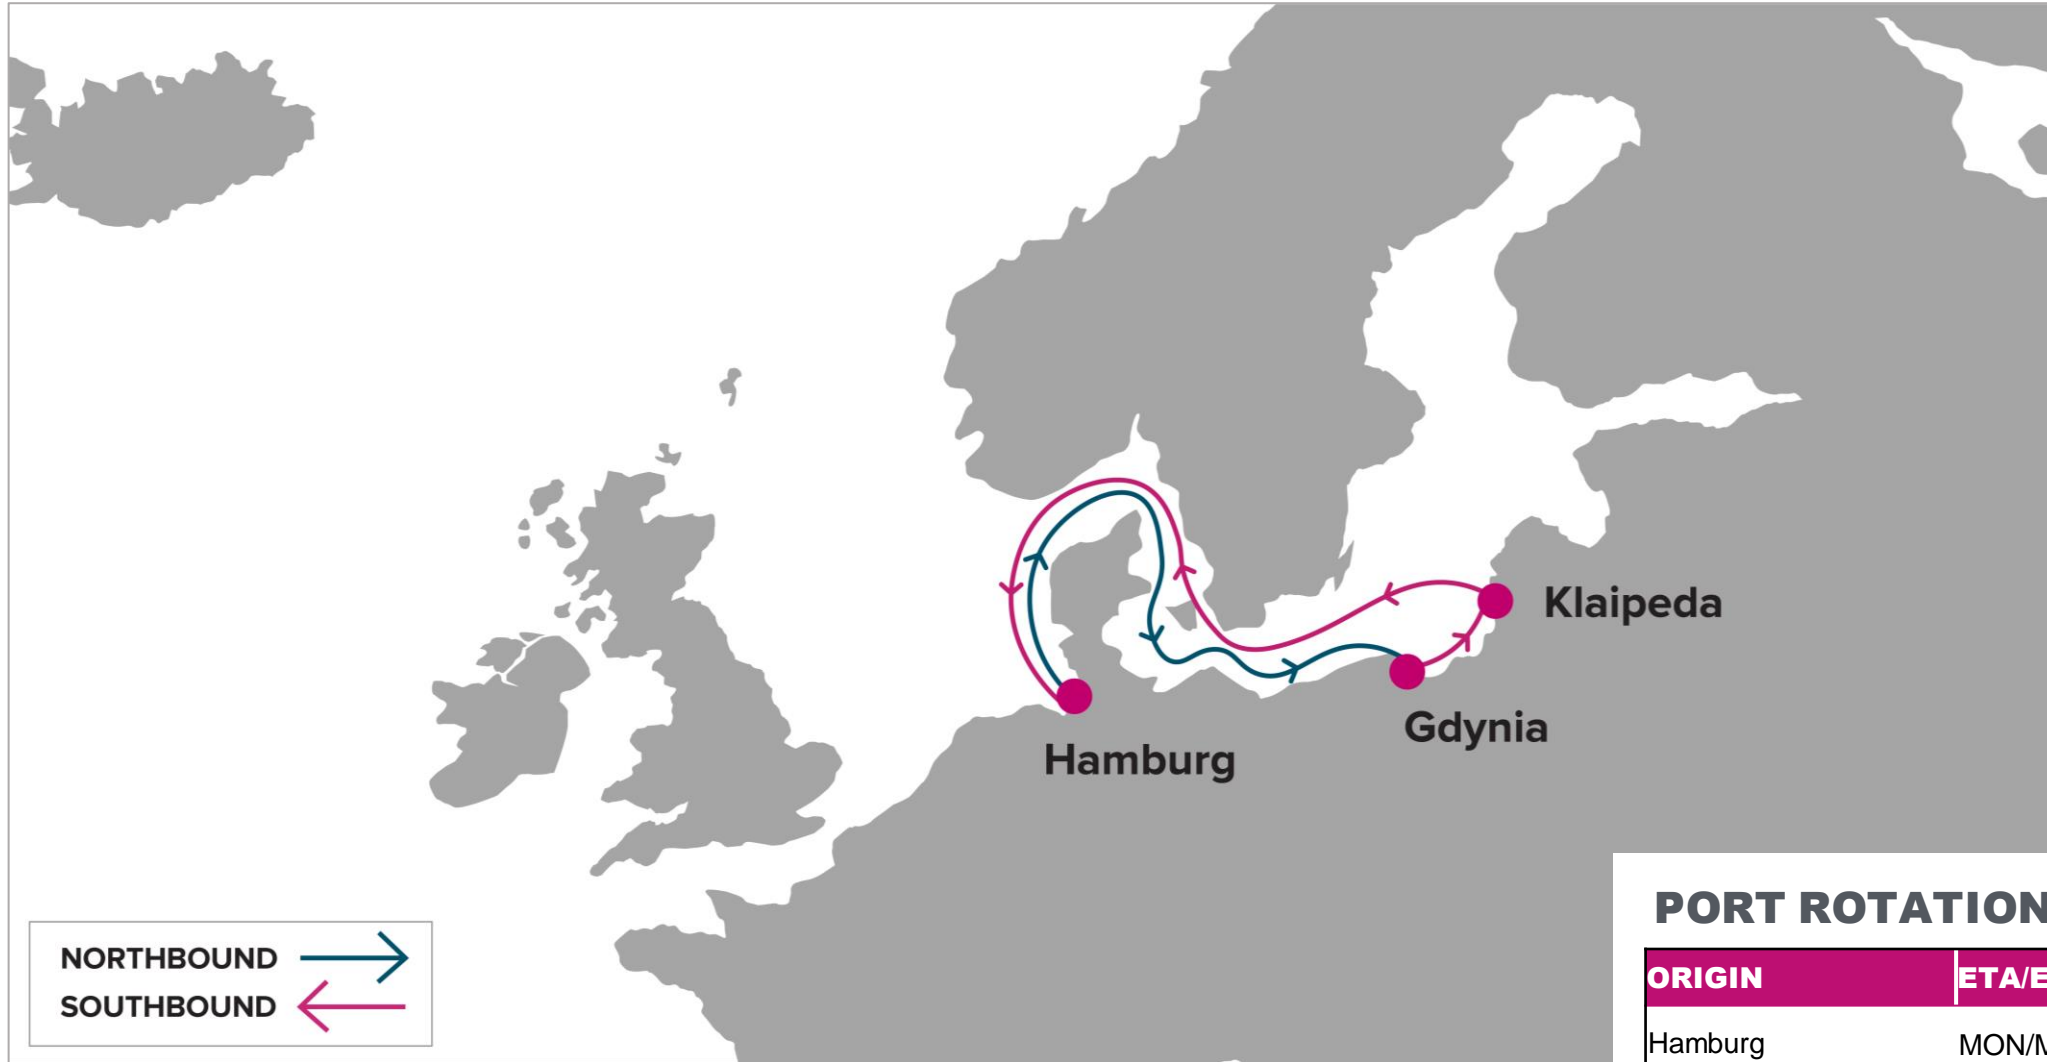

For more information, please click [here](#)

N/B	GDY	KLJ	S/B	HAM
HAM	3	4	GDY	3
HAM	2	3	KLJ	2
HAM	2	3		

**PORT ROTATION**

(Terminals are tentative and subject to change)

ORIGIN	ETA/ETD	TERMINAL
Hamburg	MON/MON	CTT (HHLA Container Terminal Tollerort)
Hamburg	MON/TUE	CTA (Container Terminal Altenwerder)
Hamburg	TUE/TUE	CTB ( HHLA Container Terminal Buchardka)
Gdynia	THU/FRI	Gdynia BCT - Baltic Container Terminal
Klaipeda	FRI/SAT	Klaipedos Konteineriu Terminals
Hamburg	MON/MON	CTT (HHLA Container Terminal Tollerort)
<b>Turnaround days: 7 DAYS</b>		

KEY TRANSIT TABLE - UNLOCODE PORT NAME & COUNTRY NAME

HAM: Hamburg, Germany | GDY: Gdynia, Poland | KLJ: Klaipeda, Lithuania

NOTE: Transit times and port rotation are tentative as of now and subject to change