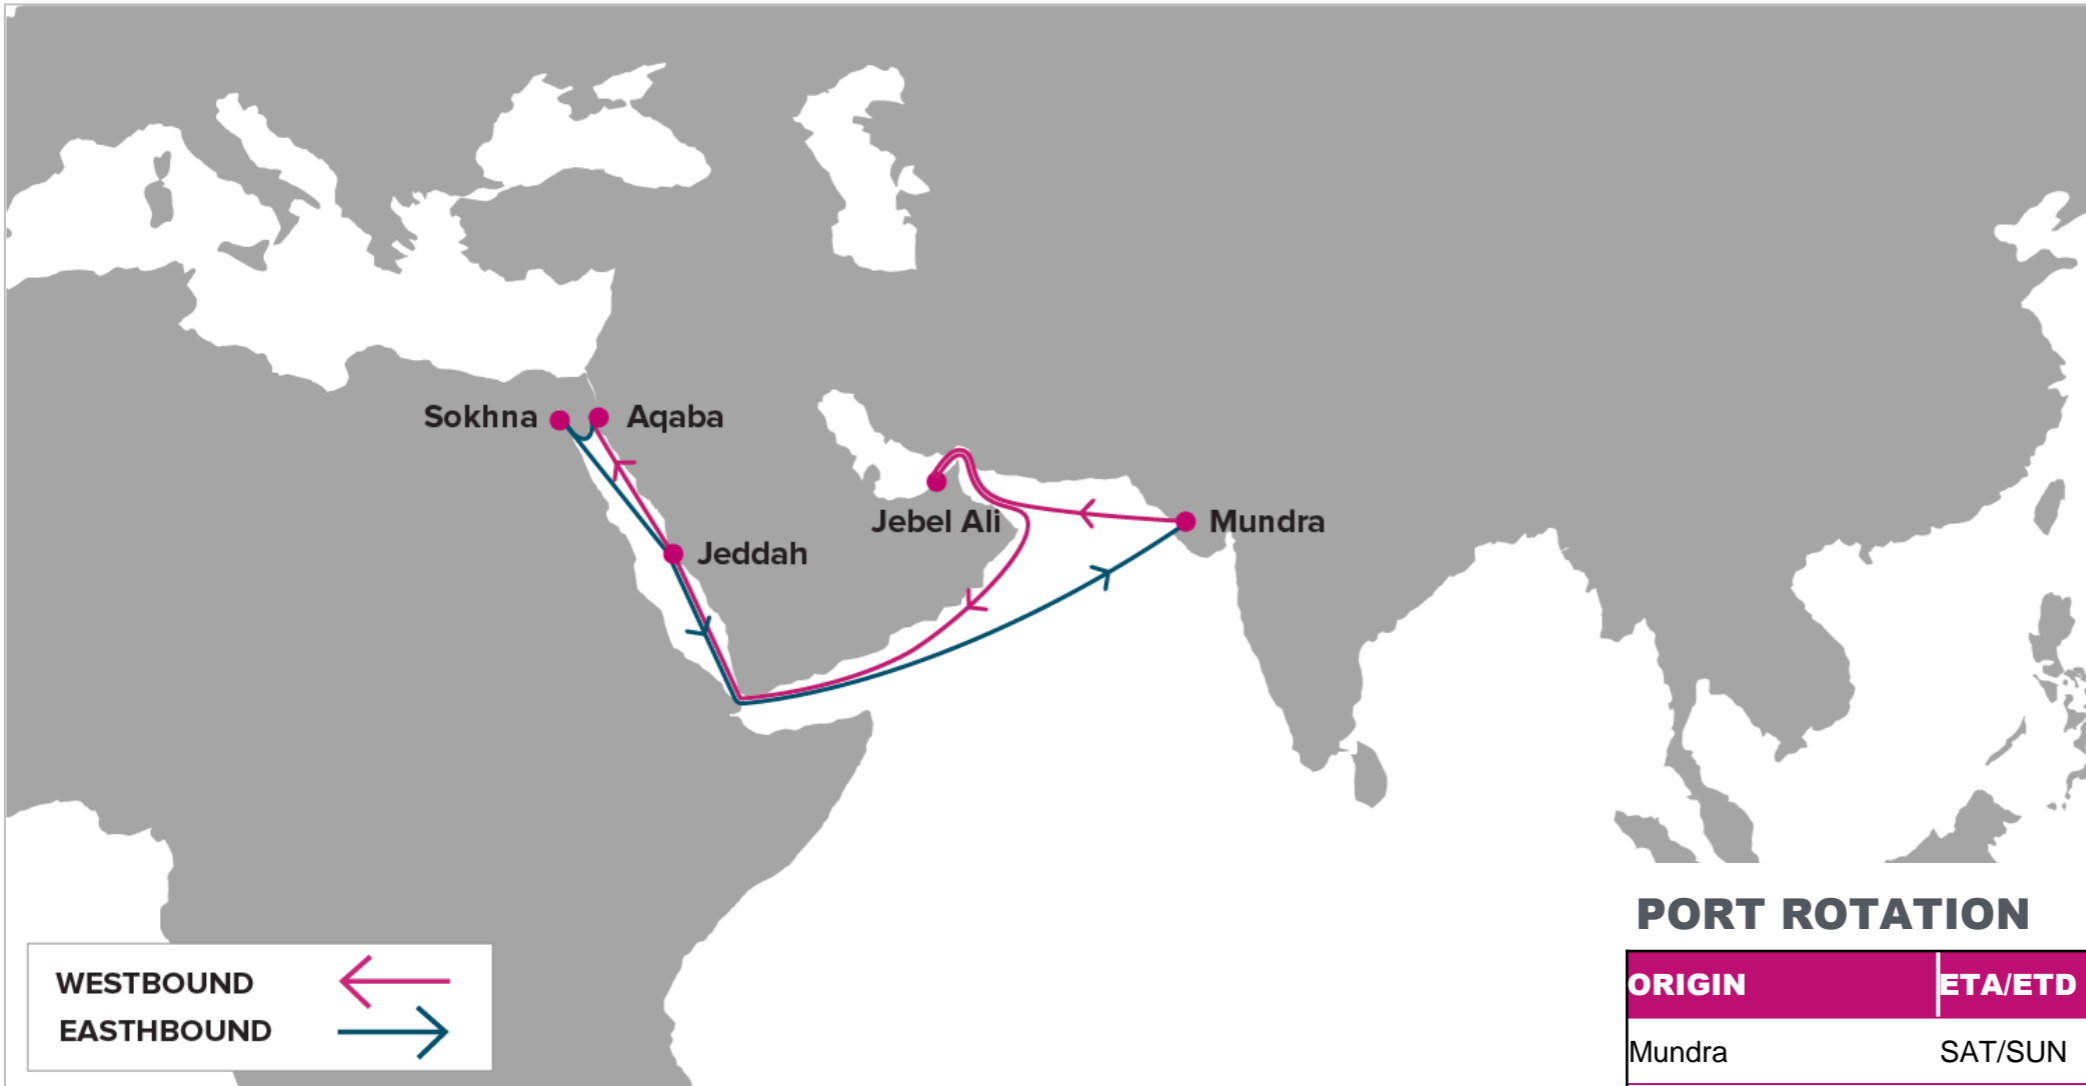

For more information, please click [here](#)

PORT ROTATION

(Terminals are subject to change)

ORIGIN	ETA/ETD	TERMINAL
Mundra	SAT/SUN	Adani INT CNTR TML Pvt Ltd
Jebel Ali	WED/FRI	DP World Jebel Ali - Terminal 3
Jeddah	FRI/SAT	DP World Jeddah
Aqaba	MON/TUE	Aqaba - Container Terminal
Sokhna	WED/THU	DP World Sokhna
Jeddah	SAT/SUN	DP World Jeddah
Turnaround days: 28		

W/B	JEA	JED	AQJ	SOK	E/B	MUN	JEA
MUN	5	13	15	17	AQJ	12	16
JEA	-	8	10	12	SOK	11	15
JED	-	-	3	4	JED	6	-

KEY TRANSIT TABLE - UNLOCODE PORT NAME & COUNTRY NAME

MUN: India, Mundra | **JEA:** Jebel Ali | **JED:** Jeddah | **AQJ:** Aqaba, Jordan | **SOK:** Sokhna, Egypt

NOTE: Transit times and port rotation are as of now and subject to change