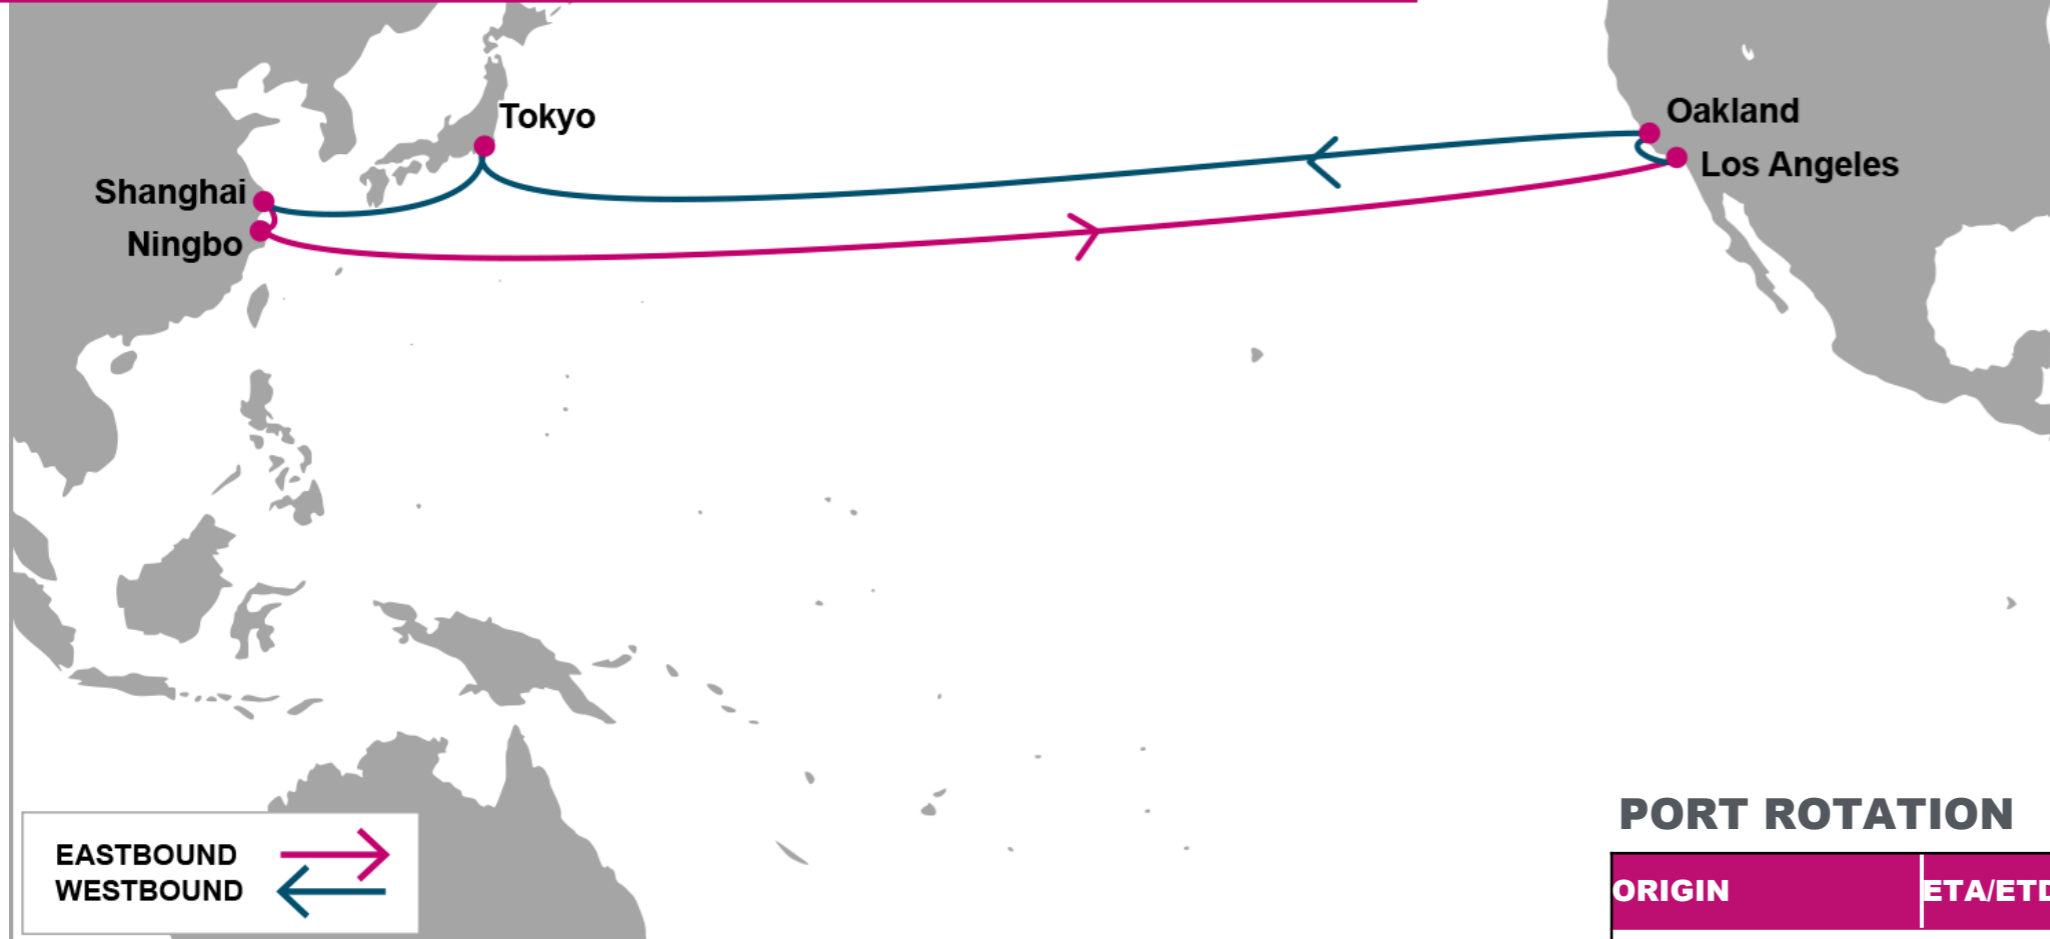

Note: PS5 service will be suspended temporarily until further notice.

For more information, please click [here](#)

EASTBOUND
WESTBOUND

TPEB	LAX	OAK	TPWB	TYO	SHA	NGB
SHA	15	22	LAX	15	19	22
NGB	13	20	OAK	12	16	19

PORT ROTATION

(Terminals are subject to change)

ORIGIN	ETA/ETD	TERMINAL
Shanghai	SUN/TUE	Wai Gao Qiao Phase2
Ningbo	WED/THU	Ningbo Port Beilun Second Container Terminal (NBCT)
Los Angeles	WED/TUE	West Basin Container Terminal
Oakland	WED/FRI	Trapac Container Terminal (MOL)
Tokyo	WED/THU	OHI-No. 3/4 (TICT)
Shanghai	SUN/TUE	Wai Gao Qiao Phase2
Turnaround days: 42		

KEY TRANSIT TABLE - UNLOCODE PORT NAME & COUNTRY NAME

SHA: Shanghai, China | NGB: Ningbo, China | TYO: Tokyo, Japan | LAX: Los Angeles, USA | OAK: Oakland, USA

NOTE: Transit times and port rotation are as of now and subject to change