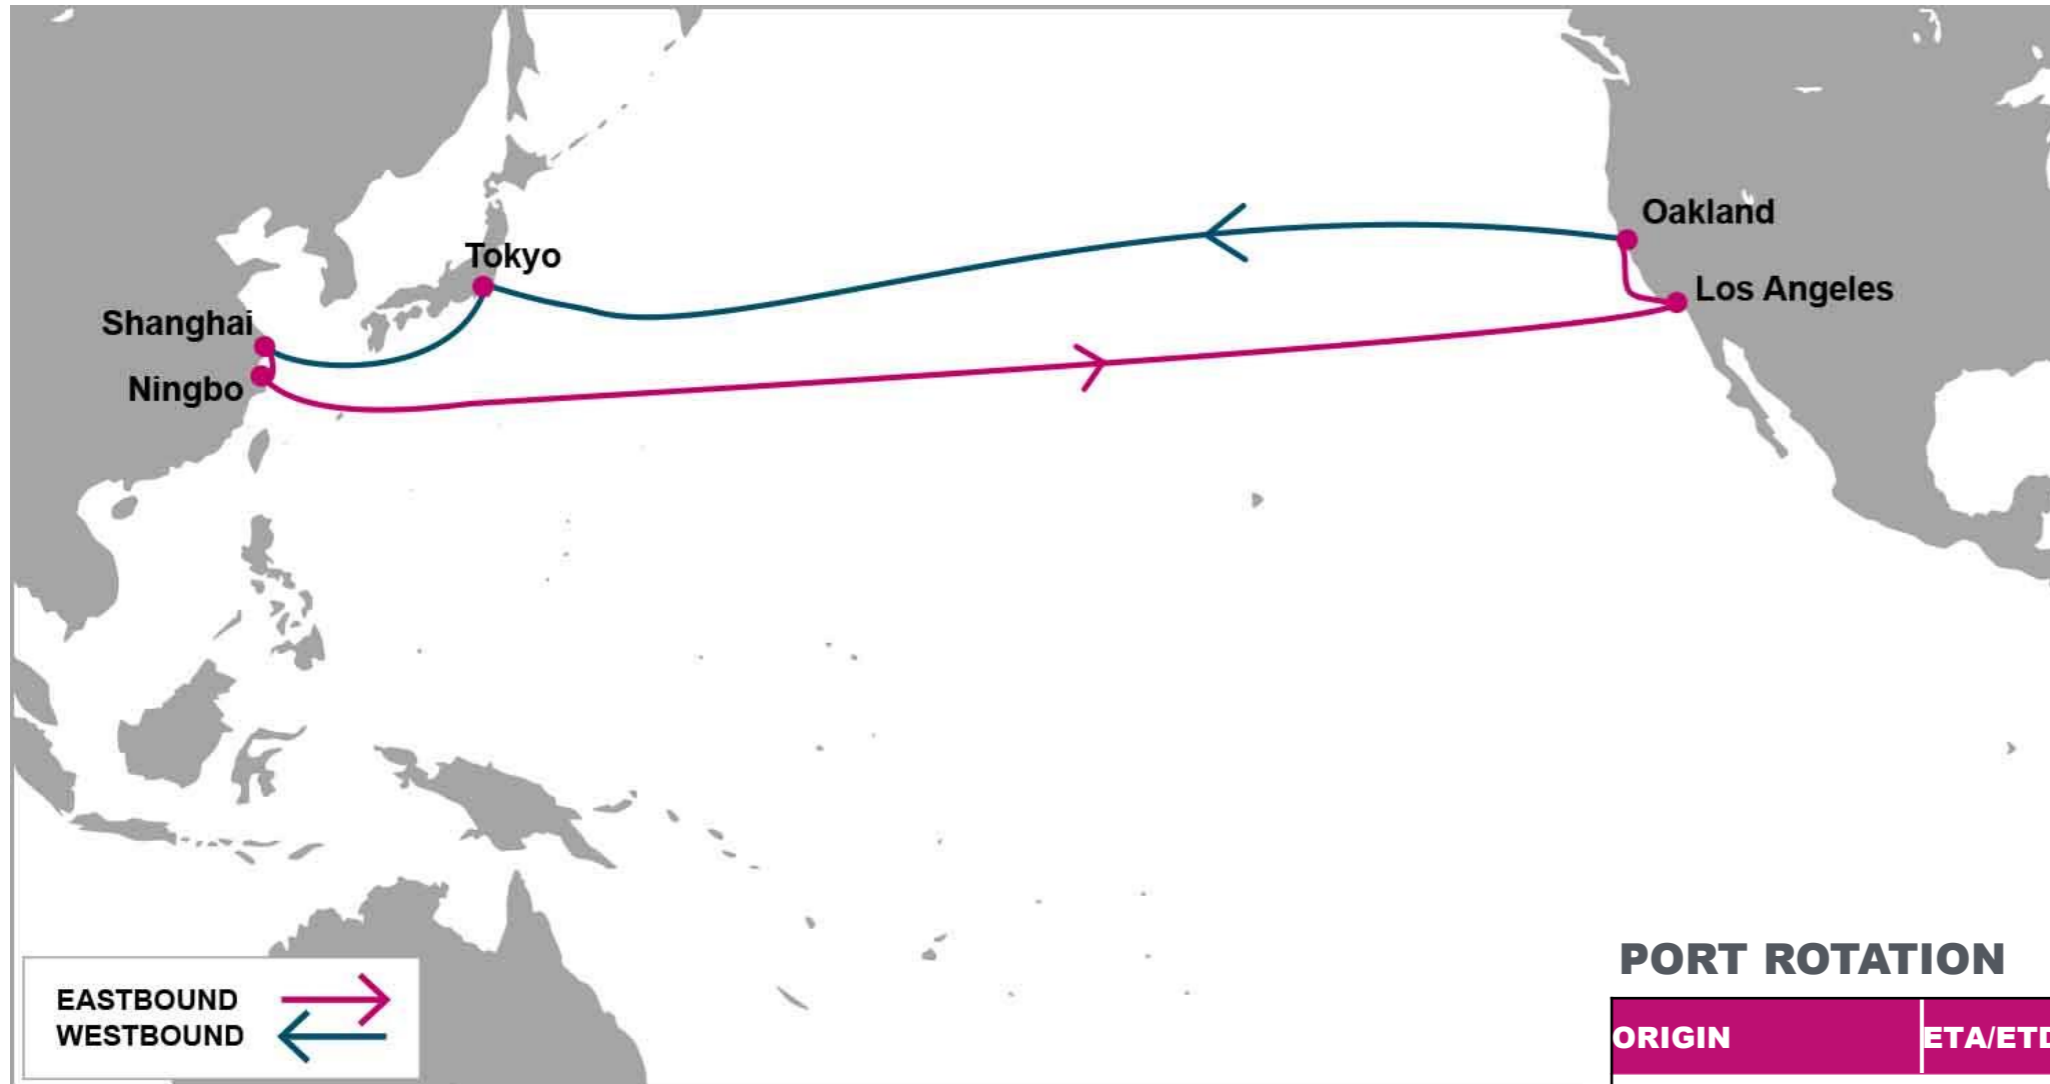

For more information, please click [here](#)

TPEB	LAX	OAK	TPWB	TYO	SHA	NGB
SHA	15	22	LAX	15	20	22
NGB	13	20	OAK	12	17	19

**PORT ROTATION**

(Terminals are subject to change)

ORIGIN	ETA/ETD	TERMINAL
Shanghai	SUN/TUE	SIPG Waigaoqiao Phase II/III
Ningbo	TUE/THU	Ningbo Port Beilun Second Container Terminal (NBSCT)
Los Angeles	WED/MON	Yusen Terminal International (YTI)
Oakland	WED/THU	TBN
Tokyo	TUE/TUE	TBN
Shanghai	SUN/TUE	SIPG Waigaoqiao Phase II/III
<b>Turnaround days: 42</b>		

**KEY TRANSIT TABLE** - UNLOCODE PORT NAME & COUNTRY NAME

**SHA:** Shanghai, China | **NGB:** Ningbo, China | **TYO:** Tokyo, Japan | **LAX:** Los Angeles, USA | **OAK:** Oakland, USA

NOTE: Transit times and port rotation are as of now and subject to change