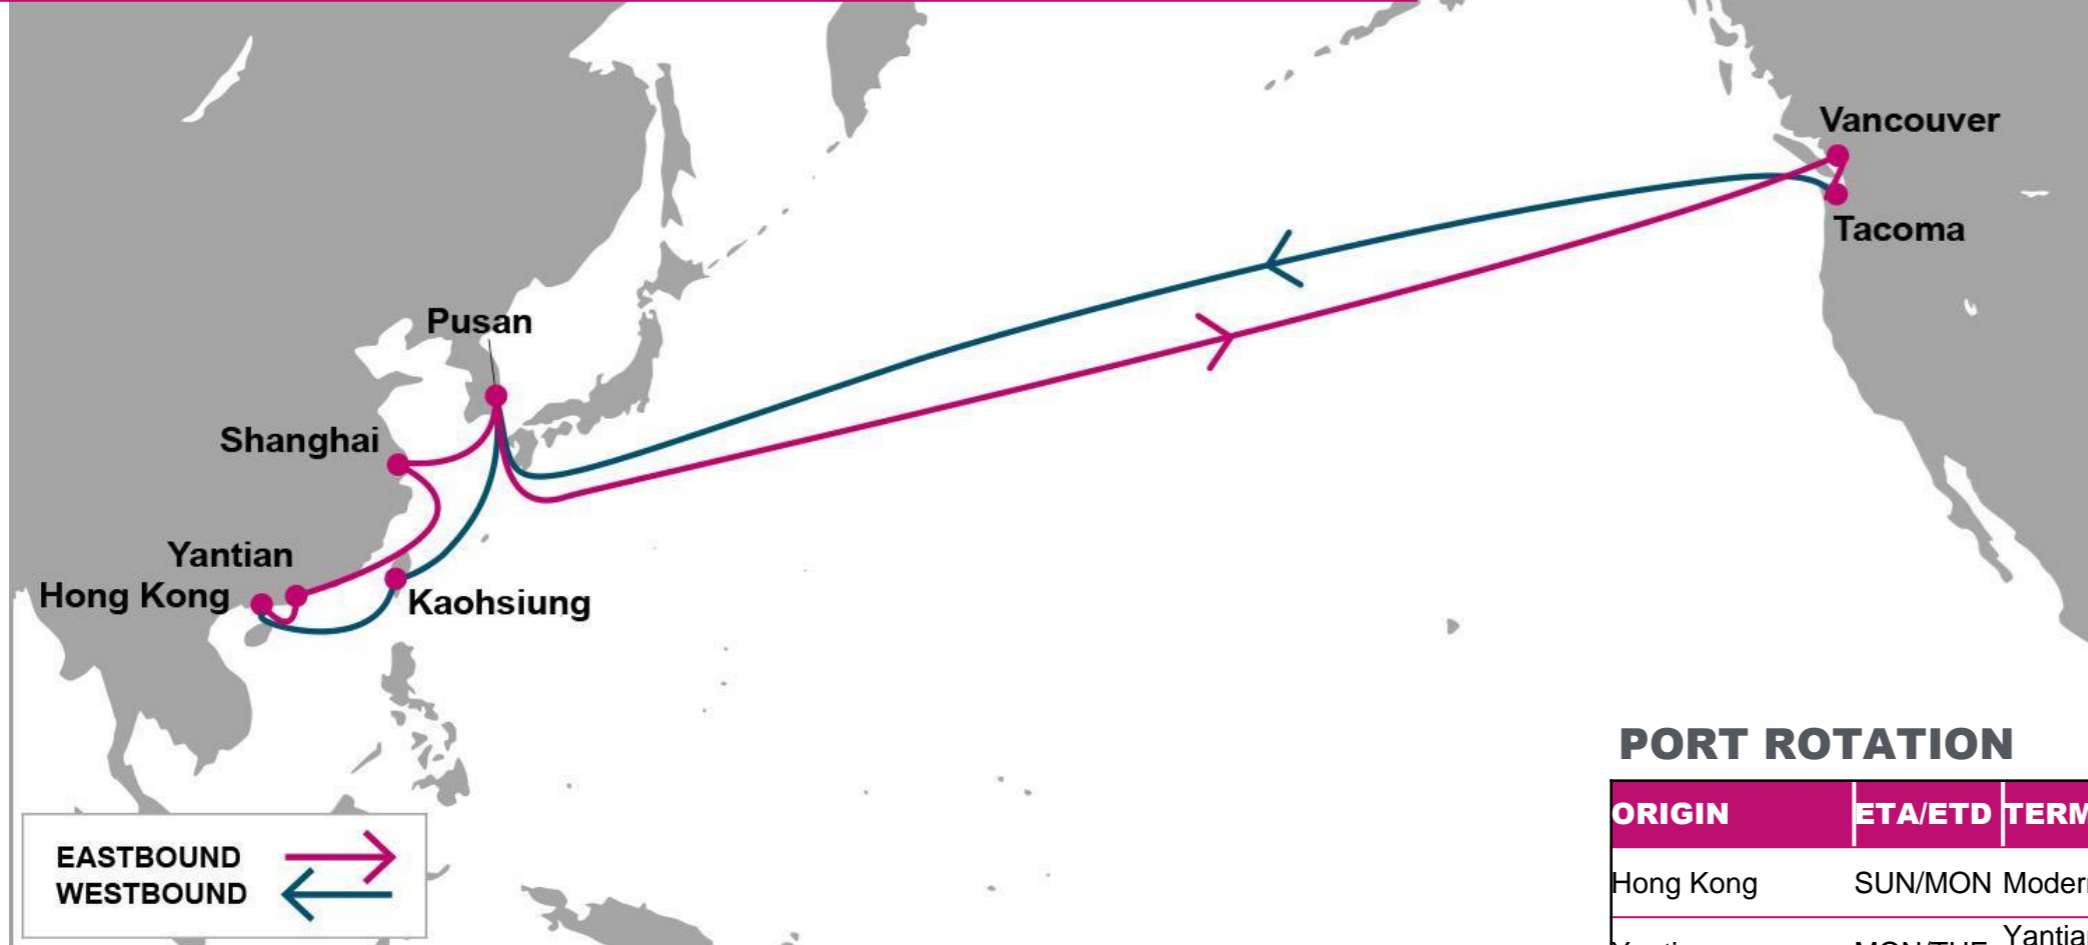

Note: PN3 service will be suspended temporarily until further notice.

For more information, please click [here](#)

PORT ROTATION

(Terminals are subject to change)

ORIGIN	ETA/ETD	TERMINAL
Hong Kong	SUN/MON	Modern Terminal
Yantian	MON/TUE	Yantian International Container Terminal (YICT)
Yangshan	THU/FRI	Shangdong Container Terminal SIPGSD-YS4
Pusan	SUN/SUN	Hanjin Busan New Port Company terminal (HJNC)
Vancouver	FRI/THU	Deltaport (GCT Canada)
Tacoma	SAT/MON	Husky Terminal
Pusan	MON/TUE	HMM PSA New-Port Terminal (HPNT)
Kaohsiung	FRI/SAT	Kao Ming Container Terminal (KMCT)
Hong Kong	SUN/MON	Modern Terminal
Turnaround days:	49	

TPEB	VAN	TIW	TPWB	PUS	KHH	HKG	YTN	YSA
HKG	18	26	VAN	18	22	24	25	28
YTN	17	25	TIW	14	18	20	21	24
YSA	14	22						
PUS	12	20						

KEY TRANSIT TABLE - UNLOCODE PORT NAME & COUNTRY NAME

HKG: Hong Kong, China | YTN: Yantian, China | YSA: Yangshan, China | KHH: Kaohsiung, Taiwan | PUS: Pusan, South Korea | VAN: Vancouver, Canada | TIW: Tacoma, USA

NOTE: Transit times and port rotation are as of now and subject to change