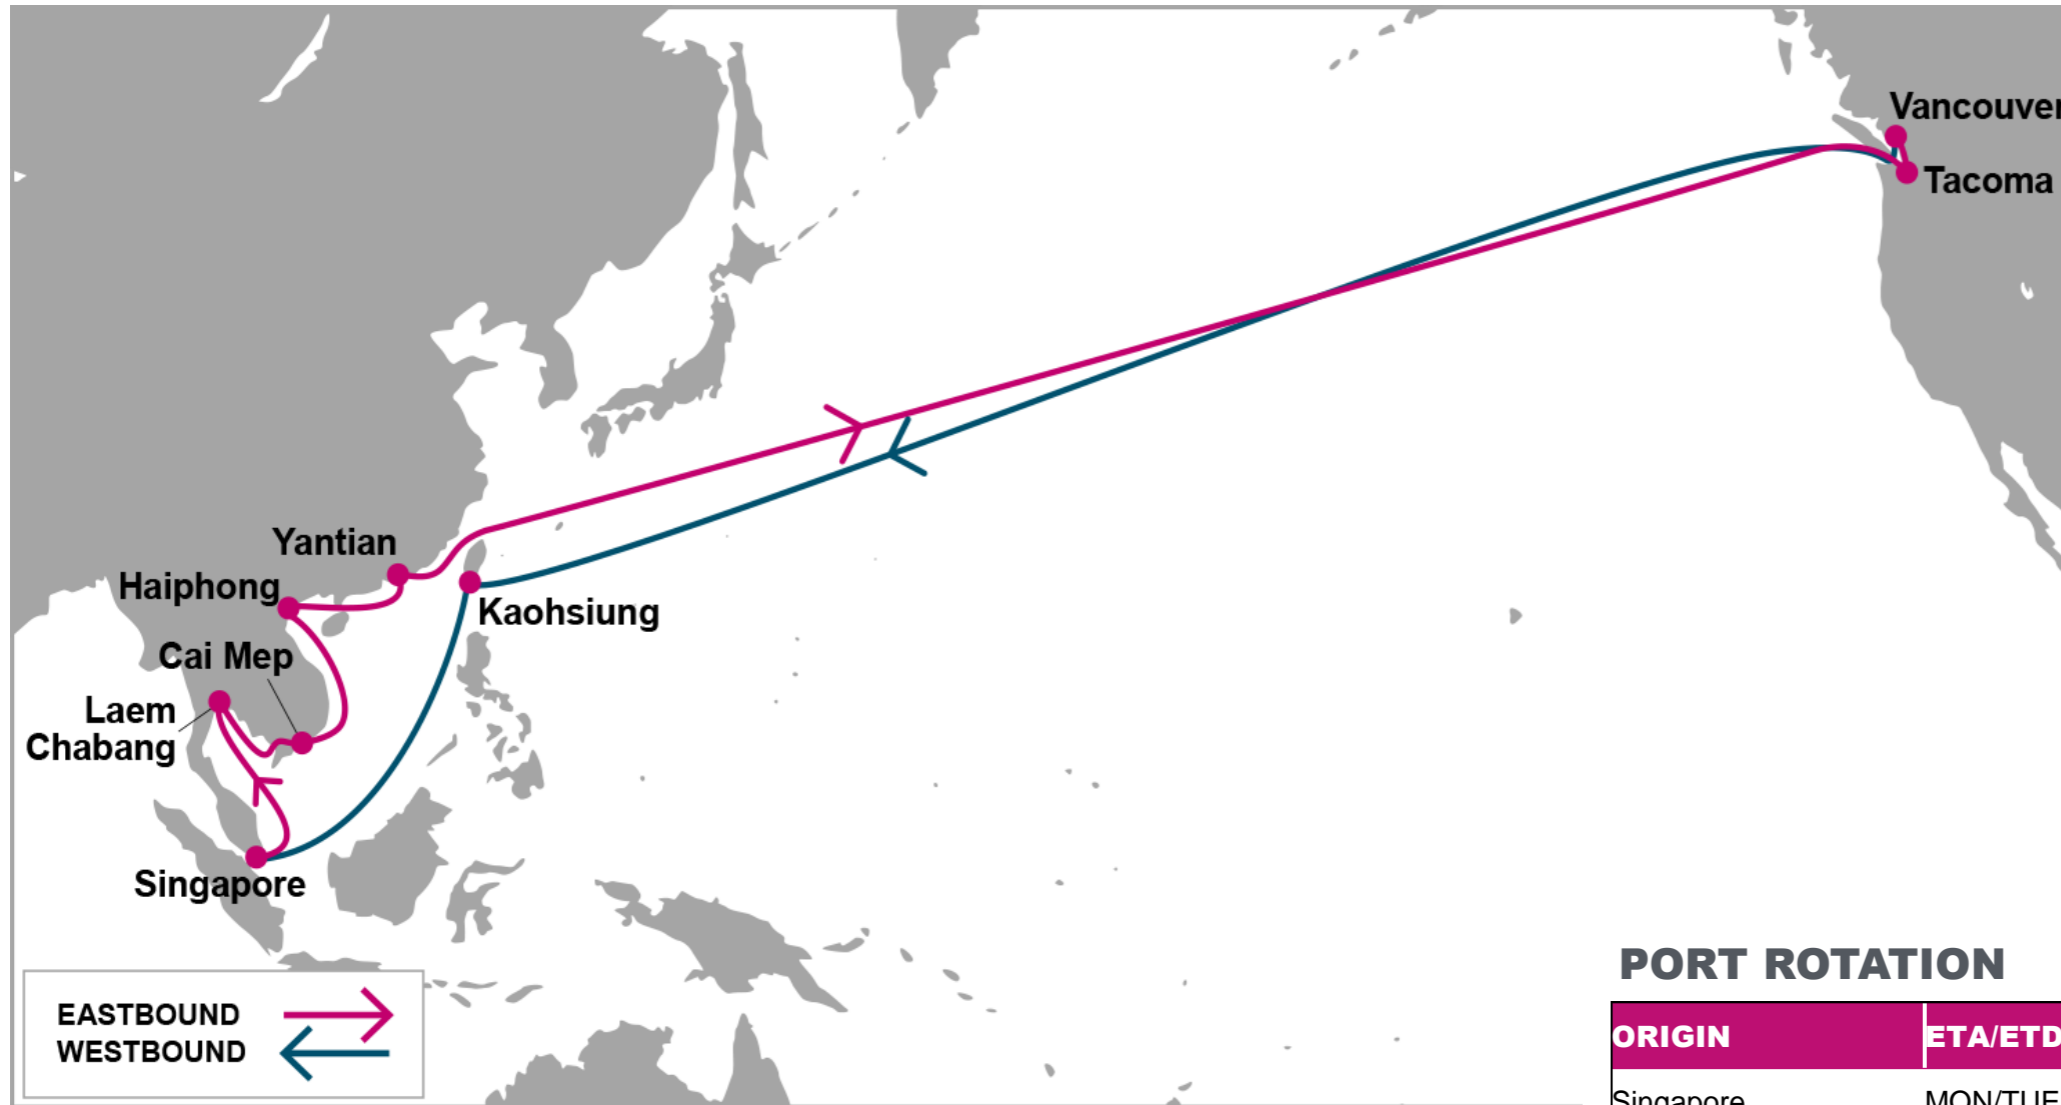

For more information, please click [here](#)

TPEB	TIW	VAN	TPWB	KHH	SIN	LCH	CMP	HPH	YTN
SIN	22	25	TIW	19	24	27	30	33	35
LCH	19	22	VAN	15	20	23	26	29	31
CMP	16	19							
HPH	14	17							
YTN	12	15							

PORT ROTATION

(Terminals are subject to change)

ORIGIN	ETA/ETD	TERMINAL
Singapore	MON/TUE	PSA Singapore
Laem Chabang	THU/FRI	Hutchison Laem Chabang Terminal (HLT)
Cai Mep	SUN/MON	Tan Cang Cai Mep International Terminal (TICT)
Haiphong	WED/WED	Haiphong International Container Terminal (HICT)
Yantian	FRI/FRI	Yantian International Container Terminal (YICT)
Tacoma	WED/FRI	Husky
Vancouver	SAT/TUE	GCT Deltaport
Kaohsiung	WED/THU	Kao Ming Container Terminal (KMCT)
Singapore	MON/TUE	PSA Singapore
Turnaround days: 49		

KEY TRANSIT TABLE - UNLOCODE PORT NAME & COUNTRY NAME

SIN: Singapore, Singapore | LCH: Laem Chabang, Thailand | CMP: Cai Mep, Vietnam | KHH: Kaohsiung, Taiwan | YTN: Yantian, China | TIW: Tacoma, USA | VAN: Vancouver, Canada

NOTE: Transit times and port rotation are as of now and subject to change