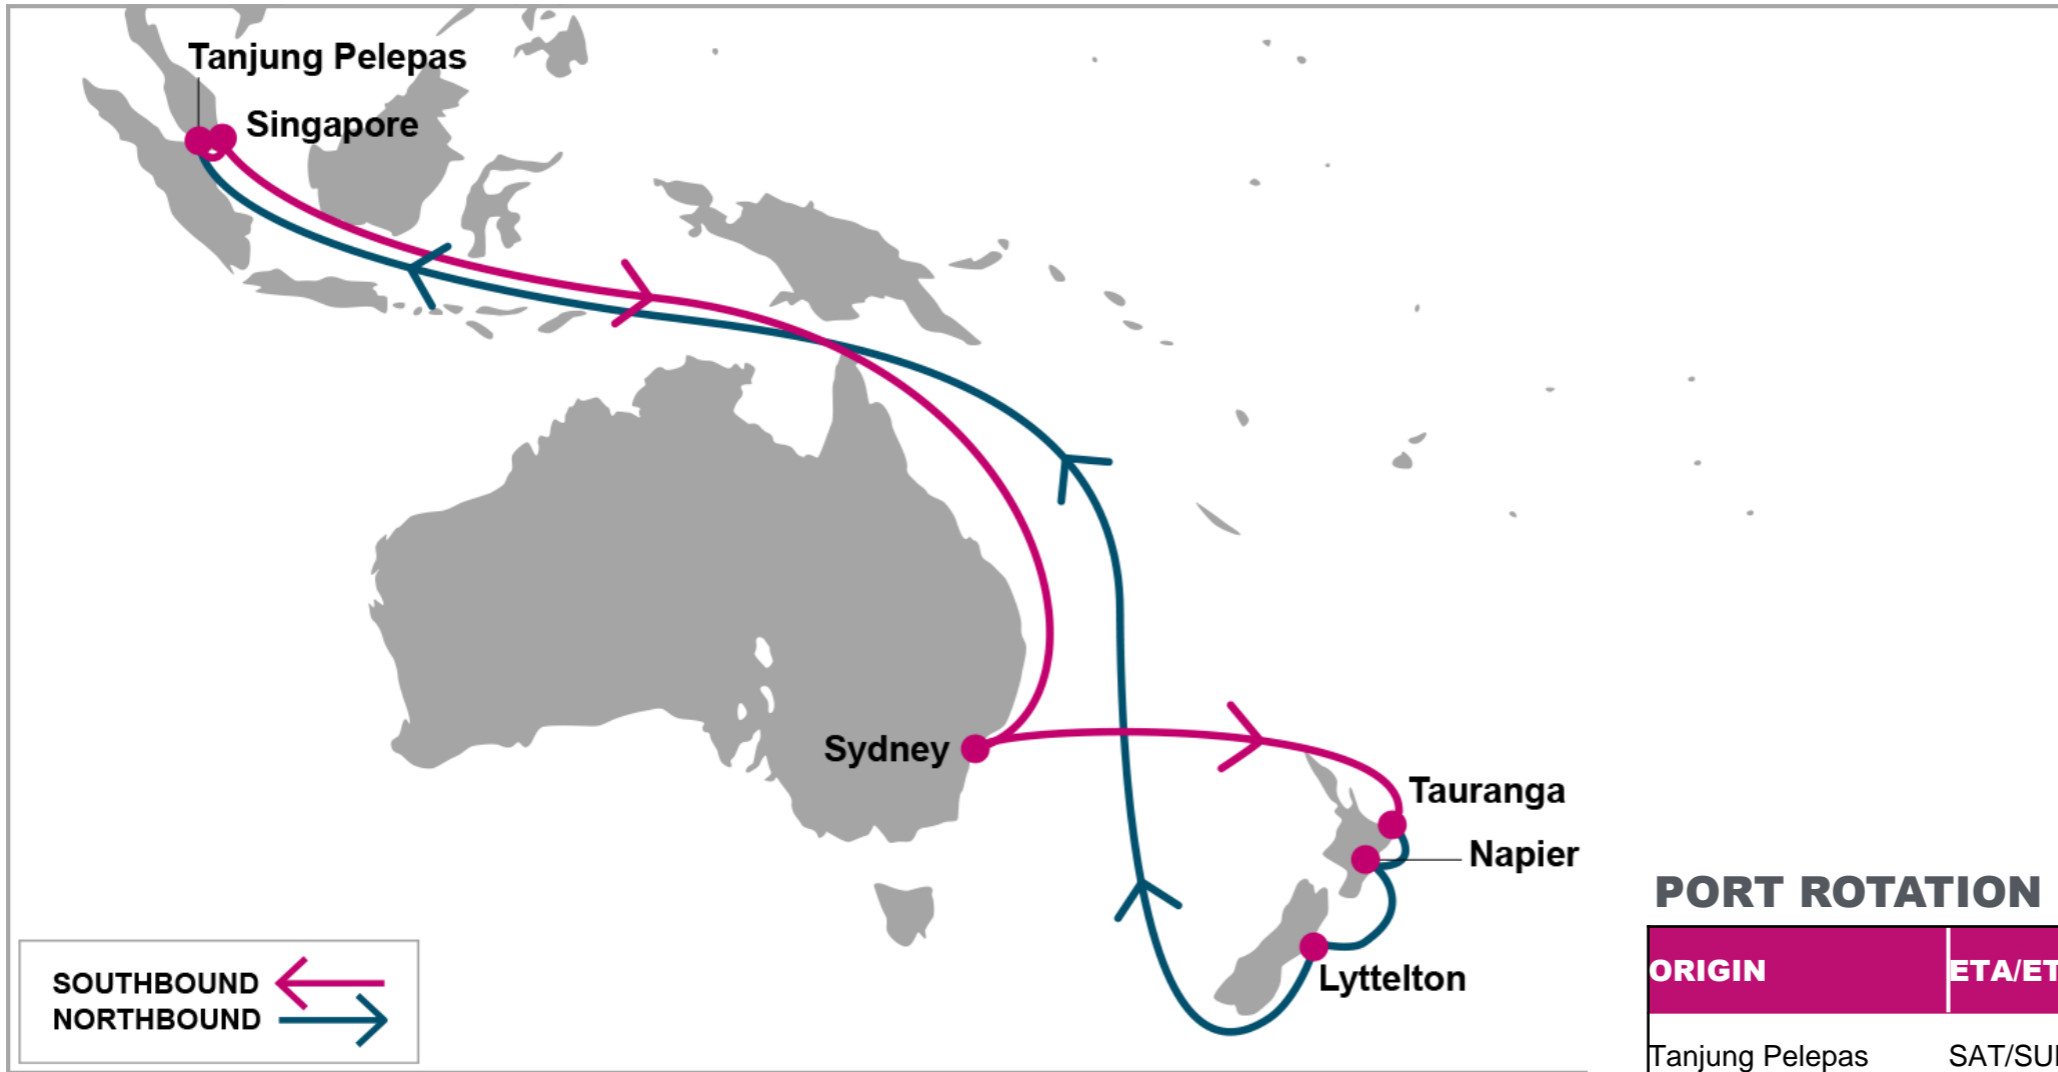

For more information, please click [here](#)

PORT ROTATION

(Terminals are subject to change)

ORIGIN	ETA/ETD	TERMINAL
Tanjung Pelepas	SAT/SUN	Tanjung Pelepas Port
Singapore	MON/FRI	PSA Corporation Limited
Sydney	MON/TUE	DP World Sydney
Tauranga	SAT/MON	Port of Tauranga
Napier	TUE/WED	Port of Napier
Lyttelton	FRI/SUN	Port of Lyttelton
Tanjung Pelepas	SAT/SUN	Tanjung Pelepas Port
Turnaround days: 49		

S/B	SYD	TRG	NPE	LYT	N/B	TPP	SIN
TPP	15	20	23	26	SYD	32	34
SIN	10	15	18	21	TRG	26	28
					NPE	24	26
					LYT	20	22

KEY TRANSIT TABLE - UNLOCODE PORT NAME & COUNTRY NAME

TPP: Tanjung Pelepas, Malaysia | **SIN:** Singapore, Singapore | **TRG:** Tauranga, New Zealand | **NPE:** Napier, New Zealand | **LYT:** Lyttelton, New Zealand | **SYD:** Sydney, Australia

NOTE: Transit times and port rotation are as of now and subject to change