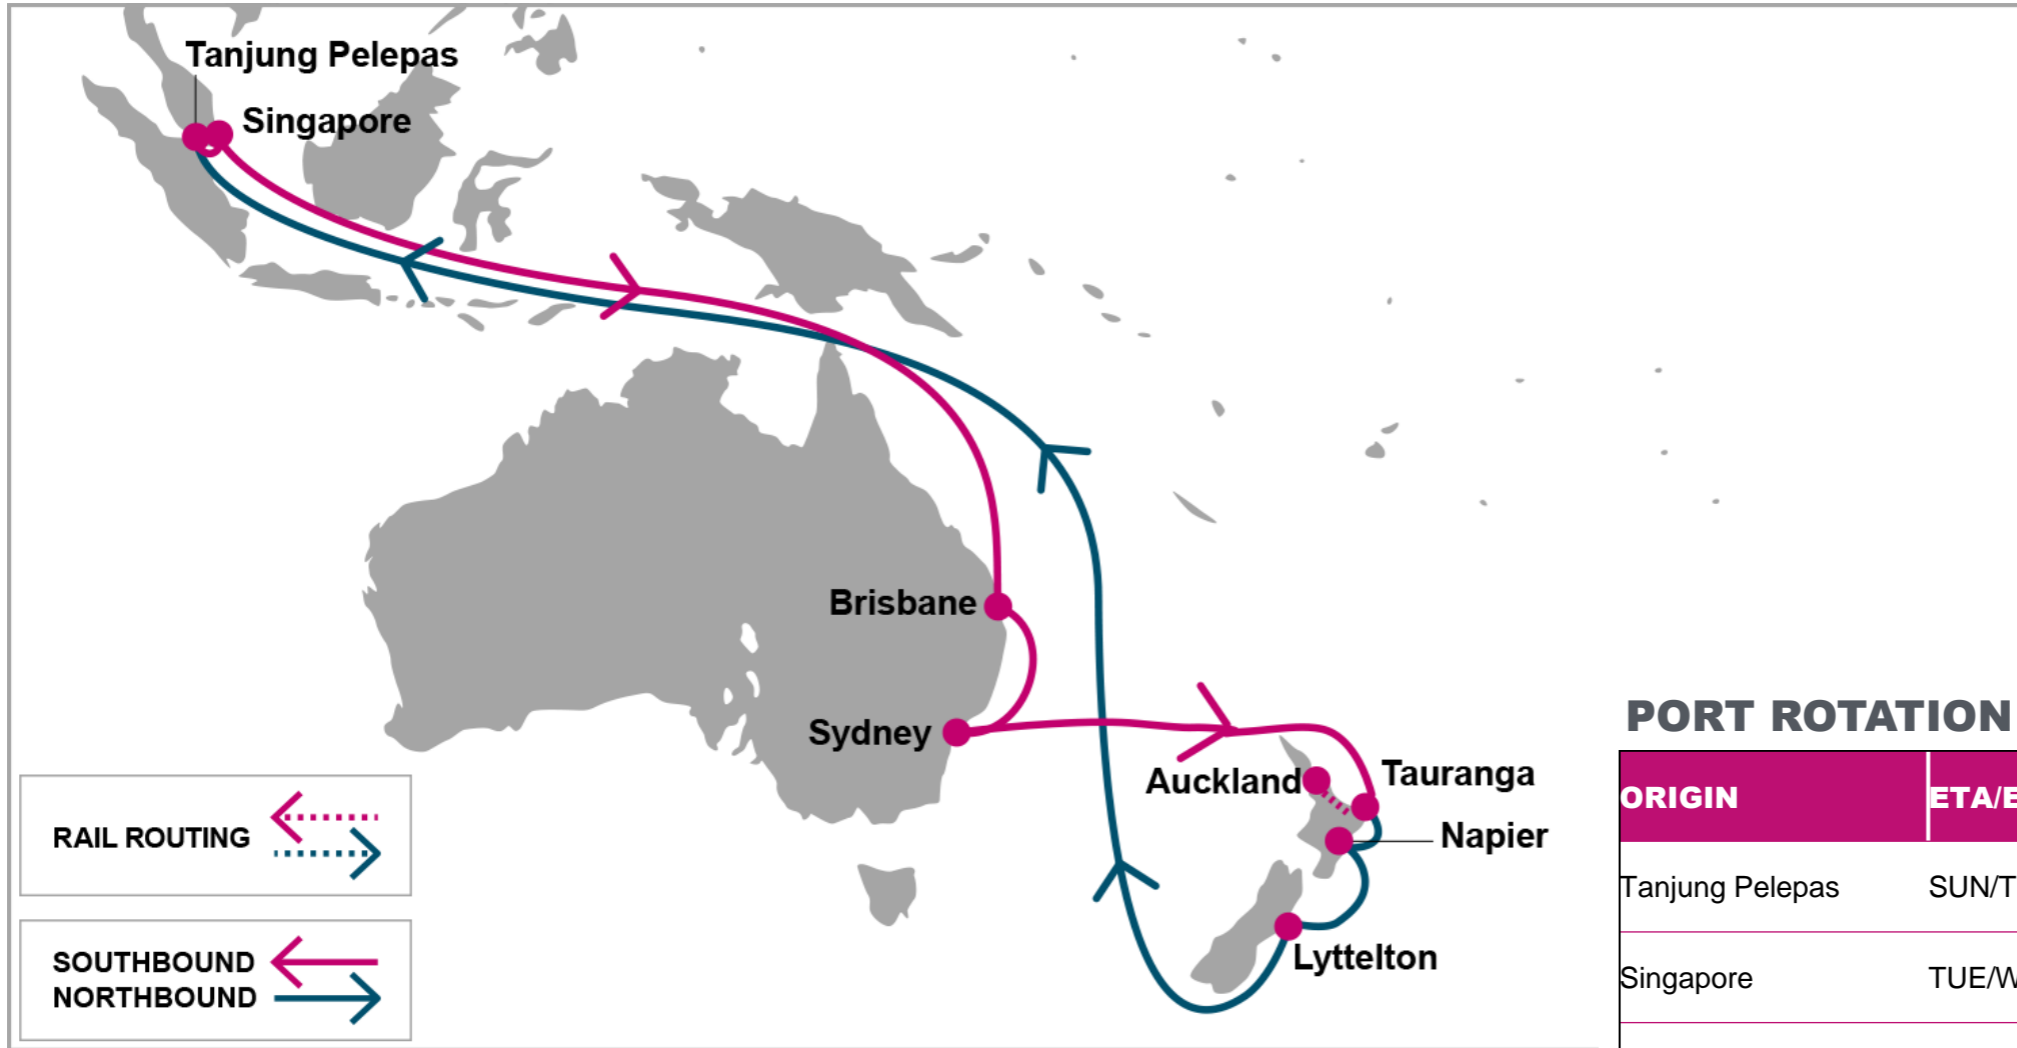

For more information, please click [here](#)

**PORT ROTATION**

(Terminals are subject to change)

ORIGIN	ETA/ETD	TERMINAL
Tanjung Pelepas	SUN/TUE	Tanjung Pelepas
Singapore	TUE/WED	PSA Singapore
Brisbane	SAT/SUN	Patrick Terminals
Sydney	MON/WED	Patrick Terminals
Tauranga	SUN/TUE	Port of Tauranga
Auckland (Via Rail)	WED/THU	Metroport
Napier	THU/FRI	Port of Napier
Lyttelton	SAT/SUN	Lyttelton Port Company
Tanjung Pelepas	SUN/TUE	Tanjung Pelepas

**Turnaround days: 49**

S/B	BNE	SYD	TRG	AKL	NPE	LYT	N/B	TPP	SIN
TPP	11	13	19	22	23	25	TRG	19	21
SIN	10	12	18	21	22	24	AKL	17	19
							NPE	16	18
							LYT	14	16

**KEY TRANSIT TABLE - UNLOCODE PORT NAME & COUNTRY NAME**

**TPP:** Tanjung Pelepas, Malaysia | **SIN:** Singapore, Singapore | **AKL:** Auckland, New Zealand | **TRG:** Tauranga, New Zealand | **NPE:** Napier, New Zealand | **LYT:** Lyttelton, New Zealand | **SYD:** Sydney, Australia | **BNE:** Brisbane, Australia

NOTE: Transit times and port rotation are as of now and subject to change