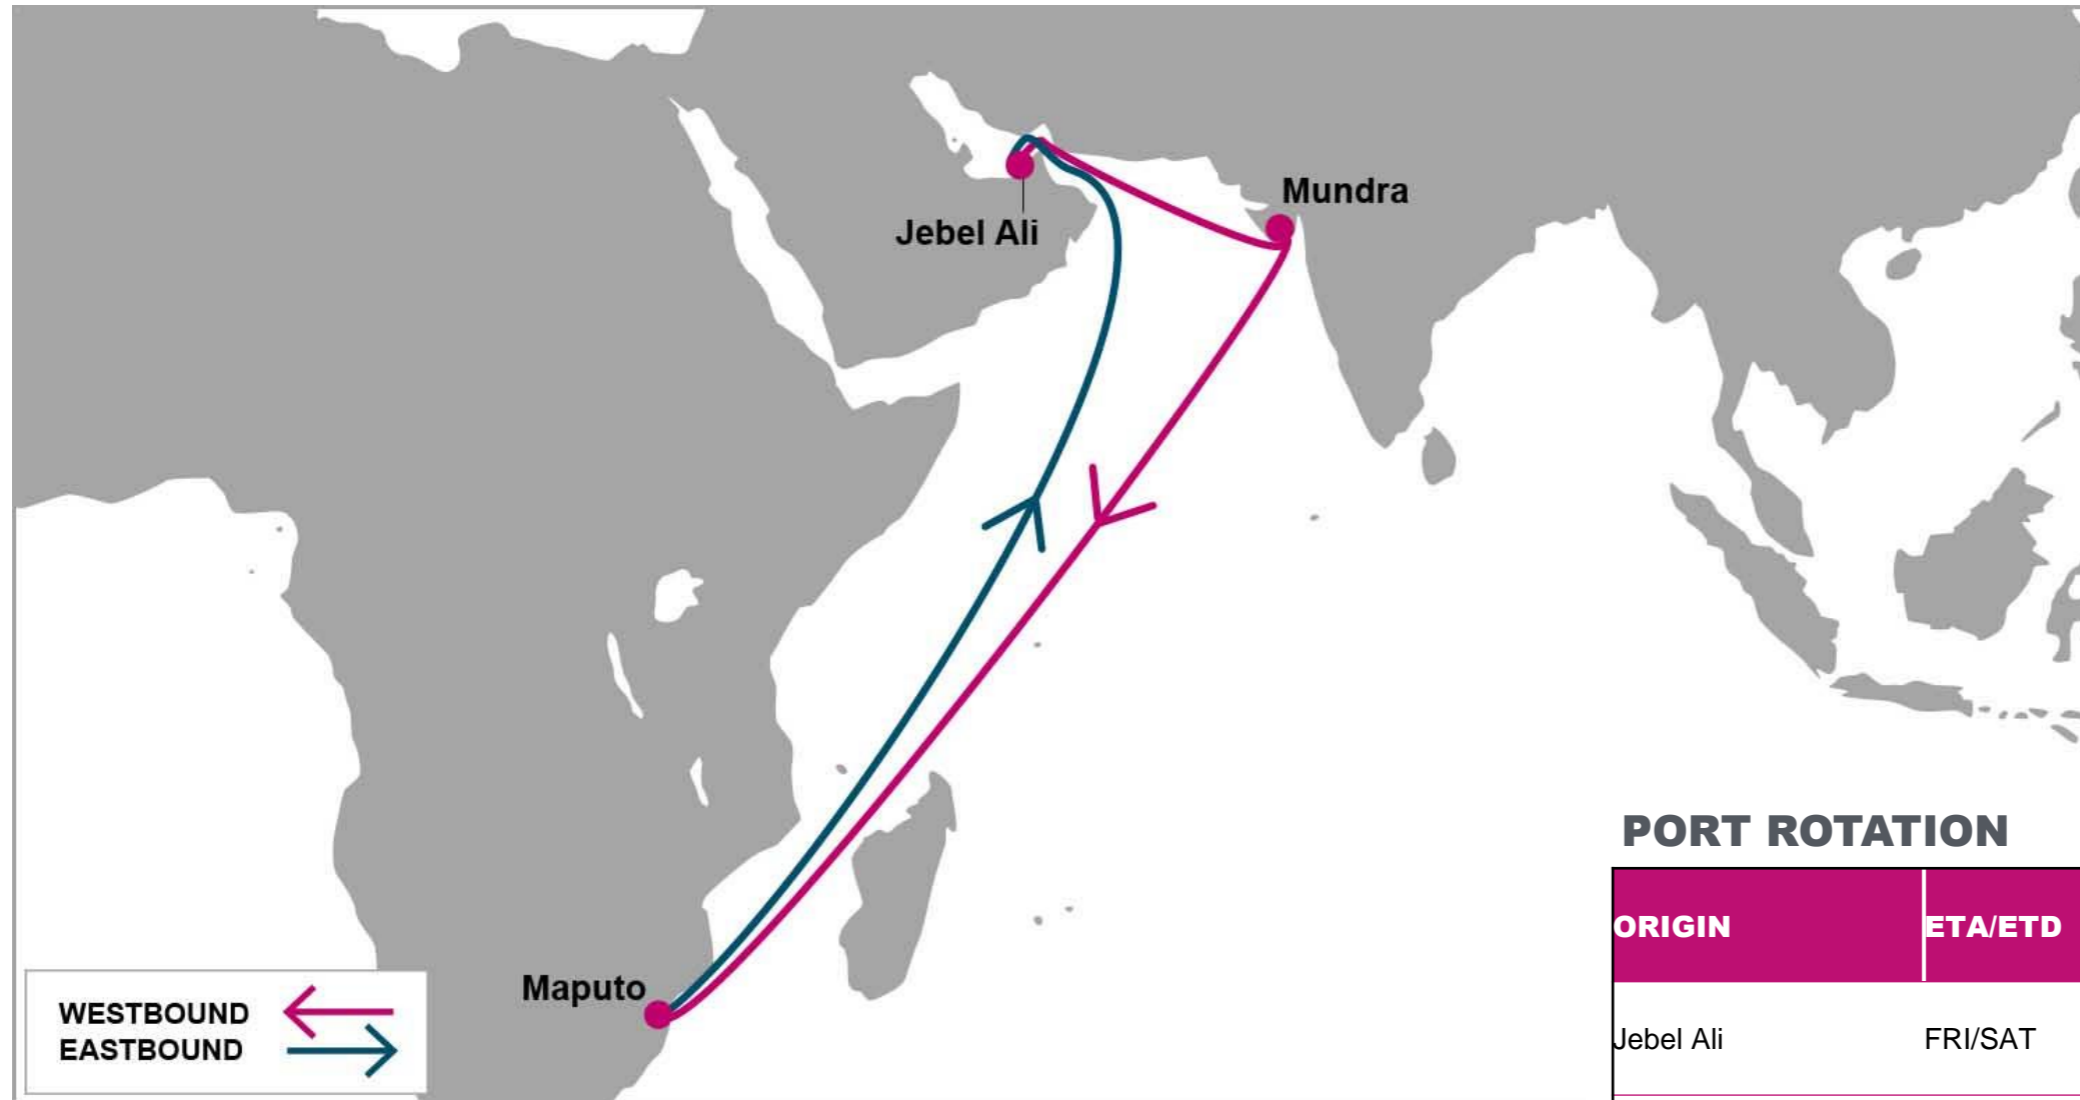

For more information, please click [here](#)

WESTBOUND ←
EASTBOUND →

W/B	MUN	MPM	E/B	JEA	MUN
JEA	3	15	MPM	12	16
MUN		11			

PORT ROTATION

(Terminals are subject to change)

ORIGIN	ETA/ETD	TERMINAL
Jebel Ali	FRI/SAT	DP World Jebel Ali (Terminal 3)
Mundra	TUE/WED	Mundra International Container Terminal
Maputo	SUN/SUN	DP World Maputo
Jebel Ali	FRI/SAT	DP World Jebel Ali (Terminal 3)
Turnaround days: 28		

KEY TRANSIT TABLE - UNLOCODE PORT NAME & COUNTRY NAME

JEA: Jebel Ali, UAE | MUN: Mundra, India | MPM: Maputo, Mozambique

NOTE: Transit times and port rotation are as of now and subject to change