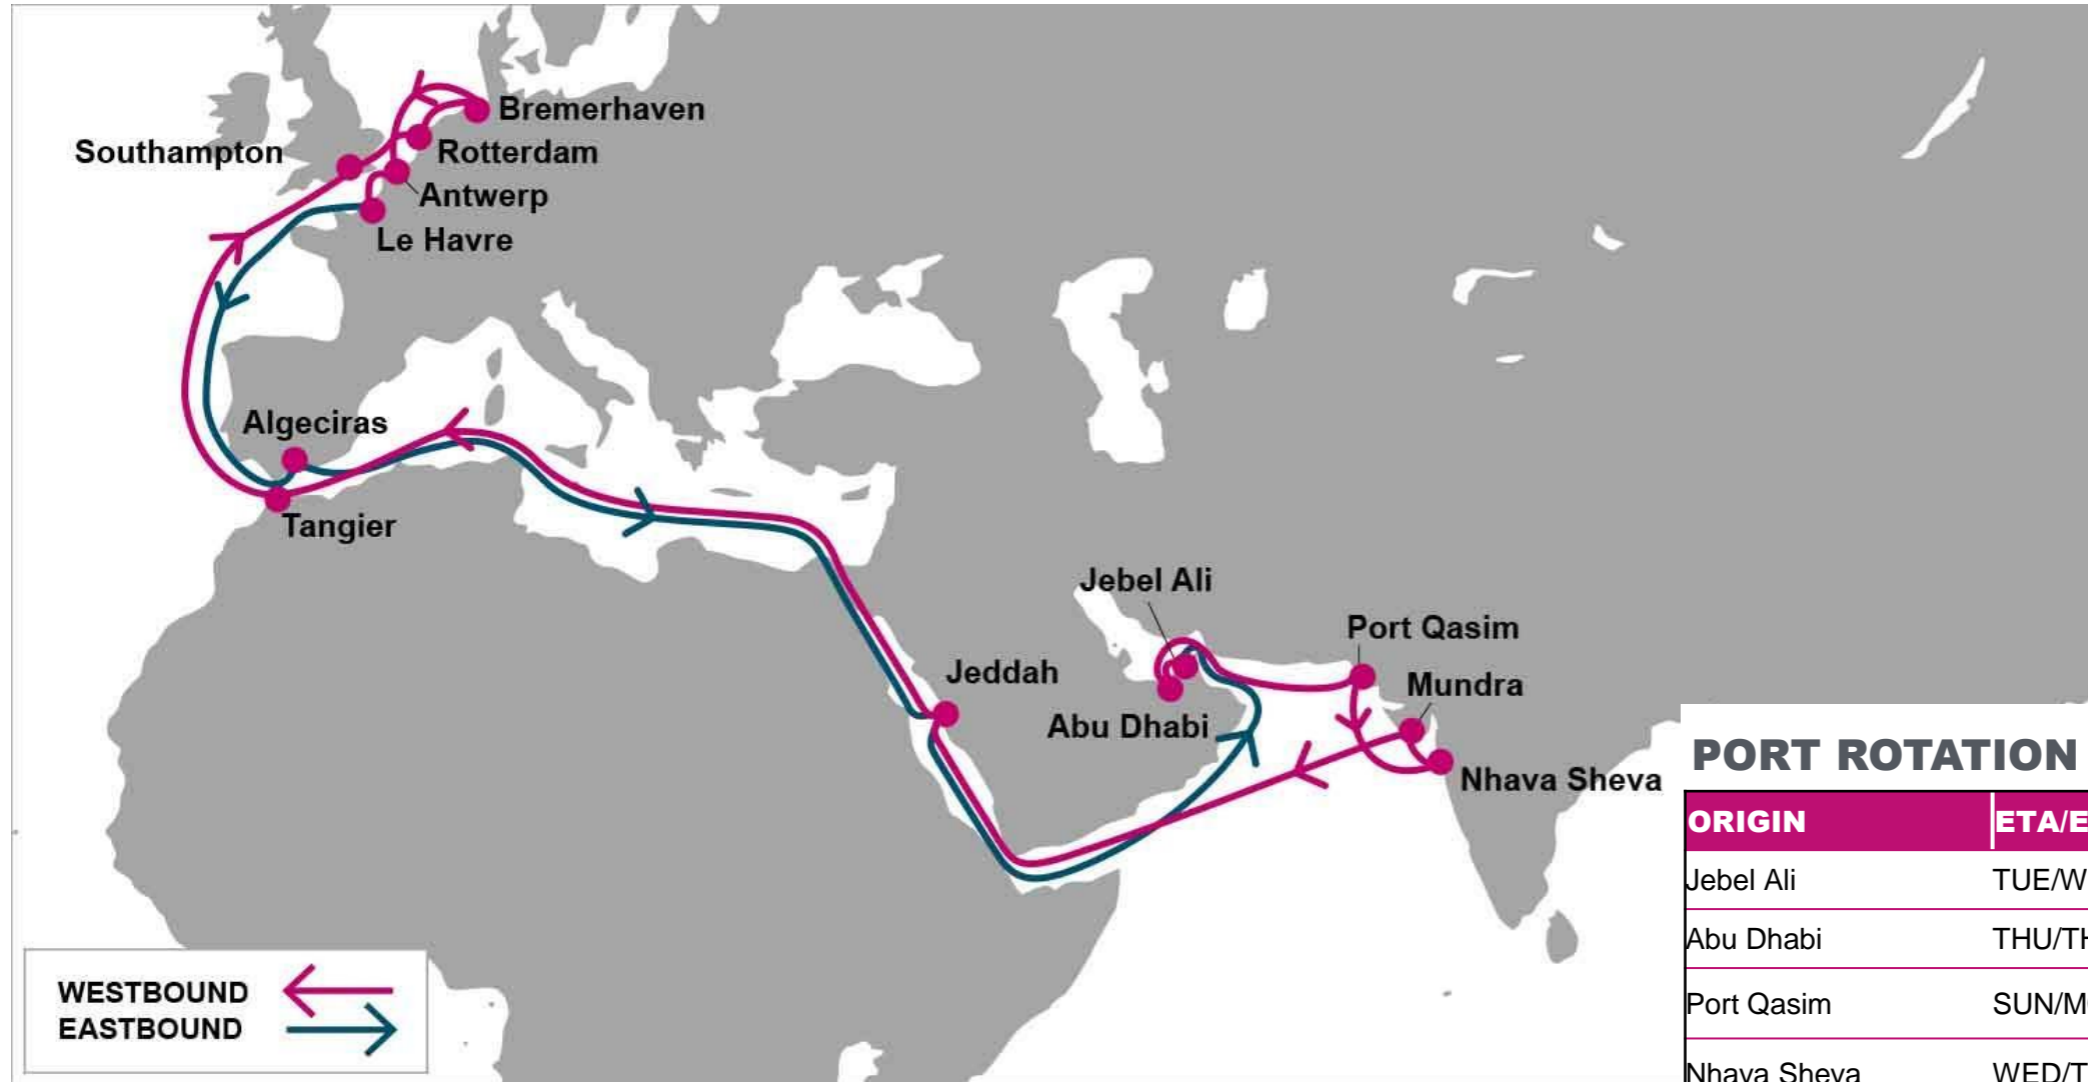

For more information, please click [here](#)

**PORT ROTATION**

(Terminals are tentative and subject to change)

ORIGIN	ETA/ETD	TERMINAL
Jebel Ali	TUE/WED	DP World Jebel Ali
Abu Dhabi	THU/THU	CSP Abu Dhabi Terminal
Port Qasim	SUN/MON	Qasim International Container Terminal
Nhava Sheva	WED/THU	Bharat Mumbai Container Terminal (BMCT)
Mundra	FRI/SAT	Adani CMA Mundra Terminal (ACMTPL)
Jeddah	THU/FRI	DP Word Jeddah
Tangier	FRI/SAT	Eurogate
Southampton	TUE/WED	DP World Southampton
Rotterdam	THU/FRI	Rotterdam World Gateway (RWG)
Bremerhaven	SAT/SUN	Eurogate Container Terminal Bremerhaven
Antwerp	MON/TUE	PSA Noordzee Terminal
Le Havre	WED/THU	Terminal de France (GMP)
Algeciras	MON/TUE	TTI Algeciras
Jeddah	WED/WED	DP World Jeddah
Jebel Ali	TUE/WED	DP World Jebel Ali
<b>Turnaround days: 56</b>		

KEY TRANSIT TABLE - UNLOCODE PORT NAME & COUNTRY NAME

JEA: Jebel Ali, UAE | AUH: Abu Dhabi, UAE | BQM: Port Qasim, Karachi | NSA: Nhava Sheva, India | MUN: Mundra, India | JED: Jeddah, Saudi Arabia | TNG: Tangier, Spain | SOU: Southampton, UK | RTM: Rotterdam, Netherlands | BRV: Bremerhaven, Germany | ANR: Antwerp, Belgium | LEH: Le Havre, France | ALG: Algeciras, Spain

NOTE: Transit times and port rotation are tentative as of now and subject to change