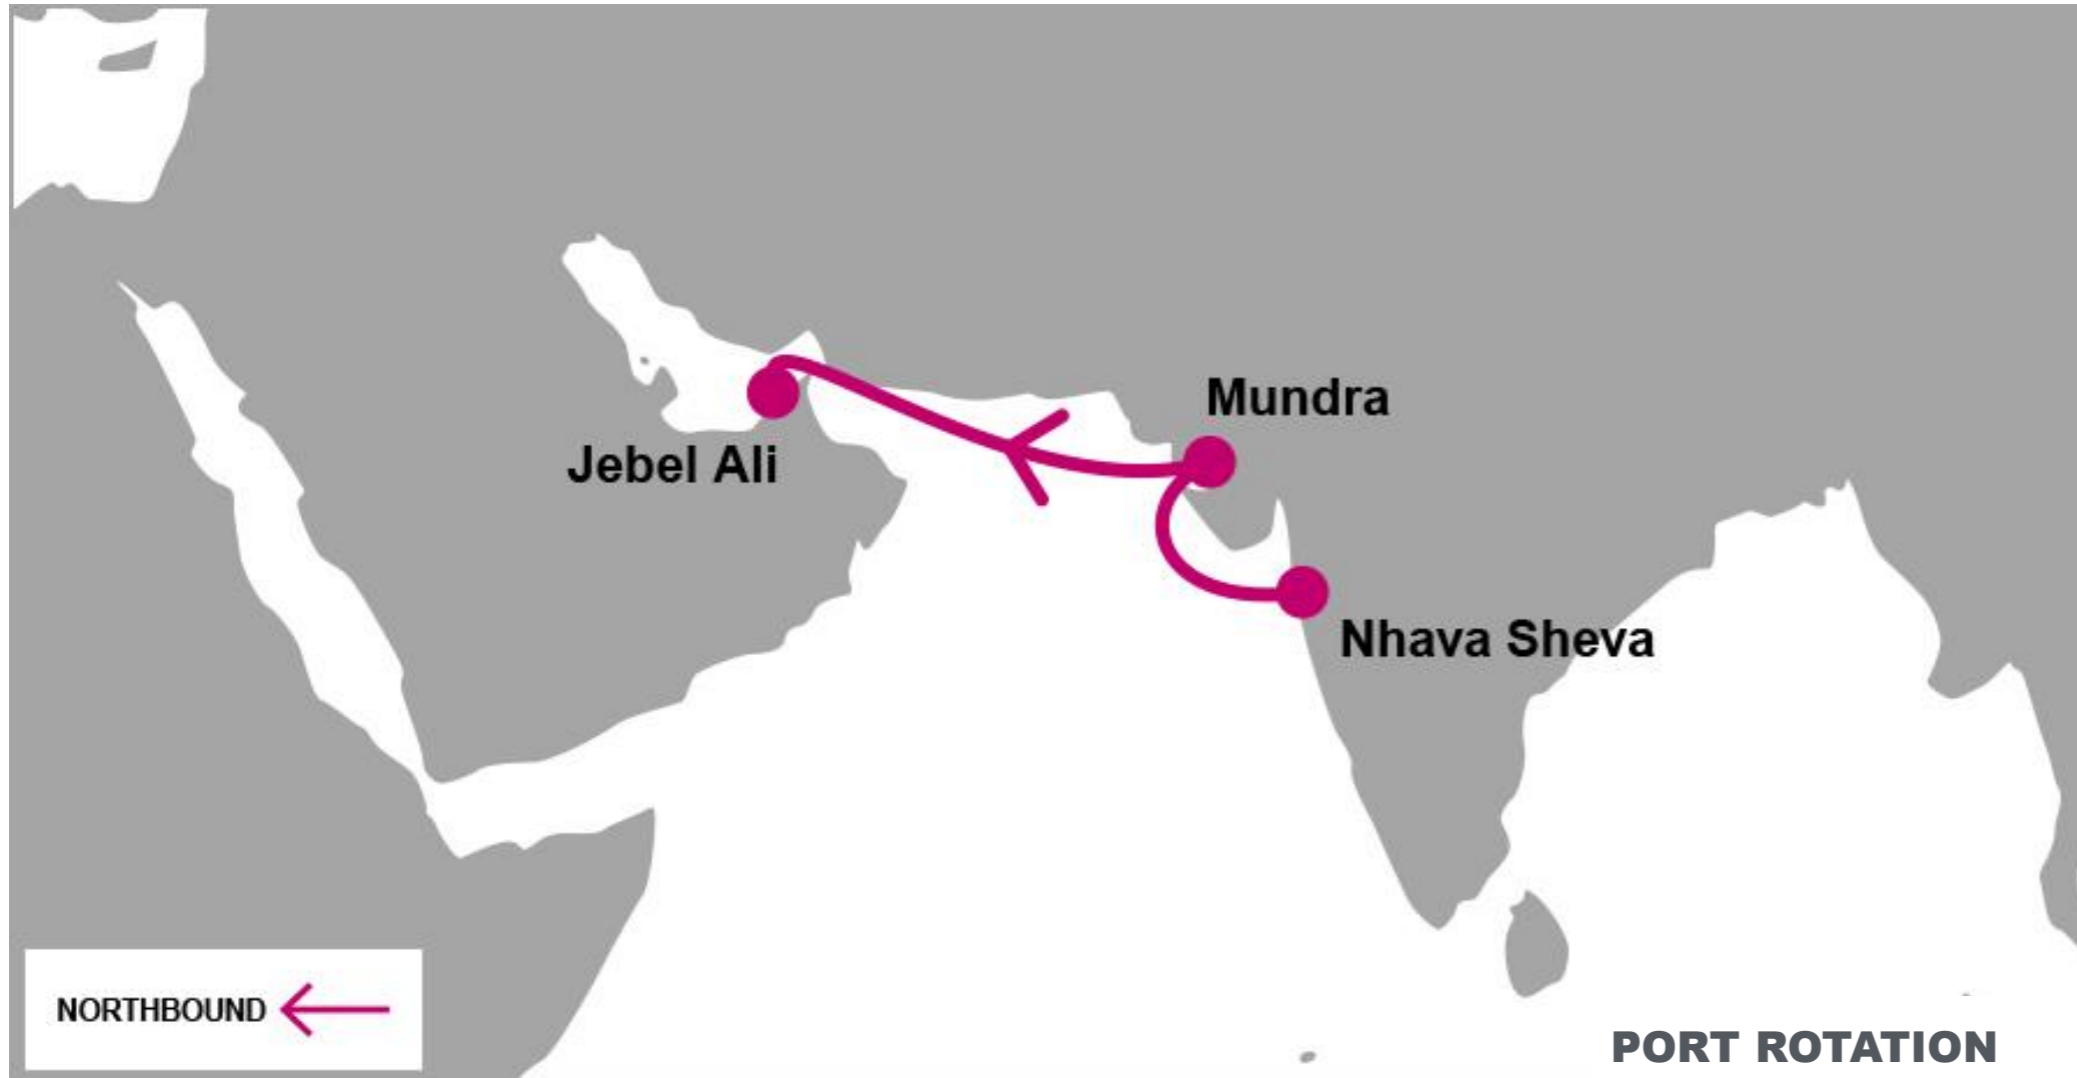

For more information, please click [here](#)

**PORT ROTATION**

(Terminals are subject to change)

N/B	MUN	JEA
NSA	1	5

ORIGIN	ETA/ETD	TERMINAL
Nhava Sheva	WED/THU	Jawaharlal Nehru Port Trust (JNPT)
Mundra	FRI/SAT	DP World Mundra (MICT)
Jebel Ali	TUE/THU	DP World Jebel Ali (Terminal 1)

**KEY TRANSIT TABLE** - UNLOCODE PORT NAME & COUNTRY NAME

**NSA:** Nhava Sheva, India | **MUN:** Mundra, India | **JEA:** Jebel Ali, UAE

NOTE: Transit times and port rotation are as of now and subject to change