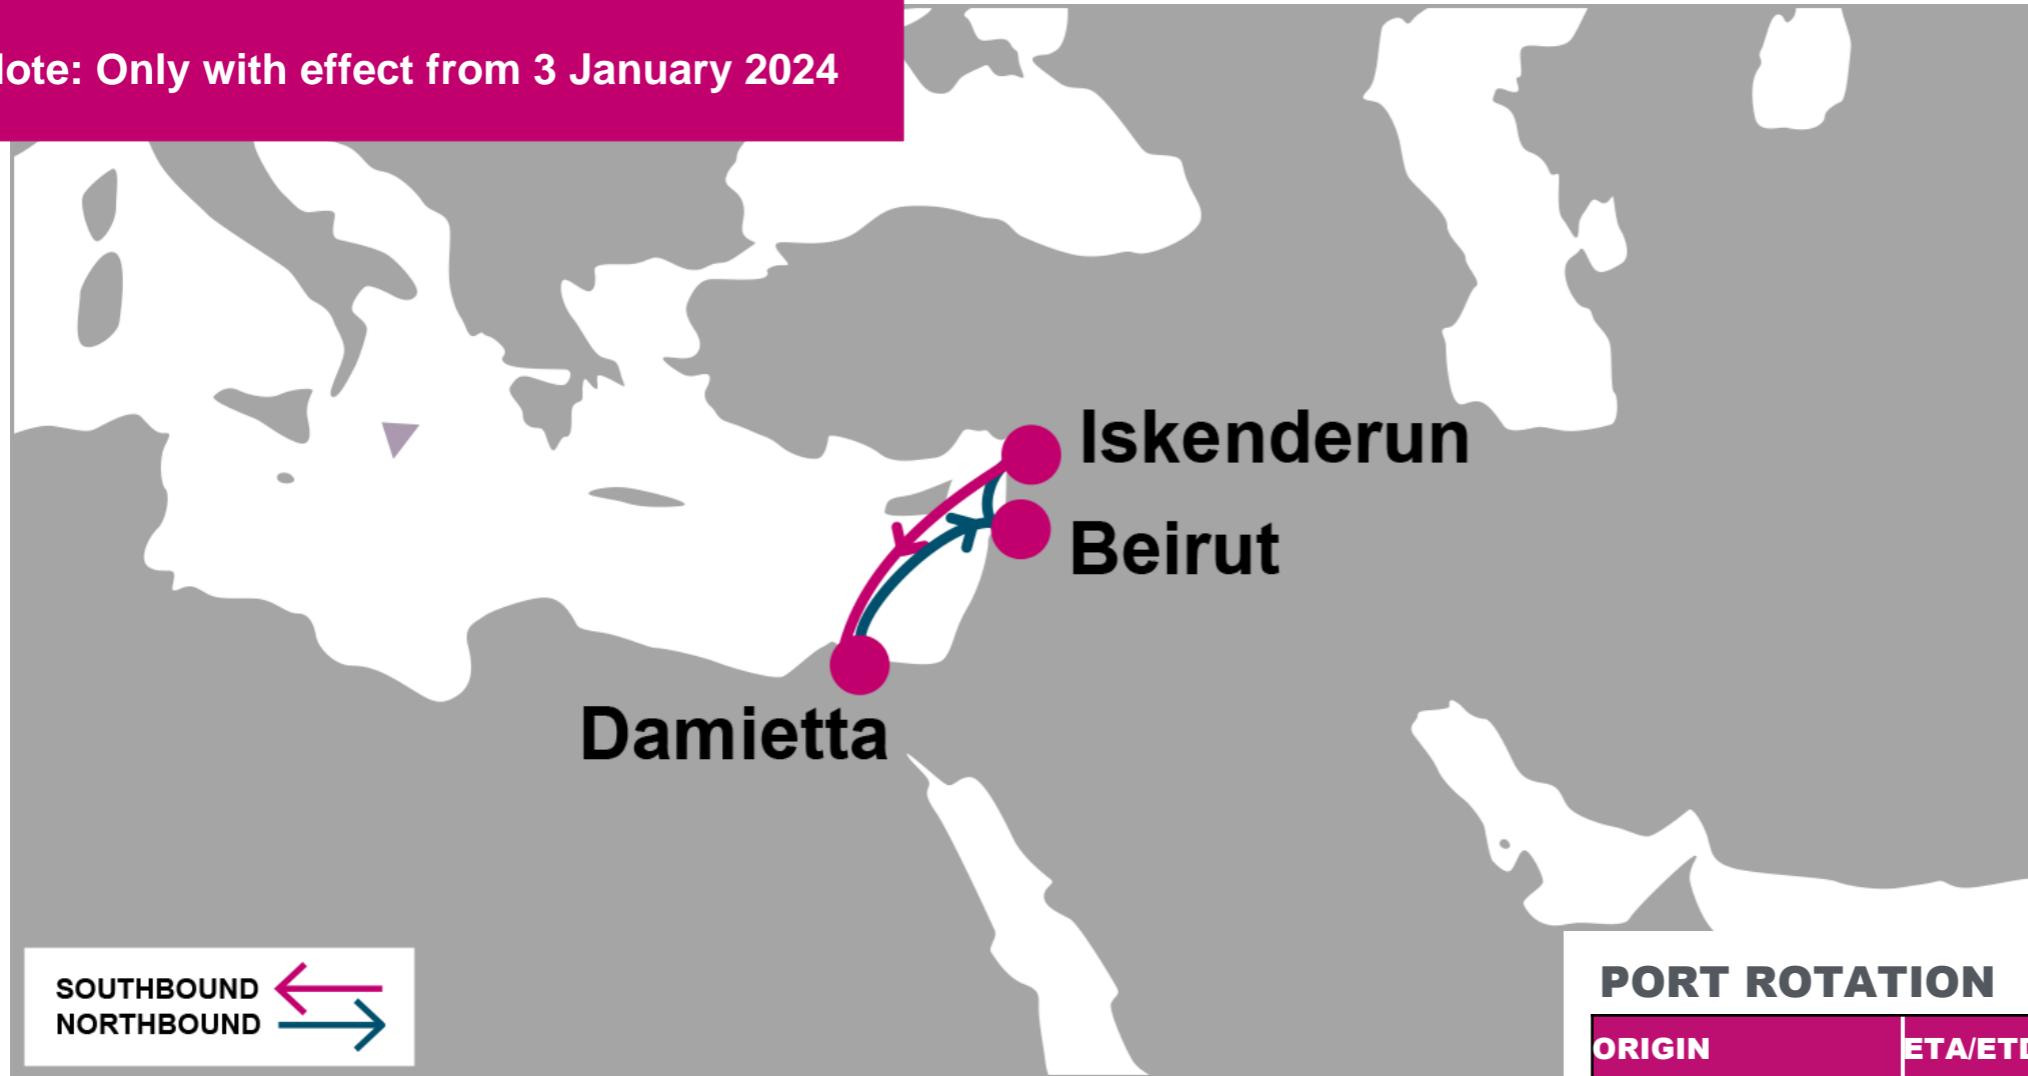

Note: Only with effect from 3 January 2024

For more information, please click [here](#)

PORT ROTATION

(Terminals are subject to change)

ORIGIN	ETA/ETD	TERMINAL
Damietta	WED/THU	Damietta Container Terminal
Beirut	FRI/SAT	Beirut Container Terminal Consortium
Iskenderun	SUN/MON	Limakport Iskenderun
Damietta	WED/THU	Damietta Container Terminal
Turnaround days: 7		

N/B	BEY	ISK	S/B	DAM
DAM	1	3	BEY	4
BEY		1	ISK	2
			DAM	

KEY TRANSIT TABLE - UNLOCODE PORT NAME & COUNTRY NAME

DAM: Damietta, Egypt | **BEY:** Beirut, Lebanon | **ISK:** Iskenderun, Türkiye

NOTE: Transit times and port rotation are as of now and subject to change