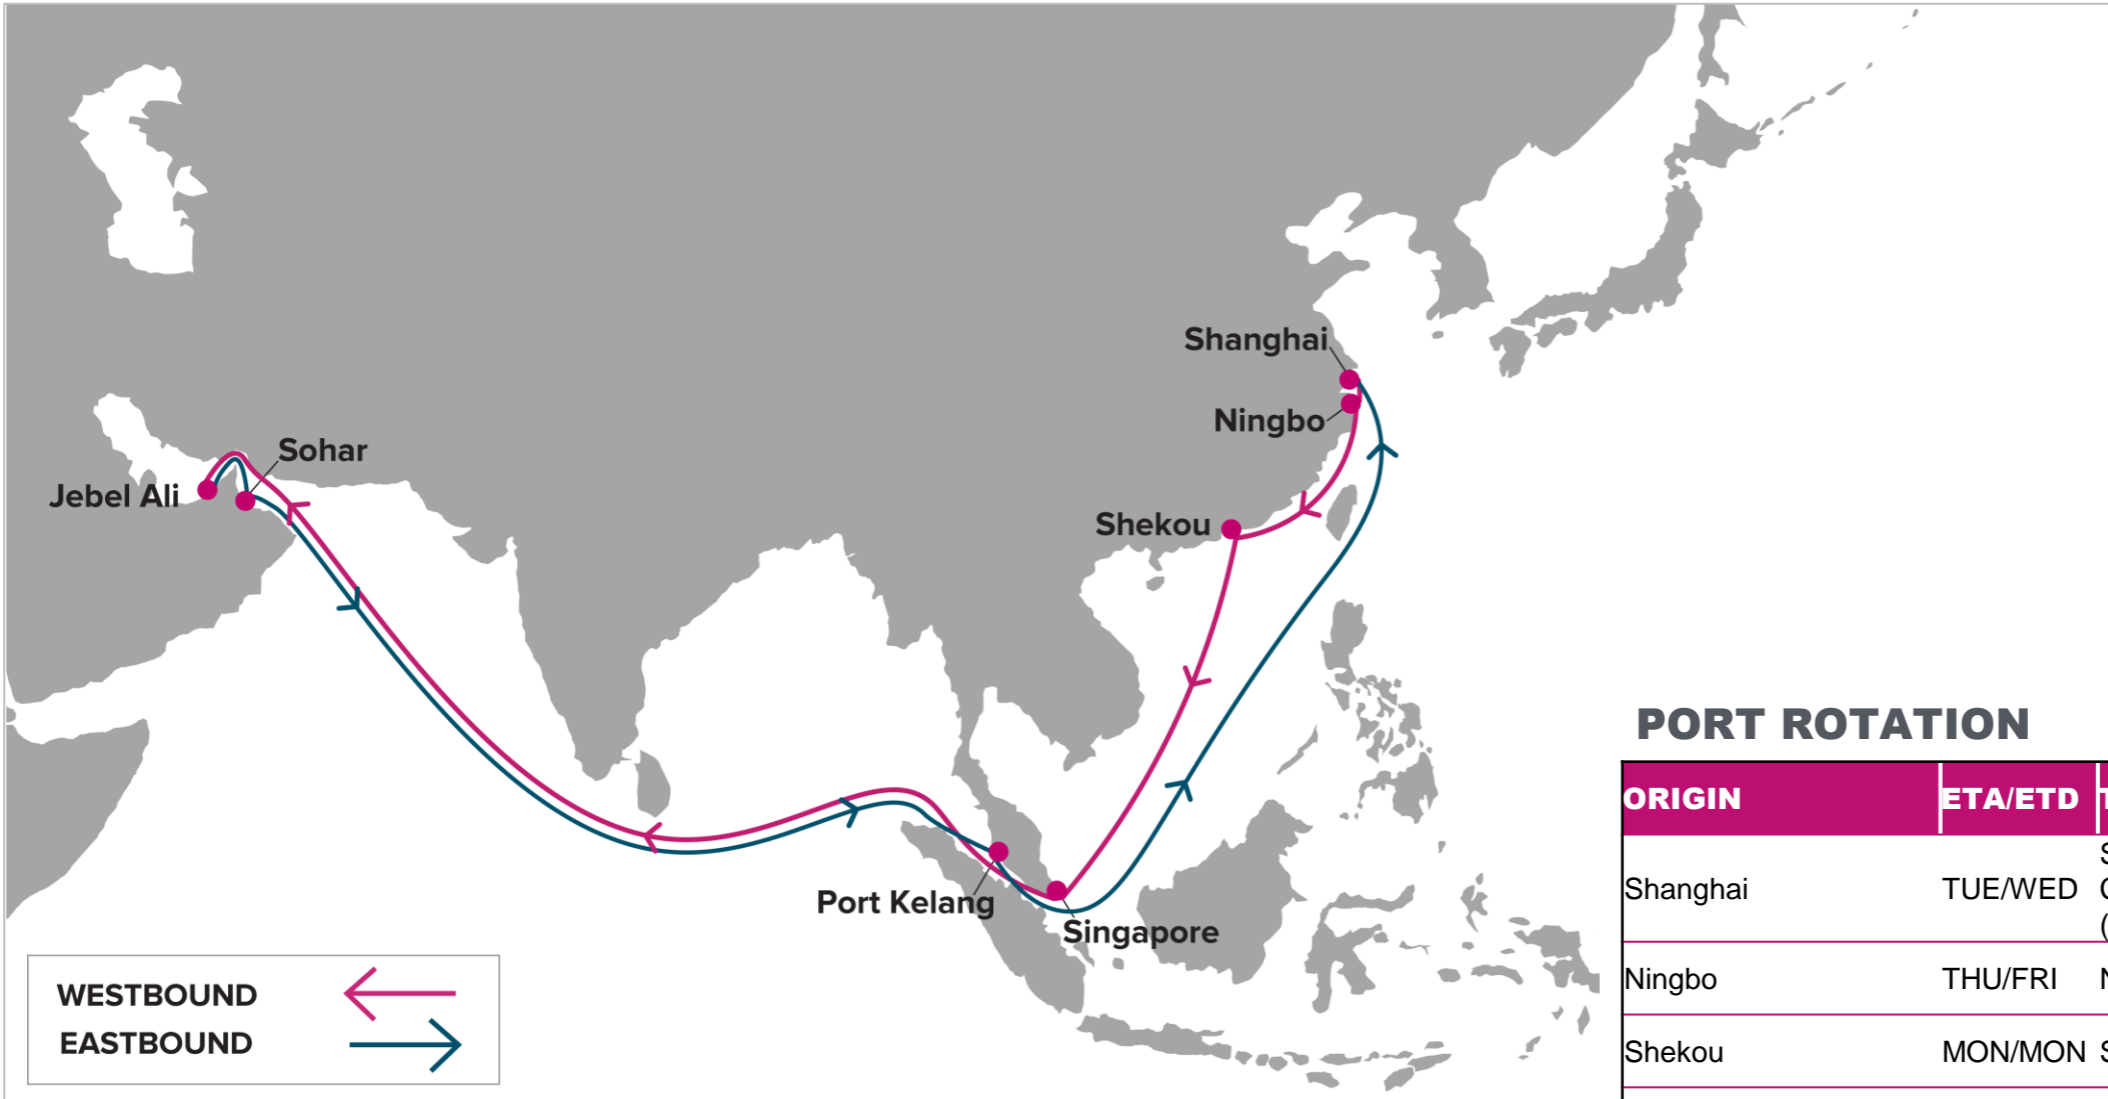

For more information, please click [here](#)

PORT ROTATION

(Terminals are subject to change)

ORIGIN	ETA/ETD	TERMINAL
Shanghai	TUE/WED	SIPG Zhengdong International Container Terminal (WAIGAOQIAO II)
Ningbo	THU/FRI	Ningbo Beilun Container Terminal
Shekou	MON/MON	Shekou Container Terminal
Singapore	FRI/SAT	PSA Singapore
Jebel Ali	TUE/THU	DP World Terminal 1
Sohar	SAT/SUN	Oman International Container Terminal
Port Klang	MON/TUE	West Port Container Terminal
Turnaround days:		42

W/B	JEA	SOH	E/B	PKG	SHA	NGB	SHK
SHA	20	24	JEA	11	19	21	25
NGB	18	22	SOH	8	16	18	22
SHK	15	19	PKG	-	7	9	13
SIN	10	14					

KEY TRANSIT TABLE - UNLOCODE PORT NAME & COUNTRY NAME

SHA: Shanghai, China | NGB: Ningbo, China | SHK: Shekou, China | SIN: Singapore | UAE SOH: Sohar, Oman

NOTE: Transit times and port rotation are as of now and subject to change