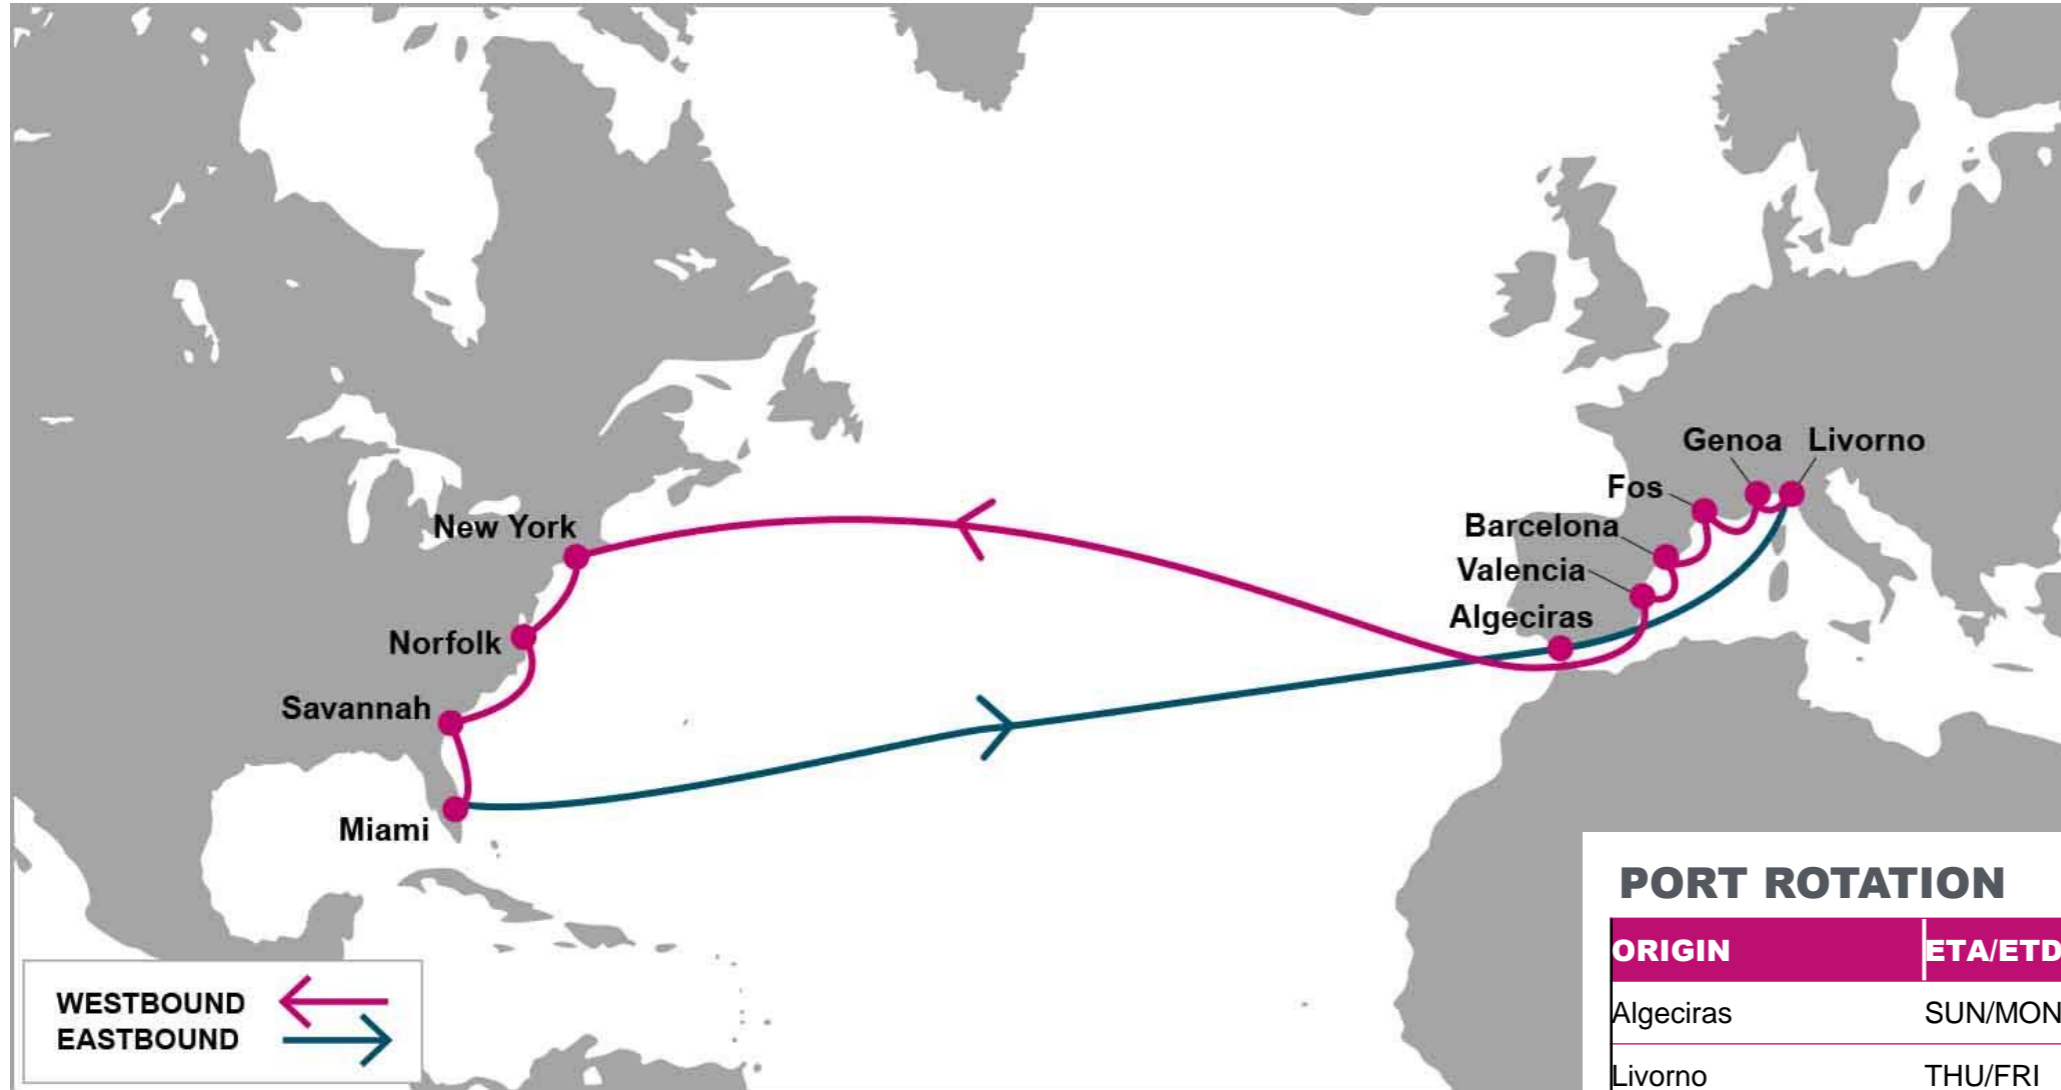

For more information, please click [here](#)

**PORT ROTATION**

(Terminals are subject to change)

ORIGIN	ETA/ETD	TERMINAL
Algeciras	SUN/MON	Total Terminal International (TTI)
Livorno	THU/FRI	Terminal Darsena Toscana (TDT)
Genoa	SAT/SUN	PSA Genova (former VTE)
Fos	MON/TUE	Eurofos
Barcelona	WED/THU	APM Terminals Barcelona
Valencia	FRI/SAT	Noatum Container Terminal
New York	MON/TUE	Maher Terminals
Norfolk	WED/THU	Norfolk International Terminal (NIT)
Savannah	SAT/SUN	Garden City Terminal
Miami	MON/TUE	South Florida Container Terminal (SFCT)
Algeciras	SUN/MON	Total Terminal International (TTI)
<b>Turnaround days: 42</b>		

W/B	NYC	ORF	SAV	MIA	E/B	ALG	LIV	GOA	FOS	BCN	VLC
ALG	21	23	26	28	NYC	19	23	25	27	29	31
LIV	17	19	22	24	ORF	17	21	23	25	27	29
GOA	15	17	20	22	SAV	14	18	20	22	24	26
FOS	13	15	18	20	MIA	12	16	18	20	22	24
BCN	11	13	16	18							
VLC	9	11	14	16							

**KEY TRANSIT TABLE** - UNLOCODE PORT NAME & COUNTRY NAME

**FOS:** Fos, France | **GOA:** Genoa, Italy | **LIV:** Livorno, Italy | **BCN:** Barcelona, Spain | **VLC:** Valencia, Spain | **NYC:** New York, USA | **ORF:** Norfolk, USA | **SAV:** Savannah, USA | **MIA:** Miami, USA | **ALG:** Algeciras, Spain

NOTE: Transit times and port rotation are as of now and subject to change