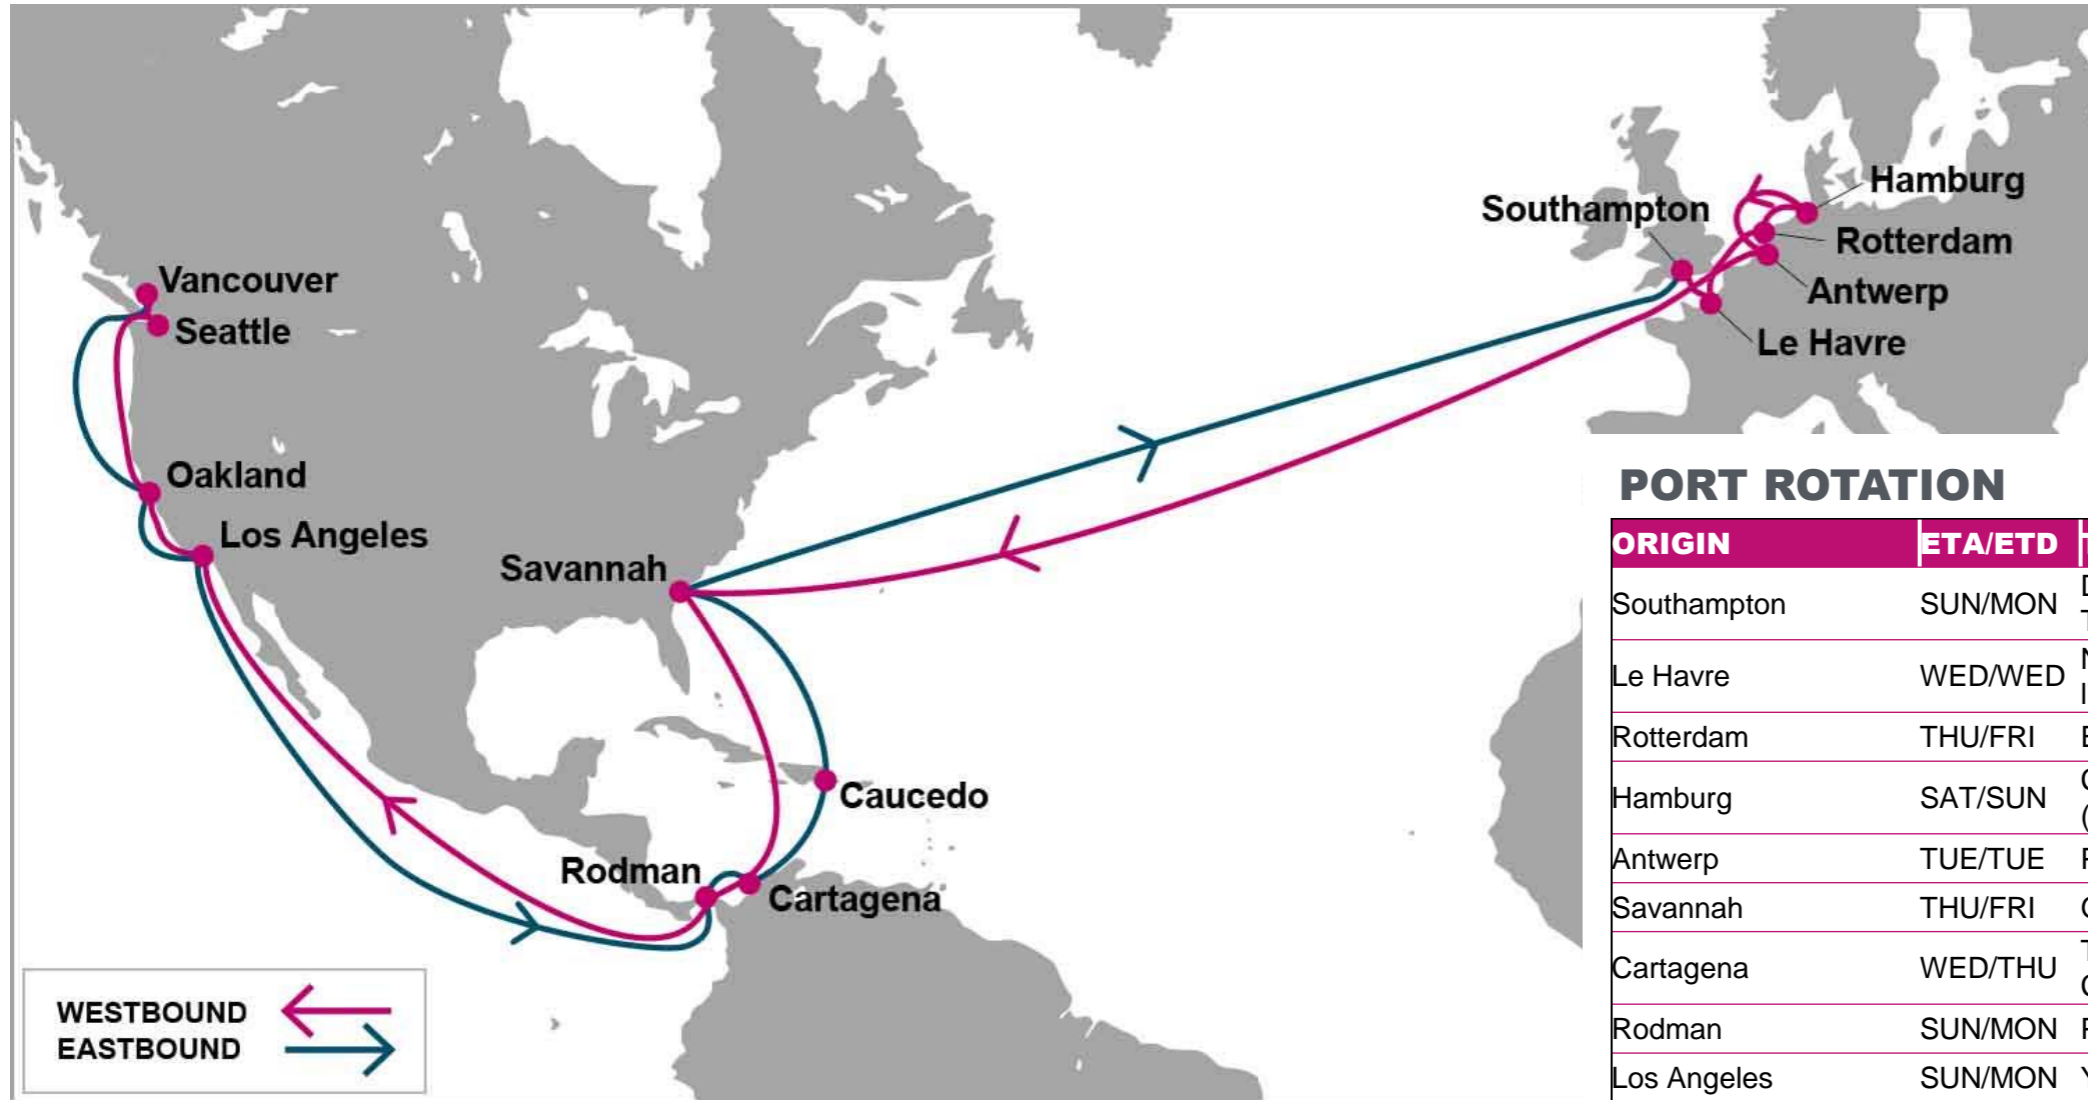

For more information, please click [here](#)

**PORT ROTATION**

(Terminals are subject to change)

ORIGIN	ETA/ETD	TERMINAL
Southampton	SUN/MON	DP World Southampton Container Terminal (SCT)
Le Havre	WED/WED	North Terminals - Quais de l'Atlantique (CNMP)
Rotterdam	THU/FRI	ECT Delta Terminal
Hamburg	SAT/SUN	Container Terminal Altenwerder (CTA)
Antwerp	TUE/TUE	PSA Europe Terminal
Savannah	THU/FRI	Garden City Terminal
Cartagena	WED/THU	Terminal De Contenedores De Cartagena (Contecar)
Rodman	SUN/MON	PSA Panama International Terminal
Los Angeles	SUN/MON	Yusen Terminal International (YTI)
Oakland	TUE/WED	Oakland International container Terminal (OICT)
Seattle	SAT/SUN	SSA Seattle T-18
Vancouver	MON/TUE	DP World Fraser Surrey
Oakland	THU/THU	Oakland International container Terminal (OICT)
Los Angeles	FRI/SAT	Yusen Terminal International (YTI)
Rodman	SAT/SAT	PSA Panama International Terminal
Cartagena	TUE/TUE	Terminal De Contenedores De Cartagena (Contecar)
Caucedo	THU/FRI	DP World Caucedo
Savannah	TUE/WED	Garden City Terminal
Southampton	SUN/MON	DP World Southampton Container Terminal (SCT)

**KEY TRANSIT TABLE** - UNLOCODE PORT NAME & COUNTRY NAME  
**SOU:** Southampton, UK | **RTM:** Rotterdam, Netherland | **HAM:** Hamburg, Germany | **ANR:** Antwerp, Belgium | **LEH:** Le Havre, France | **SEA:** Seattle, USA | **VAN:** Vancouver, Canada | **OAK:** Oakland, USA | **LAX:** Los Angeles, USA | **LGB:** Long Beach, USA | **ROD:** Rodman, Panama | **CTG:** Cartagena, Colombia | **CAU:** Caucedo, Dominican Republic | **SAV:** Savannah, USA

NOTE: Transit times and port rotation are as of now and subject to change