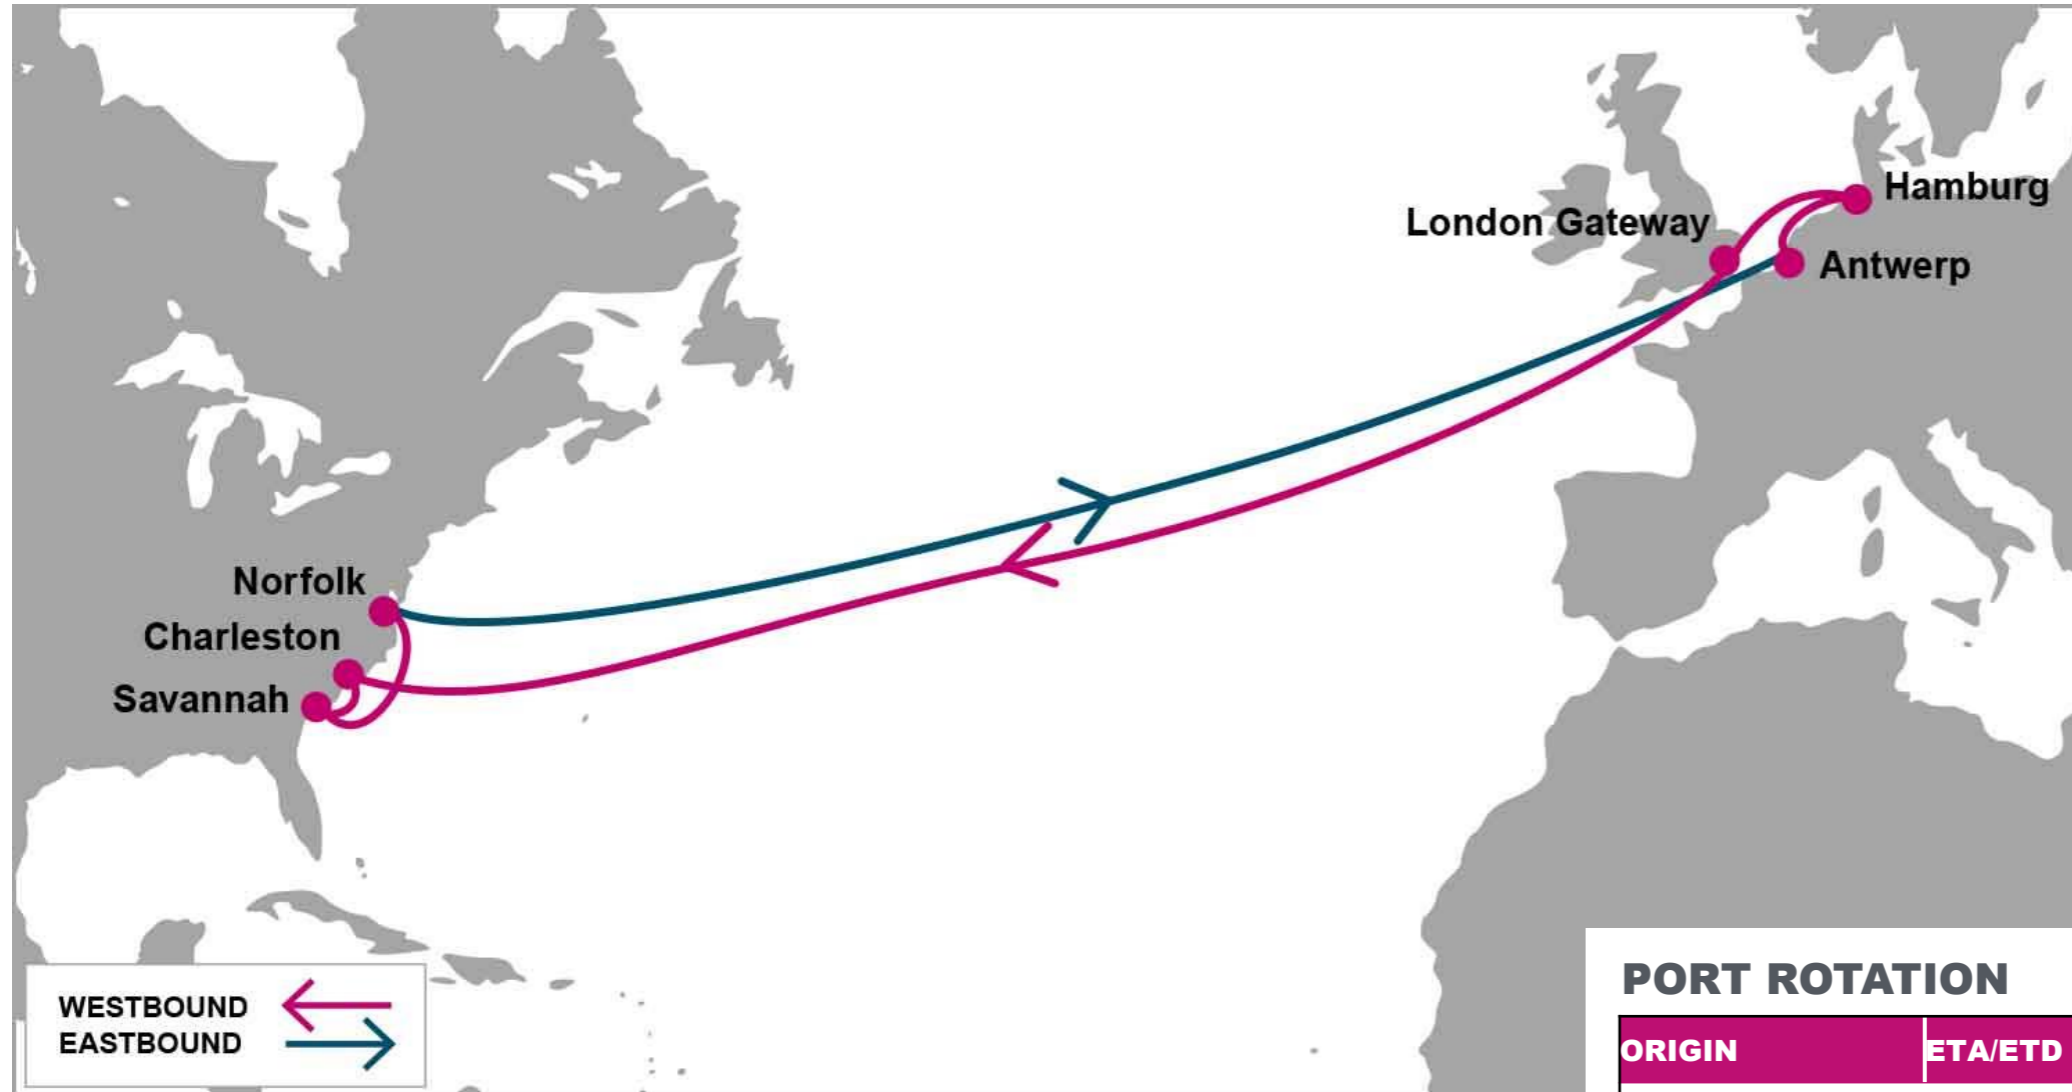

For more information, please click [here](#)

W/B	CHS	SAV	ORF	E/B	ANR	HAM	LGP
ANR	15	19	23	CHS	17	20	23
HAM	12	16	20	SAV	13	16	19
LGP	10	14	18	ORF	9	12	15

**PORT ROTATION**

(Terminals are subject to change)

ORIGIN	ETA/ETD	TERMINAL
Antwerp	FRI/SUN	PSA Europe Terminal
Hamburg	MON/WED	Container Terminal Altenwerder (CTA)
London Gateway	THU/FRI	DP World London Gateway Port
Charleston	MON/TUE	Wando Welch Terminal (WWT)
Savannah	FRI/SAT	Garden City Terminal
Norfolk	TUE/WED	Norfolk International Terminal (NIT)
Antwerp	FRI/SUN	PSA Europe Terminal
<b>Turnaround days: 35</b>		

**KEY TRANSIT TABLE - UNLOCODE PORT NAME & COUNTRY NAME**

**ANR:** Antwerp, Belgium | **HAM:** Hamburg, Germany | **LGP:** London Gateway, UK | **CHS:** Charleston, USA | **SAV:** Savannah, USA | **ORF:** Norfolk, USA

NOTE: Transit times and port rotation are as of now and subject to change