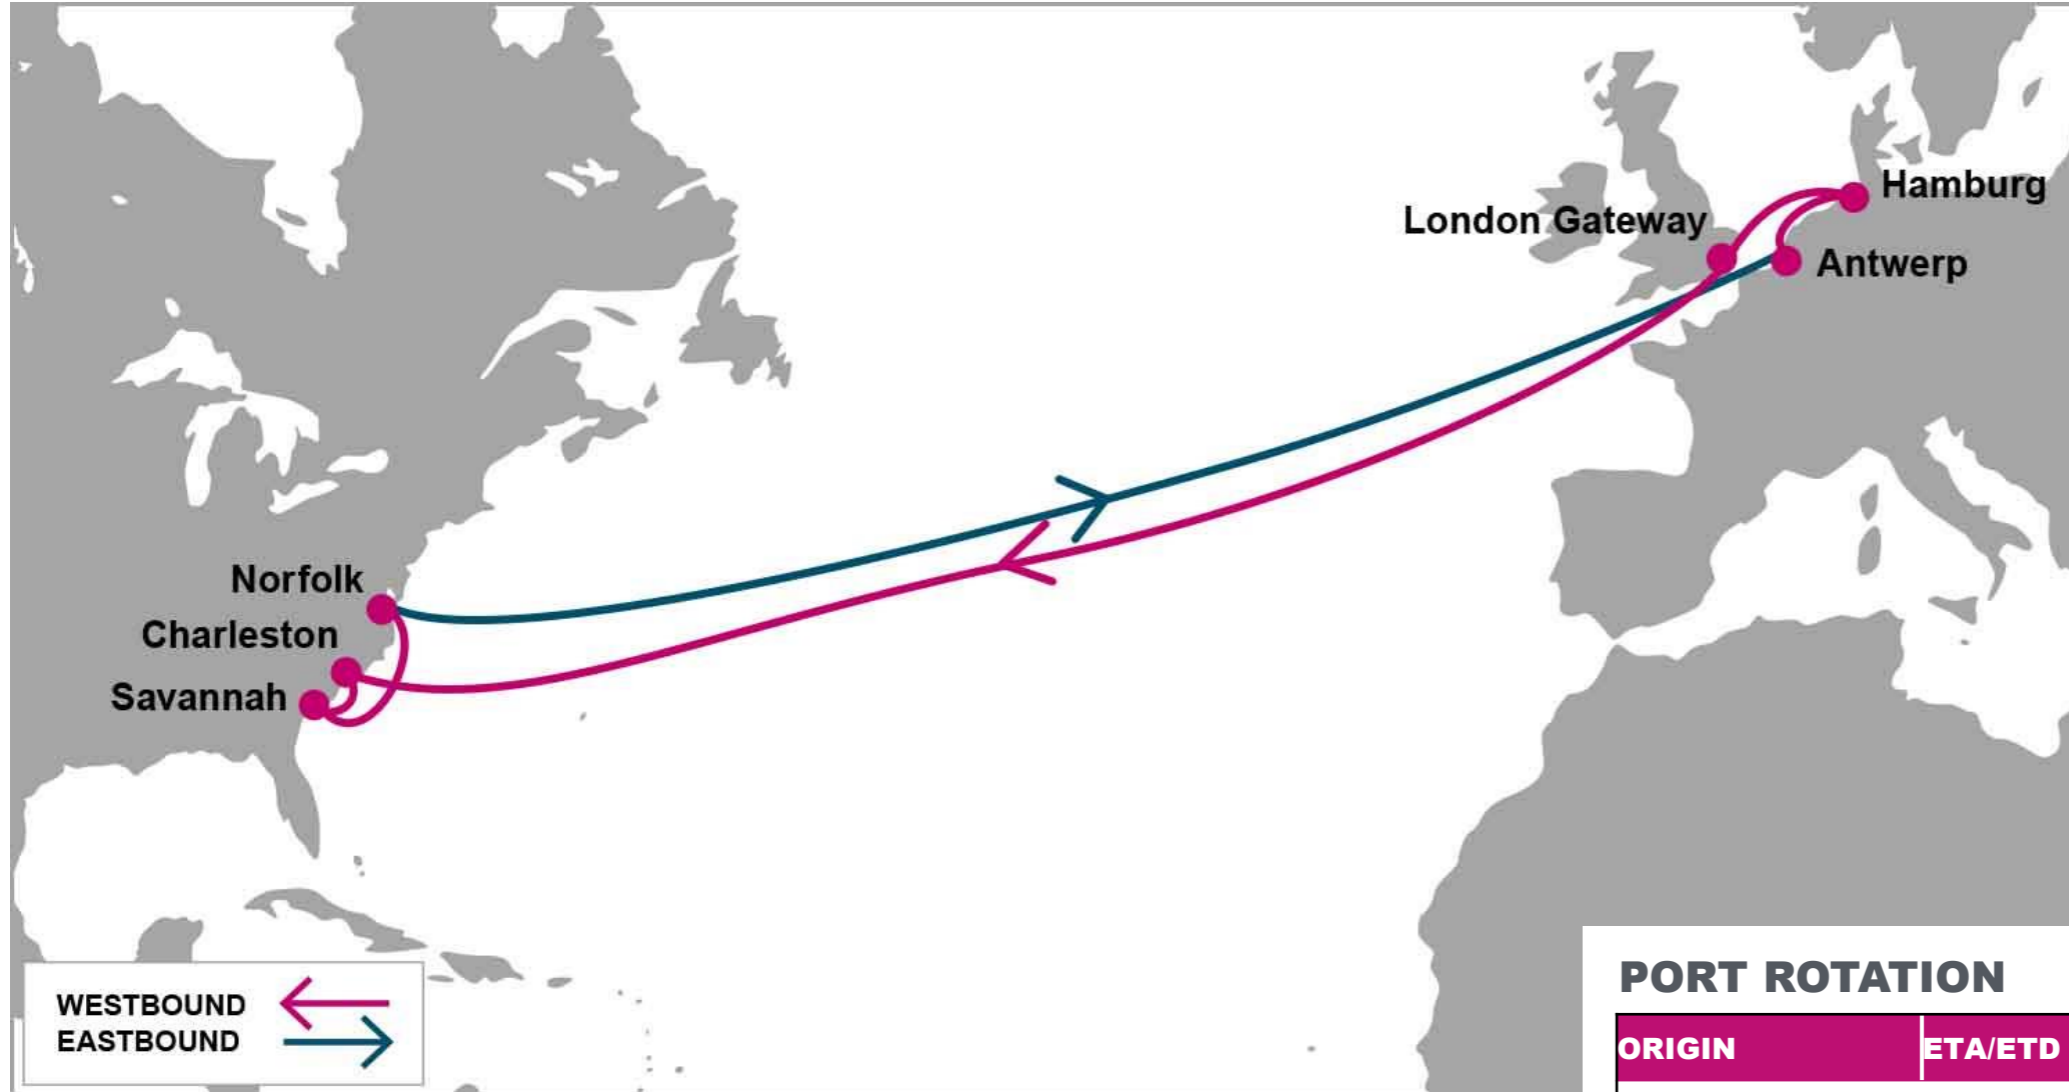

For more information, please click [here](#)

**PORT ROTATION**

(Terminals are subject to change)

ORIGIN	ETA/ETD	TERMINAL
Antwerp	FRI/SAT	PSA Europe Terminal
Hamburg	MON/WED	Container Terminal Altenwerder (CTA)
London Gateway	THU/FRI	DP World London Gateway Port
Charleston	MON/WED	Hugh K. Leatherman Terminal (HLT)
Savannah	THU/FRI	Garden City Terminal
Norfolk	MON/WED	Norfolk International Terminal (NIT)
Antwerp	FRI/SAT	PSA Europe Terminal
<b>Turnaround days: 35</b>		

W/B	CHS	SAV	ORF	E/B	ANR	HAM	LGP
ANR	16	19	23	CHS	16	19	22
HAM	12	15	19	SAV	14	17	20
LGP	10	13	17	ORF	9	12	15

**KEY TRANSIT TABLE** - UNLOCODE PORT NAME & COUNTRY NAME

**ANR:** Antwerp, Belgium | **HAM:** Hamburg, Germany | **LGP:** London Gateway, UK | **CHS:** Charleston, USA | **SAV:** Savannah, USA | **ORF:** Norfolk, USA

NOTE: Transit times and port rotation are as of now and subject to change