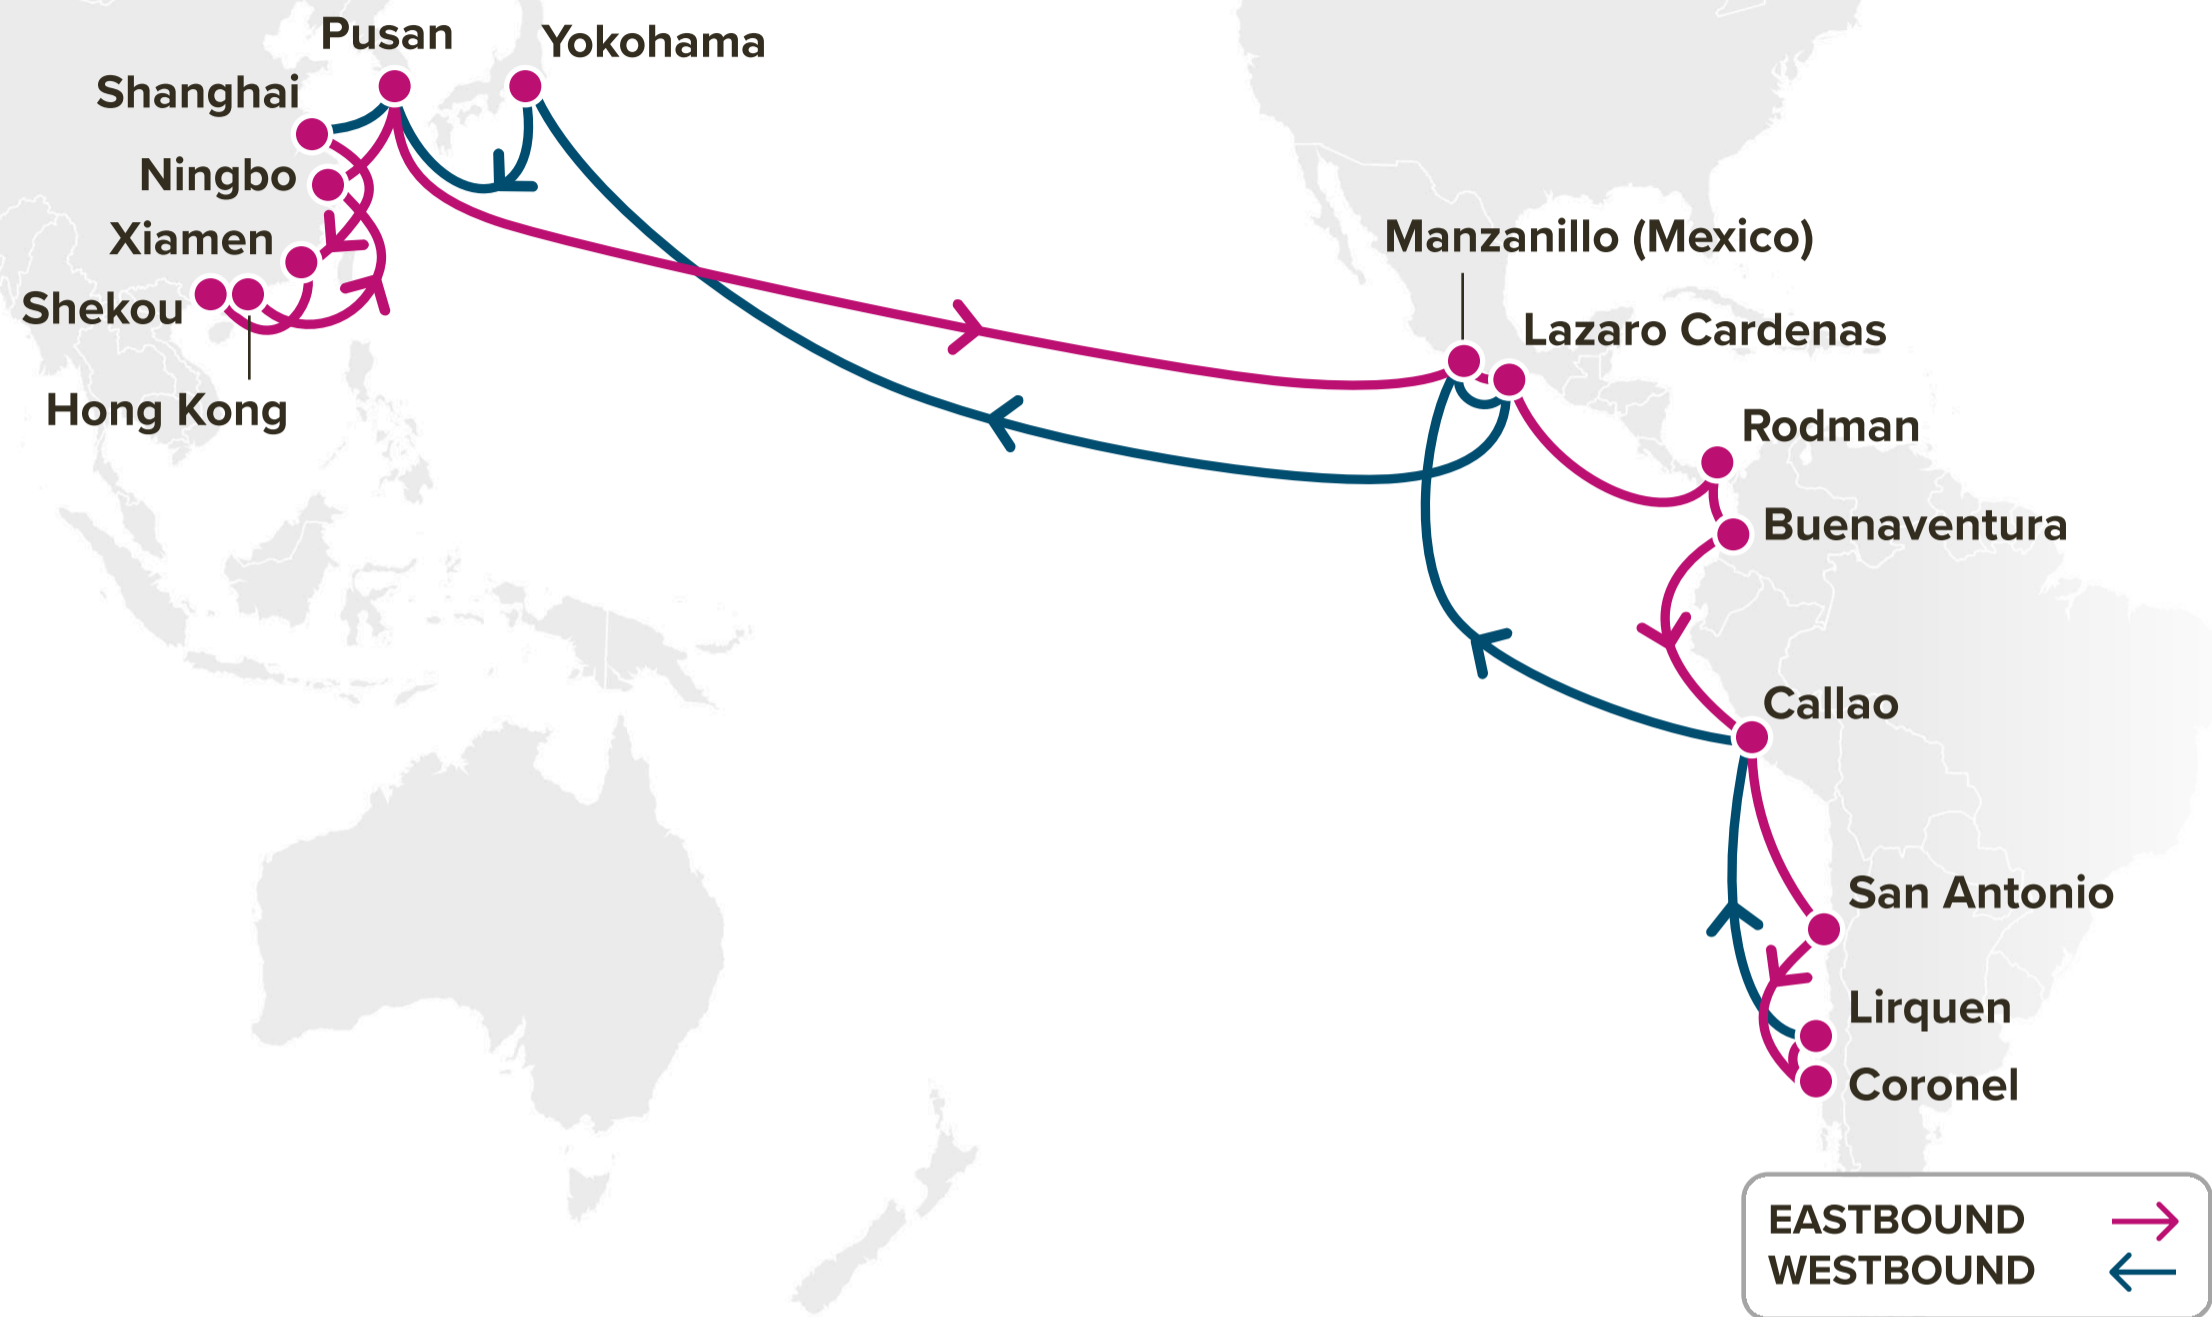

Transit Time

E/B	ZLO	LZC	ROD	BUN	CLL	SAI	CNL	LQN	W/B	YOK	PUS	SHA	XMN	SHK	HKG	NGB
SHA	35	37	42	44	48	53	56	58	ROD	53	58	61	64	66	68	73
XMN	32	34	39	41	45	50	53	55	BUN	51	56	59	62	64	66	71
SHK	30	32	37	39	43	48	51	53	SAI	40	45	48	51	53	55	60
HKG	29	31	36	38	42	47	50	52	CNL	39	44	47	50	52	54	59
NGB	23	25	30	32	36	41	44	46	LQN	35	40	43	46	48	50	55
PUS	18	20	25	27	31	36	39	41	CLL	30	35	38	41	43	45	50
									ZLO	21	26	29	32	34	36	41
									LZC	19	24	27	30	32	34	39

Service Features

- █ Dedicated service from Far East to Latin West Coast Countries
- █ Wide coverage to Northern Asia through ONE's comprehensive network via Pusan Hub
- █ Wide coverage both in Far East Asia and West Coast Latin America

Port Rotation

(Terminals are subject to change)

ORIGIN	CODE	ETA	ETD	TERMINAL
SHANGHAI	SHA	SAT	SUN	SIPG YANGSHAN PHASE IV (SIPGSD)
XIAMEN	XMN	TUE	WED	XIAMEN INTERNATIONAL CONTAINER TERMINAL (XICT)
SHEKOU	SHK	THU	FRI	CHIWAN CONTAINER TERMINAL (CCT)
HONG KONG	HKG	SAT	SAT	HONGKONG INTERNATIONAL TERMINALS (HIT)
NINGBO	NGB	THU	FRI	NINGBO PORT GROUP BEILUN THIRD CONTAINER TERMINAL (BLTCT)
PUSAN	PUS	TUE	WED	PUSAN NEWPORT INTERNATIONAL TERMINAL (PNIT)
MANZANILLO (MEXICO)	ZLO	SUN	TUE	CONTECON MANZANILLO (ICTSI)
LAZARO CARDENAS	LZC	TUE	WED	APM TERMINALS LAZARO CARDENAS
RODMAN	ROD	SUN	MON	PSA PANAMA INTERNATIONAL TERMINAL
BUENAVENTURA	BUN	TUE	WED	SOCIEDAD PUERTO INDUSTRIAL AGUADULCE S.A.(SPIA)
CALLAO	CLL	SAT	SUN	APM TERMINALS CALLAO
SAN ANTONIO	SAI	THU	SUN	SAN ANTONIO TERMINAL INTERNACIONAL (STI)
CORONEL	CNL	SUN	MON	PUERTO DE CORONEL S.A (CPC)
LIRQUEN	LQN	TUE	FRI	PUERTO DE LIRQUEN S.A (PLQ)
CALLAO	CLL	TUE	WED	APM TERMINALS CALLAO
MANZANILLO (MEXICO)	ZLO	WED	FRI	SSA MEXICO S.A. / CONTECON MANZANILLO (ICTSI)
LAZARO CARDENAS	LZC	SAT	SUN	TERMINAL PORTUARIA DE CONTENEDORES (LCT)
YOKOHAMA	YOK	FRI	SAT	MINAMI HONMOKU MC-12 3
PUSAN	PUS	WED	FRI	PUSAN NEWPORT INTERNATIONAL TERMINAL (PNIT)
SHANGHAI	SHA	SAT	SUN	SIPG YANGSHAN PHASE IV (SIPGSD)