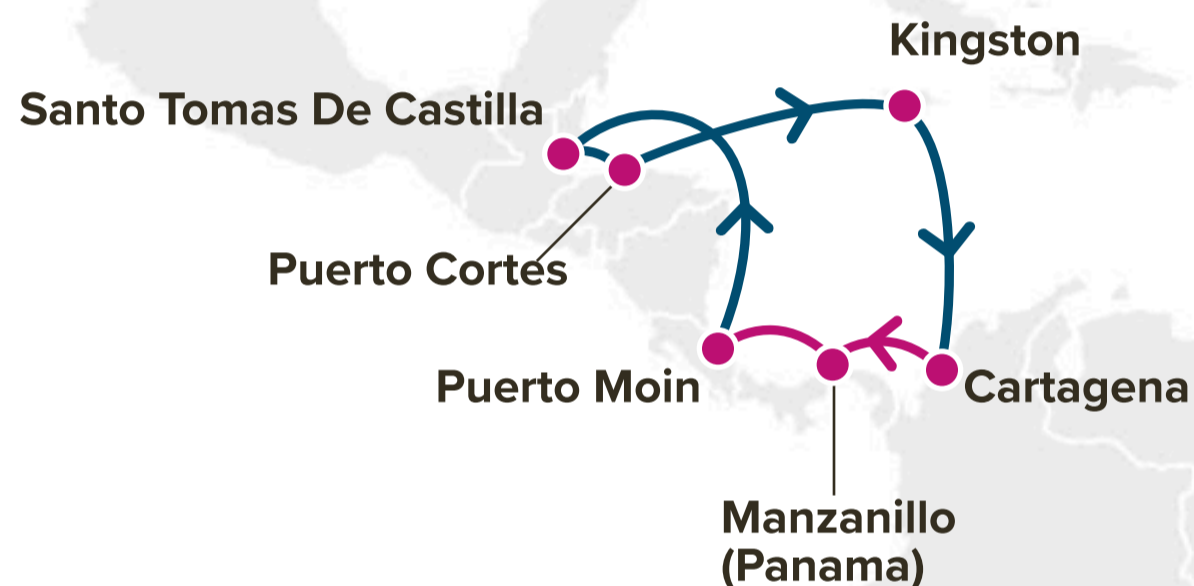

### Port Rotation

(Terminals are subject to change)

ORIGIN	CODE	ETA	ETD	TERMINAL
MANZANILLO	MIT	WED	THU	MANZANILLO INTERNATIONAL TERMINAL (MIT)
CARTAGENA	CTG	SUN	SUN	TERMINAL DE CONTENEDORES DE CARTAGENA (CONTECAR)
SANTA MARTA	SMR	MON	MON	SANTA MARTA INTERNATIONAL TERMINAL COMPANY S.A.
BARRANQUILLA	BAQ	TUE	TUE	SOCIEDAD PORTUARIA REGIONAL DE BARRANQUILLA (SPRB)
CARTAGENA	CTG	WED	WED	TERMINAL DE CONTENEDORES DE CARTAGENA (CONTECAR)
MANZANILLO	MIT	FRI	SAT	MANZANILLO INTERNATIONAL TERMINAL (MIT)

### Transit Time

E/B	CTG	SMR	BAQ
MIT	3	4	5
CTG	-	1	2

W/B	CTG	MIT
SMR	2	4
BAQ	1	3
CTG	-	2

**NORTHBOUND** ←  
**SOUTHBOUND** →

### Service Features

- ▣ Provide connectivity to Central America and Caribbean countries
- ▣ Reliable connectivity via Manzanillo Panama and Cartagena ports

### Transit Time

N/B	MOB	STC	PCR	KIN	S/B	CTG	MIT
CTG	3	6	7	11	MOB	9	12
MIT	1	4	5	9	STC	6	9
					PCR	5	8
					KIN	1	4

EASTBOUND →  
WESTBOUND ←

**Service Features**

- Dedicated service to connect Dominican Republic, Trinidad and Tobago, Guyana and Suriname to ONE's service network.
- Reliable connectivity via Manzanillo, Panama.