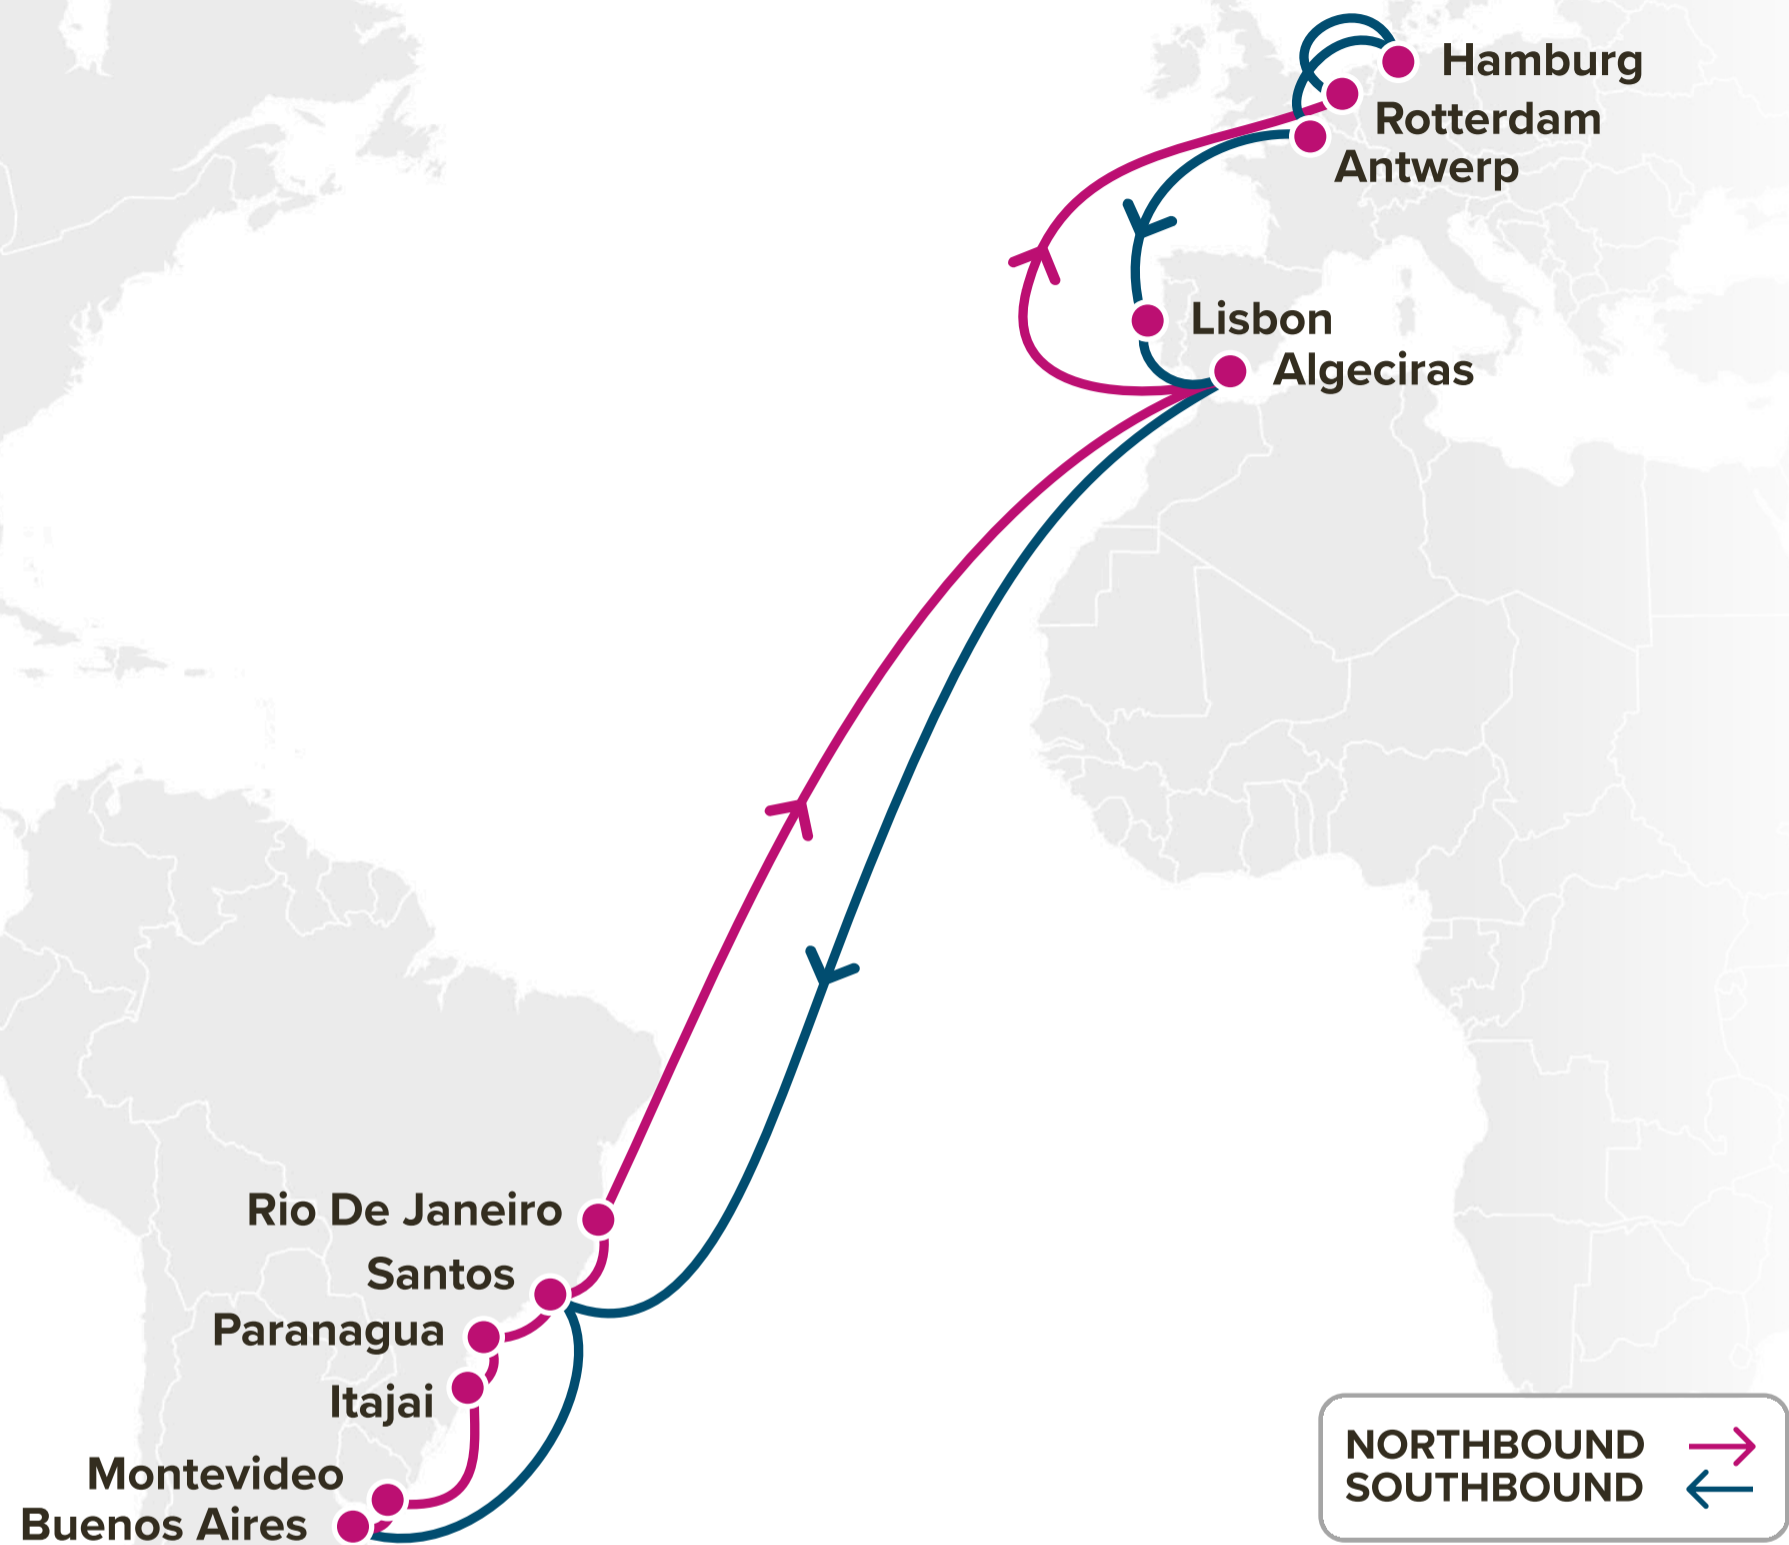

## Service Features

- ▣ Dedicated feeder route to Argentina via Rio Grande, Brazil
- ▣ Reliable and fast connectivity to further ONE's service network

### Service Features

- ▣ Dedicated feeder route to Uruguay via Rio Grande, Brazil
- ▣ Reliable and fast connectivity to further ONE's service network

### Transit Time

S/B	MVD	N/B	RIG
RIG	2	MVD	3

**Service Features**

- The only service in the market linking Lisbon and ECSA ports
- Linking North Europe ports and East Coast Latin America ports
- Strong connectivity with Mediterranean and Middle East ports via Algeciras as hub

**Service Features**

- ▣ Complete, all-round coverage in Europe to US Southeast as well as to US West Coast
- ▣ Connection to Latin America available via Colombia, Dominican Republic, and Panama
- ▣ Best transit time from North Europe to Miami on the market