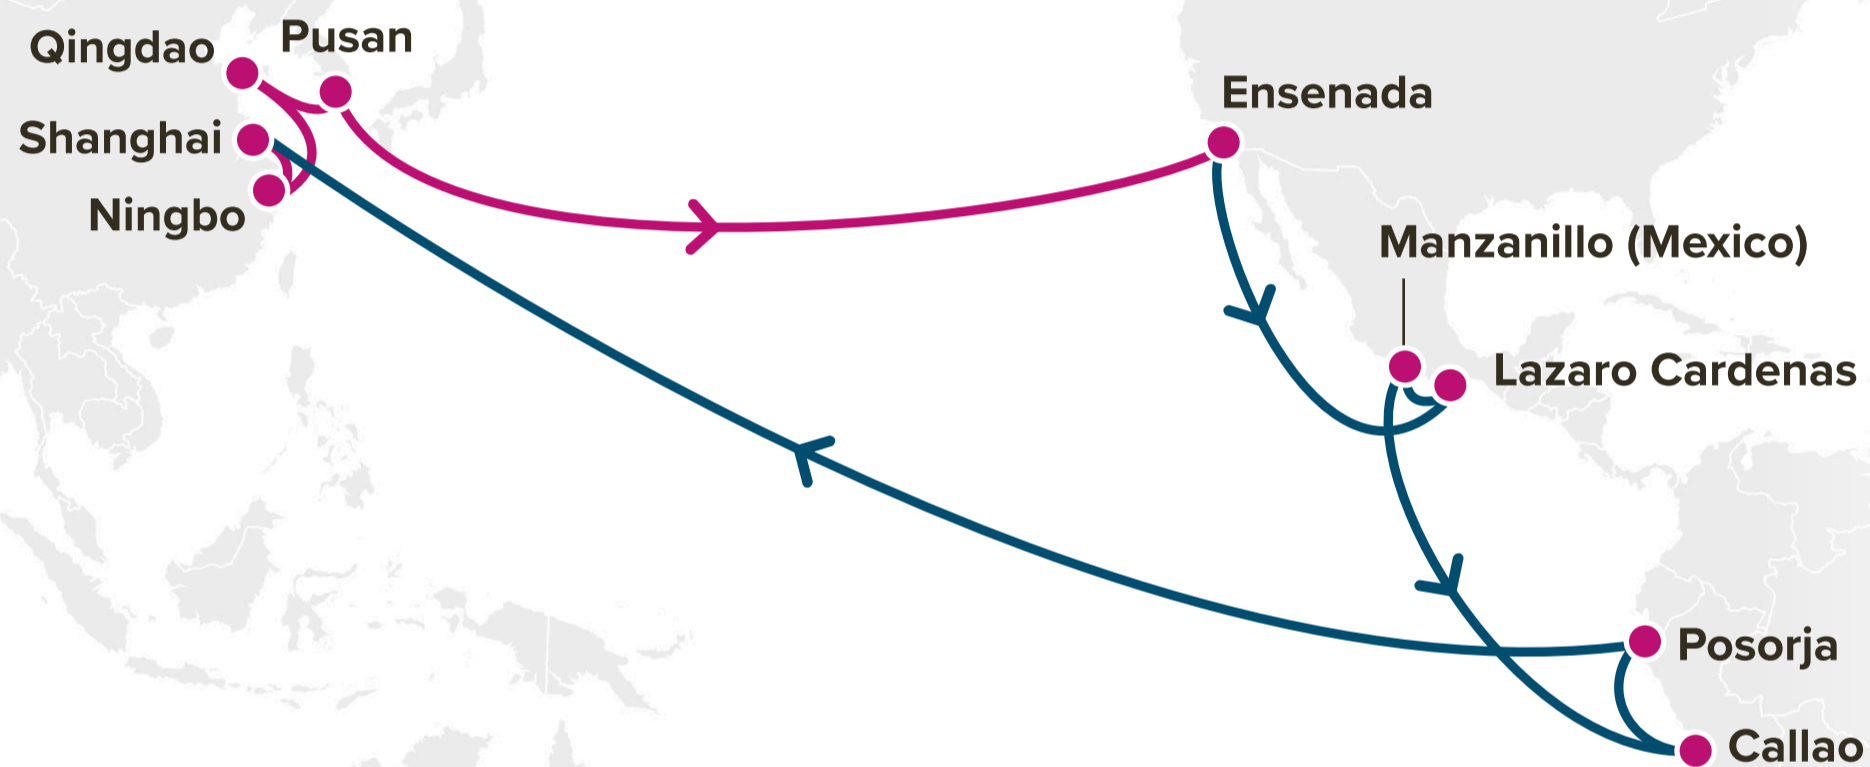

EASTBOUND →
WESTBOUND ←

Key Service Strengths

- Reliable service from Asia to Mexico, Peru and Ecuador
- Strong connectivity to West Coast Latin America via Mexico hub
- Fast transit time back to Asia, catering to reefer exports from Peru and Ecuador

Port Rotation

(Terminals are subject to change)

ORIGIN	CODE	ETA	ETD	TERMINAL
SHANGHAI	SHA	SUN	MON	SIPG YANGSHAN PHASE IV (SIPGSD)
NINGBO	NGB	WED	THU	NINGBO PORT GROUP BEILUN THIRD CONTAINER TERMINAL (BLTCT)
QINGDAO	TAO	SAT	SAT	QINGDAO NEW QIANWAN CONTAINER TERMINAL CO. LTD. (QQCTN)
PUSAN	PUS	MON	TUE	HANJIN BUSAN NEW PORT CONTAINER TERMINAL (HJNC)
ENSENADA	ESE	THU	FRI	ENSENADA INTERNATIONAL TERMINAL (EIT)
LAZARO CARDENAS	LZC	TUE	WED	APM TERMINALS LAZARO CARDENAS
MANZANILLO (MEXICO)	ZLO	THU	SAT	CONTECON MANZANILLO (ICTSI)
CALLAO	CLL	FRI	SAT	DP WORLD CALLAO
POSORJA	PSJ	MON	TUE	DP WORLD POSORJA
SHANGHAI	SHA	SUN	MON	SIPG YANGSHAN PHASE IV (SIPGSD)

Transit Time

E/B	ESE	LZC	ZLO	CLL	PSJ	W/B	SHA	NGB	TAO	PUS
SHA	25	30	32	40	43	ESE	43	45	48	51
NGB	23	28	30	38	41	LZC	38	40	43	46
TAO	20	25	27	35	38	ZLO	35	37	40	43
PUS	17	22	24	32	35	CLL	28	30	33	36
						PSJ	25	27	30	33