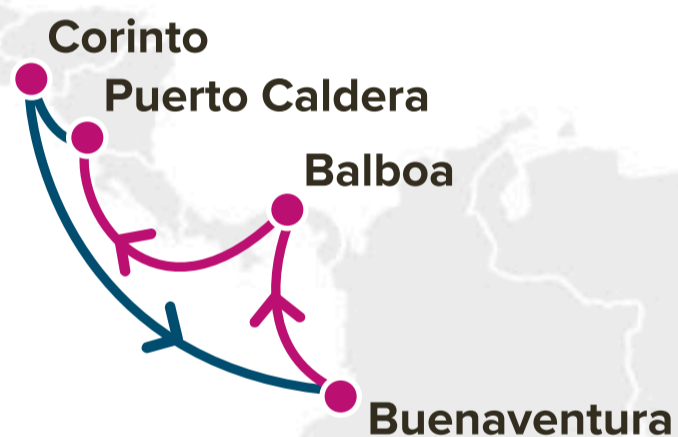

### Transit Time

S/B	PRQ	CIO	CAL	N/B	ZLO	LAX	LZC
LAX	10	13	16	CIO	8	12	20
ZLO	3	6	9	CAL	6	10	18
LZC	2	5	8	PRQ	3	7	15

Lazaro Cardenas

Puerto Quetzal

Acajutla

### Service Features

- Dedicated service linking Puerto Quetzal and Acajutla to ONE's service network
- Reliable connectivity using Mexico hub

### Port Rotation

(Terminals are subject to change)

ORIGIN	CODE	ETA	ETD	TERMINAL
LAZARO CARDENAS	LZC	FRI	SAT	TERMINAL PORTUARIA DE CONTENEDORES (LCT)
LAZARO CARDENAS	LZC	MON	MON	APM TERMINALS LAZARO CARDENAS
PUERTO QUETZAL	PRQ	THU	THU	APM TERMINALS QUETZAL (TCQ)
ACAJUTLA	AQJ	FRI	MON	CEPA
LAZARO CARDENAS	LZC	FRI	SAT	TERMINAL PORTUARIA DE CONTENEDORES (LCT)

### Transit Time

E/B	PRQ	AQJ	W/B	LZC
LZC	3	4	PRQ	11
			AQJ	7

EASTBOUND →  
WESTBOUND ←

**NORTHBOUND** ←  
**SOUTHBOUND** →