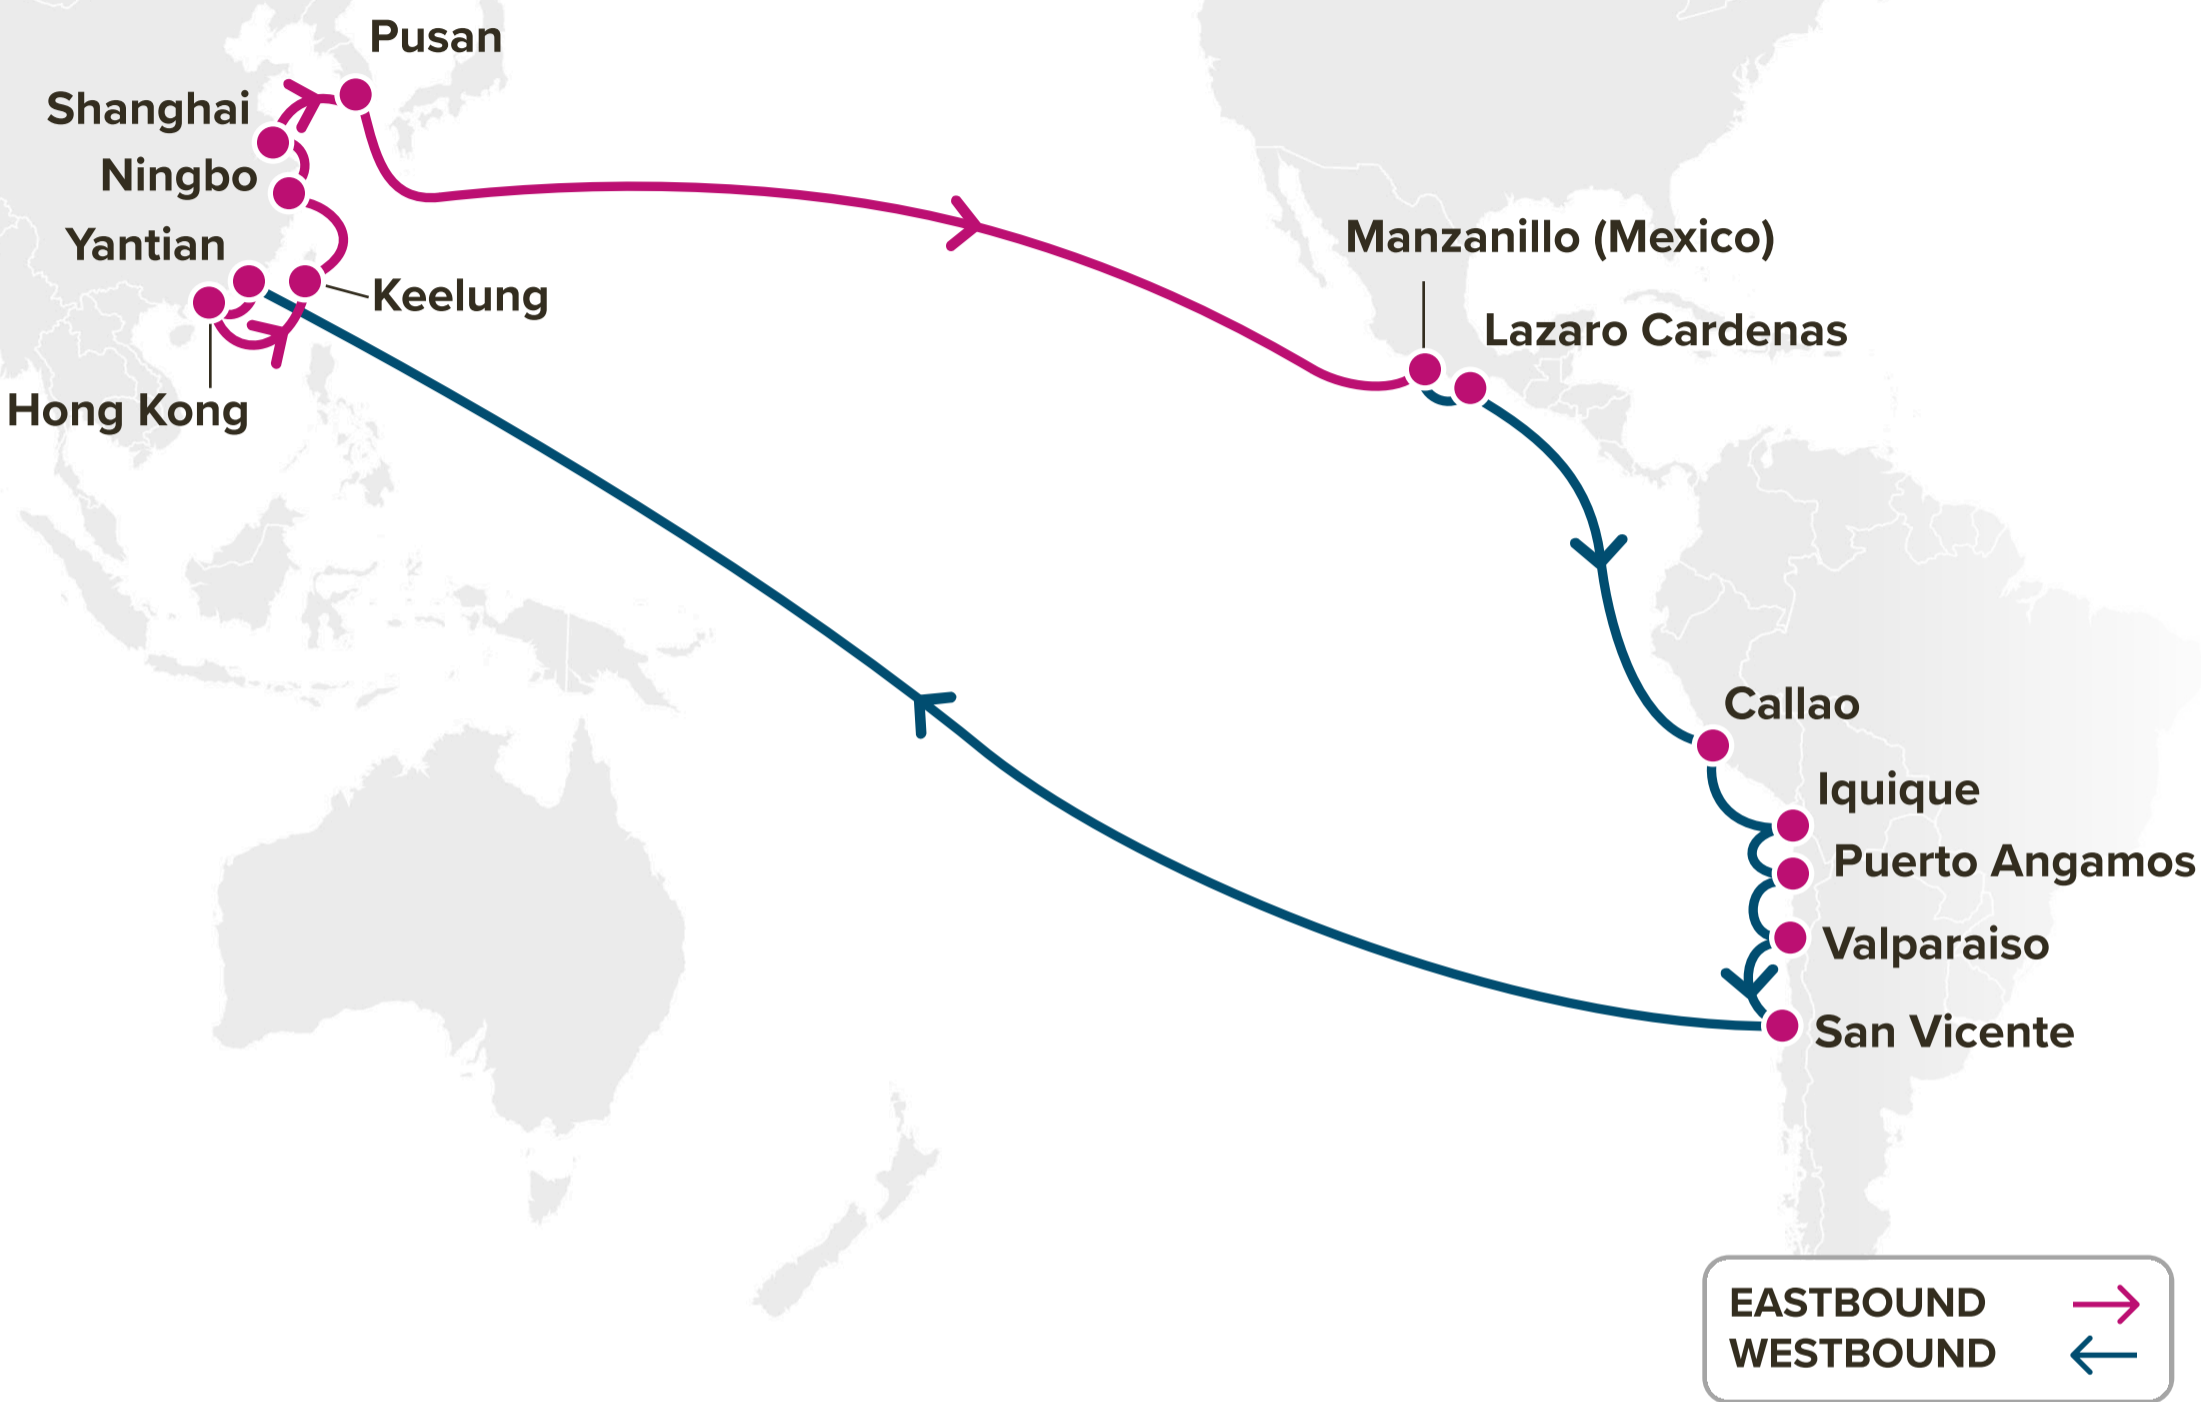

YOUR  
NUMBER  
**ONE**  
SHIPPING  
PARTNER

# Latin America

## Service Maps

**Service Features**

- ▣ Dedicated service from Far East to Latin West Coast Countries
- ▣ Provide fastest transit time from Chile to Far East Asia for perishable fresh fruits
- ▣ Direct coverage to Taiwan

- Choice of service for fast transit from North and Central China to the US East Coast
- Caters to the needs of the North Atlantic US East Coast ports: New York, Norfolk, and Savannah

**Port Rotation**