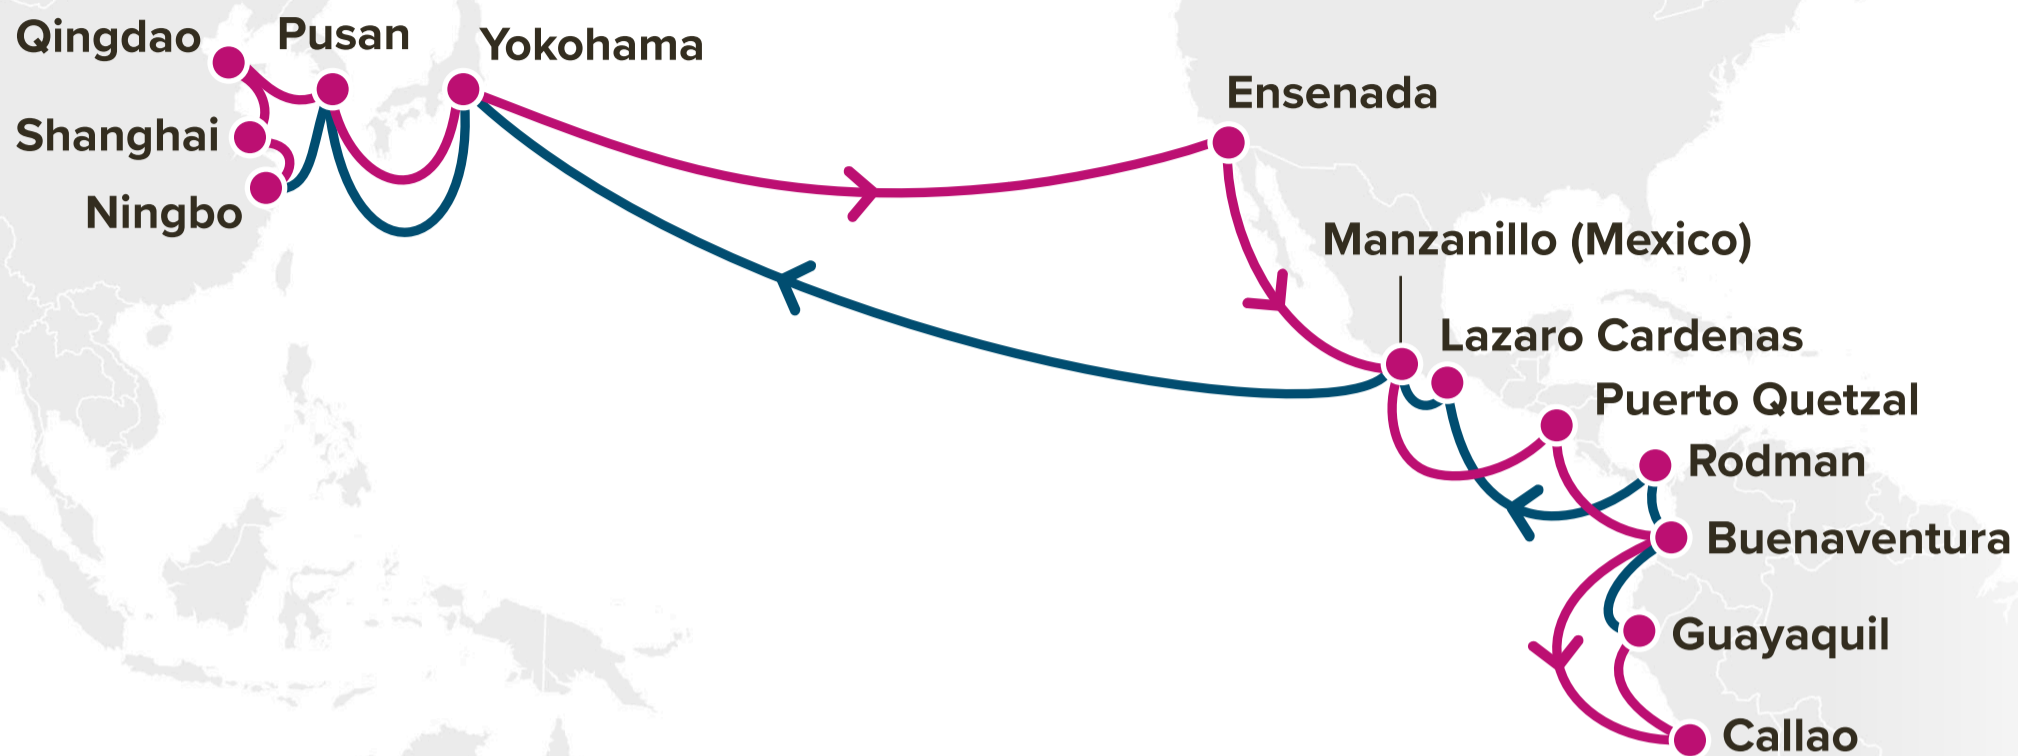

EASTBOUND →
WESTBOUND ←

Transit Time

E/B	ESE	ZLO	PRQ	BUN	CLL	GYE	W/B	YOK	PUS	NGB	SHA	TAO
NGB	23	27	31	35	39	42	PRQ	44	48	51	53	55
SHA	22	26	30	34	38	41	CLL	36	40	43	45	47
TAO	18	22	26	30	34	37	GYE	31	35	38	40	42
PUS	15	19	23	27	31	34	BUN	28	32	35	37	39
YOK	12	16	20	24	28	31	ROD	24	28	31	33	35
							LZC	19	23	26	28	30
							ZLO	17	21	24	26	28

Service Features

- ▣ Dedicated service from Far East to Latin West Coast Countries
- ▣ Strong connectivity to West Coast Central America countries via Mexico
- ▣ Direct call to Ensenada and Puerto Quetzal ports

Port Rotation

(Terminals are subject to change)

ORIGIN	CODE	ETA	ETD	TERMINAL
NINGBO	NGB	SAT	SUN	NINGBO PORT GROUP BEILUN THIRD CONTAINER TERMINAL (BLTCT)
SHANGHAI	SHA	MON	MON	SIPG YANGSHAN PHASE IV (SIPGSD)
QINGDAO	TAO	WED	FRI	QINGDAO QIANWAN CONTAINER TERMINAL (QQCT)
PUSAN	PUS	SAT	MON	PUSAN NEWPORT INTERNATIONAL TERMINAL (PNIT)
YOKOHAMA	YOK	THU	THU	MINAMI HONMOKU MC-3
ENSENADA	ESE	TUE	WED	ENSENADA INTERNATIONAL TERMINAL (EIT)
MANZANILLO (MEXICO)	ZLO	SAT	MON	SSA MEXICO S.A.
PUERTO QUETZAL	PRQ	WED	THU	APM TERMINALS QUETZAL (TCQ)
BUENAVENTURA	BUN	SUN	MON	SOCIEDAD PORTUARIA REGIONAL DE BUENAVENTURA (SPRB)
CALLAO	CLL	THU	FRI	DP WORLD CALLAO
GUAYAQUIL	GYE	SUN	WED	TERMINAL PORTUARIO DE GUAYAQUIL (TPG)
BUENAVENTURA	BUN	FRI	SAT	SOCIEDAD PORTUARIA REGIONAL DE BUENAVENTURA (SPRB)
RODMAN	ROD	TUE	WED	PSA PANAMA INTERNATIONAL TERMINAL
LAZARO CARDENAS	LZC	MON	MON	LAZARO CARDENAS TERMINAL PORTUARIA (HPH)
MANZANILLO (MEXICO)	ZLO	TUE	WED	SSA MEXICO S.A.
YOKOHAMA	YOK	SAT	SUN	MINAMI HONMOKU MC-3
PUSAN	PUS	WED	THU	PUSAN NEWPORT INTERNATIONAL TERMINAL (PNIT)
NINGBO	NGB	SAT	SUN	NINGBO PORT GROUP BEILUN THIRD CONTAINER TERMINAL (BLTCT)