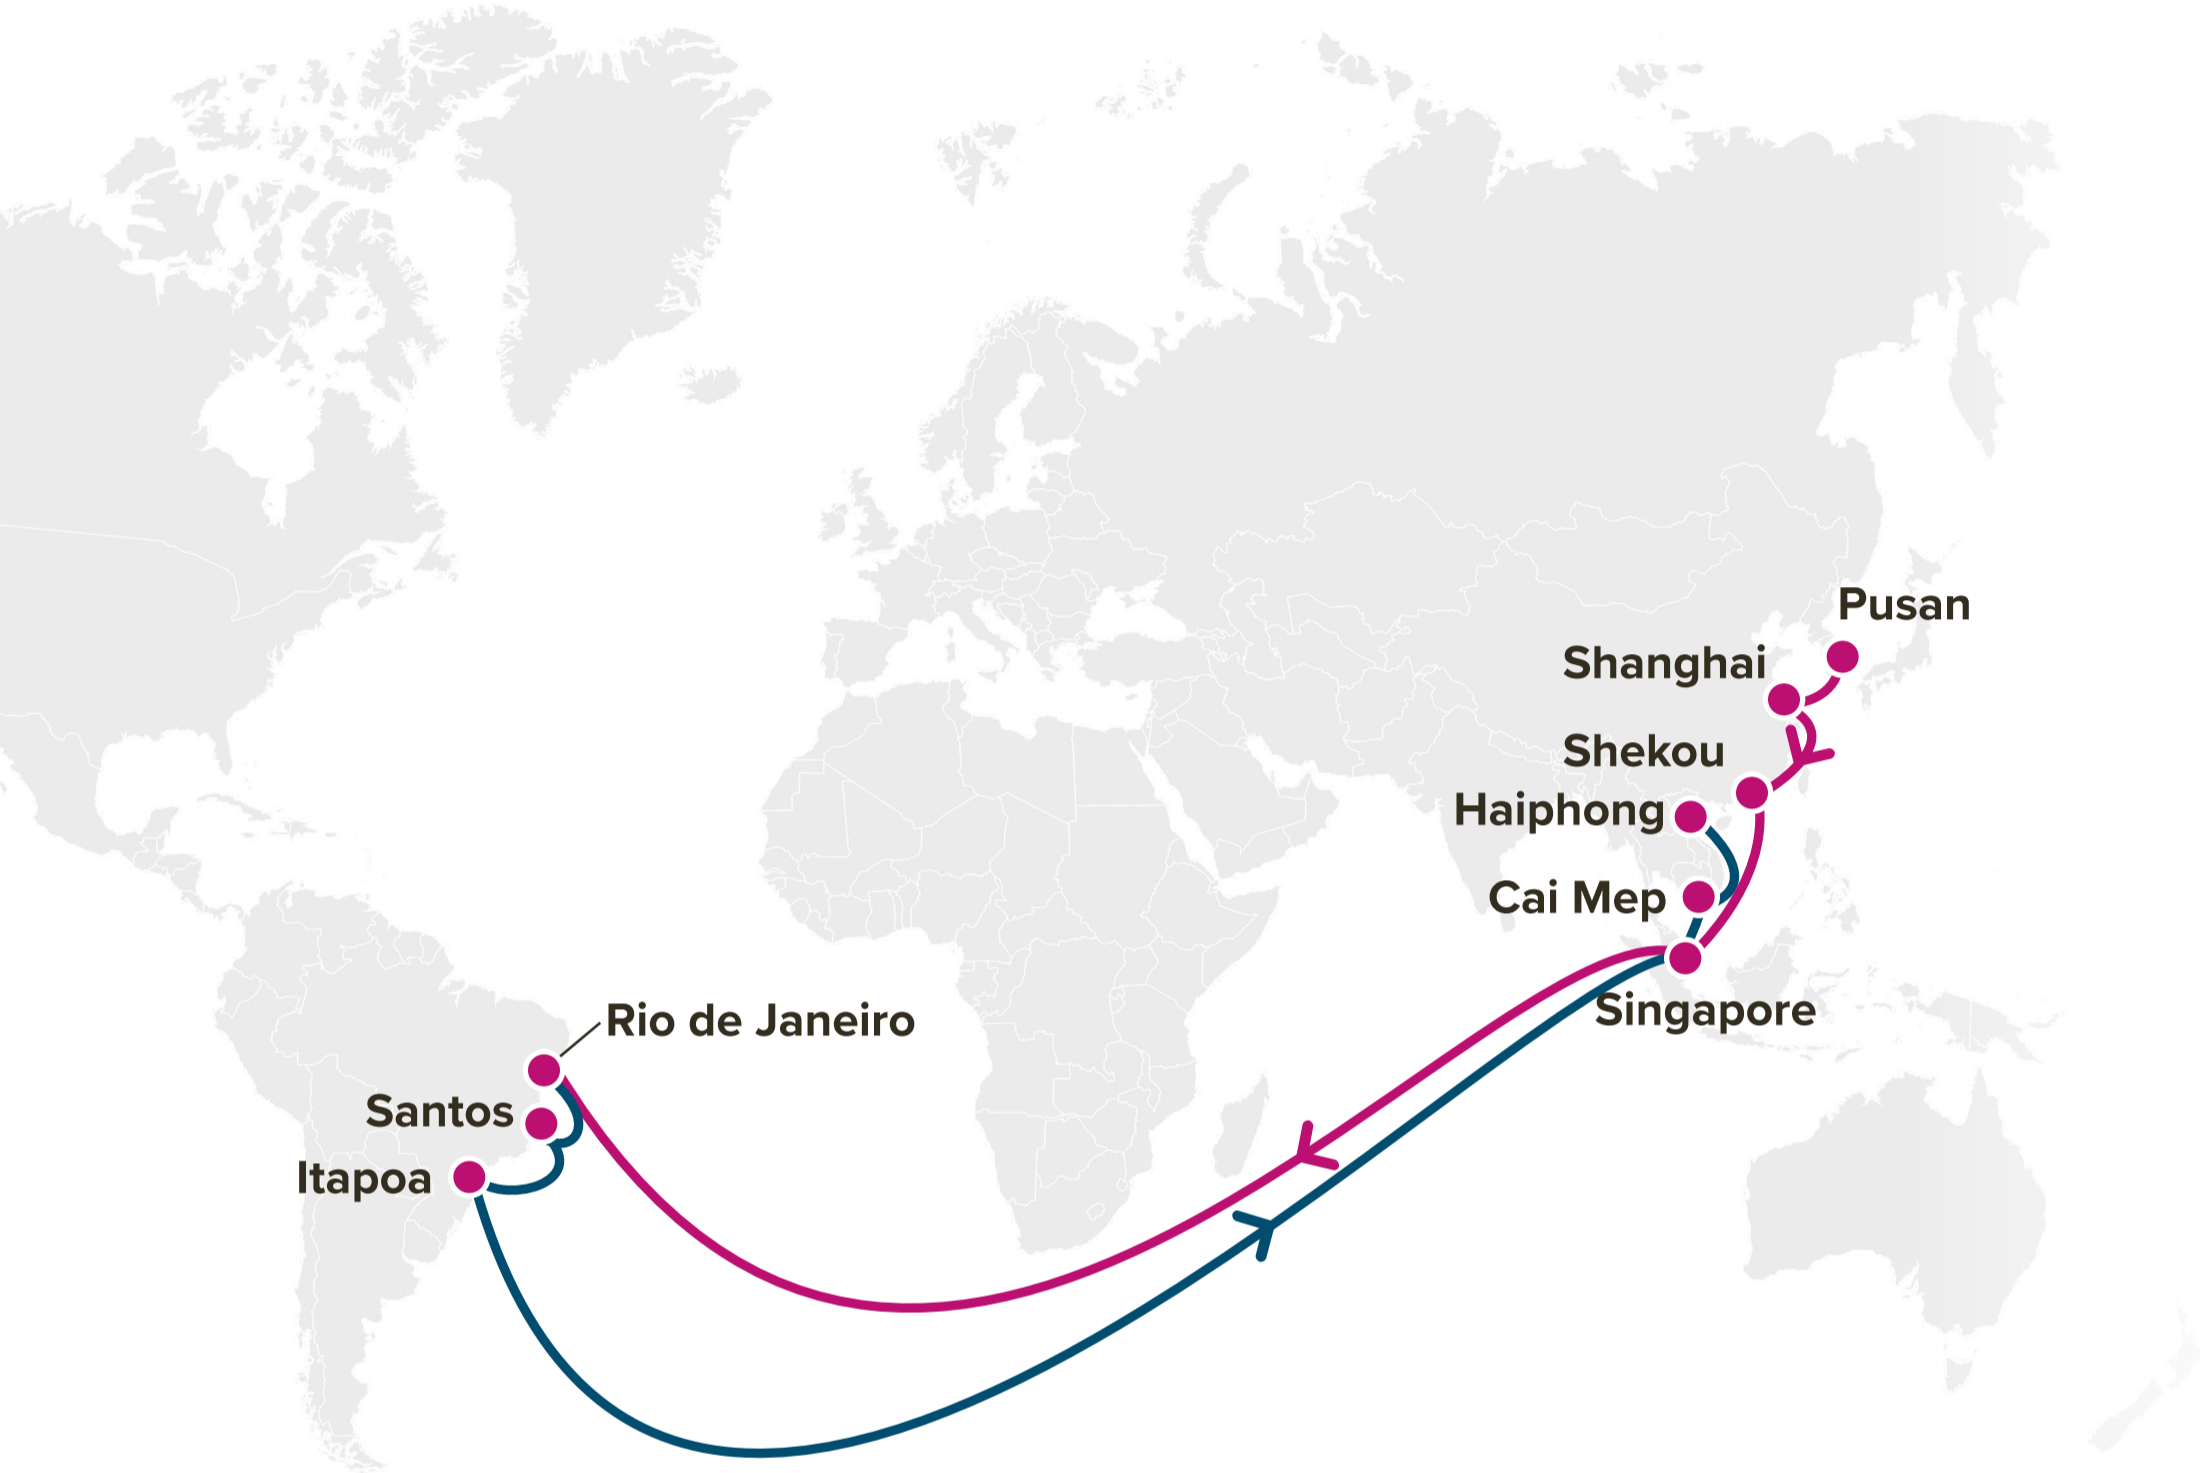

### Key Service Strengths

- Reliable service from Asia to Mexico, Peru and Ecuador
- Strong connectivity to West Coast Latin America via Mexico hub
- Fast transit time back to Asia, catering to reefer exports from Peru and Ecuador

### Service Features

- Dedicated service from Far East to Latin East Coast Countries
- Wide coverage to Southeast Asia countries with ONE's comprehensive network through Singapore Hub
- Direct coverage to River Plate ports connecting to and from Far East Asia

WESTBOUND ←  
EASTBOUND →

**Service Features**

- ▣ Dedicated shipping services connecting the Far East with East Coast of Latin America.
- ▣ Wide-reaching service coverage throughout Asia by leveraging on ONE comprehensive network.
- ▣ Seamless connection to major destinations in Argentina via a dedicated and fast feeder network from Rio de Janeiro [RPX].

- Choice of service for fast transit from North and Central China to the US East Coast
- Caters to the needs of the North Atlantic US East Coast ports: New York, Norfolk, and Savannah

**Port Rotation**