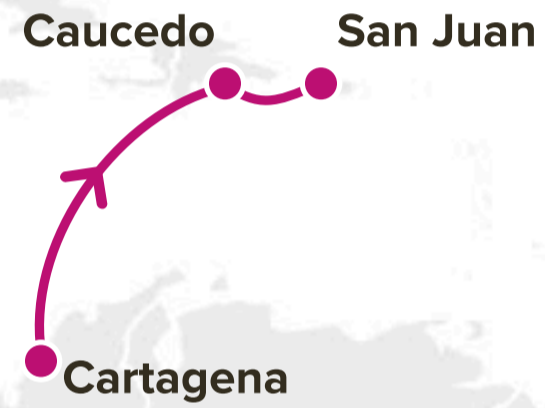

WESTBOUND ←

Service Features

- Dedicated service to connect Dominican Republic and Puerto Rico to ONE's service network via Cartagena

Port Rotation

(Terminals are subject to change)

ORIGIN	CODE	ETA	ETD	TERMINAL
CARTAGENA	CTG	FRI	FRI	TERMINAL DE CONTENEDORES DE CARTAGENA (CONTECAR)
CAUCEDO	CAU	MON	MON	DP WORLD CAUCEDO
SAN JUAN	SJU	WED	THU	LUIS A AYALA COLON SUCRS

Transit Time

W/B	CAU	SJU
CTG	3	5