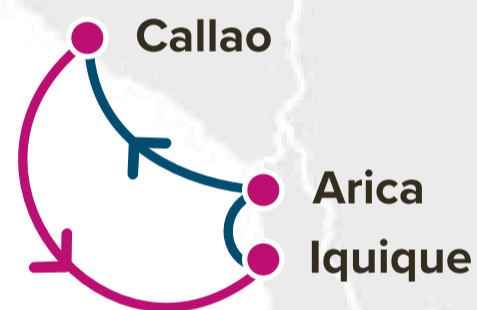

SOUTHBOUND →
NORTHBOUND ←

Service Features

- Provides unique coverage to Arica via Callao, complementing ONE's existing Asia to West Coast Latin America services.
- Offers extended Northern Chilean coverage providing more connections for Intra LATAM shippers.

Port Rotation

(Terminals are subject to change)

ORIGIN	CODE	ETA	ETD	TERMINAL
CALLAO	CLL	THU	FRI	DP WORLD CALLAO
IQUIQUE	IQQ	MON	TUE	IQUIQUE TERMINAL INTERNACIONAL (ITI)
ARICA	ARI	WED	THU	TERMINAL PUERTO ARICA
CALLAO	CLL	THU	FRI	DP WORLD CALLAO

Transit Time

S/B	IQQ	ARI	N/B	CLL
CLL	3	5	IQQ	9
			ARI	7