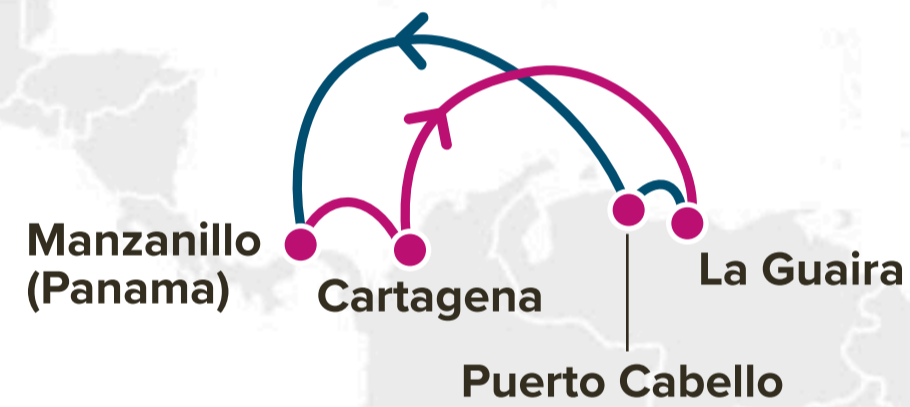

EASTBOUND →
WESTBOUND ←

Service Features

- Dedicated service to connect Colombia and Venezuela to ONE's service network.
- Reliable connectivity via Manzanillo, Panama.

Port Rotation

(Terminals are subject to change)

ORIGIN	CODE	ETA	ETD	TERMINAL
MANZANILLO, PA	MIT	TUE	TUE	MANZANILLO INTERNATIONAL TERMINAL (MIT)
CARTAGENA	CTG	THU	FRI	TERMINAL DE CONTENEDORES DE CARTAGENA (CONTECAR)
LA GUAIRA	LAG	SUN	TUE	BOLIPUERTOS LA GUAIRA
PUERTO CABELLO	PBL	TUE	SAT	BOLIPUERTOS PUERTO CABELLO
MANZANILLO, PA	MIT	TUE	TUE	MANZANILLO INTERNATIONAL TERMINAL (MIT)

Transit Time

E/B	LAG	PBL	W/B	MIT	CTG
MIT	5	7	LAG	7	9
CTG	2	4	PBL	3	5