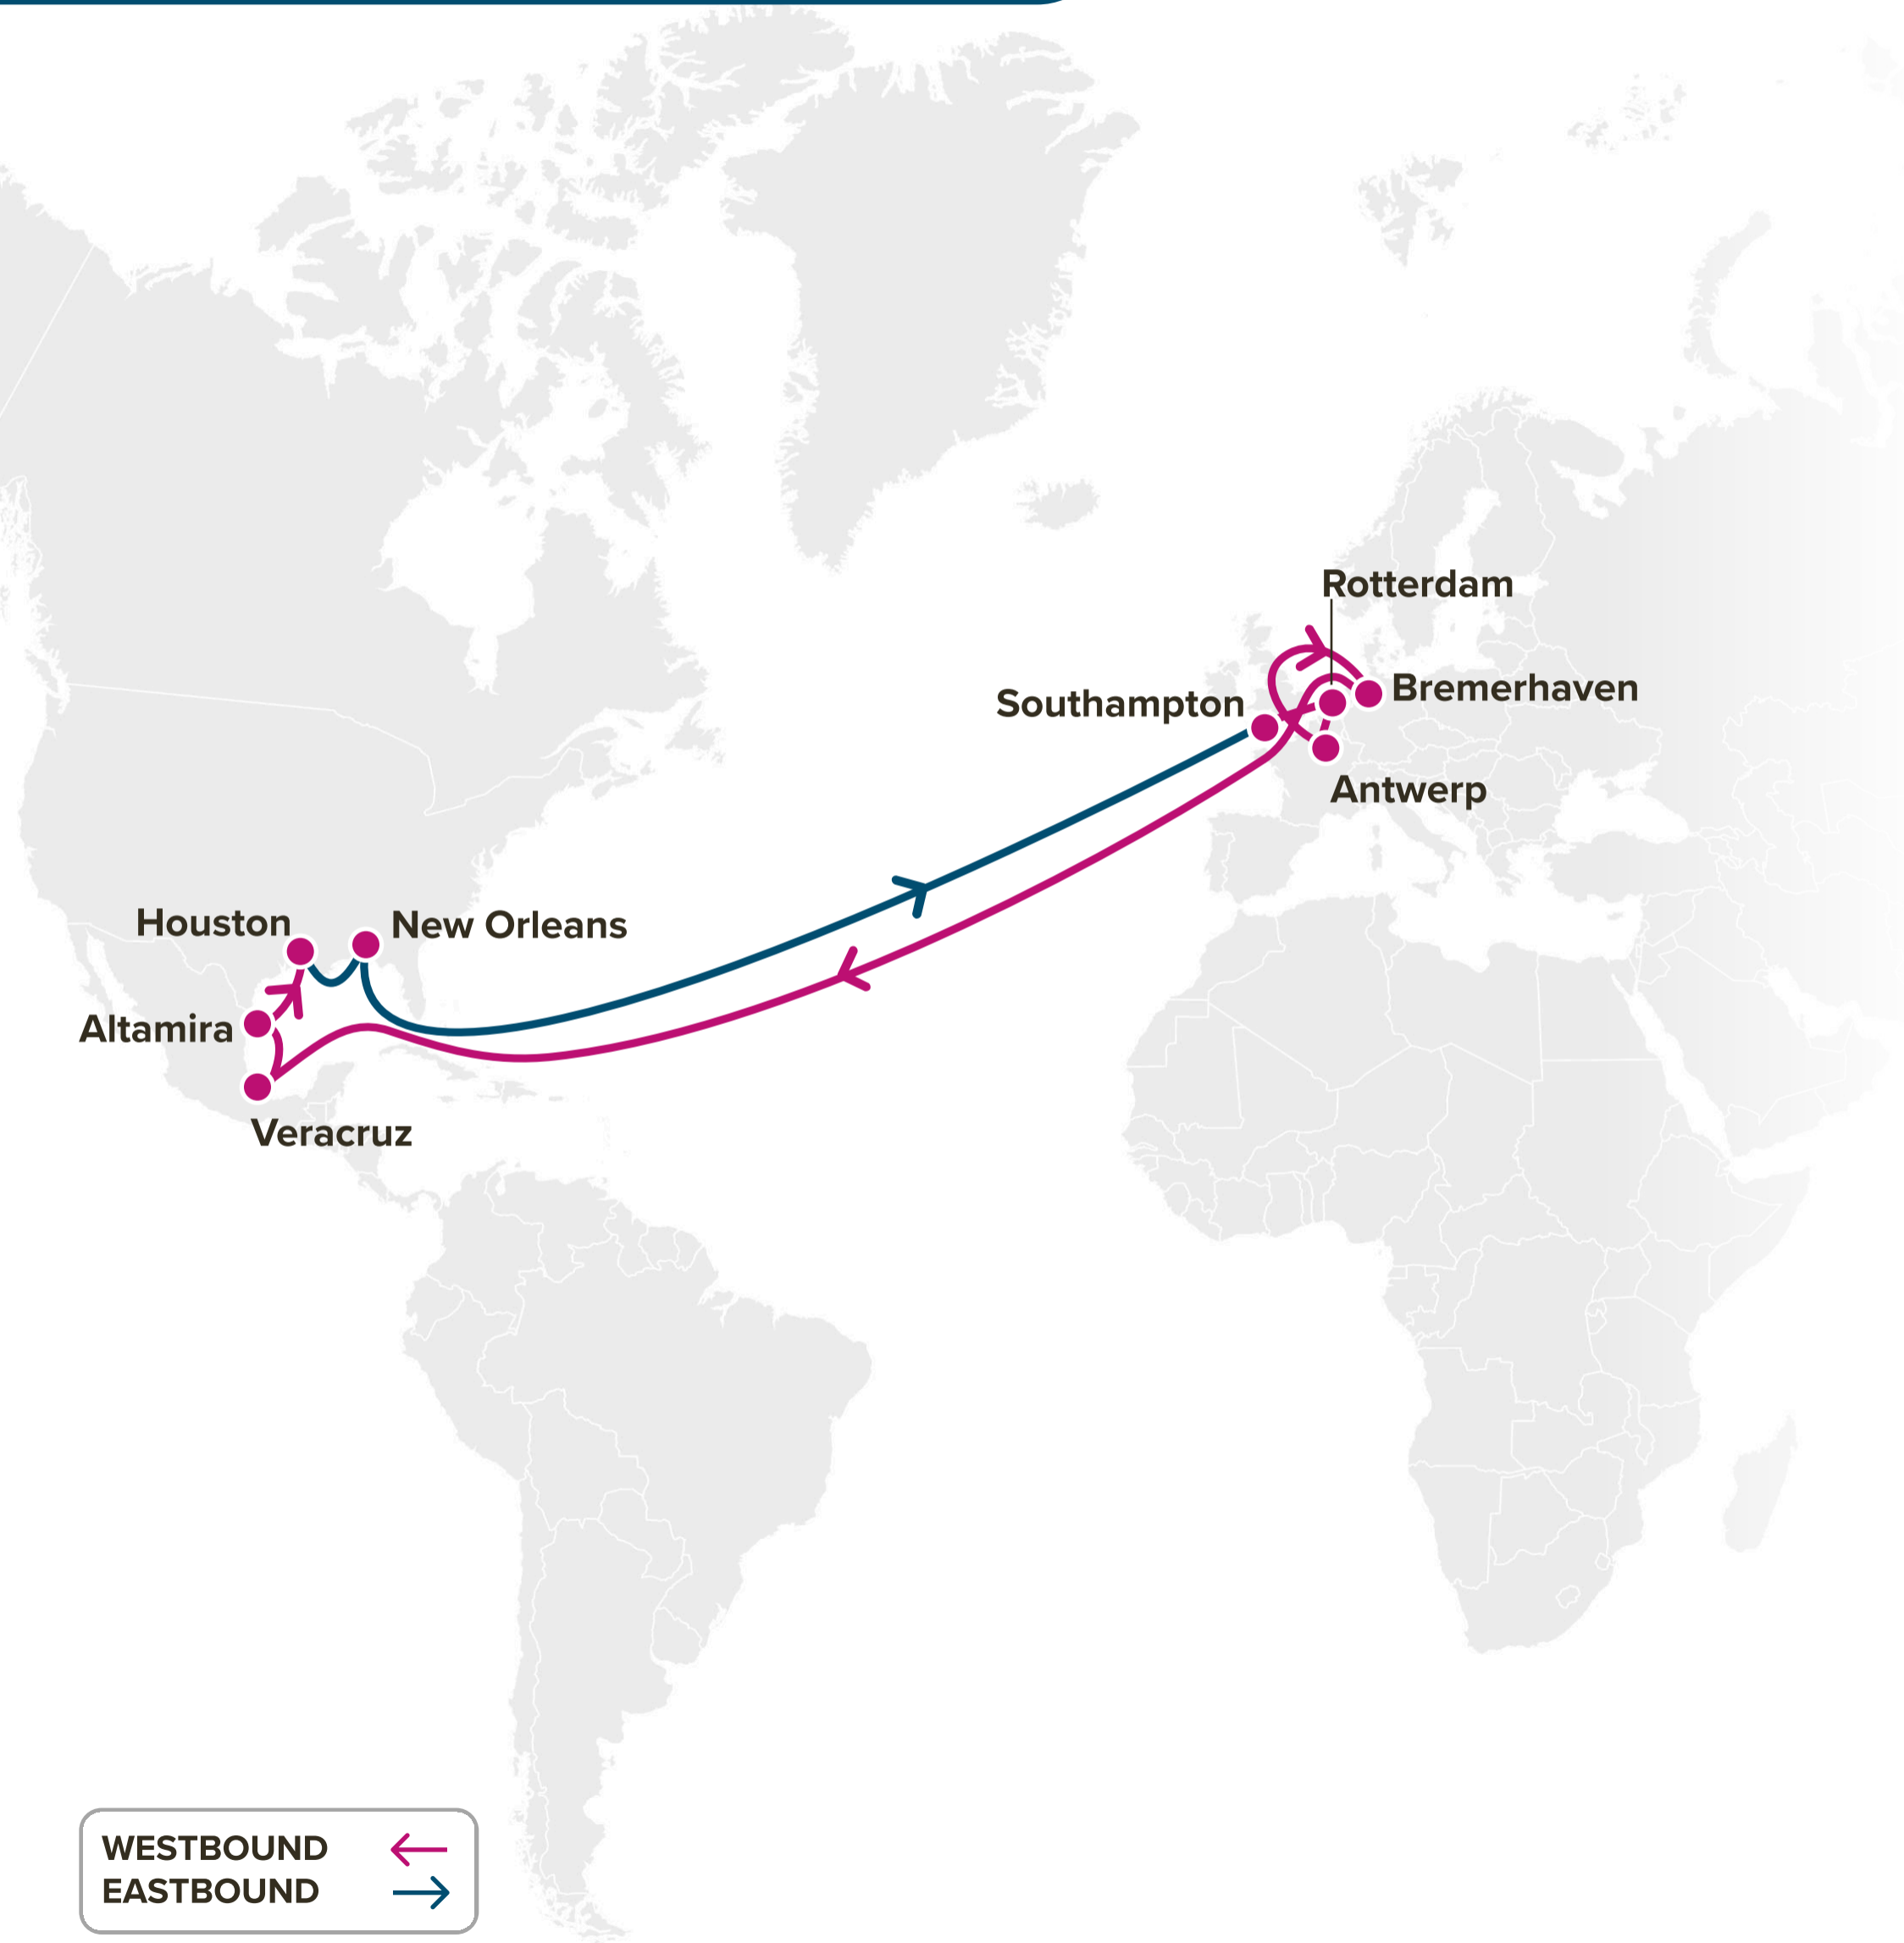

Service Features

- Connection to Latin America available via Mexico
- Direct service from North Europe to Mexico, with no requirement for US AMS filing
- Comprehensive coverage of US Gulf with direct connections from Europe to Houston and New Orleans

Port Rotation

(Terminals are subject to change)

ORIGIN	CODE	ETA	ETD	TERMINAL
SOUTHAMPTON	SOU	TUE	WED	DP WORLD SOUTHAMPTON
ROTTERDAM	RTM	THU	FRI	ROTTERDAM WORLD GATEWAY (RWG)
ANTWERP	ANR	SAT	SUN	PSA ANTWERP GATEWAY
BREMERHAVEN	BRV	TUE	WED	EUROGATE CONTAINER TERMINAL BREMERHAVEN
VERACRUZ	VER	THU	FRI	INT DE CNTR ASOCIADOS DE VERACRUZ (ICAVE)
ALTAMIRA	ATM	SUN	MON	INFRAESTRUCTURA PORTUARIA MEXICANA (IPM)
HOUSTON	HOU	WED	THU	BAYPORT CONTAINER TERMINAL
NEW ORLEANS	MSY	SAT	SUN	NAPOLEON AVENUE TERMINAL
SOUTHAMPTON	SOU	TUE	WED	DP WORLD SOUTHAMPTON

Transit Time

W/B	VER	ATM	HOU	MSY	E/B	SOU	RTM	ANR	BRV
SOU	22	25	28	31	VER	25	27	29	32
RTM	20	23	26	29	ATM	22	24	26	29
ANR	18	21	24	27	HOU	19	21	23	26
BRV	15	18	21	24	MSY	16	18	20	23