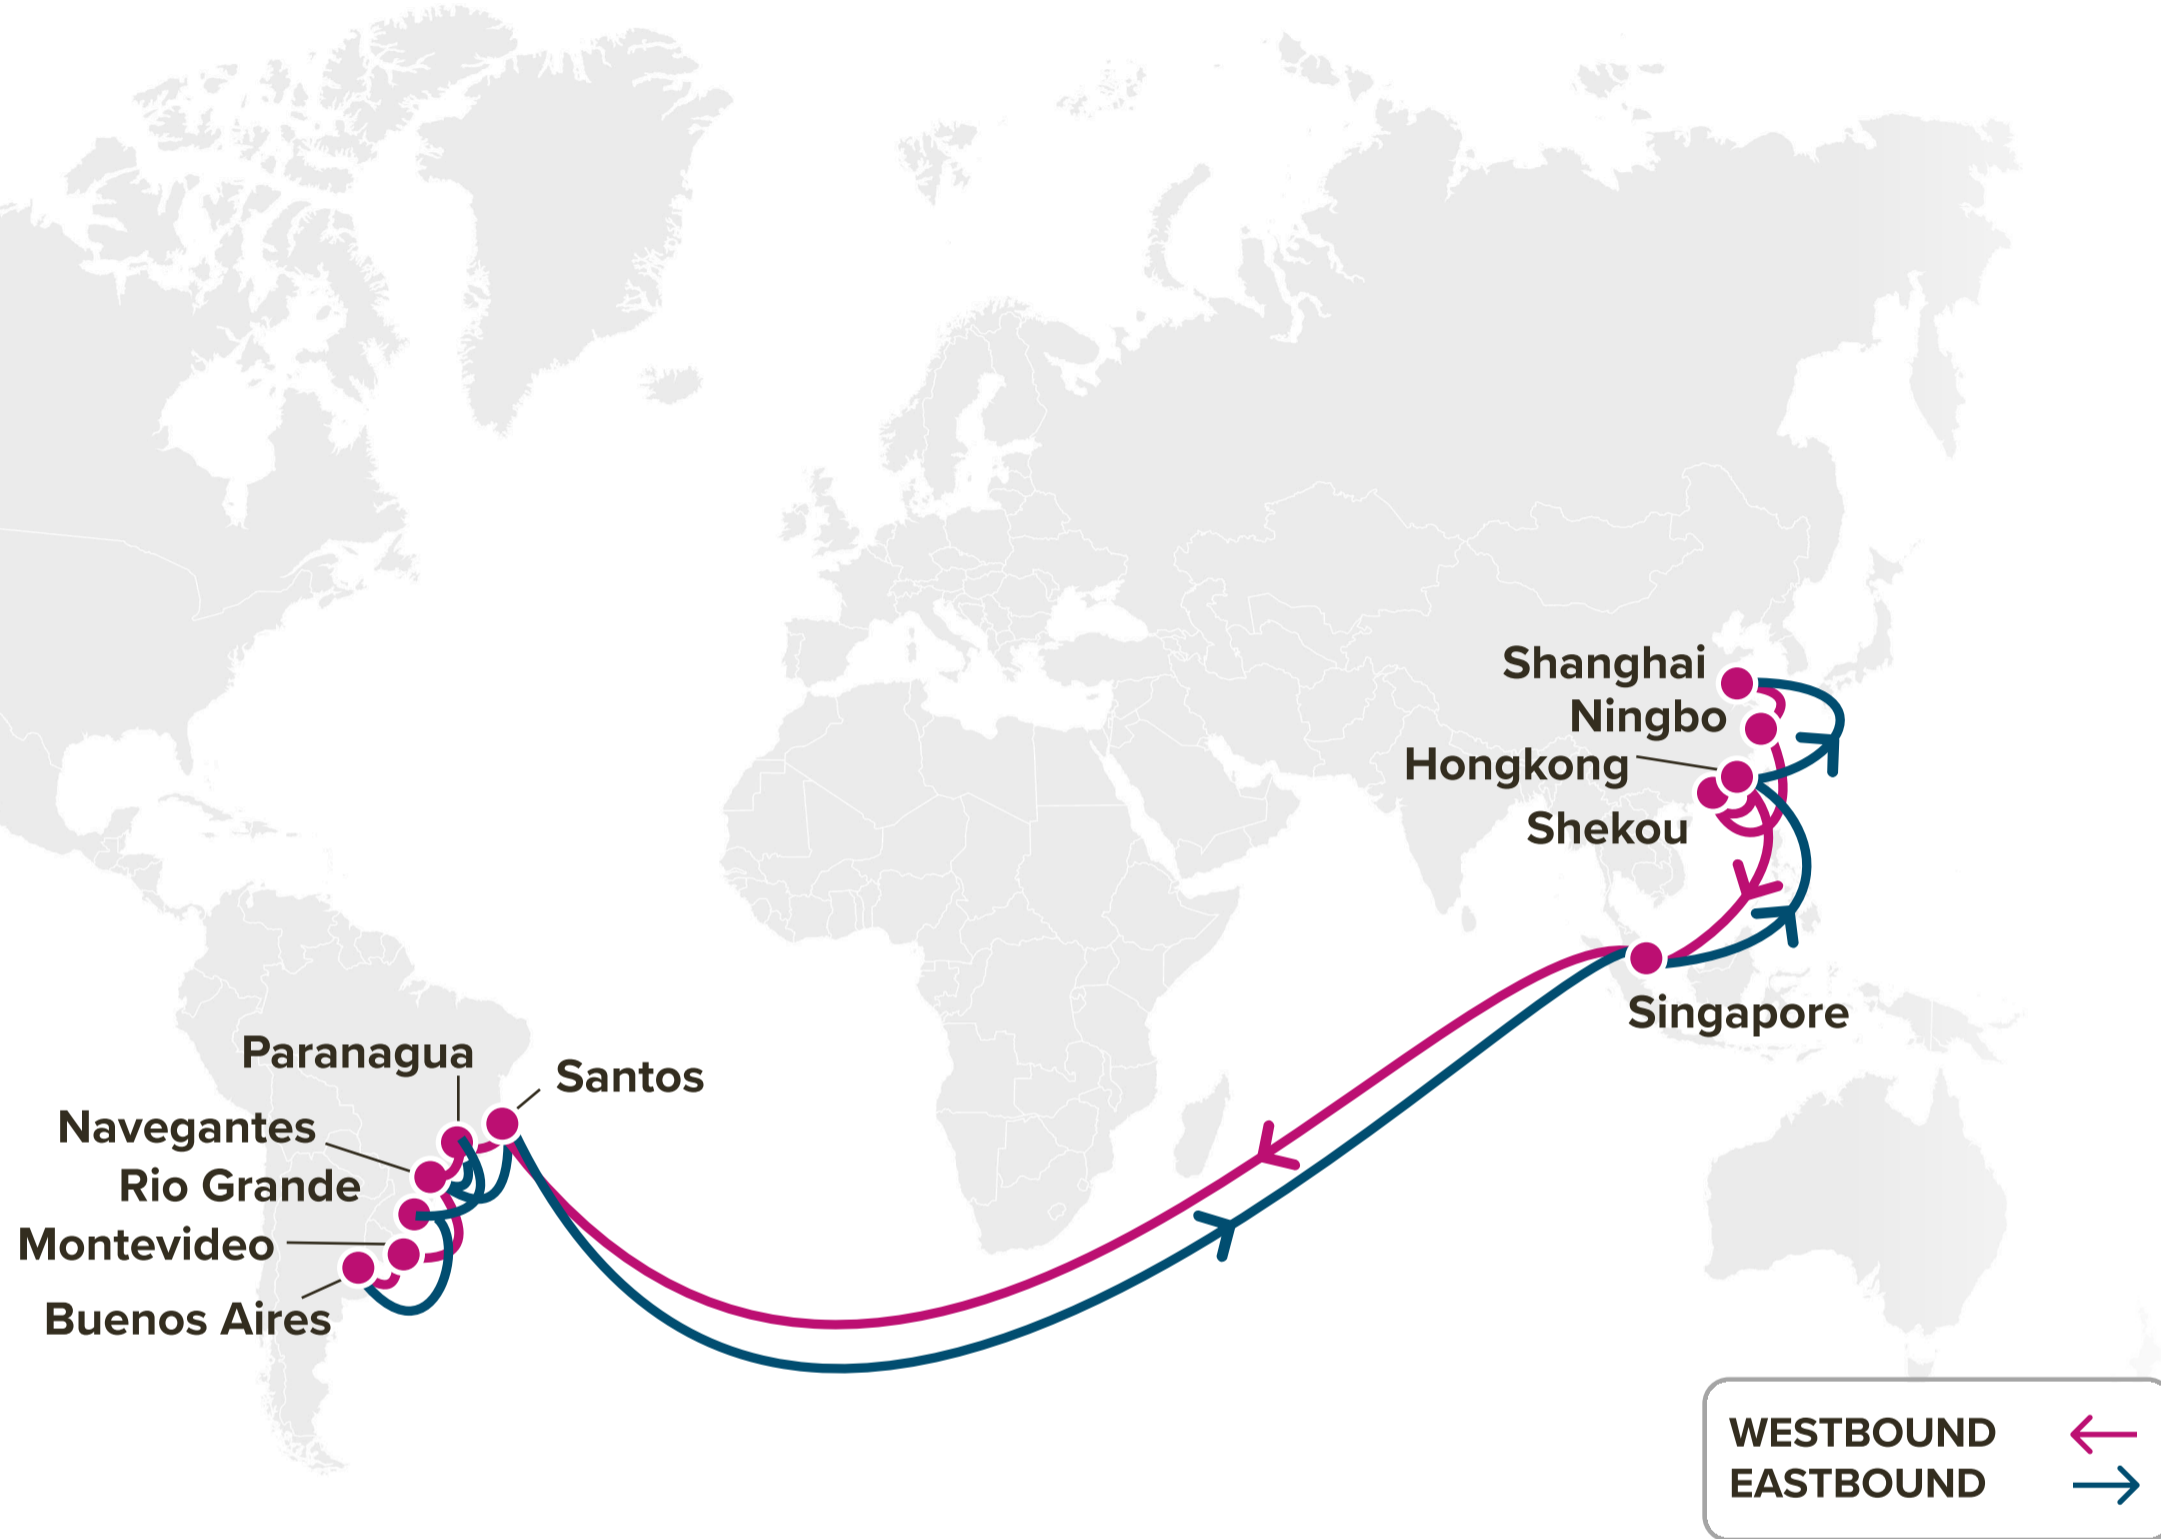

Transit Time

W/B	SSZ	PNG	NVT	MVD	BUE	RIG	E/B	SIN	HKG	SHA	NGB	SHK
SHA	32	34	36	39	40	44	MVD	37	43	53	56	59
NGB	28	30	32	35	36	40	BUE	35	41	51	54	57
SHK	26	28	30	33	34	38	RIG	33	39	49	52	55
HKG	25	27	29	32	33	37	PNG	30	36	46	49	52
SIN	19	21	23	26	27	31	NVT	28	34	44	47	50
							SSZ	26	32	42	45	48

Service Features

- Dedicated service from Far East to Latin East Coast Countries
- Wide coverage to Southeast Asia countries with ONE's comprehensive network through Singapore Hub
- Direct coverage to River Plate ports connecting to and from Far East Asia

Port Rotation

(Terminals are subject to change)

ORIGIN	CODE	ETA	ETD	TERMINAL
SHANGHAI	SHA	SAT	SUN	SIPG YANGSHAN PHASE IV (SIPGSD)
NINGBO	NGB	TUE	WED	NINGBO PORT GROUP BEILUN THIRD CONTAINER TERMINAL (BLTCT)
SHEKOU	SHK	FRI	SAT	MAWAN CONTAINER TERMINAL (MCT)
HONG KONG	HKG	SAT	SUN	HONGKONG INTERNATIONAL TERMINALS (HIT)
SINGAPORE	SIN	THU	SAT	PSA SINGAPORE
SANTOS	SSZ	MON	WED	BRASIL TERMINAL PORTUARIO (BTP)
PARANAGUA	PNG	WED	THU	TCP PARANAGUA
NAVEGANTES	NVT	FRI	SAT	PORTONAVE
MONTEVIDEO	MVD	MON	TUE	TERMINAL CUENCA DEL PLATA
BUENOS AIRES	BUE	TUE	THU	EXOLGAN
RIO GRANDE	RIG	SAT	SAT	TECON RIO GRANDE
PARANAGUA	PNG	TUE	TUE	TCP PARANAGUA
NAVEGANTES	NVT	WED	THU	PORTONAVE
SANTOS	SSZ	FRI	SAT	BRASIL TERMINAL PORTUARIO (BTP)
SINGAPORE	SIN	THU	SAT	PSA SINGAPORE
HONG KONG	HKG	WED	THU	HONGKONG INTERNATIONAL TERMINALS (HIT)
SHANGHAI	SHA	SAT	SUN	SIPG YANGSHAN PHASE IV (SIPGSD)