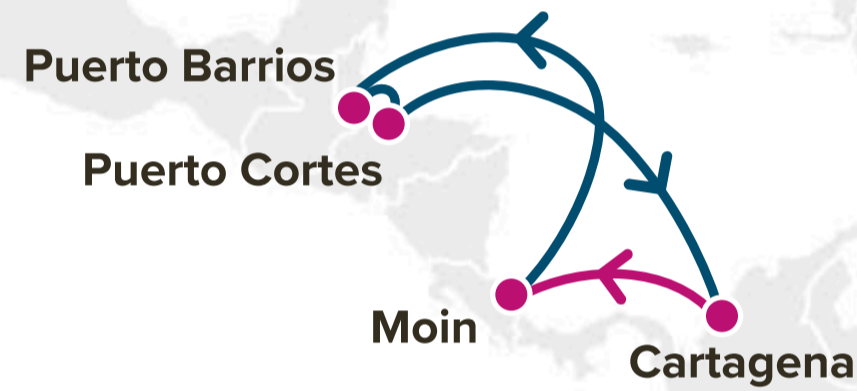

### Service Features

- Dedicated service to connect Colombia and Venezuela to ONE's service network.
- Reliable connectivity via Manzanillo, Panama.

### Transit Time

E/B	LAG	PBL	W/B	MIT	CTG
MIT	5	7	LAG	7	9
CTG	2	4	PBL	3	5

**NORTHBOUND** ←  
**SOUTHBOUND** →

**Service Features**

- Provide reliable connectivity to the East Coast of Central America via Cartagena.