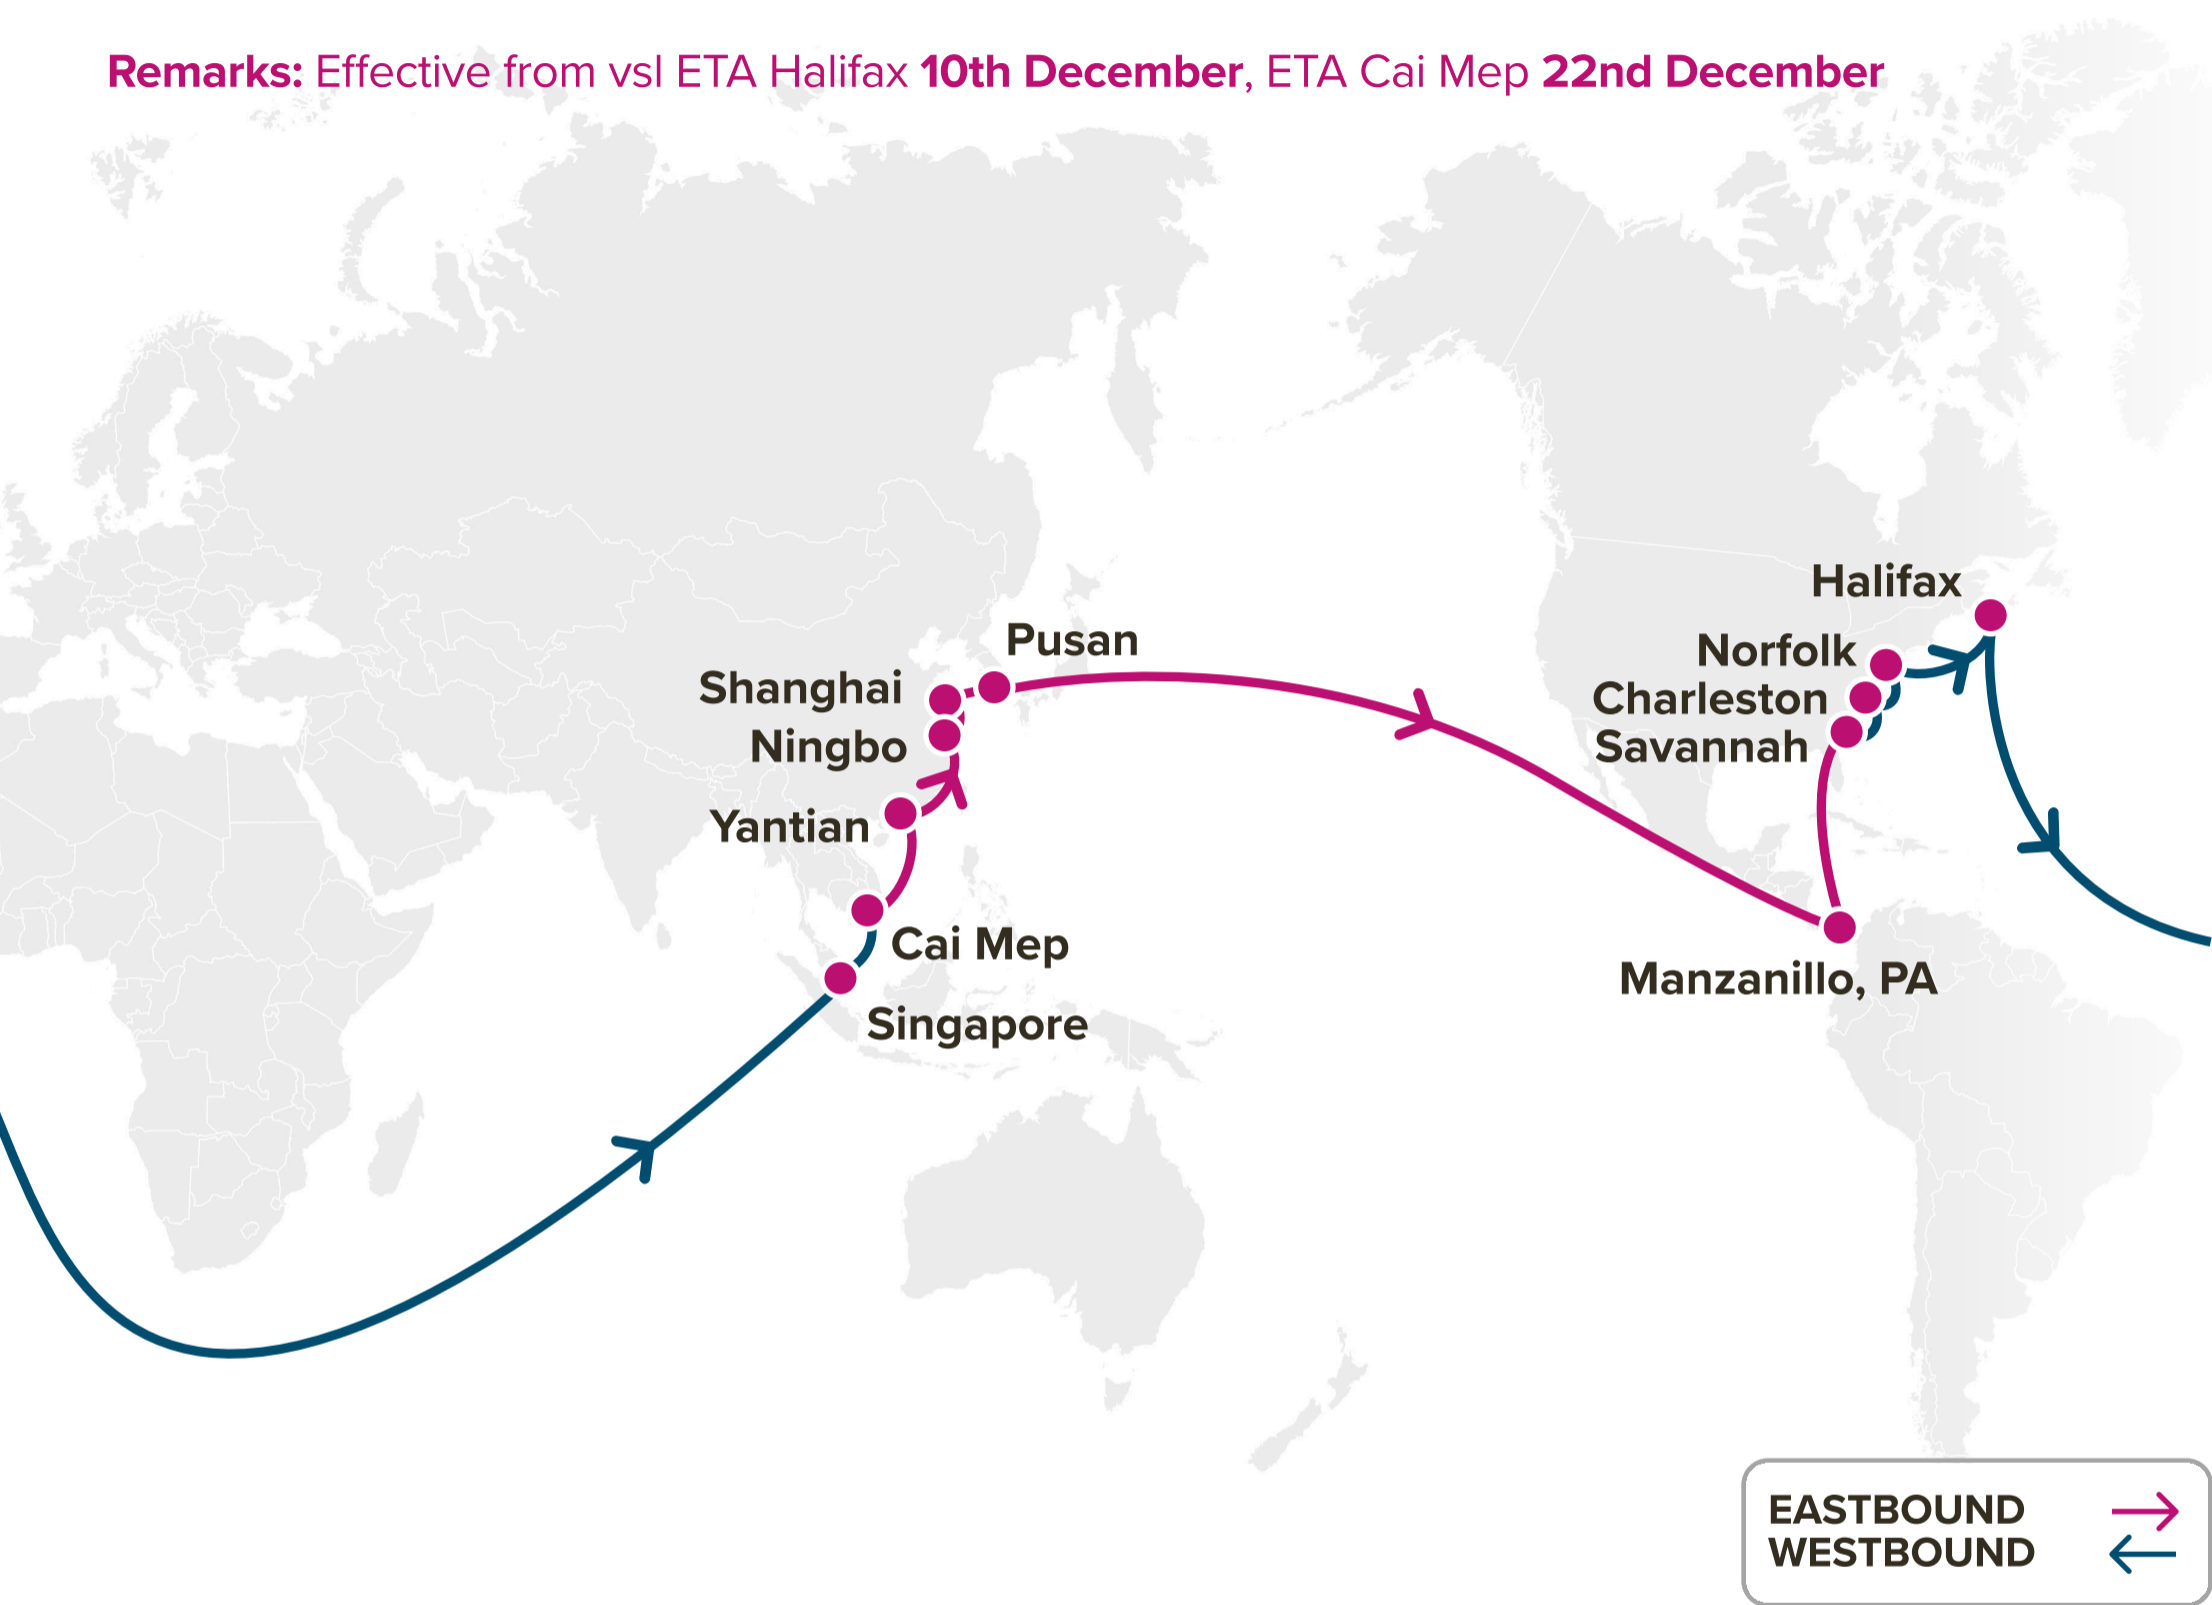

- Choice of service for fast transit from North and Central China to the US East Coast
- Caters to the needs of the North Atlantic US East Coast ports: New York, Norfolk, and Savannah

**Port Rotation**

**Remarks:** Effective from vsl ETA Halifax **10th December**, ETA Cai Mep **22nd December**

**Service Features**

- ▣ South Atlantic service between Vietnam and China via Panama
- ▣ Fast transit service to Savannah, Charleston, Norfolk, Halifax