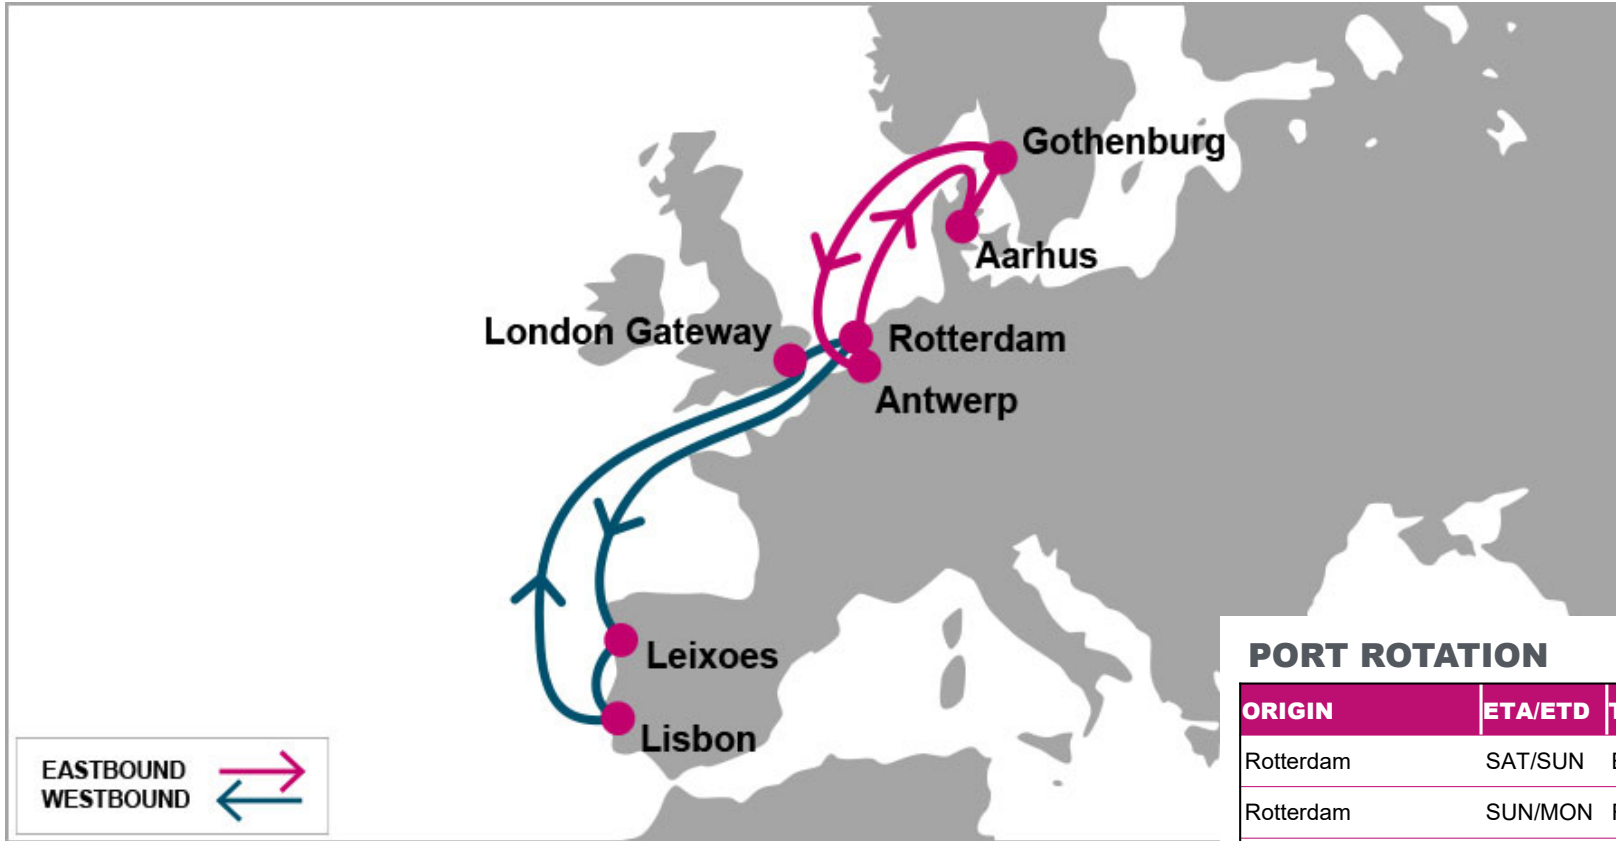

AS ONE, WE CAN.

ONE

OCEAN NETWORK EXPRESS

Service Maps
INTRA EUROPE

Copyright © Ocean Network Express Pte. Ltd. All Rights Reserved

For more information, please click [here](#)

PORT ROTATION

(Terminals are subject to change)

ORIGIN	ETA/ETD	TERMINAL
Rotterdam	SAT/SUN	ECT Delta Terminal
Rotterdam	SUN/MON	Rotterdam World Gateway (RWG)
Aarhus	WED/WED	APM Terminals Aarhus
Gothenburg	THU/FRI	APM Terminals Gothenburg
Antwerp	SUN/MON	PSA Noordzee Terminal
Rotterdam	MON/TUE	ECT Delta Terminal
Rotterdam	TUE/WED	Rotterdam World Gateway (RWG)
Leixoes	SAT/SUN	Yilport Leixoes
Lisbon	MON/TUE	Yilport Lisbon Sotagugs
London Gateway	FRI/SAT	DP World London Gateway Port
Rotterdam	SAT/SUN	ECT Delta Terminal
Turnaround days: 21		

E/B	AAR	GOT	W/B	LEI	LIS
LEI	10	11	AAR	10	12
LIS	8	9	GOT	8	10
LGP	4	5	ANR	5	7
RTM	3	4	RTM	4	6
RTM	2	3	RTM	3	5

KEY TRANSIT TABLE - UNLOCODE PORT NAME & COUNTRY NAME

RTM: Rotterdam, Netherland | GOT: Gothenburg, Sweden | AAR: Aarhus, Denmark | ANR: Antwerp, Belgium | LIS: Lisbon, Portugal | LEI: Leixoes, Portugal | LGP: London Gateway, UK

KEY TRANSIT TABLE - UNLOCODE PORT NAME & COUNTRY NAME

FXT: Felixstowe, UK | HAM: Hamburg, Germany | RTM: Rotterdam, Netherland | ANR: Antwerp, Belgium | LEH: Le Havre, France | MLA: Malta, Malta | EDK: Dekheila, Egypt | DAM: Damietta, Egypt | BEY: Beirut, Lebanon | MER: Mersin, Turkey | ISK: Iskenderun, Turkey | TNG: Tanger, Morocco