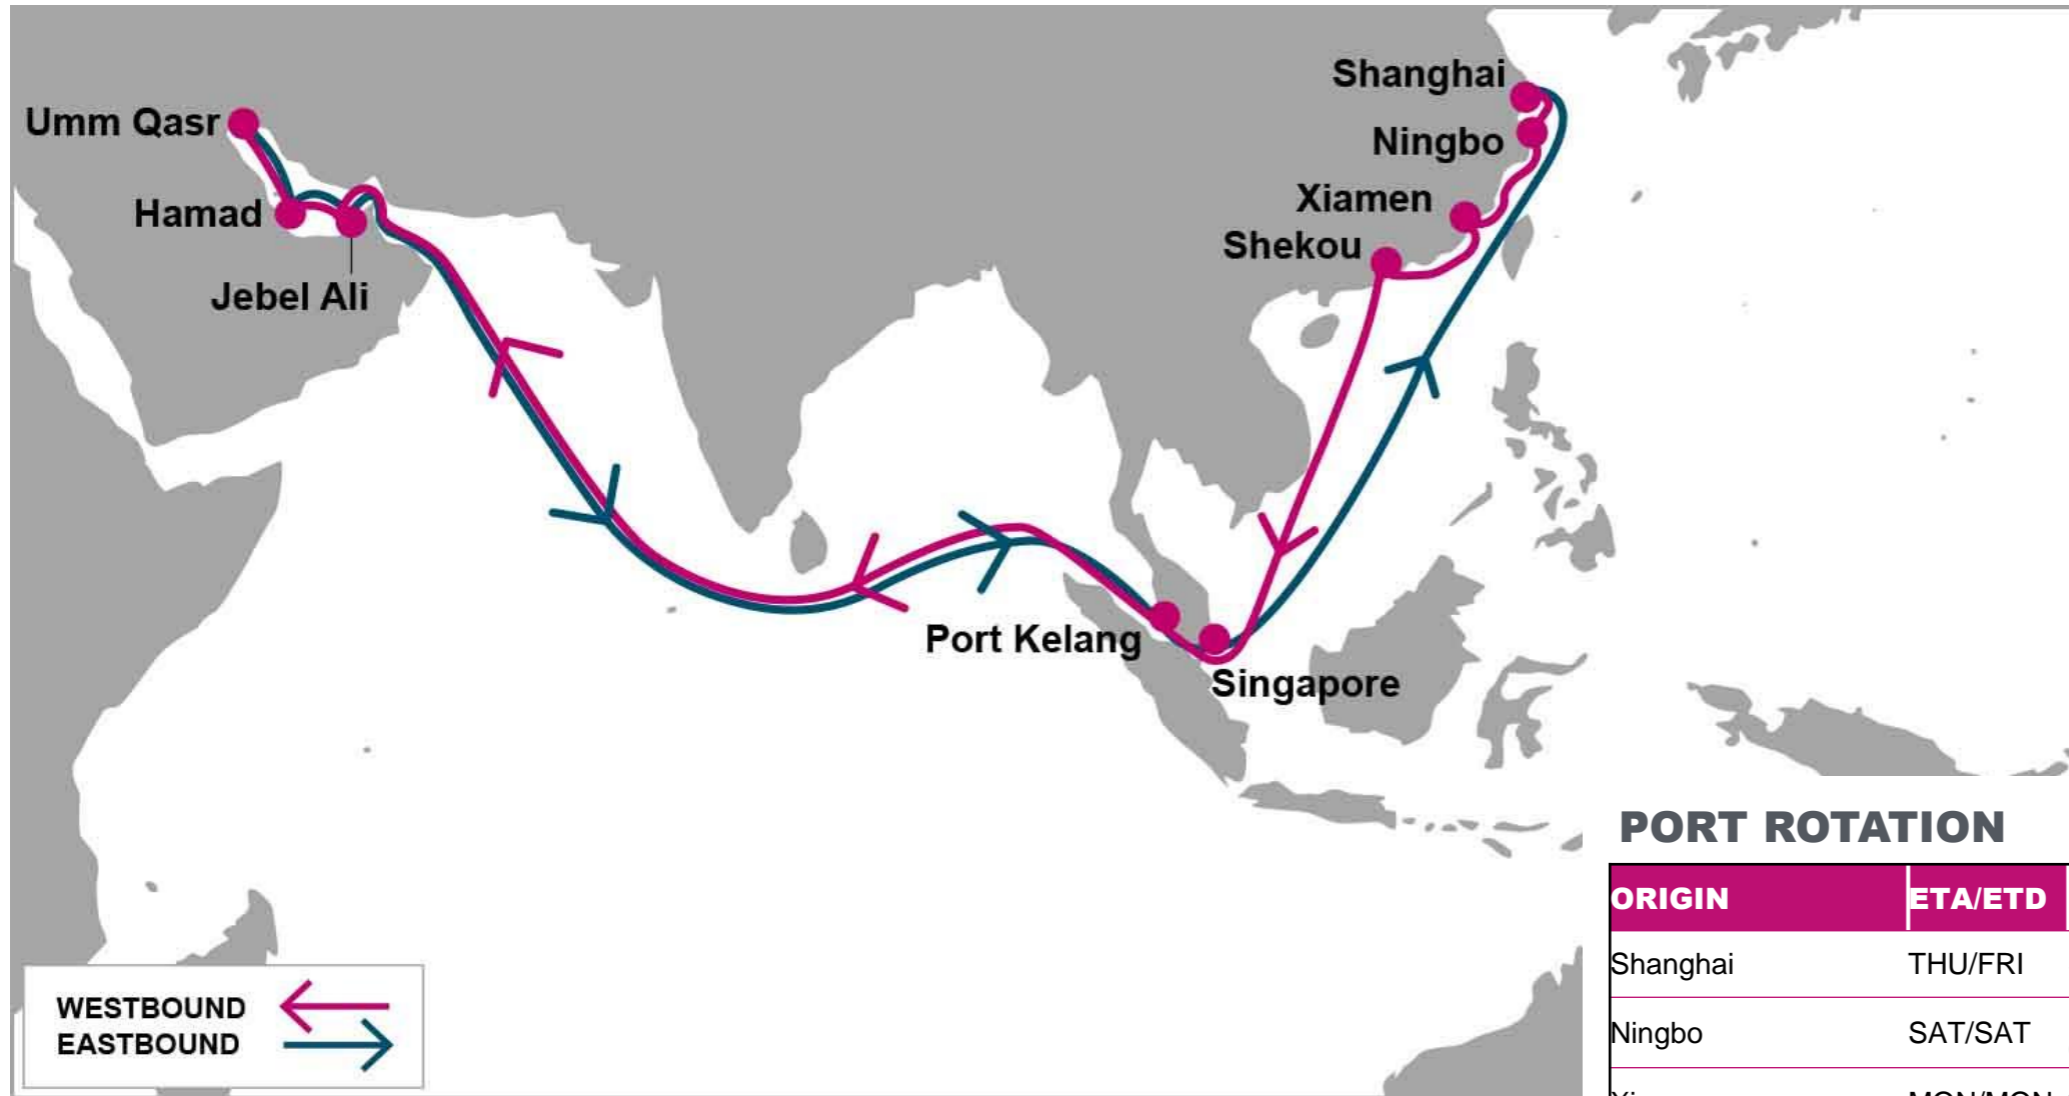

(Terminals are subject to change)

ORIGIN	ETA/ETD	TERMINAL
Qingdao	FRI/SUN	Qingdao Qianwan Container Terminal (QQCT)
Shanghai	MON/TUE	Shanghai Shengdong International Container Terminal
Ningbo	FRI/SAT	Ningbo Meishan-Island International Container Terminal
Nansha	SAT/SUN	Guangzhou South China Oceangate
Singapore	WED/THU	PSA Singapore
Jebel Ali	FRI/MON	Jebel Ali Container Terminal 4
Abu Dhabi	SUN/MON	COSCO SHIPPING PORT
Dammam	WED/THU	Saudi Global Ports
Abu Dhabi	SUN/MON	COSCO SHIPPING PORT
Port Kelang		Westports Malaysia Sdn Bhd
Qingdao	FRI/SUN	Qingdao Qianwan Container Terminal (QQCT)
<b>Turnaround days: 49</b>		

**TAO:** Qingdao, China | **SHA:** Shanghai, China | **NGB:** Ningbo, China | **NSA:** Nansha, China | **SIN:** Singapore, Singapore | **JEA:** Jebel Ali, UAE | **AUH:** Abu Dhabi, UAE | **DMM:** Dammam, Saudi Arabia | **PKG:** Port Kelang, Malaysia

NOTE: Transit times and port rotation are as of now and subject to change

For more information, please click [here](#)

**PORT ROTATION**

(Terminals are subject to change)

ORIGIN	ETA/ETD	TERMINAL
Shanghai	THU/FRI	SIPG Yangshan Phase IV (SIPGSD)
Ningbo	SAT/SAT	Ningbo Beilun International/First Container Terminals (NBCT)
Xiamen	MON/MON	Xiamen Haitian Container Terminal (XHCT)
Shekou	TUE/WED	Mawan Container Terminal (MCT)
Port Kelang	MON/TUE	Westports
Jebel Ali	THU/THU	DP World Jebel Ali (Terminal 3)
Hamad	FRI/FRI	Hamad Container Terminal
Umm Qasr	MON/WED	Basra Gateway Terminal
Hamad	THU/FRI	Hamad Container Terminal
Jebel Ali	SUN/MON	DP World Jebel Ali (Terminal 3)
Singapore	THU/THU	PSA Singapore
Shanghai	THU/FRI	SIPG Yangshan Phase IV (SIPGSD)
<b>Turnaround days: 49</b>		