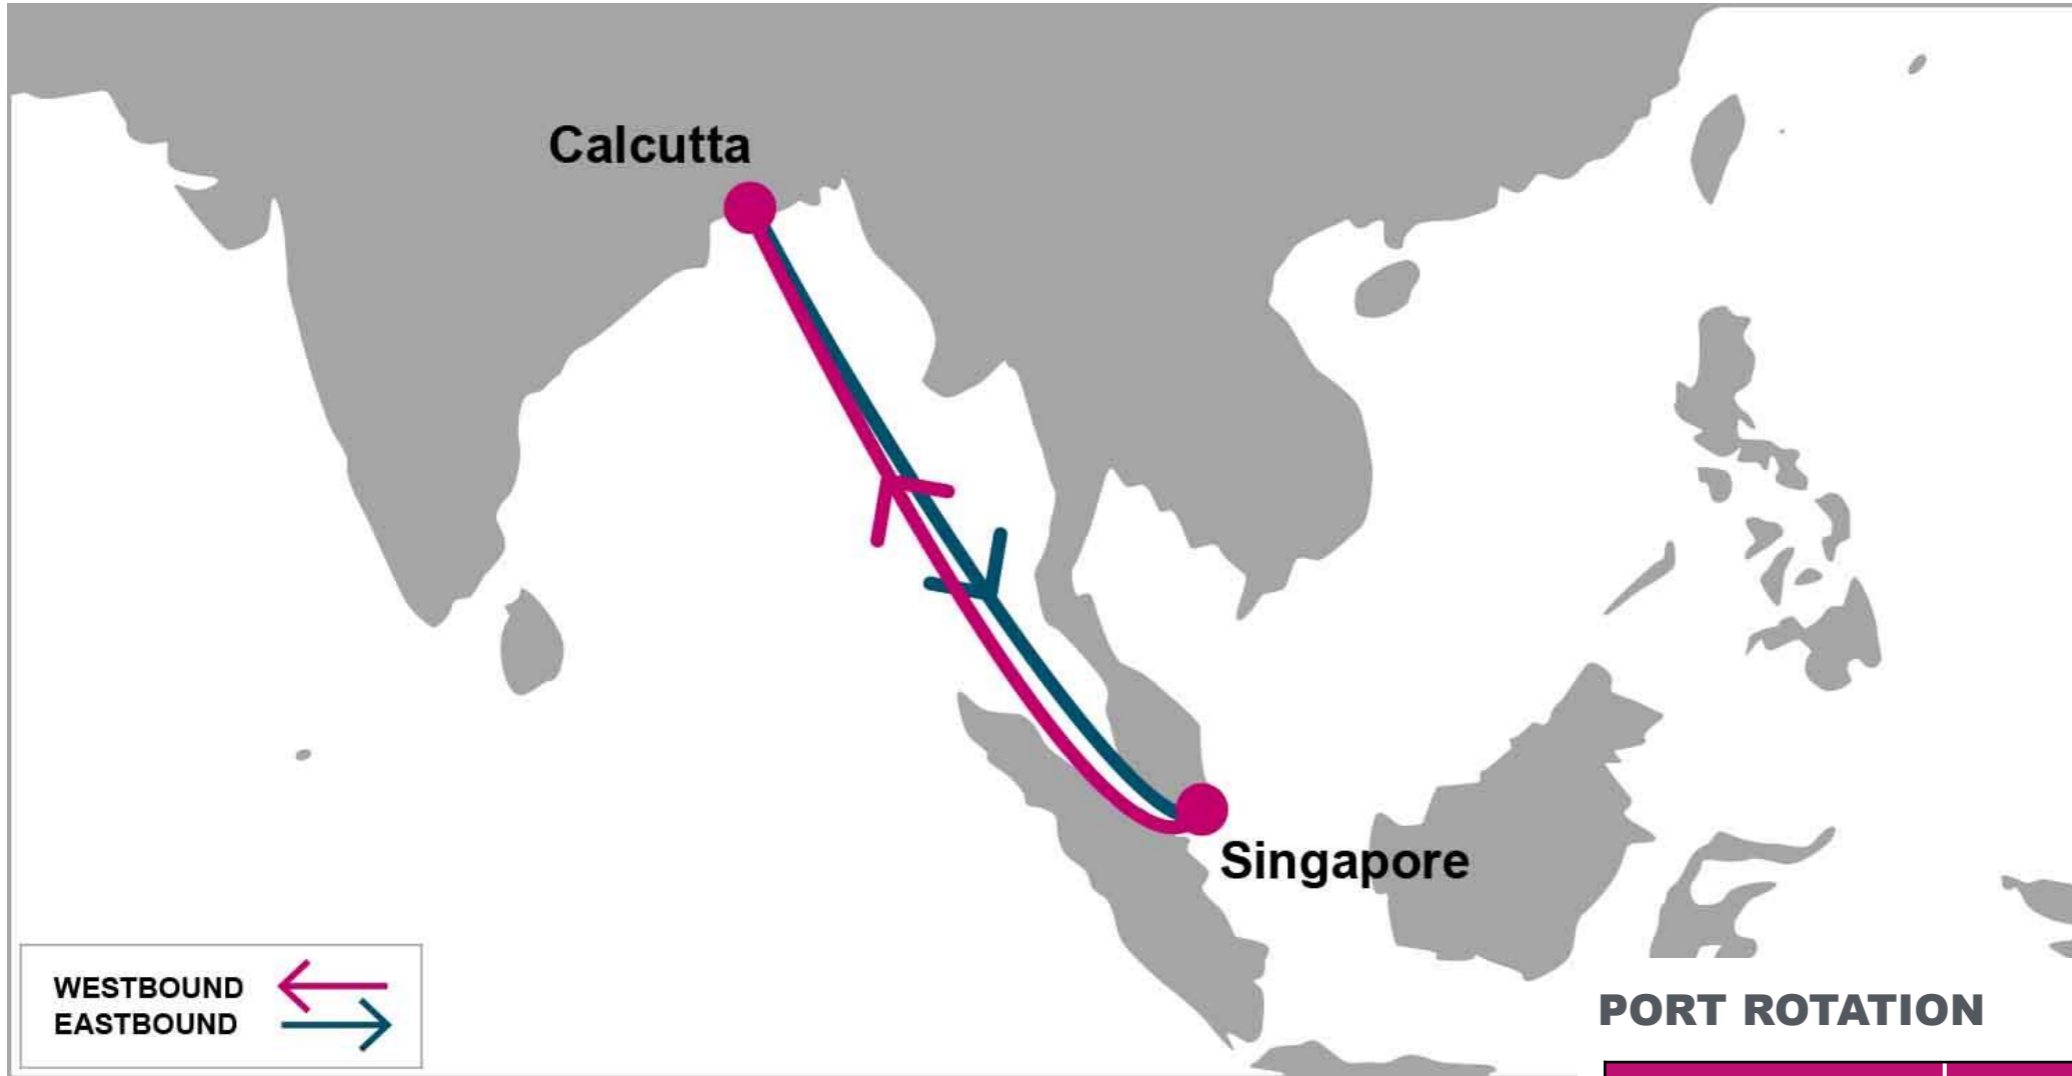

**SIN:** Singapore, Singapore | **PKG:** Port Kelang, Malaysia | **CGP:** Chittagong, Bangladesh

NOTE: Transit times and port rotation are as of now and subject to change

For more information, please click [here](#)

<b>W/B</b>	<b>CMB</b>	<b>E/B</b>	<b>CTG</b>
<b>CTG</b>	-	<b>CMB</b>	-

**PORT ROTATION**

(Terminals are subject to change)

ORIGIN	ETA/ETD	TERMINAL
Chittagong	-	Chittagong Terminal
Colombo	-	South Asia Gateway Terminal (SAGT)
Chittagong	-	Chittagong Terminal
<b>Turnaround days: 7</b>		

**KEY TRANSIT TABLE** - UNLOCODE PORT NAME & COUNTRY NAME

**CMB:** Colombo, Pakistan | **CTG:** Chittagong, Bangladesh

NOTE: Transit times and port rotation are as of now and subject to change

For more information, please click [here](#)

**KEY TRANSIT TABLE** - UNLOCODE PORT NAME & COUNTRY NAME

SIN: Singapore, Singapore | CCU: Calcutta, India

NOTE: Transit times and port rotation are as of now and subject to change

For more information, please click [here](#)