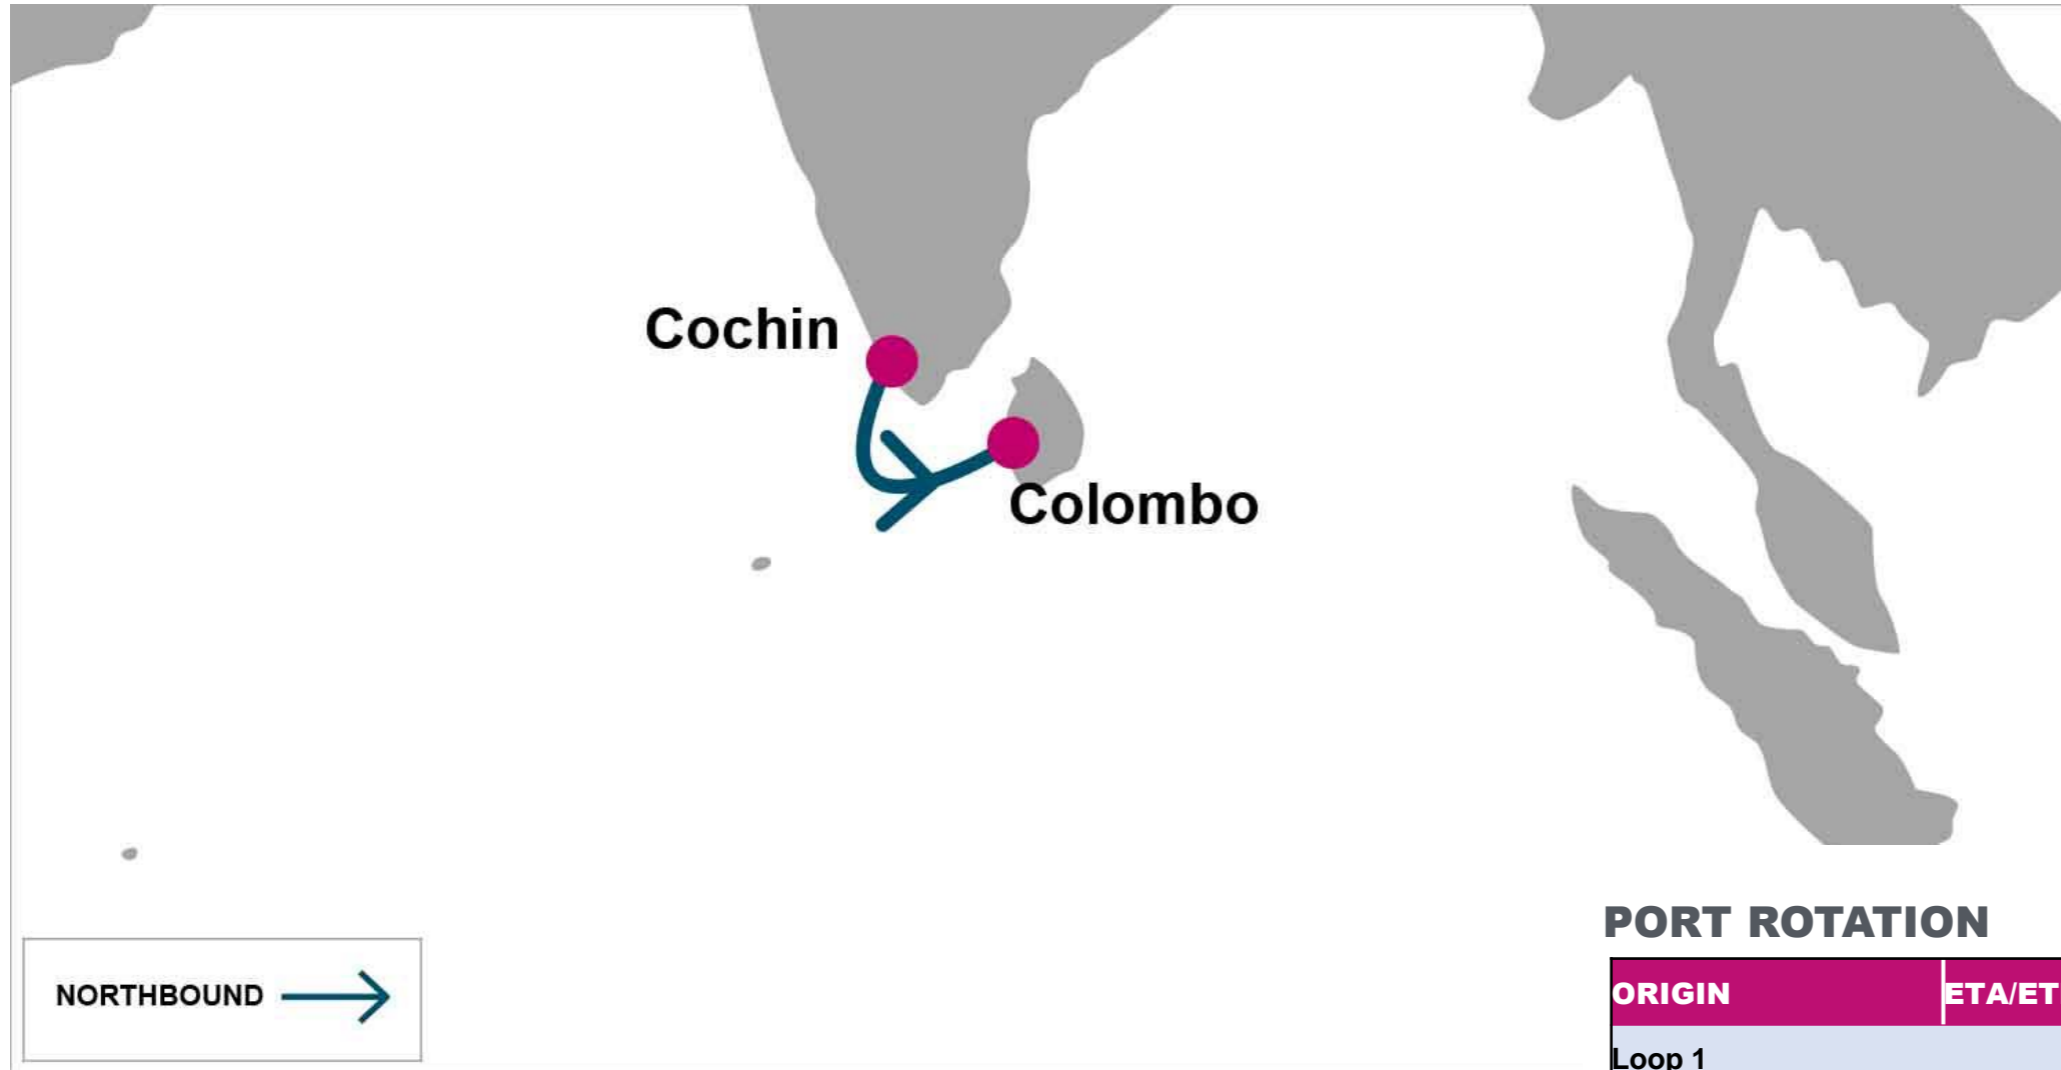

For more information, please click [here](#)

N/B	CMB
COK	2

PORT ROTATION

(Terminals are subject to change)

ORIGIN	ETA/ETD	TERMINAL
Loop 1		
Cochin	MON/TUE	International Container Transshipment Terminal (ICTT)
Colombo	WED/THU	Colombo International Container Terminal (CICT)
Loop 3		
Cochin	THU/FRI	International Container Transshipment Terminal (ICTT)
Colombo	SAT/SUN	South Asia Gateway Terminals (SAGT)

KEY TRANSIT TABLE - UNLOCODE PORT NAME & COUNTRY NAME

CMB: Colombo, Pakistan | **COK:** Cochin, India

NOTE: Transit times and port rotation are as of now and subject to change