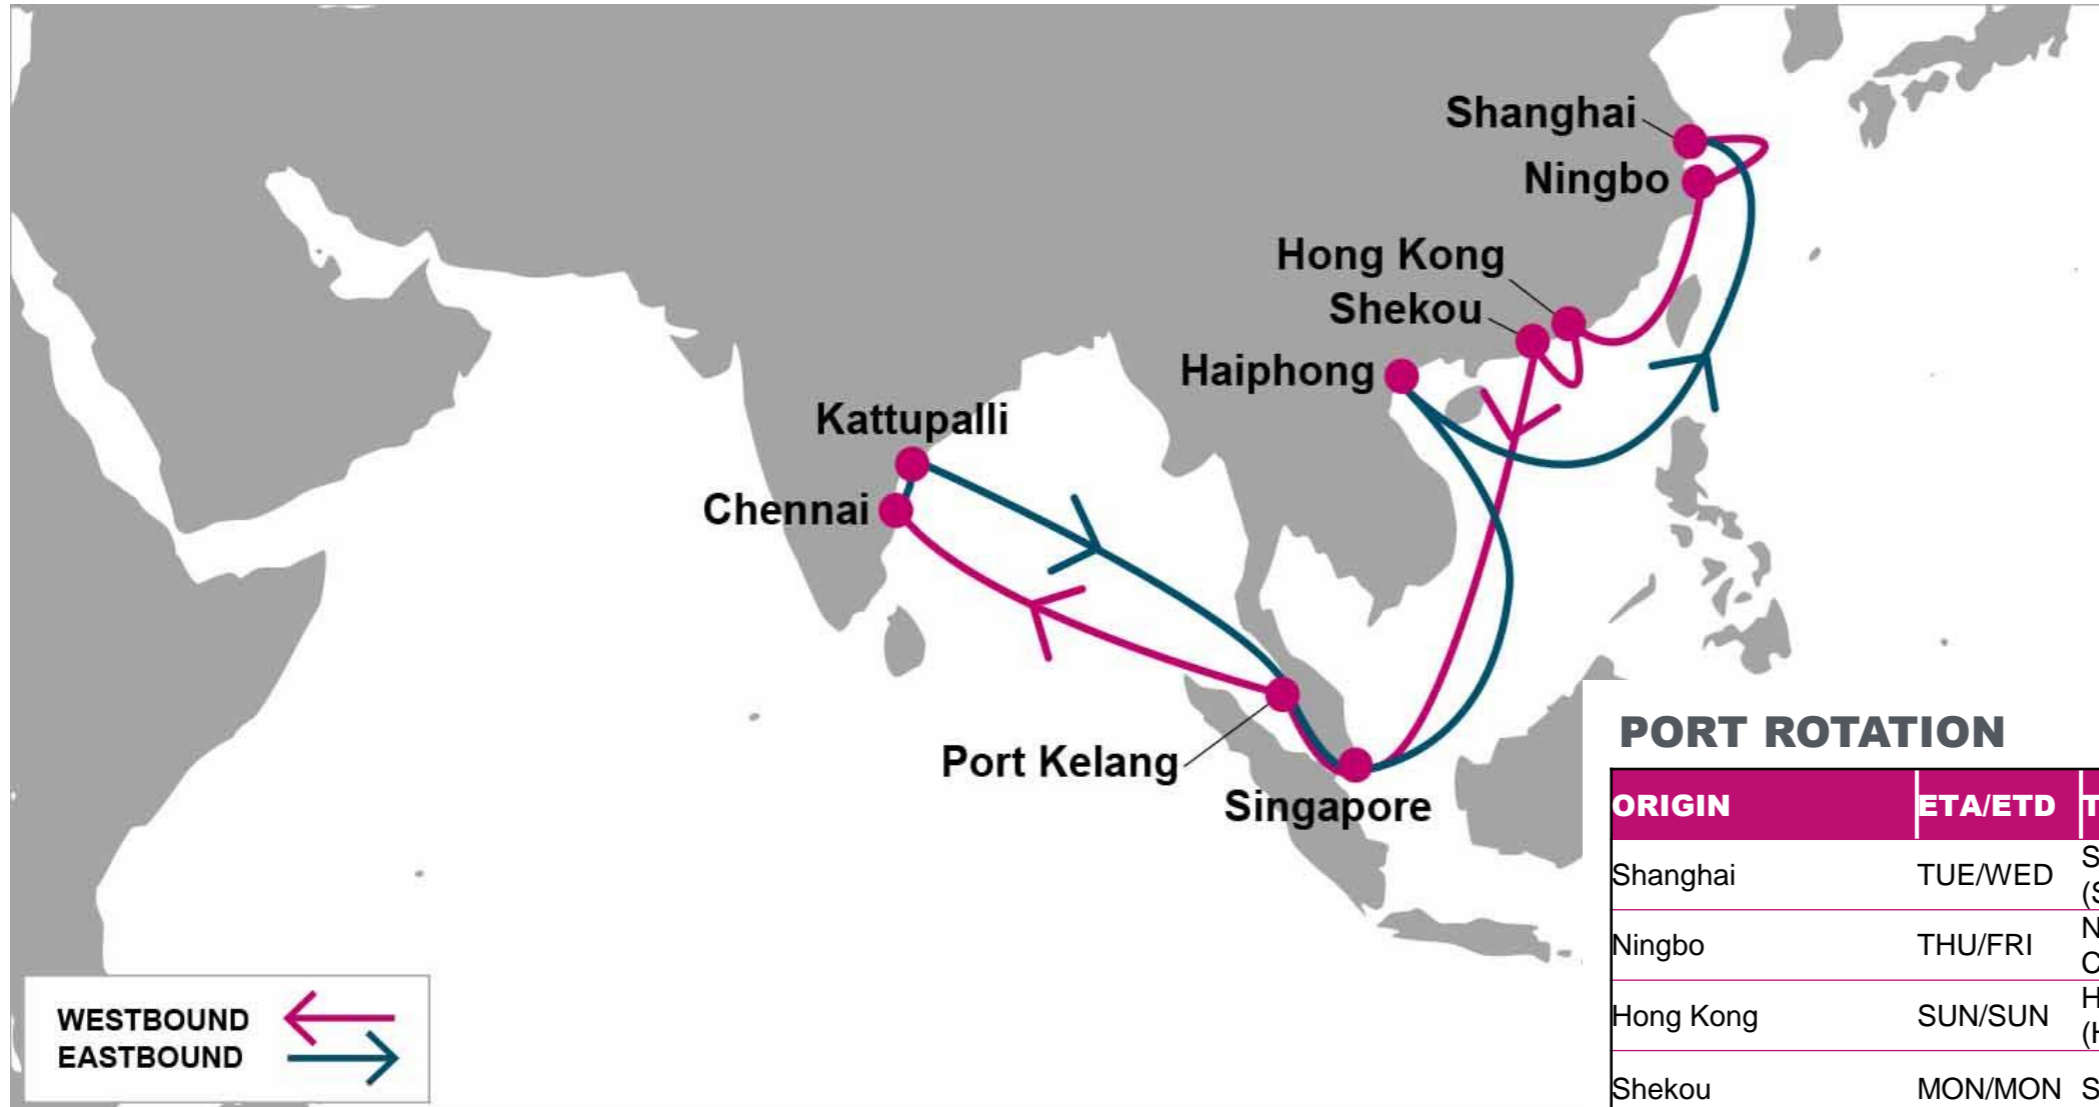

For more information, please click [here](#)

PORT ROTATION

(Terminals are subject to change)

ORIGIN	ETA/ETD	TERMINAL
Shanghai	TUE/WED	SIPG Waigaoqiao Phase V/VI (SMCT)
Ningbo	THU/FRI	Ningbo Port Group Beilun Third Container Terminal (BLTCT)
Hong Kong	SUN/SUN	Hongkong International Terminals (HIT)
Shekou	MON/MON	Shekou Container Terminal (SCT)
Singapore	FRI/SAT	PSA Singapore
Port Kelang	SUN/MON	Westports / North Port
Chennai	FRI/SUN	PSA Chennai (CITPL)
Kattupalli	SUN/SUN	Adani Kattupalli
Port Kelang	FRI/SAT	North Port
Singapore	SUN/MON	PSA Singapore
Haiphong	THU/FRI	Haiphong International Container Terminal (HICT)
Shanghai	TUE/WED	SIPG Waigaoqiao Phase V/VI (SMCT)

Turnaround days: 35

W/B	SIN	PKG	MAA	KTP	E/B	KTP	PKG	SIN	HPH	SHA
SHA	9	11	16	18	MAA	5	7	11	16	
NGB	7	9	14	16	KTP	5	7	11	16	
HKG	5	7	12	14	PKG		1	5	10	
SHK	4	6	11	13	SIN			3	8	
SIN		1	6	8	HPH					4
PKG			4	6						

KEY TRANSIT TABLE - UNLOCODE PORT NAME & COUNTRY NAME

SHA: Shanghai, China | NGB: Ningbo, China | HKG: Hong Kong, China | SHK: Shekou, China | SIN: Singapore, Singapore | PKG: Port Kelang, Malaysia | MAA: Chennai, India | KTP: Kattupalli, India | HPH: Haiphong, Vietnam

NOTE: Transit times and port rotation are as of now and subject to change