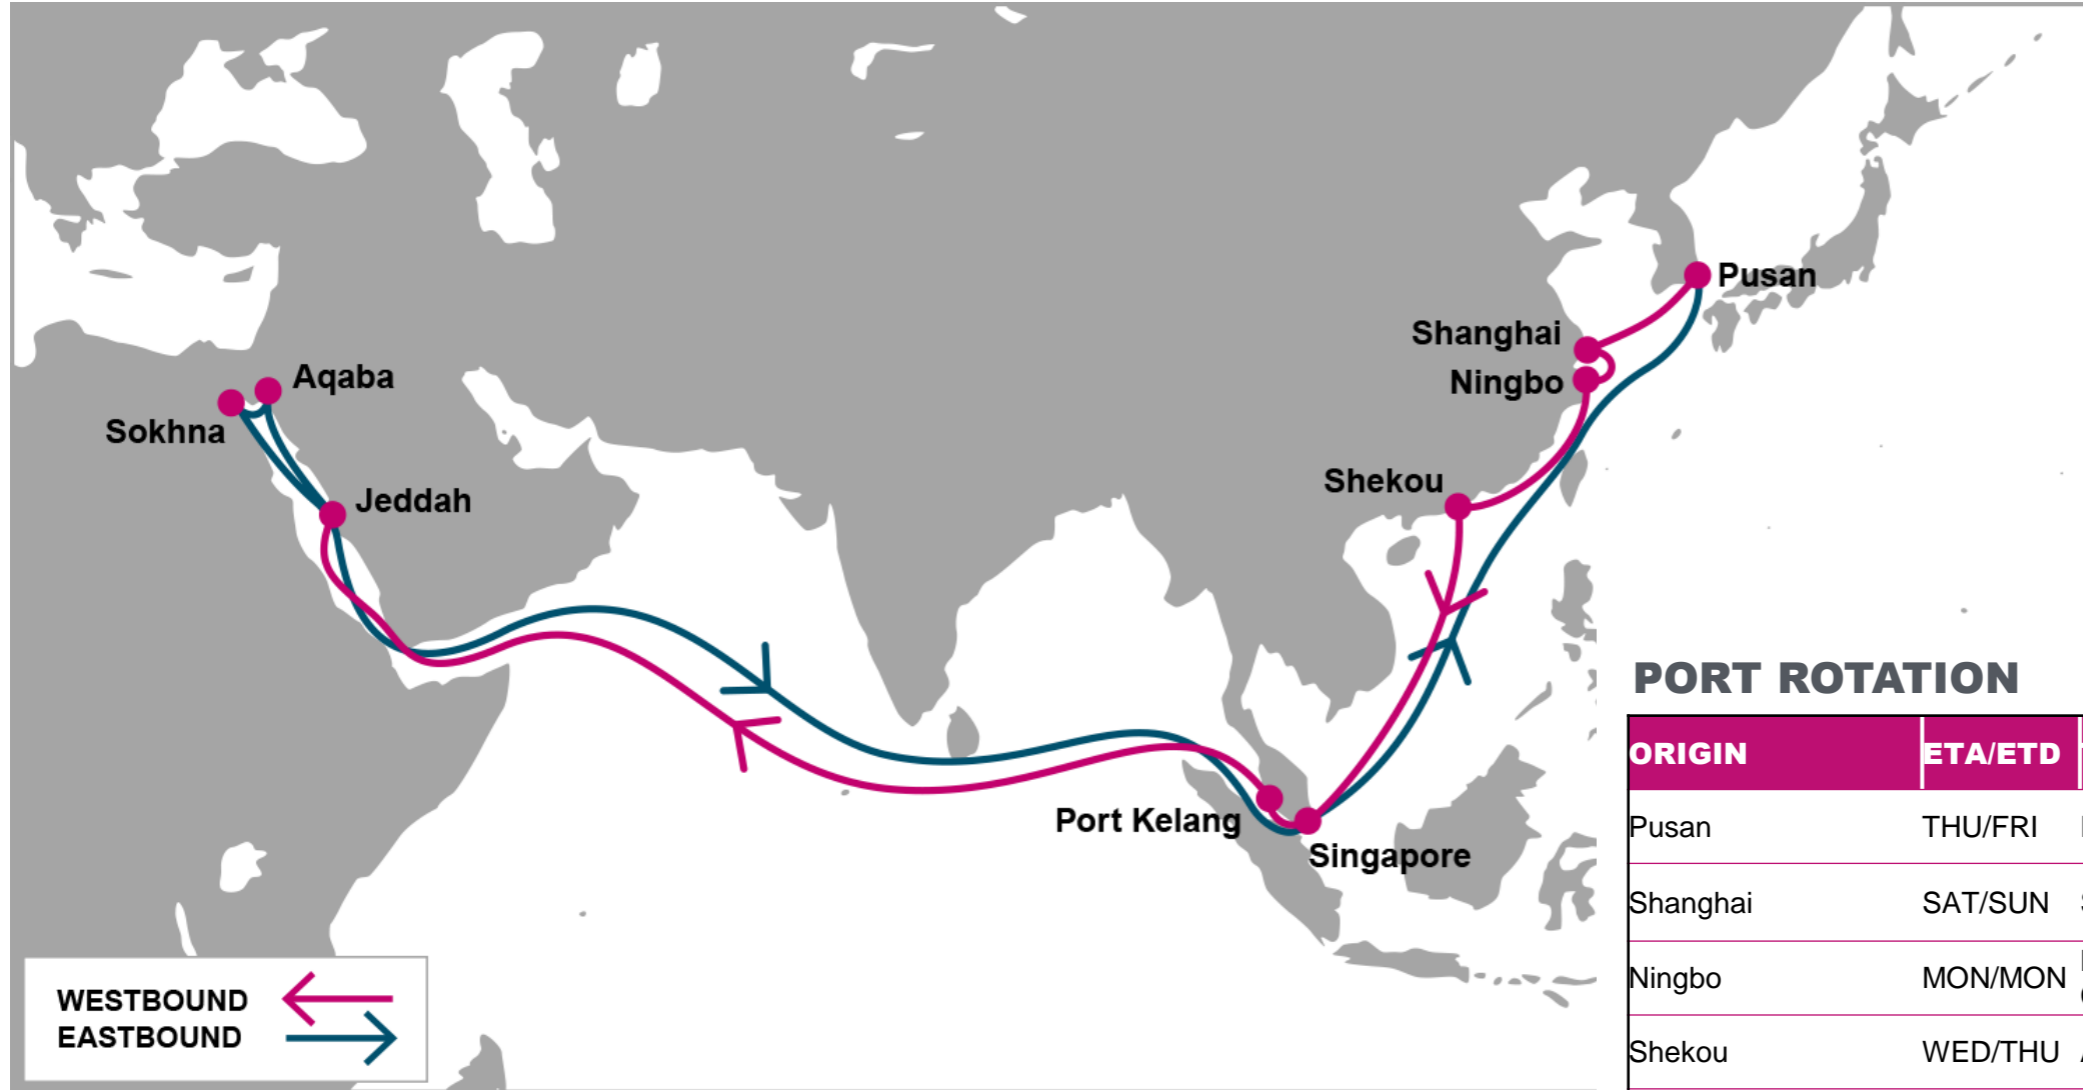

For more information, please click [here](#)

PORT ROTATION

(Terminals are subject to change)

ORIGIN	ETA/ETD	TERMINAL
Pusan	THU/FRI	Pusan Newport Company (PNC)
Shanghai	SAT/SUN	SIPG Yangshan Phase IV (SIPGSD)
Ningbo	MON/MON	Ningbo Beilun International/First Container Terminals (NBCT)
Shekou	WED/THU	APM Terminals Quetzal (TCQ)
Singapore	MON/MON	PSA Singapore
Port Kelang	TUE/TUE	North Port
Jeddah	SAT/SUN	DP World Jeddah
Aqaba	TUE/WED	Aqaba Container Terminal (ACT)
Sokhna	THU/SAT	DP World Sokhna
Jeddah	WED/THU	DP World Jeddah
Singapore	THU/FRI	PSA Singapore
Pusan	THU/FRI	Pusan Newport Company (PNC)

Turnaround days: 56

W/B	SIN	PKG	JED	AQB	SOK	E/B	SIN	PUS	SHA
PUS	10	11	22	25	27	AQB	22	29	31
SHA	8	9	20	23	25	SOK	19	26	28
NGB	7	8	19	22	24	JED	14	21	23
SHK	4	5	16	19	21	SIN		6	8
SIN		1	12	15	17				
PKG			11	14	16				

KEY TRANSIT TABLE - UNLOCODE PORT NAME & COUNTRY NAME

PUS: Pusan, South Korea | SHA: Shanghai, China | NGB: Ningbo, China | SHK: Shekou, China | SIN: Singapore, Singapore | PKG: Port Kelang, Malaysia | JED: Jeddah, Saudi Arabia | AQB: Aqaba, Jordan | SOK: Sokhna, Egypt

NOTE: Transit times and port rotation are as of now and subject to change