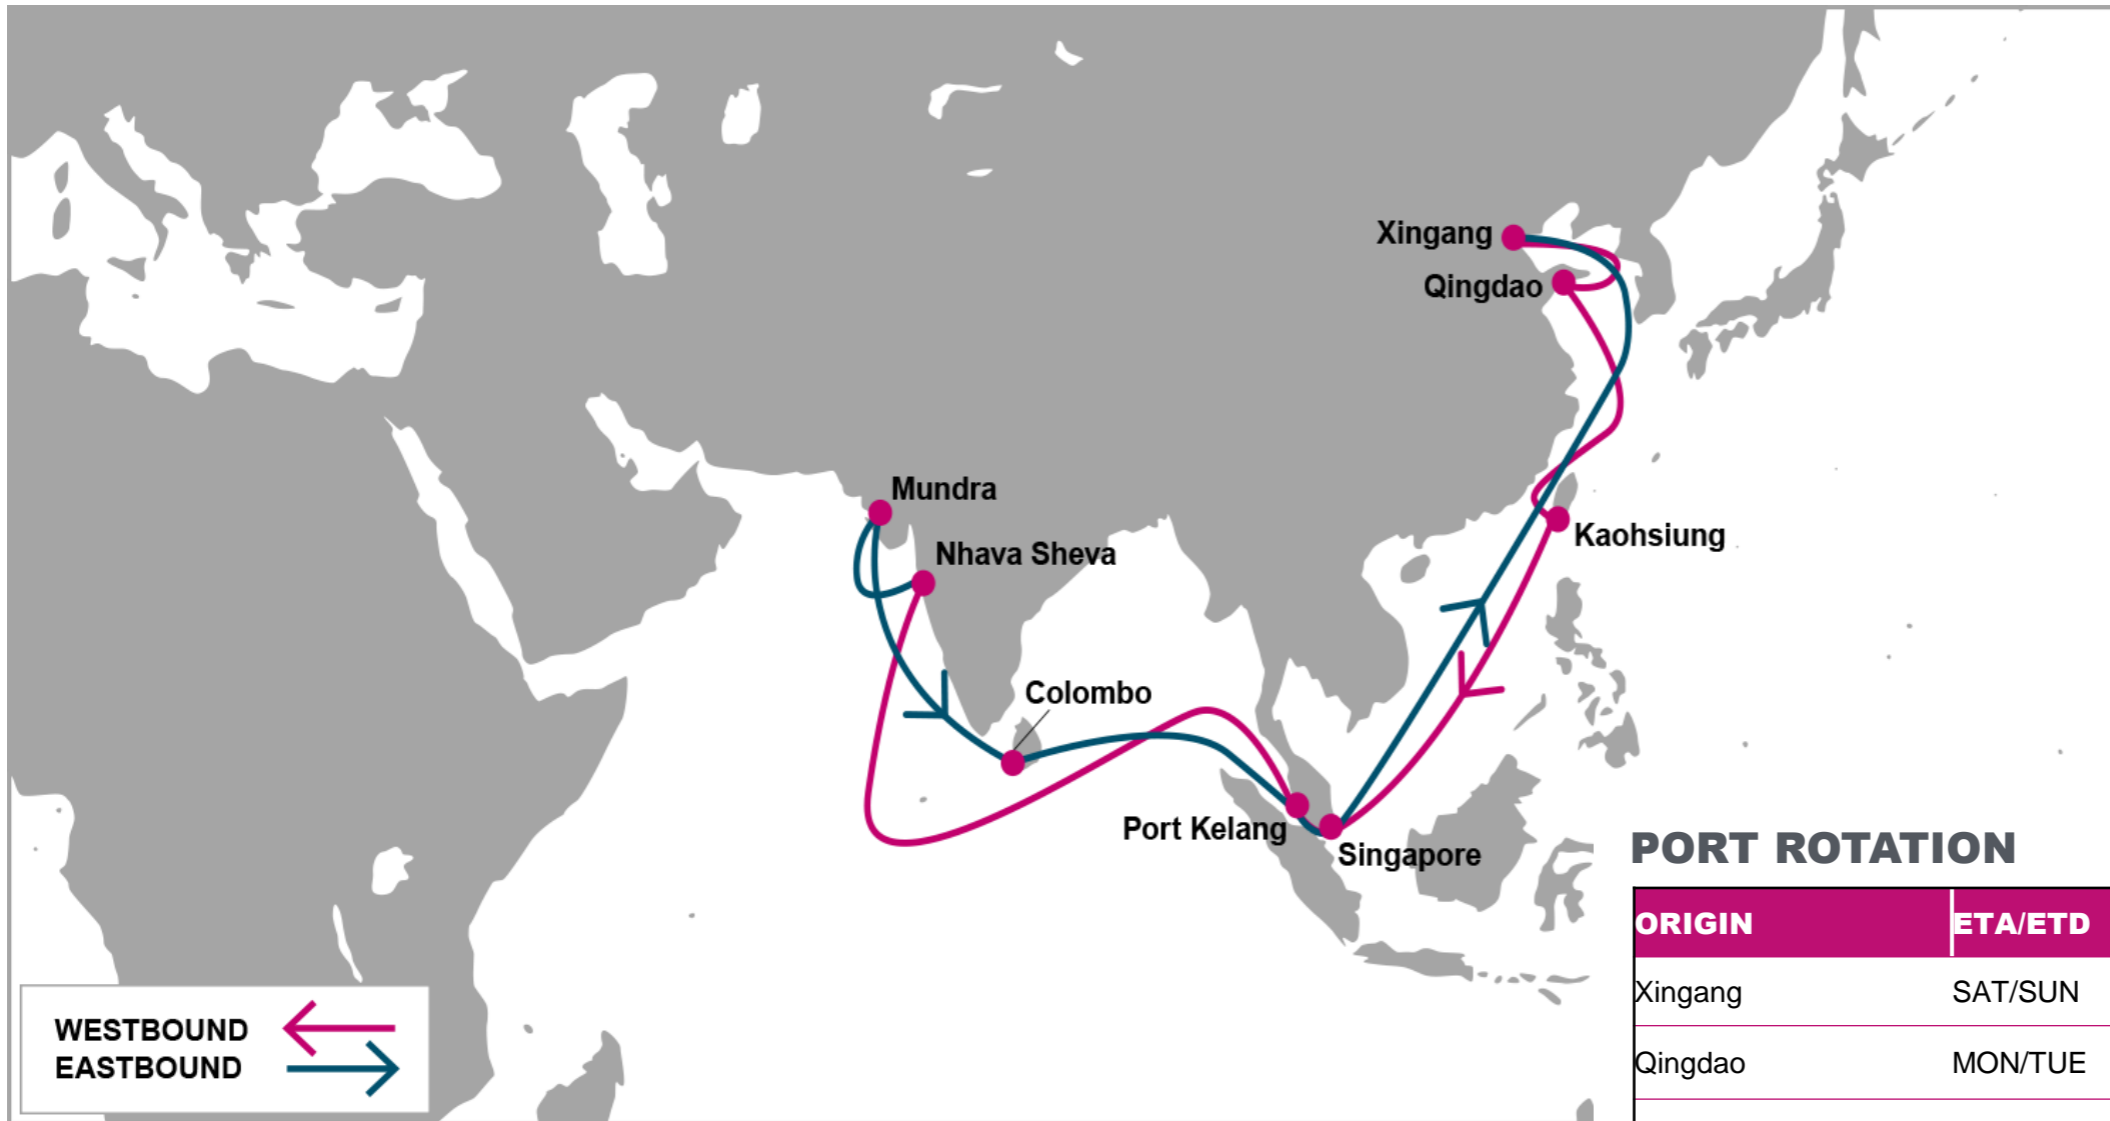

KEY TRANSIT TABLE - UNLOCODE PORT NAME & COUNTRY NAME

TAO: Qingdao, China | PUS: Pusan, South Korea | SHA: Shanghai, China | NGB: Ningbo, China | KHH: Kaohsiung, Taiwan | SHK: Shekou, China | SIN: Singapore, Singapore | HKG: Hong Kong, China | PKG: Port Kelang, Malaysia | JEA: Jebel Ali, UAE | DMM: Dammam, Saudi Arabia | HMD: Hamad, Qatar | JUB: Jubail, Saudi Arabia | AUH: Abu Dhabi, UAE | SOH: Sohar, Oman

**KEY TRANSIT TABLE - UNLOCODE PORT NAME & COUNTRY NAME**

PUS: Pusan, South Korea | SHA: Shanghai, China | NGB: Ningbo, China | SHK: Shekou, China | SIN: Singapore, Singapore | PKG: Port Kelang, Malaysia | JED: Jeddah, Saudi Arabia | AQB: Aqaba, Jordan | SOK: Sokhna, Egypt

**KEY TRANSIT TABLE - UNLOCODE PORT NAME & COUNTRY NAME**

**PUS:** Pusan, South Korea | **SHA:** Shanghai, China | **NGB:** Ningbo, China | **SHK:** Shekou, China | **NSA:** Nhava Sheva, India | **PAV:** Pipavav, India | **CMB:** Colombo, Sri Lanka | **PKG:** Port Kelang, Malaysia | **SIN:** Singapore, Singapore | **HPH:** Haiphong, Vietnam | **CMP:** Cai Mep, Vietnam

NOTE: Transit times and port rotation are as of now and subject to change

For more information, please click [here](#)

**PORT ROTATION**

(Terminals are subject to change)

ORIGIN	ETA/ETD	TERMINAL
Xingang	SAT/SUN	Tianjin Port Container Terminal (TCT)
Qingdao	MON/TUE	Qingdao New Qianwan Container Terminal (QQCT)
Kaohsiung	FRI/SAT	Evergreen Marine Corp (berth 79)
Singapore	THU/FRI	PSA Singapore
Port Kelang	FRI/SAT	Westports
Nhava Sheva	SAT/TUE	Jawaharlal Nehru Port Trust (JNPT)
Mundra	WED/THU	Adani CMA Mundra Terminal (ACMTPL)
Colombo	TUE/TUE	Jaya Container Terminal (JCT)
Port Kelang	SUN/MON	Westports
Singapore	TUE/WED	PSA Singapore
Xingang	SAT/SUN	Tianjin Port Container Terminal (TCT)
<b>Turnaround days: 49</b>		