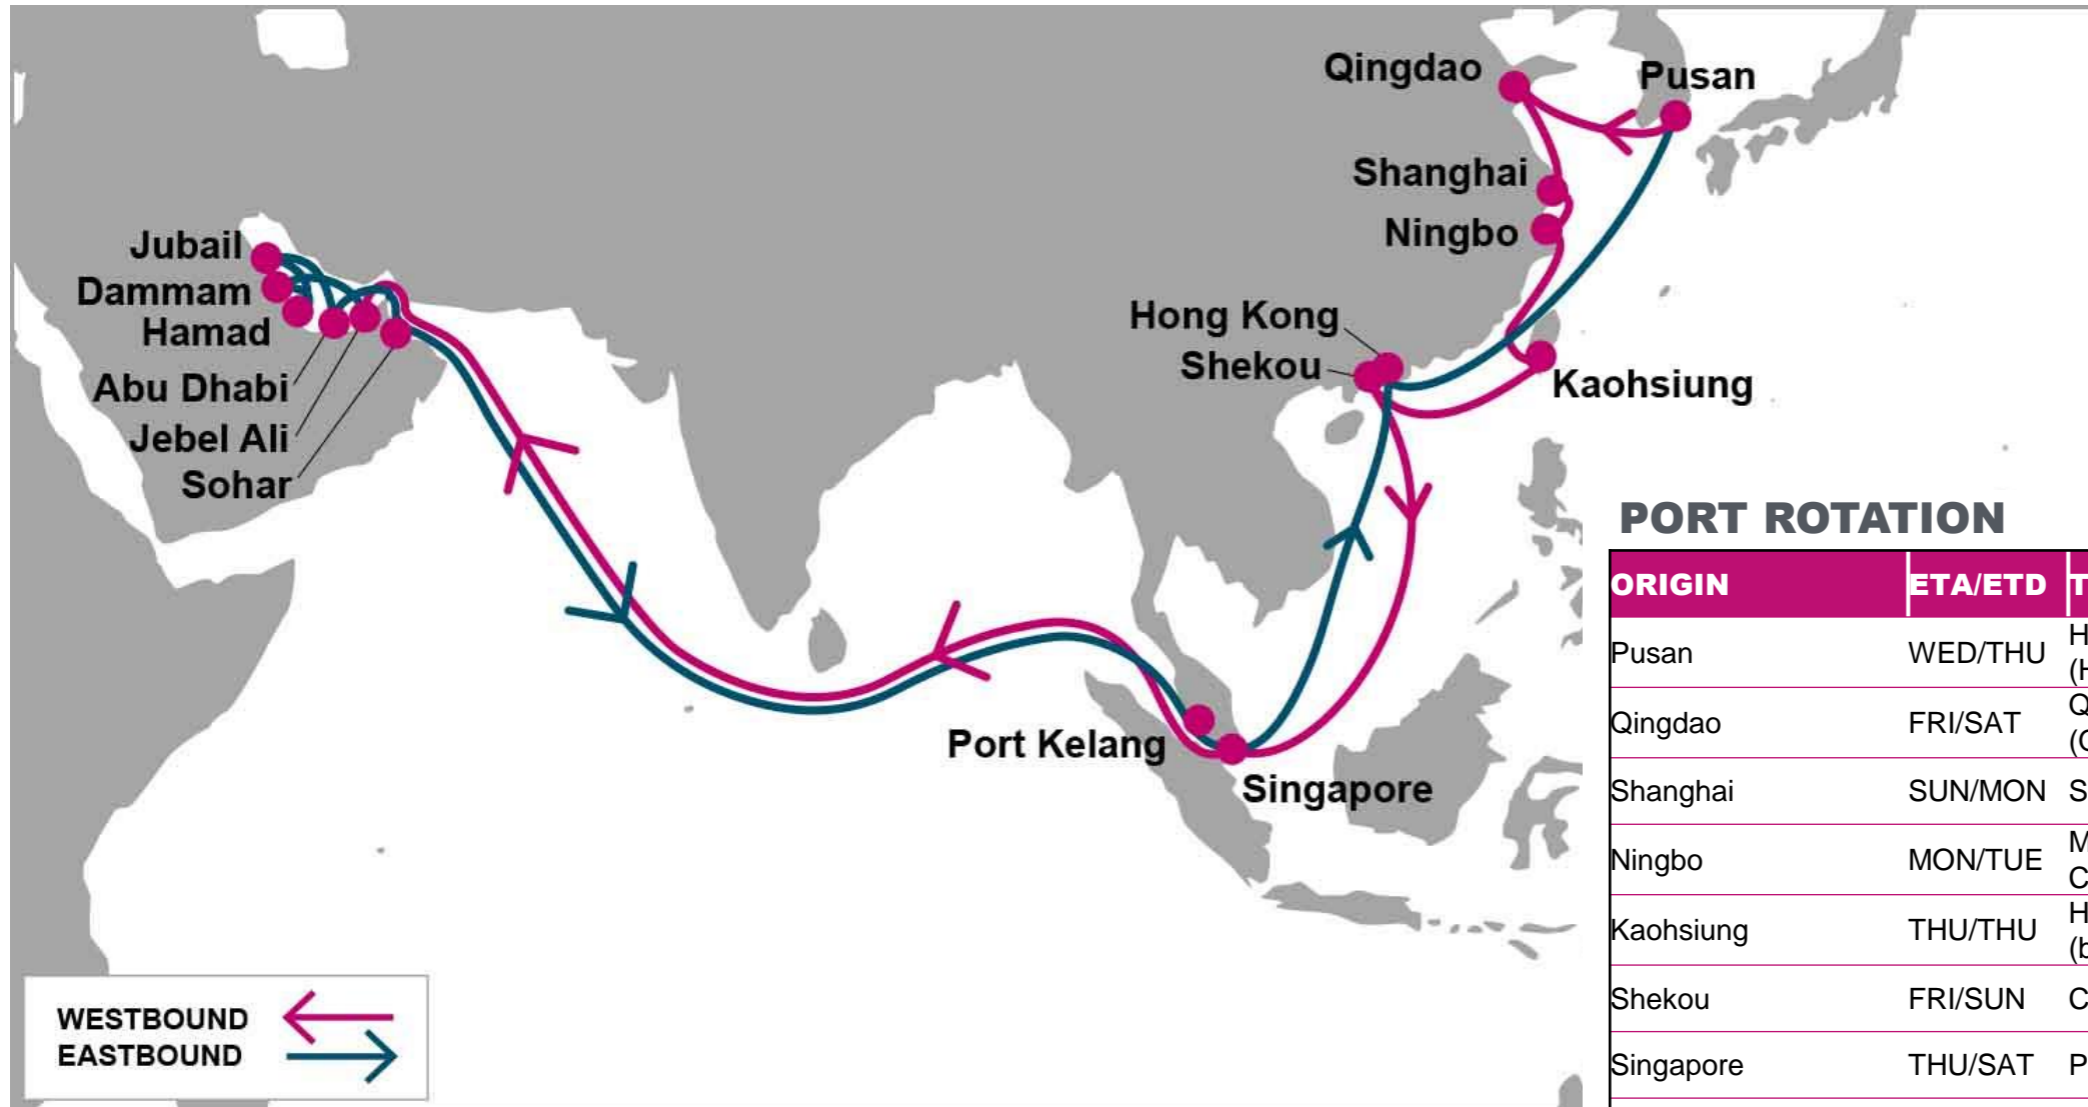

For more information, please click [here](#)

PORT ROTATION

(Terminals are subject to change)

ORIGIN	ETA/ETD	TERMINAL
Pusan	WED/THU	Hyundai Pusan New-port Terminal (HPNT)
Qingdao	FRI/SAT	Qingdao Qianwan Container Terminal (QQCT)
Shanghai	SUN/MON	SIPG Yangshan Phase IV (SIPGSD)
Ningbo	MON/TUE	Meishan/Meigang Island International Container Terminal (MSICT)
Kaohsiung	THU/THU	Hyundai Ocean Pioneer Agency (berths 118/119)
Shekou	FRI/SUN	Chiwan Container Terminal (CCT)
Singapore	THU/SAT	PSA Singapore
Jebel Ali	SUN/TUE	DP World Jebel Ali (Terminal 3)
Dammam	WED/THU	International Port Services Dammam (IPS)
Hamad	FRI/SAT	Hamad Container Terminal
Jubail	SUN/MON	Jubail Commercial Port
Abu Dhabi	TUE/TUE	CSP Abu Dhabi Terminal
Sohar	THU/THU	Oman International Container Terminal (OICT)
Port Kelang	SAT/SUN	Westports
Singapore	MON/TUE	PSA Singapore
Hong Kong	SAT/SAT	Hong Kong Seaport Alliance (HKSPA)
Pusan	WED/THU	Hyundai Pusan New-port Terminal (HPNT)

Turnaround days: 49

W/B	JEA	DMM	HMD	JUB	AUH	SOH	E/B	PKG	SIN	HKG	PUS	TAO	SHA	NGB	KHH	SHK
PUS	24	27	29	31	33	35	JEA	18	20	25	29	31	33	34	37	39
TAO	22	25	27	29	31	33	DMM	15	17	22	26	28	30	33	34	36
SHA	20	23	25	27	29	31	HMD	14	16	21	25	27	29	31	33	35
NGB	19	22	24	26	28	30	JUB	12	14	19	23	25	27	28	31	33
KHH	16	19	21	23	25	27	AUH	10	12	17	21	23	25	26	29	31
SHK	14	17	19	21	23	25	SOH	8	10	15	19	21	23	24	27	29
SIN	8	11	13	15	17	19										

KEY TRANSIT TABLE - UNLOCODE PORT NAME & COUNTRY NAME

TAO: Qingdao, China | PUS: Pusan, South Korea | SHA: Shanghai, China | NGB: Ningbo, China | KHH: Kaohsiung, Taiwan | SHK: Shekou, China | SIN: Singapore, Singapore | HKG: Hong Kong, China | PKG: Port Kelang, Malaysia | JEA: Jebel Ali, UAE | DMM: Dammam, Saudi Arabia | HMD: Hamad, Qatar | JUB: Jubail, Saudi Arabia | AUH: Abu Dhabi, UAE | SOH: Sohar, Oman

NOTE: Transit times and port rotation are as of now and subject to change