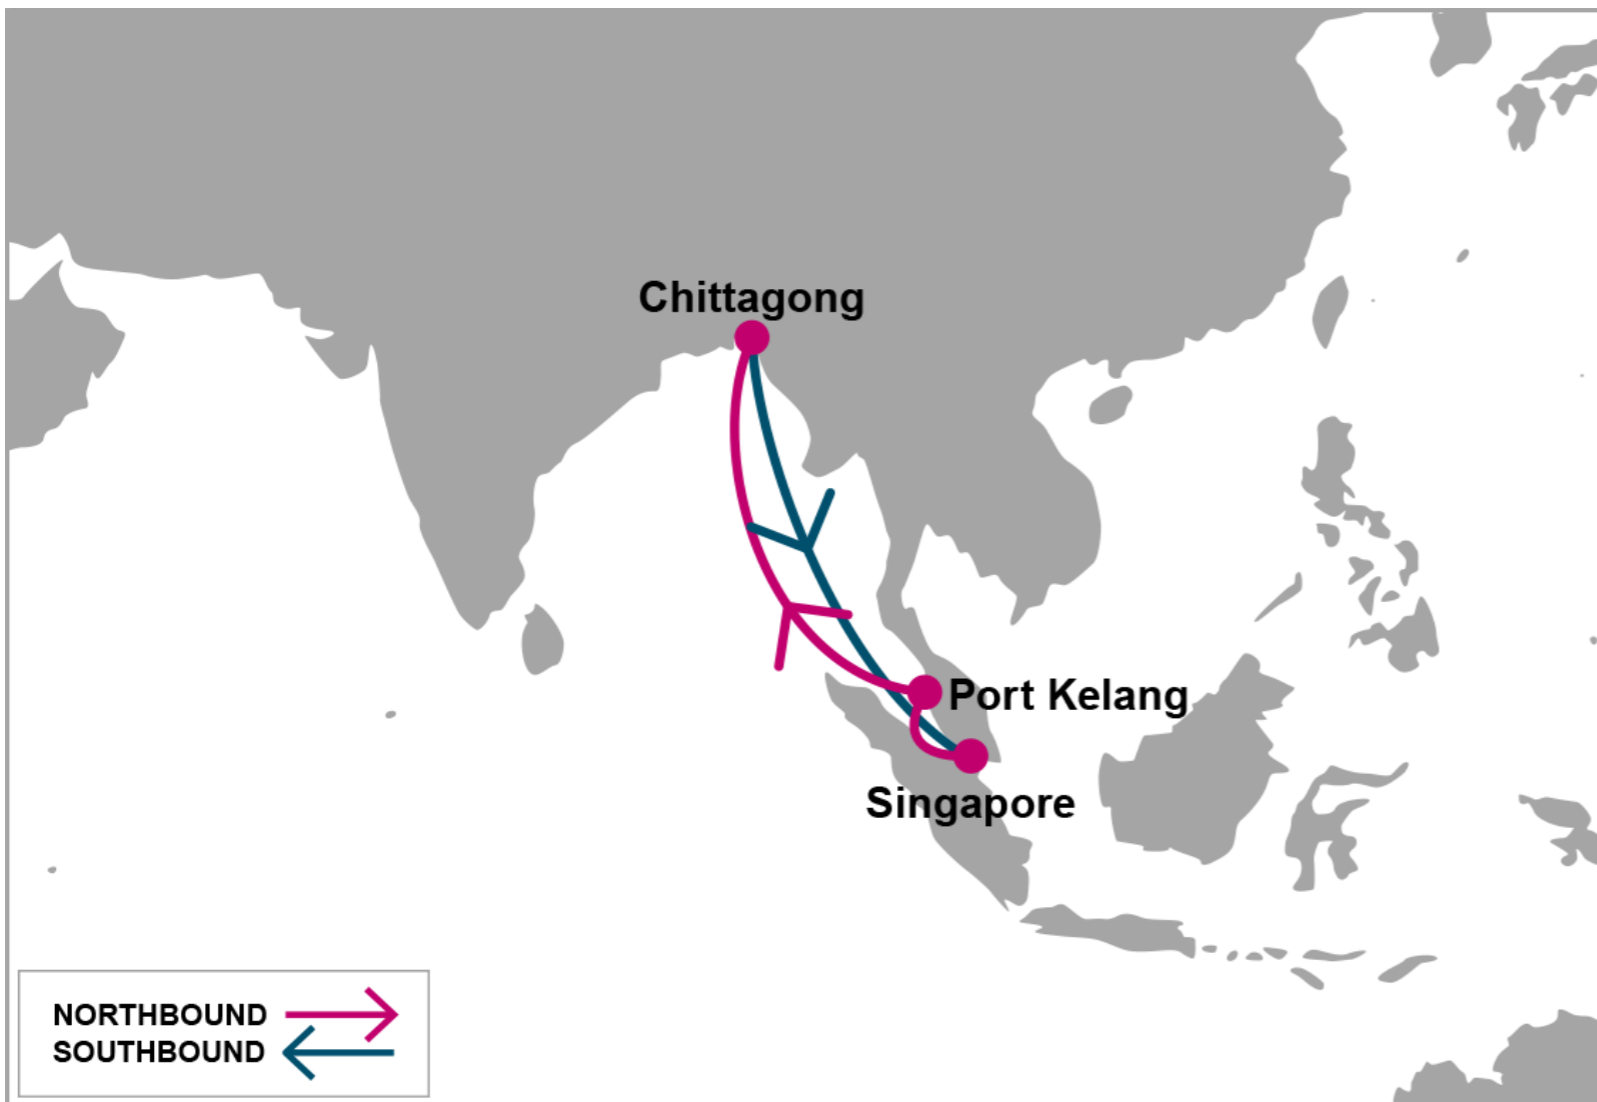

**KEY TRANSIT TABLE - UNLOCODE PORT NAME & COUNTRY NAME**

LCH: Laem Chabang, Thailand | SIN: Singapore, Singapore | PAV: Pipapav, India | KHI: Karachi, Pakistan | BQM: Bin Qasim, Pakistan | NSA: Nhava Sheva, India | CMB: Colombo, Sri Lanka | PKG: Port Kelang, Malaysia

**KEY TRANSIT TABLE - UNLOCODE PORT NAME & COUNTRY NAME**

SHA: Shanghai, China | NGB: Ningbo, China | HKG: Hong Kong, China | SHK: Shekou, China | SIN: Singapore, Singapore | PKG: Port Kelang, Malaysia | MAA: Chennai, India | KTP: Kattupalli, India | HPH: Haiphong, Vietnam

NOTE: Transit times and port rotation are as of now and subject to change

For more information, please click [here](#)

**PORT ROTATION**

(Terminals are subject to change)

ORIGIN	ETA/ETD	TERMINAL
Singapore	WED/THU	PSA Singapore
Port Kelang <sup>1</sup>	FRI/SAT	Westports
Port Kelang <sup>2</sup>	SAT/SAT	North Port
Chennai	WED/THU	PSA Chennai (CITPL)
Visakhapatnam	FRI/SUN	Visakha Container Terminal
Singapore	WED/THU	PSA Singapore
<b>Turnaround days: 14</b>		

**SIN:** Singapore, Singapore | **PKG:** Port Kelang, Malaysia | **MAA:** Chennai, India | **VTZ:** Visakhapatnam, India

NOTE: Transit times and port rotation are as of now and subject to change

For more information, please click [here](#)