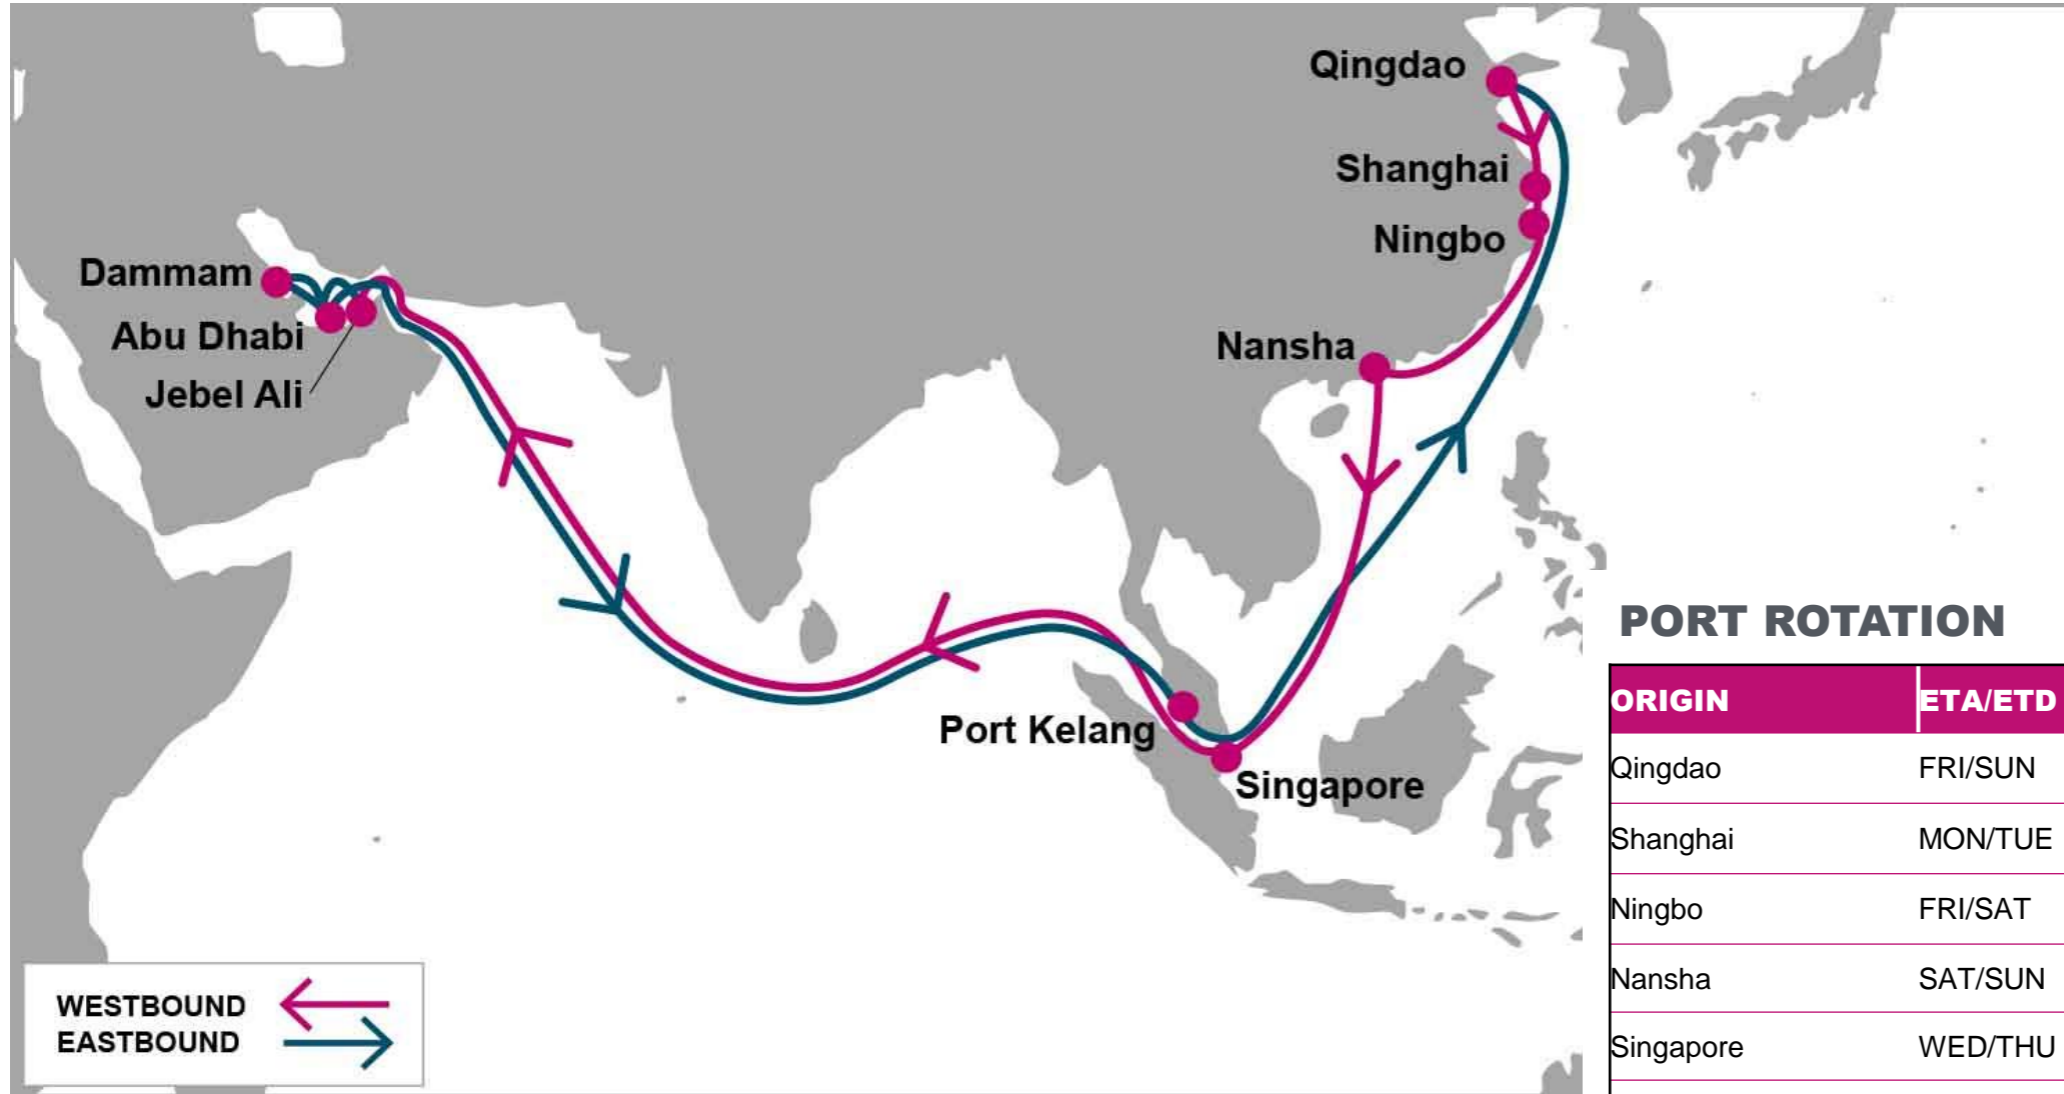

AS ONE, WE CAN.

**ONE**

OCEAN NETWORK EXPRESS

Service Maps  
**West Asia**

---

Copyright © Ocean Network Express Pte. Ltd. All Rights Reserved

For more information, please click [here](#)

**PORT ROTATION**

(Terminals are subject to change)

ORIGIN	ETA/ETD	TERMINAL
Qingdao	FRI/SUN	Qingdao Qianwan Container Terminal (QQCT)
Shanghai	MON/TUE	Shanghai Shengdong International Container Terminal
Ningbo	FRI/SAT	Ningbo Meishan-Island International Container Terminal
Nansha	SAT/SUN	Guangzhou South China Oceangate
Singapore	WED/THU	PSA Singapore
Jebel Ali	FRI/MON	Jebel Ali Container Terminal 4
Abu Dhabi	SUN/MON	COSCO SHIPPING PORT
Dammam	WED/THU	Saudi Global Ports
Abu Dhabi	SUN/MON	COSCO SHIPPING PORT
Port Kelang		Westports Malaysia Sdn Bhd
Qingdao	FRI/SUN	Qingdao Qianwan Container Terminal (QQCT)
<b>Turnaround days: 49</b>		

**TAO:** Qingdao, China | **SHA:** Shanghai, China | **NGB:** Ningbo, China | **NSA:** Nansha, China | **SIN:** Singapore, Singapore | **JEA:** Jebel Ali, UAE | **AUH:** Abu Dhabi, UAE | **DMM:** Dammam, Saudi Arabia | **PKG:** Port Kelang, Malaysia

KEY TRANSIT TABLE - UNLOCODE PORT NAME & COUNTRY NAME

TAO: Qingdao, China | PUS: Pusan, South Korea | SHA: Shanghai, China | NGB: Ningbo, China | KHH: Kaohsiung, Taiwan | SHK: Shekou, China | SIN: Singapore, Singapore | HKG: Hong Kong, China | PKG: Port Kelang, Malaysia | JEA: Jebel Ali, UAE | DMM: Dammam, Saudi Arabia | HMD: Hamad, Qatar | JUB: Jubail, Saudi Arabia | AUH: Abu Dhabi, UAE | SOH: Sohar, Oman